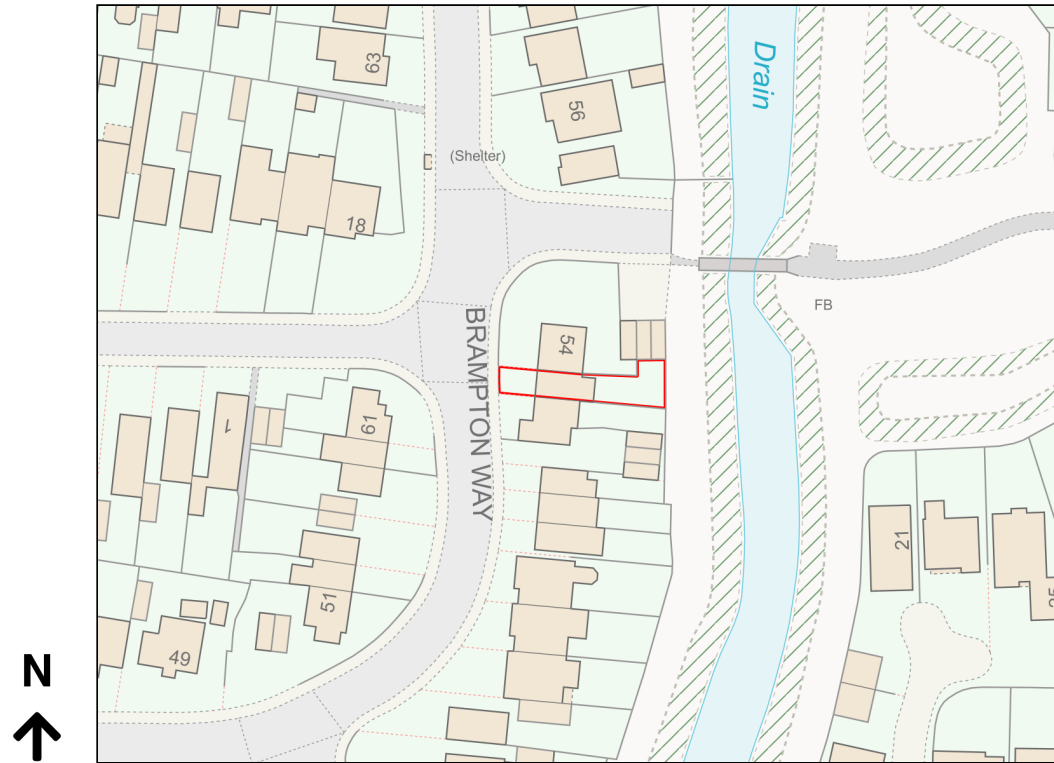

Location Plan

Site Address: 52, Brampton Way, Portishead, BS20 6YW

Date Produced: 12-Feb-2024

Scale: 1:1250 @A4

Planning Portal Reference: PP-12796133v1