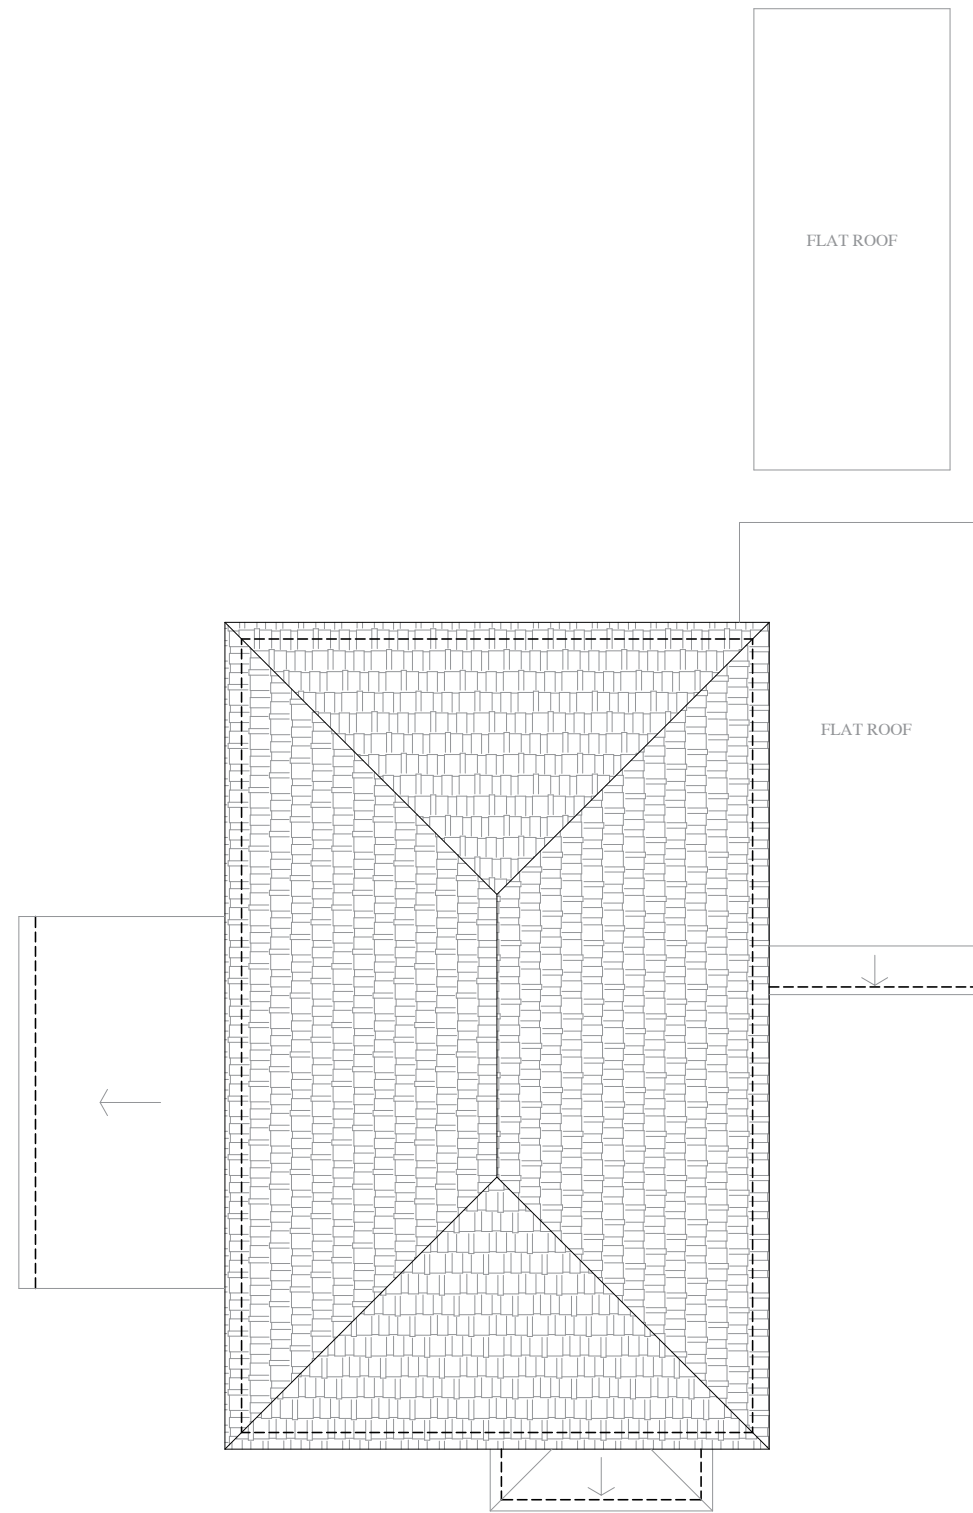

FIRST FLOOR PLAN

ROOF PLAN

CLIENT

Mr D. Guven

PROJECT

Single Storey Side Extension
With 2No Lantern Roof Lights

PROJECT ADDRESS

124 Crown Woods Way
Eltham SE9 2NJ

DRAWING TITLE

Floor Plans
-as existing-

SCALE

1/100@A3

DRAWN BY

O.O

DRAWING NO.

CW082023-02