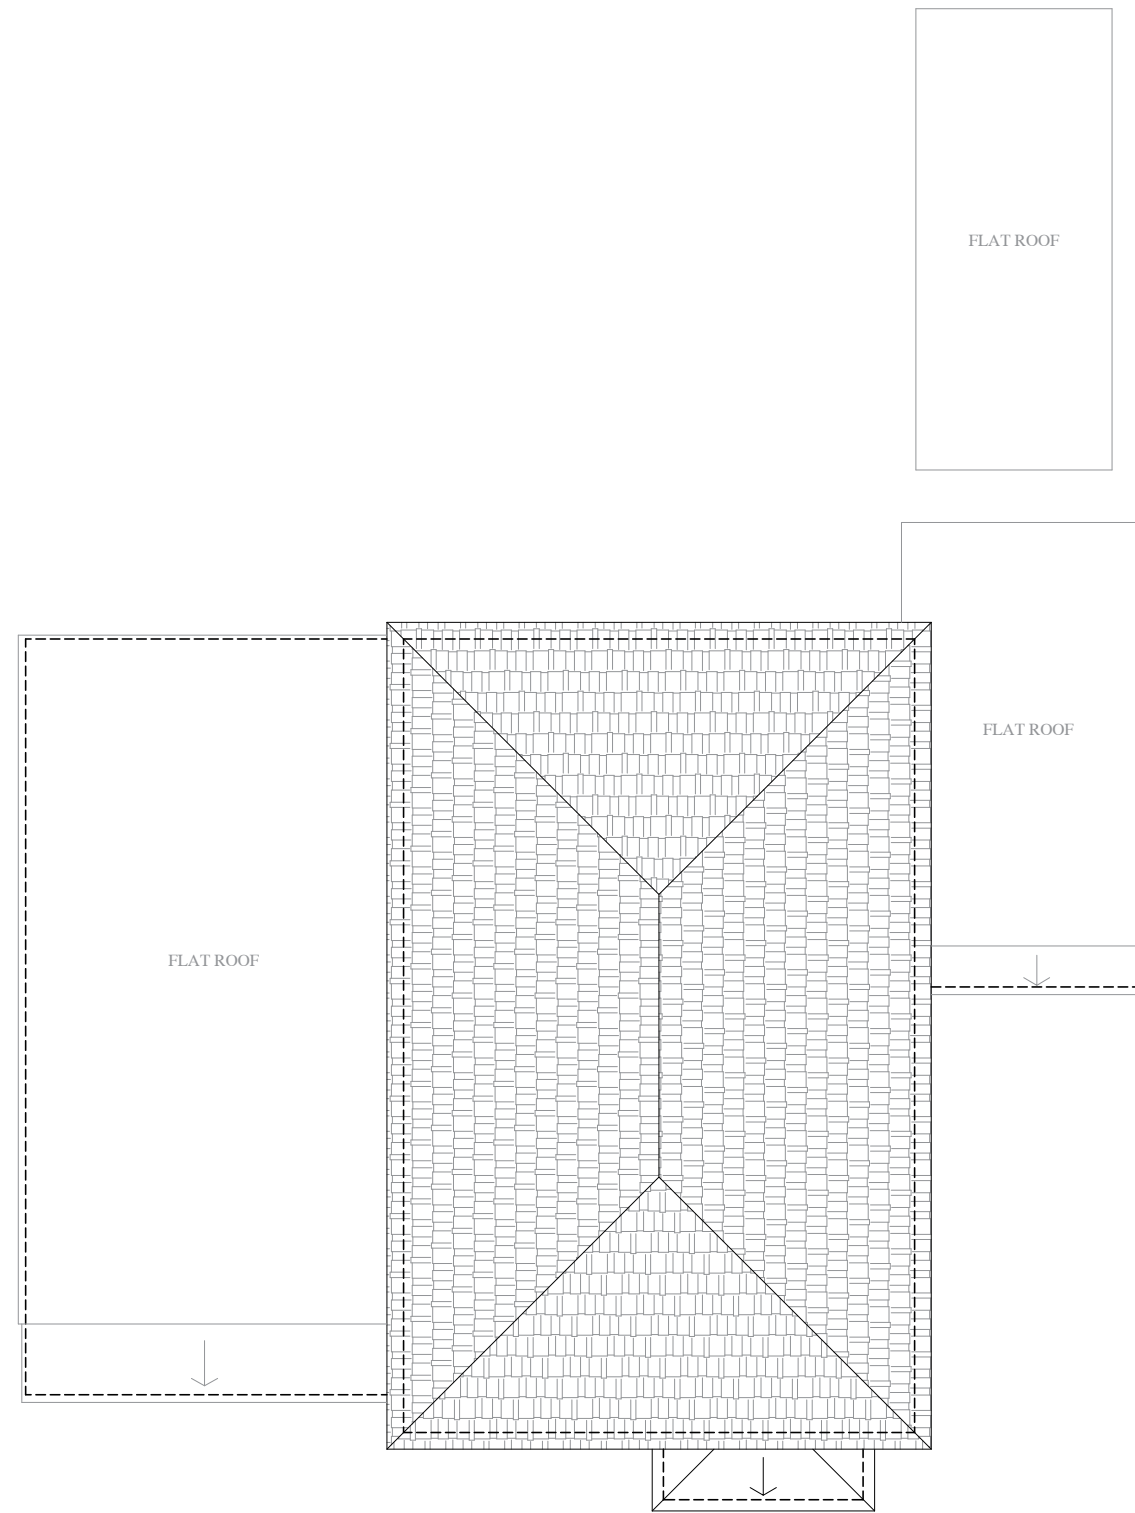

FIRST FLOOR PLAN

ROOF PLAN

CLIENT

Mr D. Guven

PROJECT

Single Storey Side Extension
With 2No Lantern Roof Lights

PROJECT ADDRESS

124 Crown Woods Way
Eltham SE9 2NJ

DRAWING TITLE

Floor Plans
-as proposed-

SCALE

1/100@A3

DRAWN BY

O.O

DRAWING NO.

CW082023-07