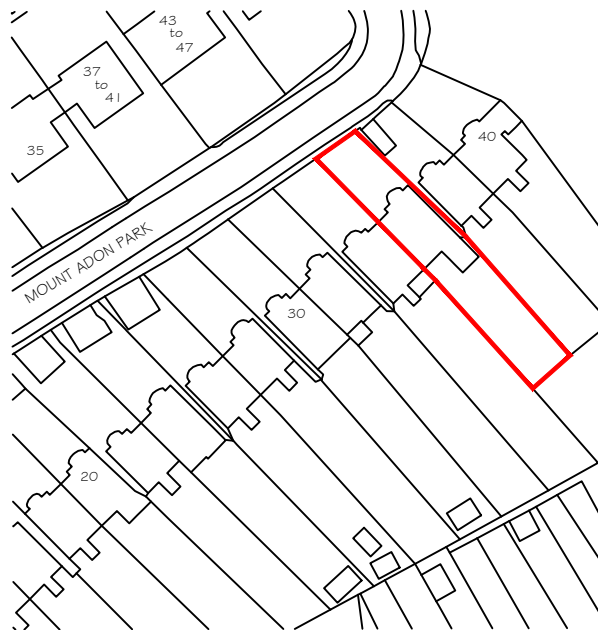

JOB NO. 1688
36 MOUNT ADON PARK,
LONDON, SE22 0DT.
SITE LOCATION PLAN
SCALE 1:1250

Ordnance Survey, (c) Crown Copyright 2024. All rights reserved. Licence number 100022432

17A Church Street, Epsom, Surrey, KT17 4PF.