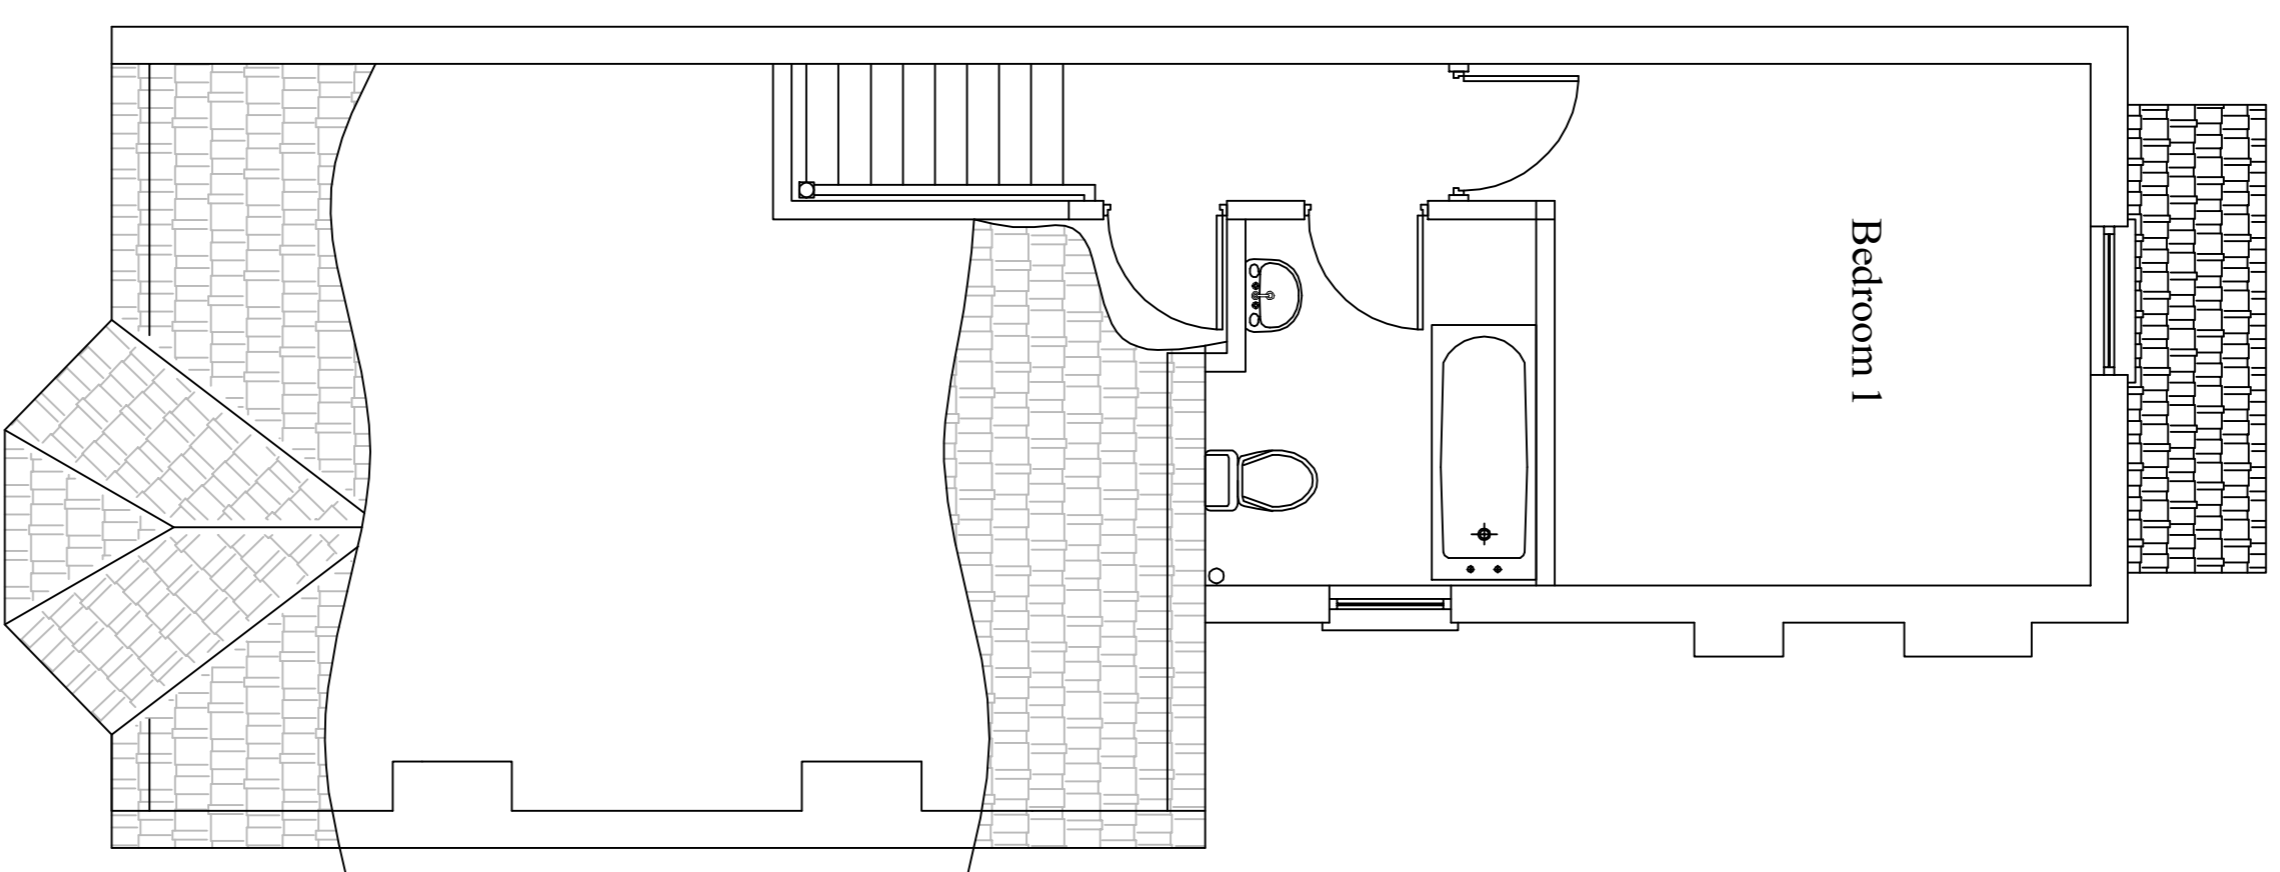

Existing

Client:
Mr K Patterson
6 Muschamps Road
London
SE15 4EF

No.	Revision/Issue	Date

Firm Name and Address
P & A Design Consultants Ltd
4 Highgate Road
Dagenham
Essex, RM8 2NJ
Tel: 020 8595 6070
Mobile: 07956 181 363
M Permie BSc, Hons, MRICS, MCI0B

Project Name and Address
Rear and side ground and first floor extension and loft conversion
6 Muschamp Road
London
SE15 4EF

Project	Sheet
Date	1
Scale	

Scale
1:50 (A1)