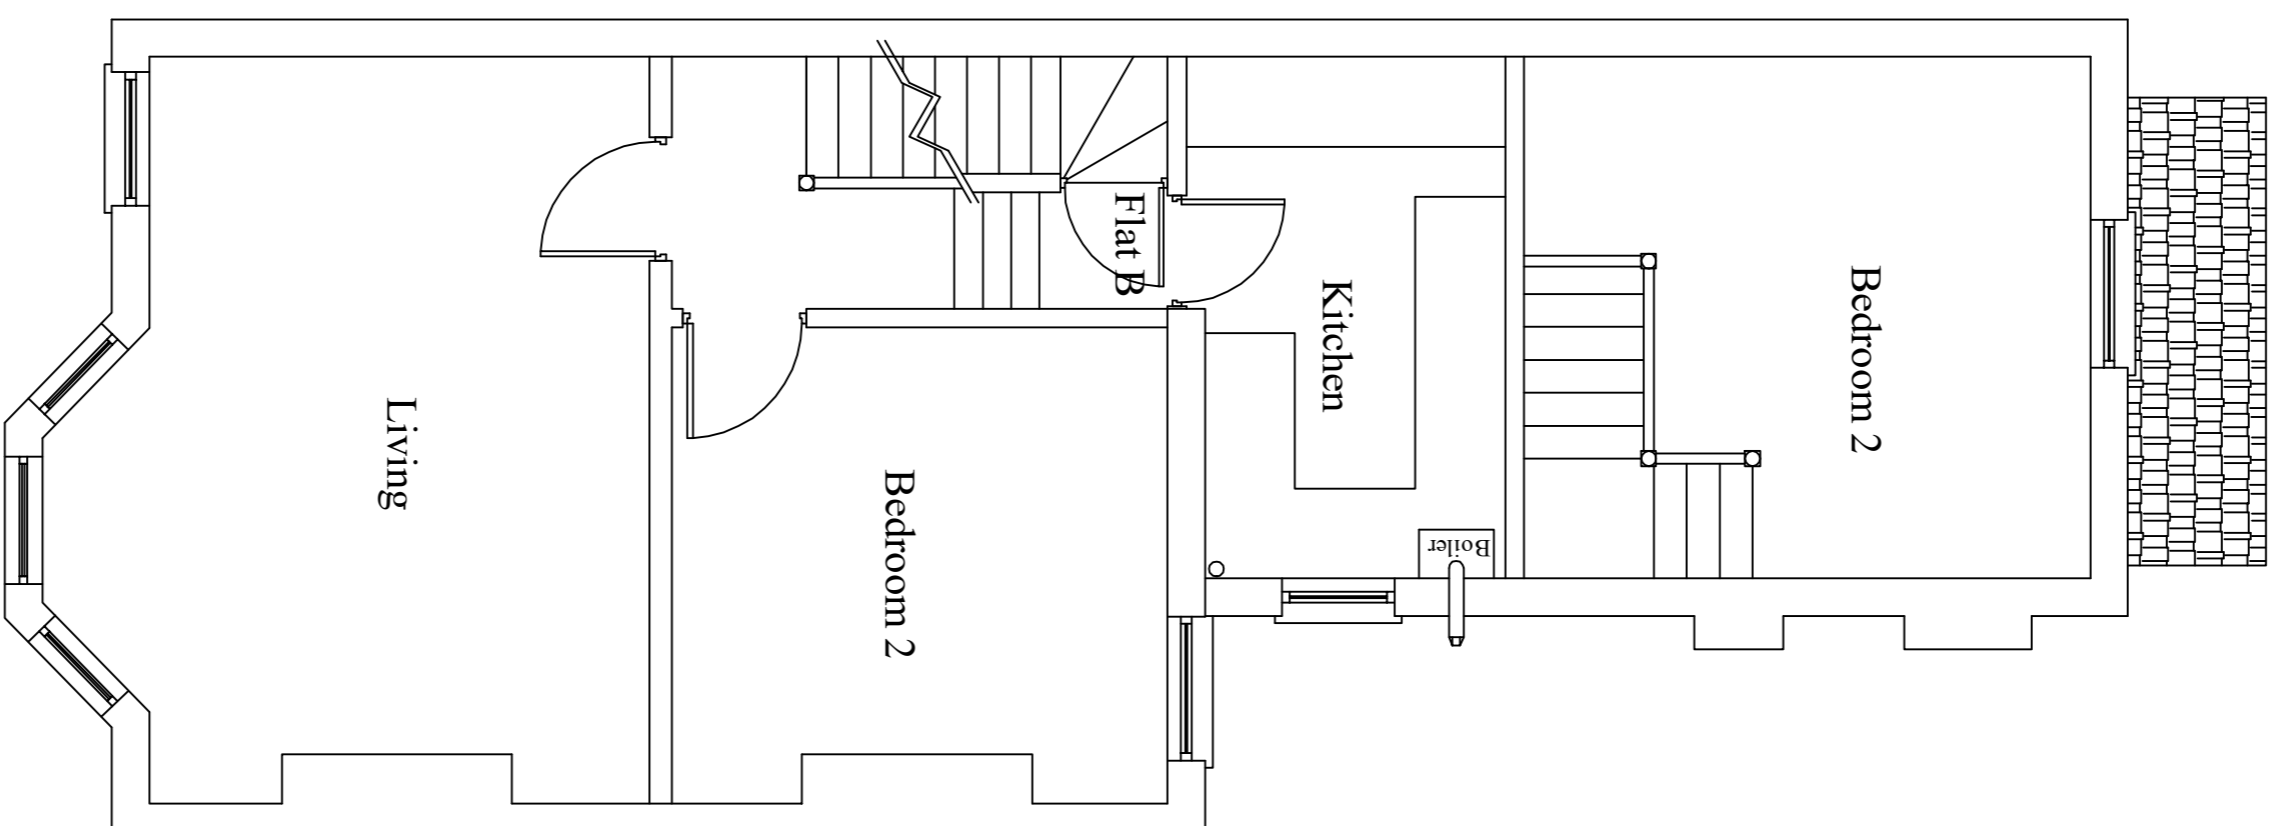

Existing

Client:
Mr K Patterson
6 Muschamps Road
London
SE15 4EF

No.	Revision/Issue	Date

Firm Name and Address
P & A Design Consultants Ltd
4 Highgate Road
Dagenham
Essex, RM8 2NJ
Tel: 020 8595 6070
Mobile: 07956 181 363
M Permie BSc, Hons, MRICS, MCI0B

Project Name and Address
Rear and side ground and first floor extension and loft conversion
6 Muschamp Road
London
SE15 4EF

Project	Sheet
Date	1
Scale	

Scale
1:50 (A1)