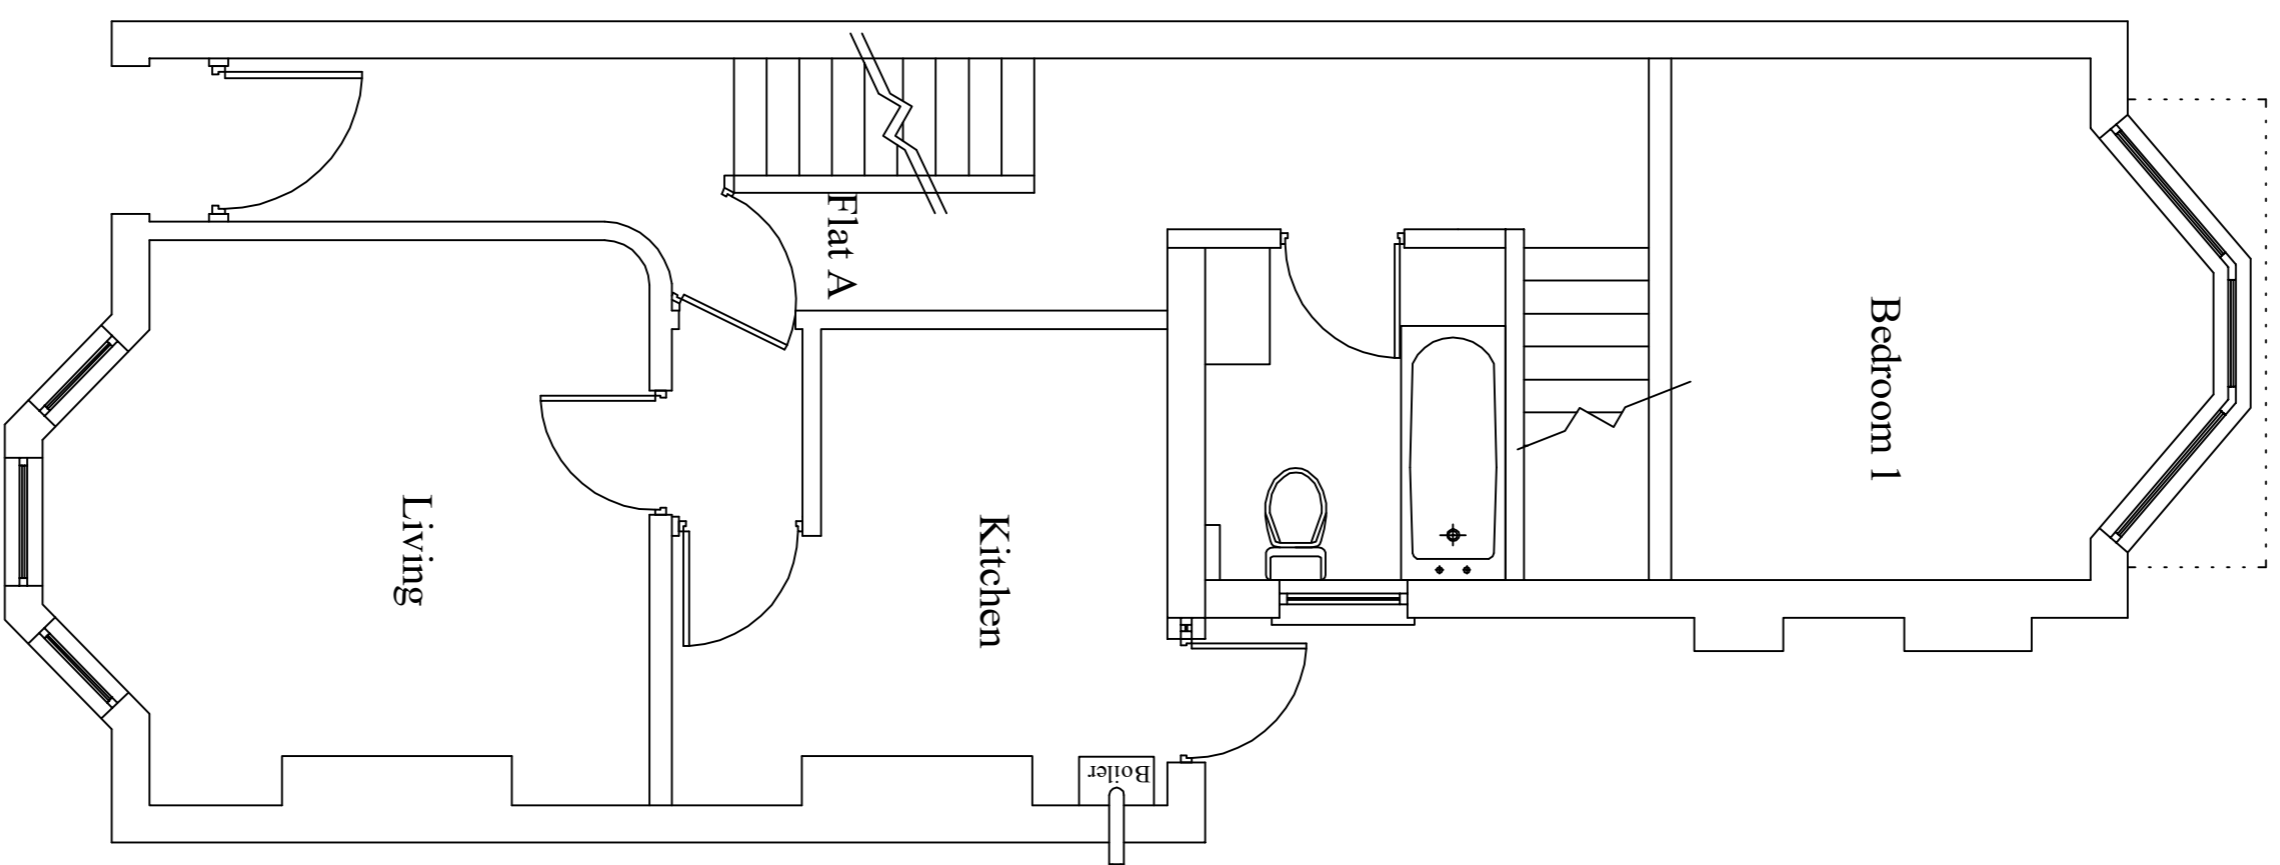

Existing

Client:
Mr K Patterson
6 Muschamps Road
London
SE15 4EF

No.	Revision/Issue	Date

Firm Name and Address
P & A Design Consultants Ltd
4 Highgate Road
Dagenham
Essex, RM8 2NJ
Tel: 020 8595 6070
Mobile: 07956 181 363
M Permie BSc, Hons, MRICS, MCI0B

Project Name and Address
Rear and side ground and first floor extension and loft conversion
6 Muschamp Road
London
SE15 4EF

Project	Sheet
Date	1
Scale	

Scale
1:50 (A1)