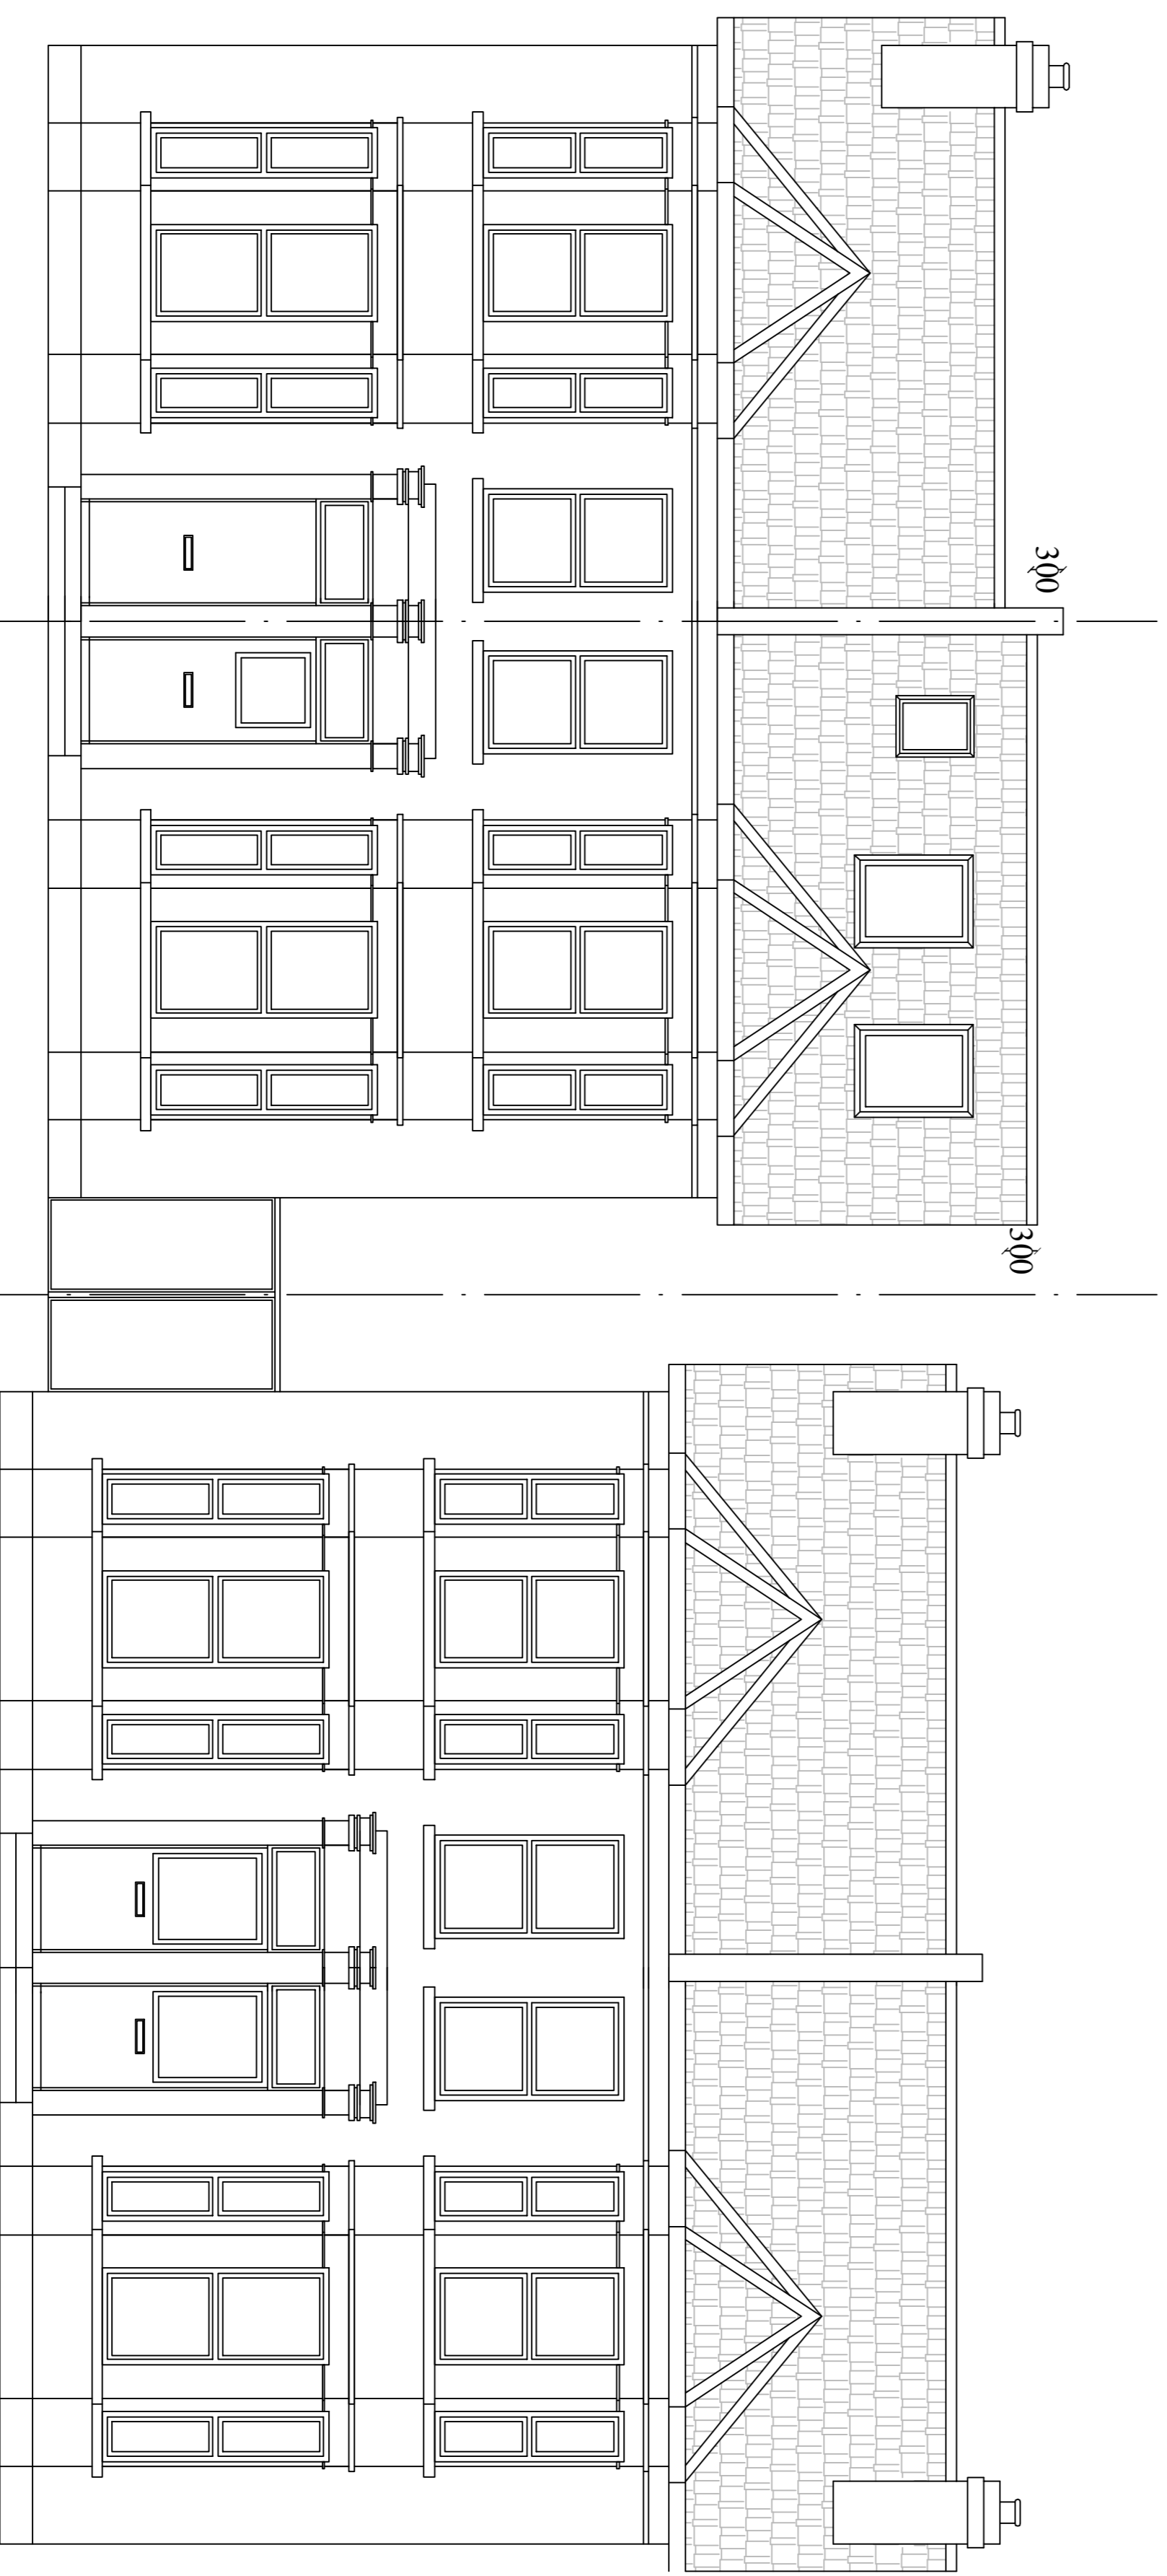

Proposed Front

Client:
Mr K Patterson
6 Muschamps Road
London
SE15 4EF

No.	Revision/Issue	Date

Firm Name and Address
P & A Design Consultants Ltd
4 Highgate Road
Deptford
Essex, RM8 2NJ
Tel: 020 8995 6070
Mobile: 07956 181 363
M Penrie BSc, Hons, MRICS, MCIQB

Project Name and Address
Rear and side ground and first floor extension and loft conversion
6 Muschamp Road
London
SE15 4EF

Project	Sheet
Date	3
Scale	1:50 (A1)