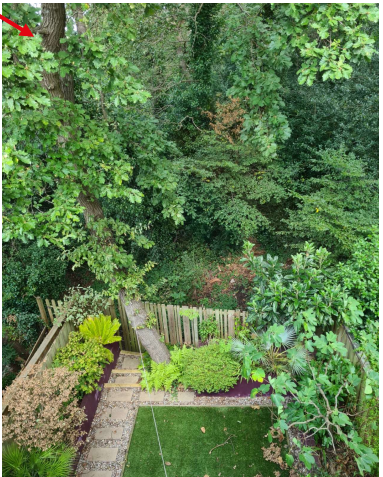

Site plan and images

Oak tree (TPO no.58)

Tree from back of garden looking towards the house

Tree looking from the house

PROJECT: 4 GILES COPPICE, LONDON, SE19 1XF	PROJECT NO: 23083	DRAWING NO: A-002	REVISION: P01	CLIENT: Robert Holmes & David Macdonald	Scale 1:200 @ A3
TITLE: BLOCK PLAN	SCALE AT A3: 1:200	DRAWN: LH	CHECKED: JE	FIRST ISSUED: Jan 24	