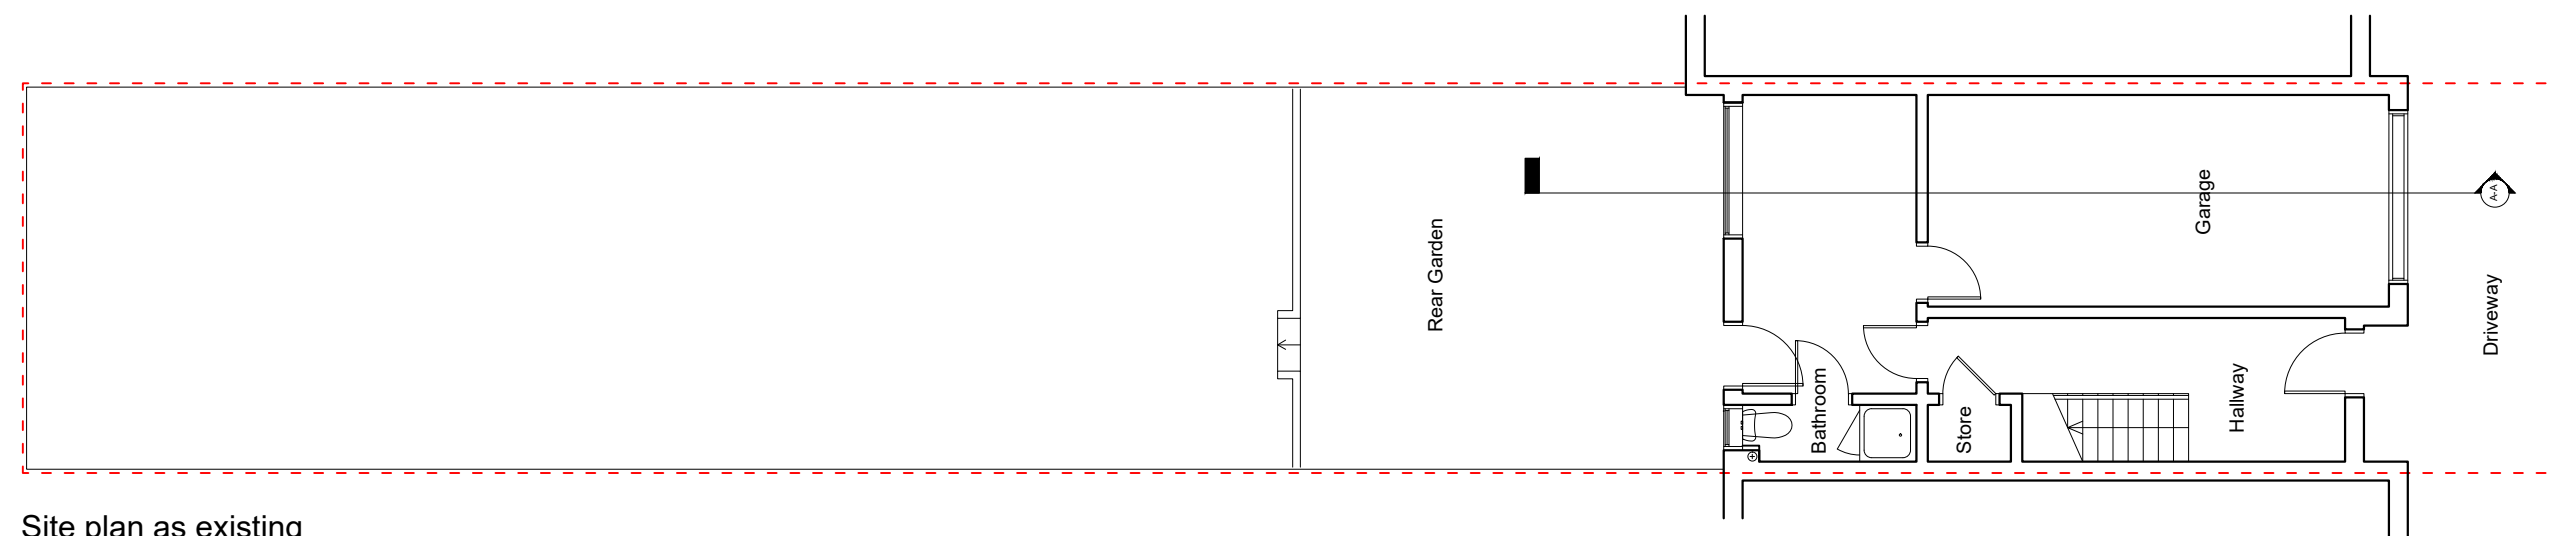

Site plan as existing