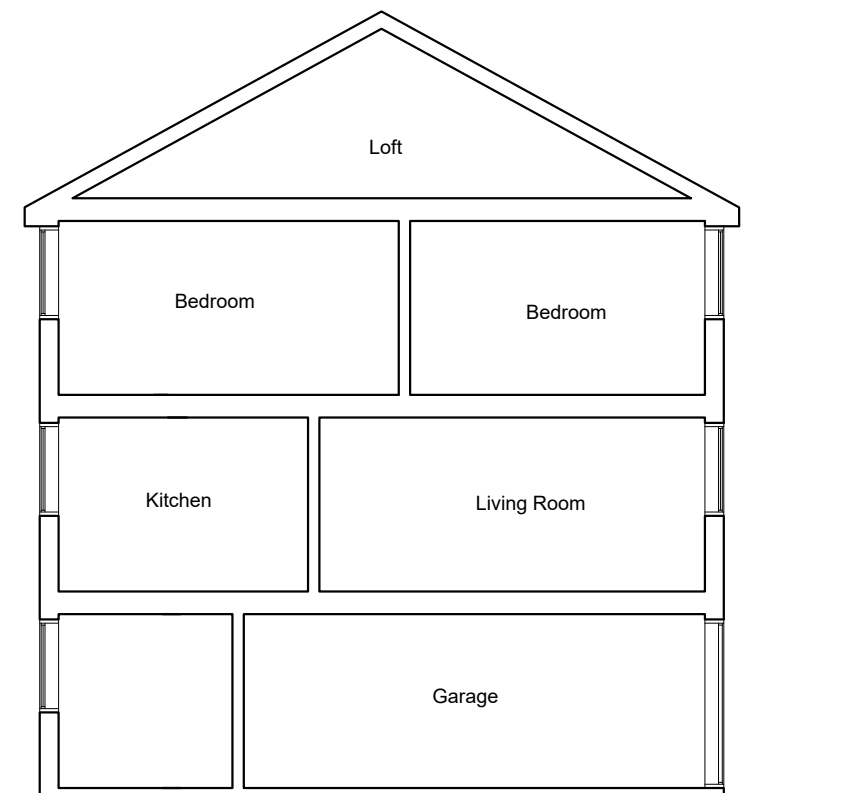

REVISION:

REV/DATE

Section A-A as existing