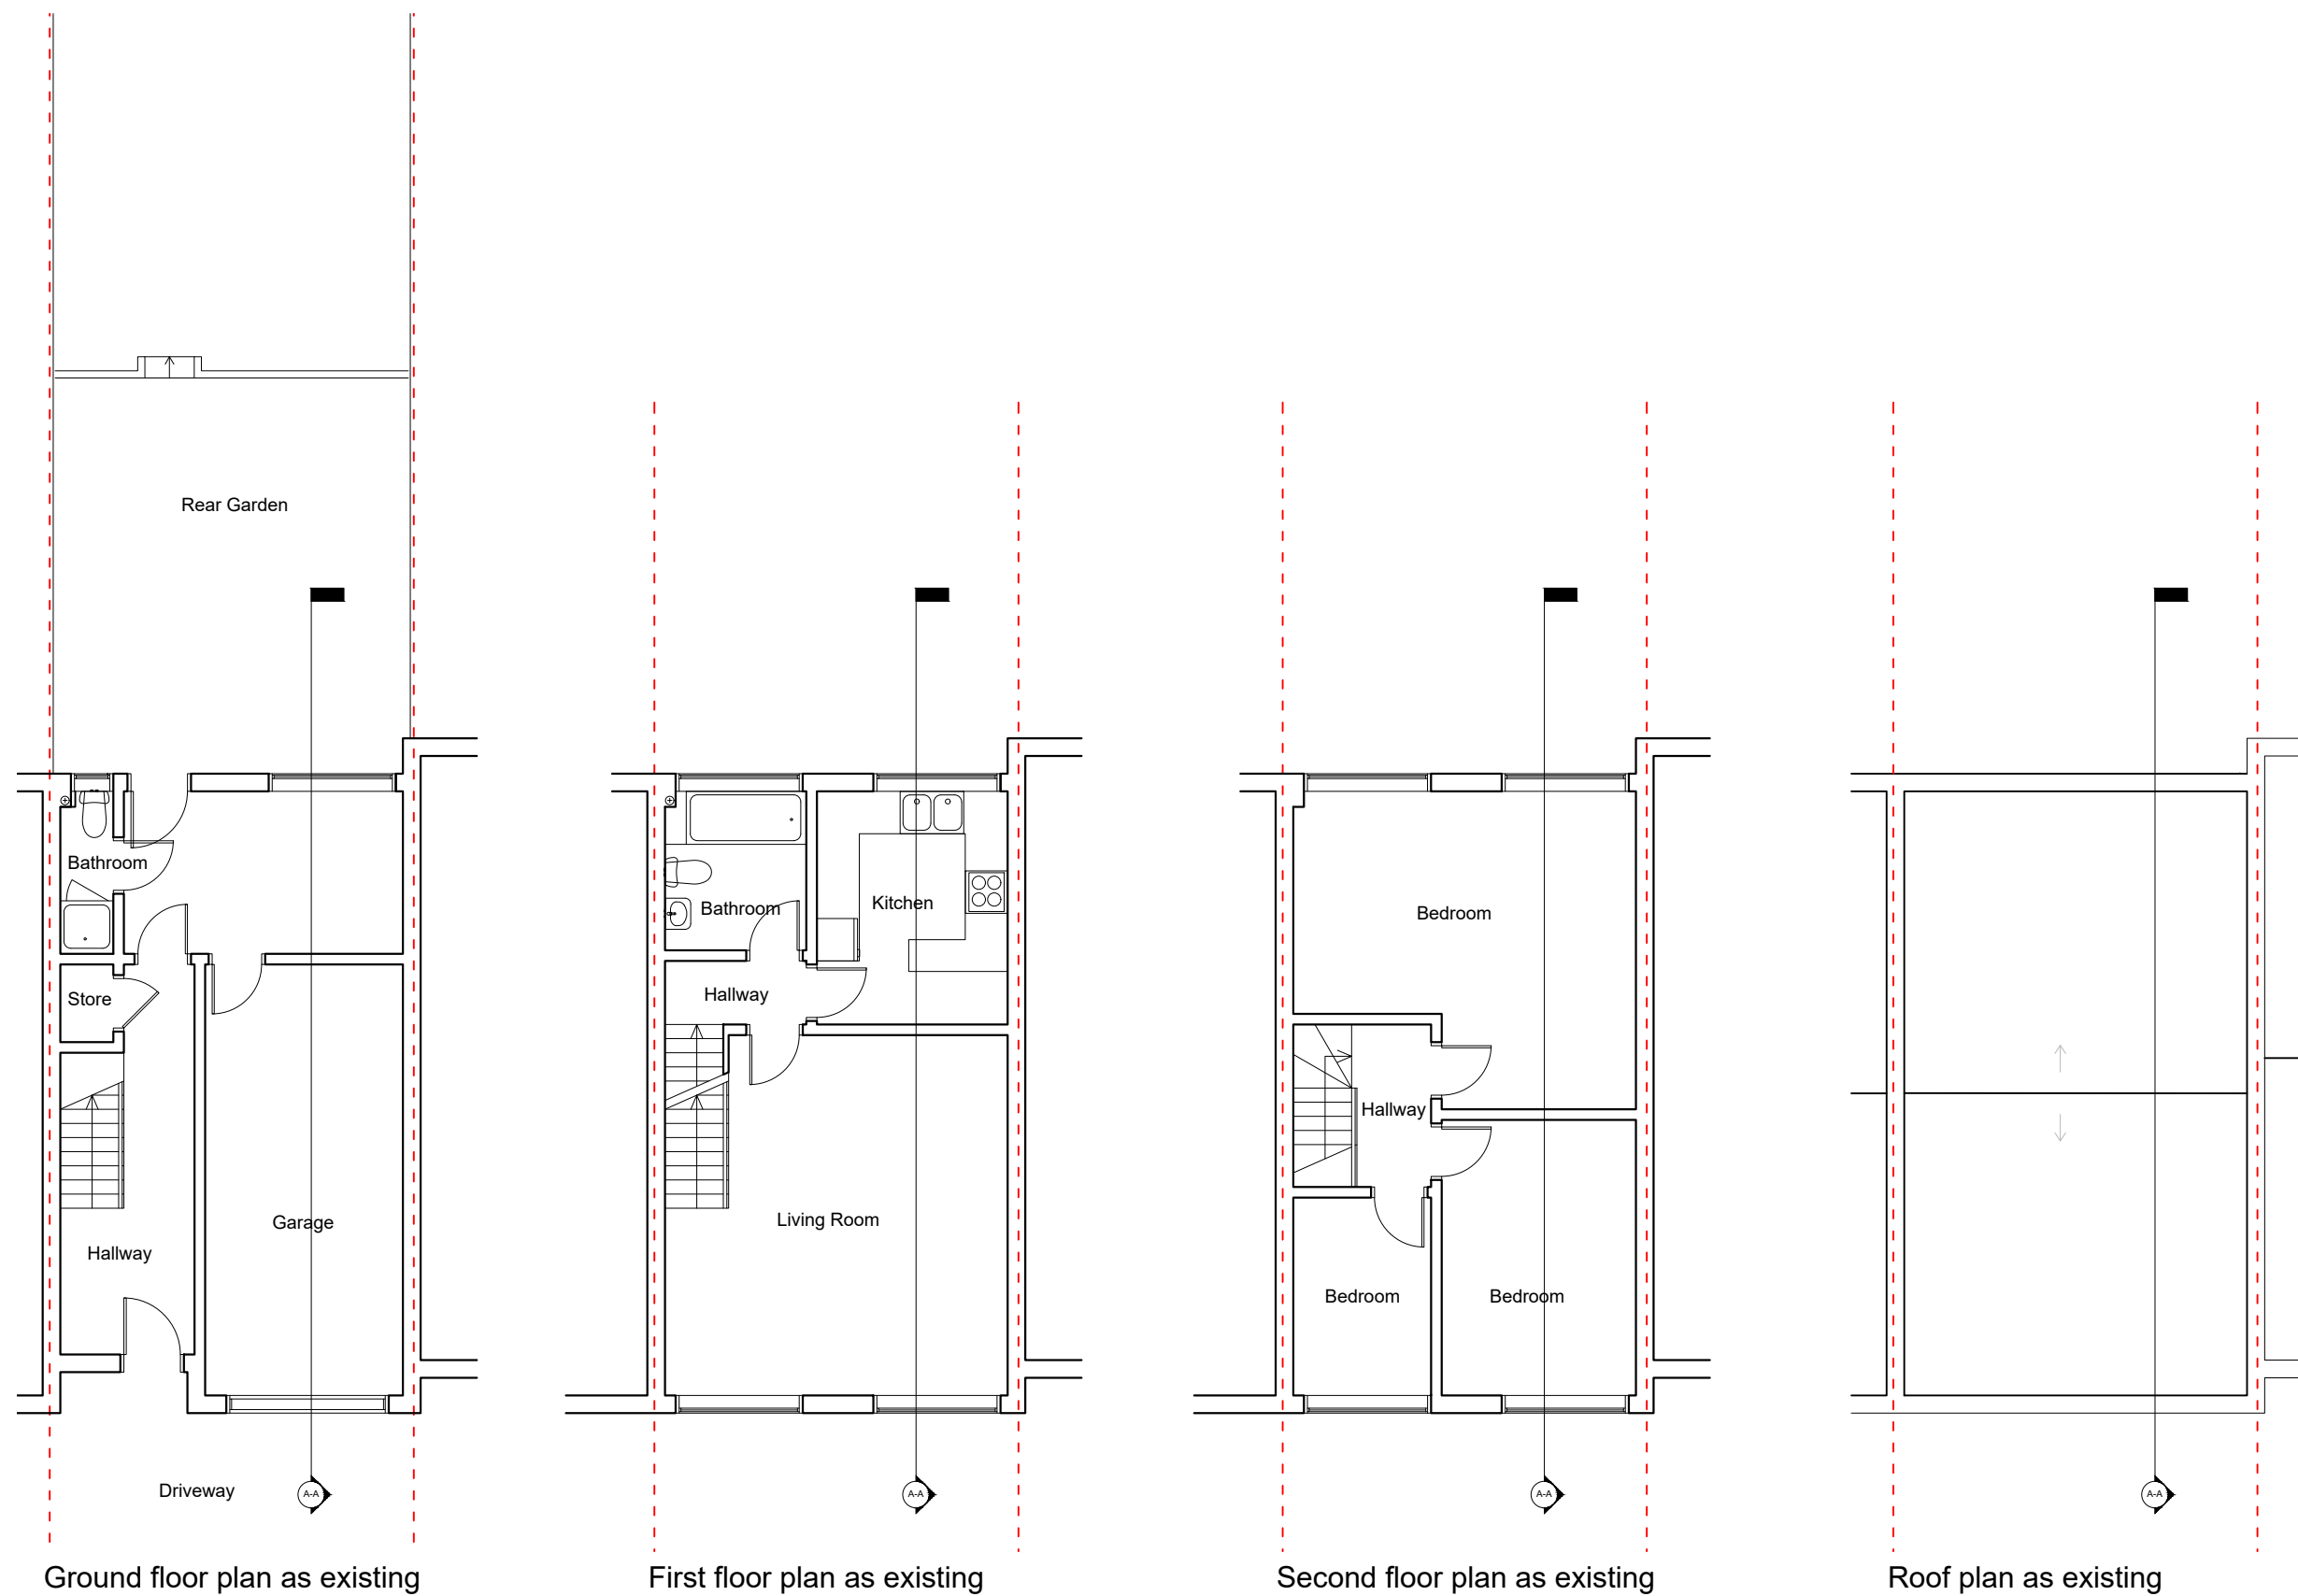

REVISION:

REV/DATE

FOR PLANNING PURPOSES ONLY. NOT FOR CONSTRUCTION OR BUILDING REGULATION

All dimensions to be checked on site before any works commence.

This drawing is the copyright of Jamie Sleep Design Limited and shall not be copied, used or reproduced in anyway without prior written consent.

Shadeen Rose
41 Oakfield Gardens
N18 1NY

CLIENT

167-101

DWG NO.

Plans as existing

TITLE

12 Dec 2023

DATE

1:100@A3

SCALE

JS

DRAWN

EXISTING

STAGE

MOMENTUM
ARCHITECTURE