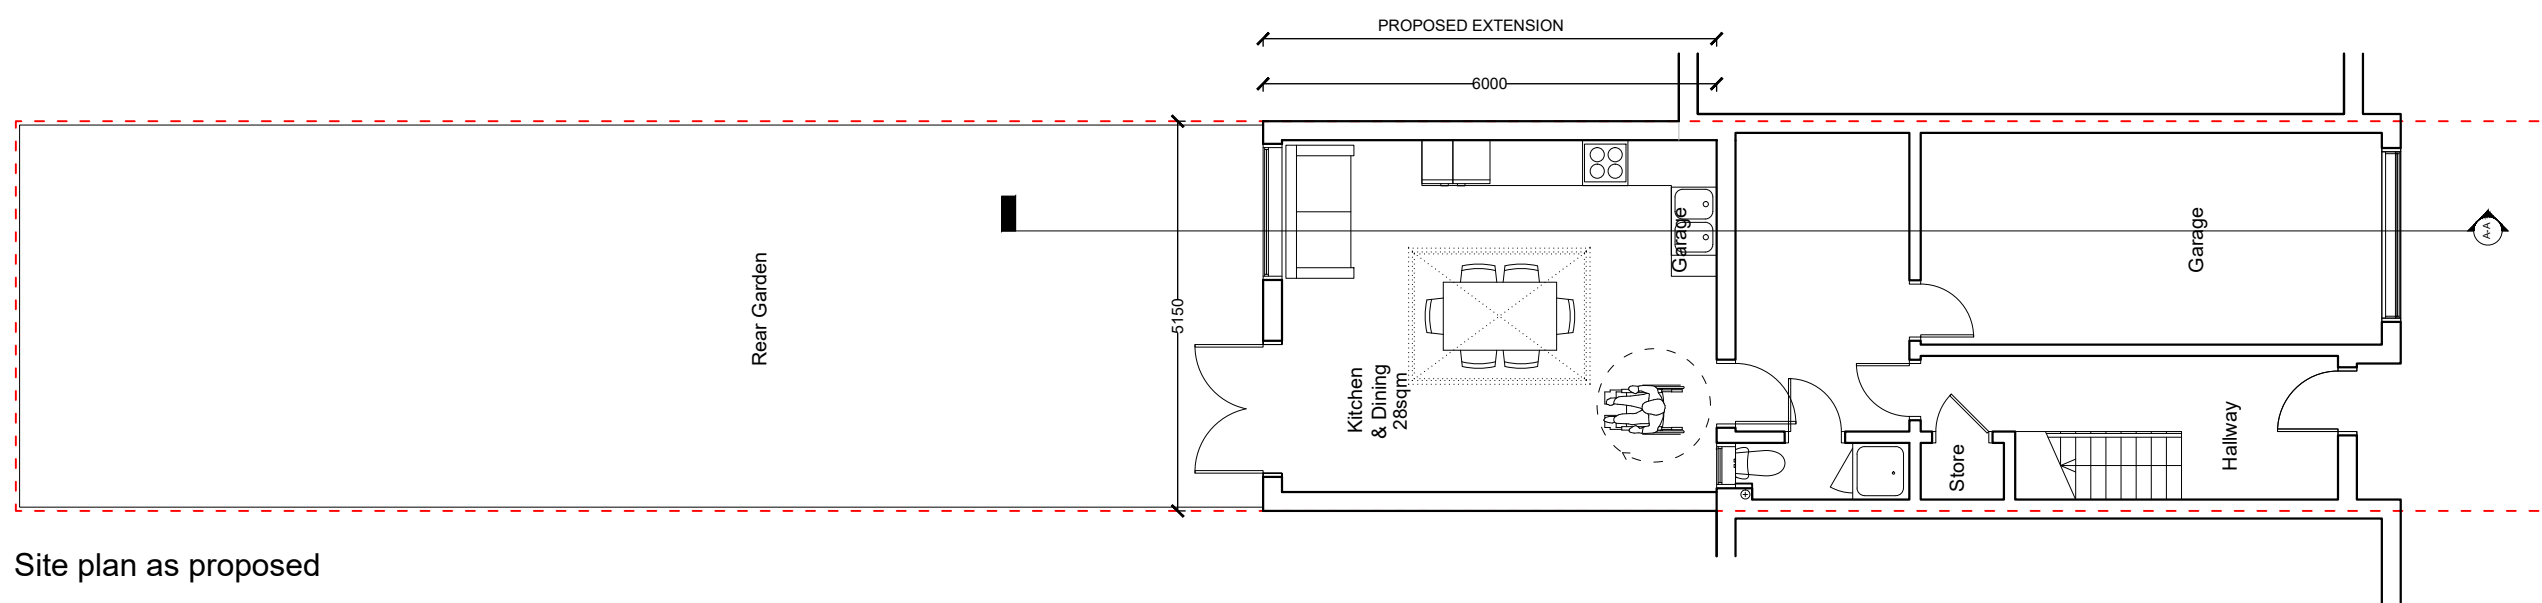

Site plan as proposed

FOR PLANNING PURPOSES ONLY. NOT FOR CONSTRUCTION OR BUILDING REGULATION

All dimensions to be checked on site before any works commence.

This drawing is the copyright of Jamie Sleep Design Limited and shall not be copied, used or reproduced in anyway without prior written consent.

Shadeen Rose
41 Oakfield Gardens
N18 1NY

CLIENT

167-310

DWG NO.

Plans as proposed

TITLE

06 Feb 2024

DATE

1:100@A3

SCALE

JS

DRAWN

PRIOR APPROVAL
STAGE

**MOMENTUM
ARCHITECTURE**