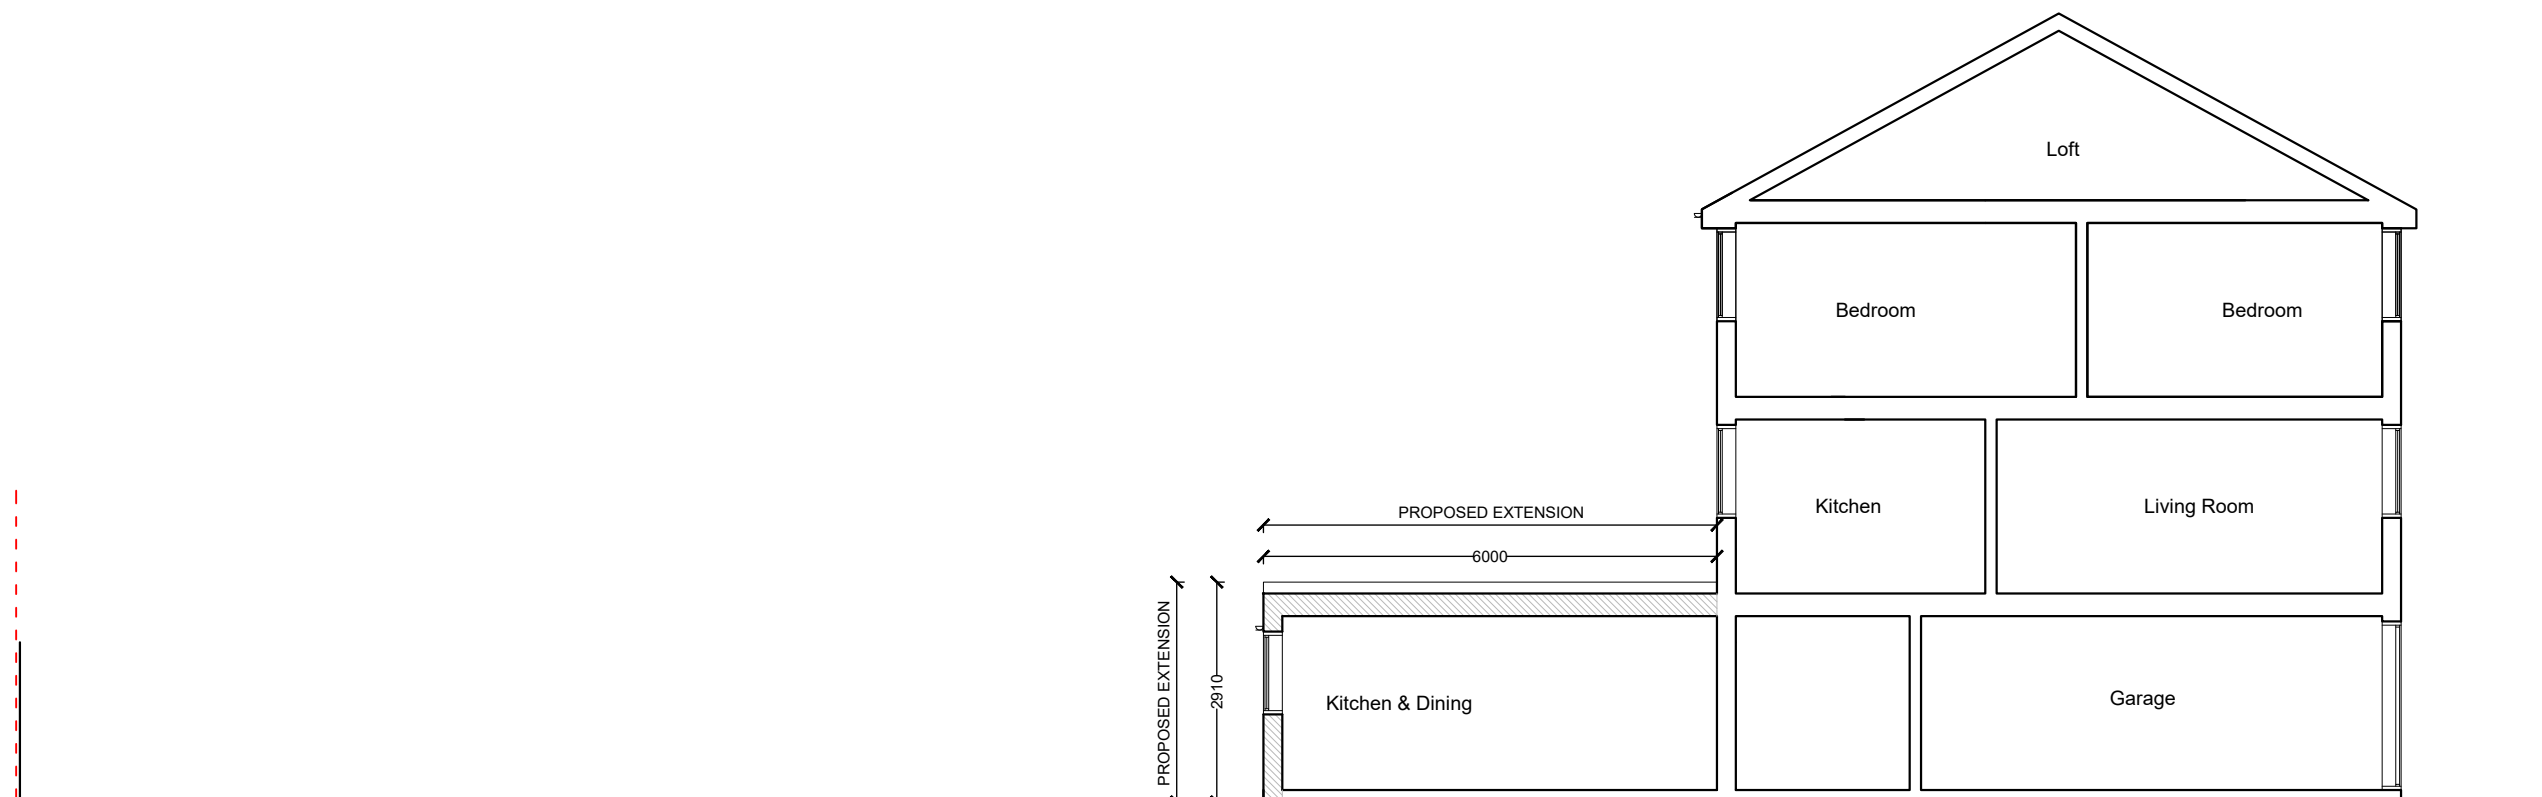

REVISION:

REV/DATE

Section A-A as proposed