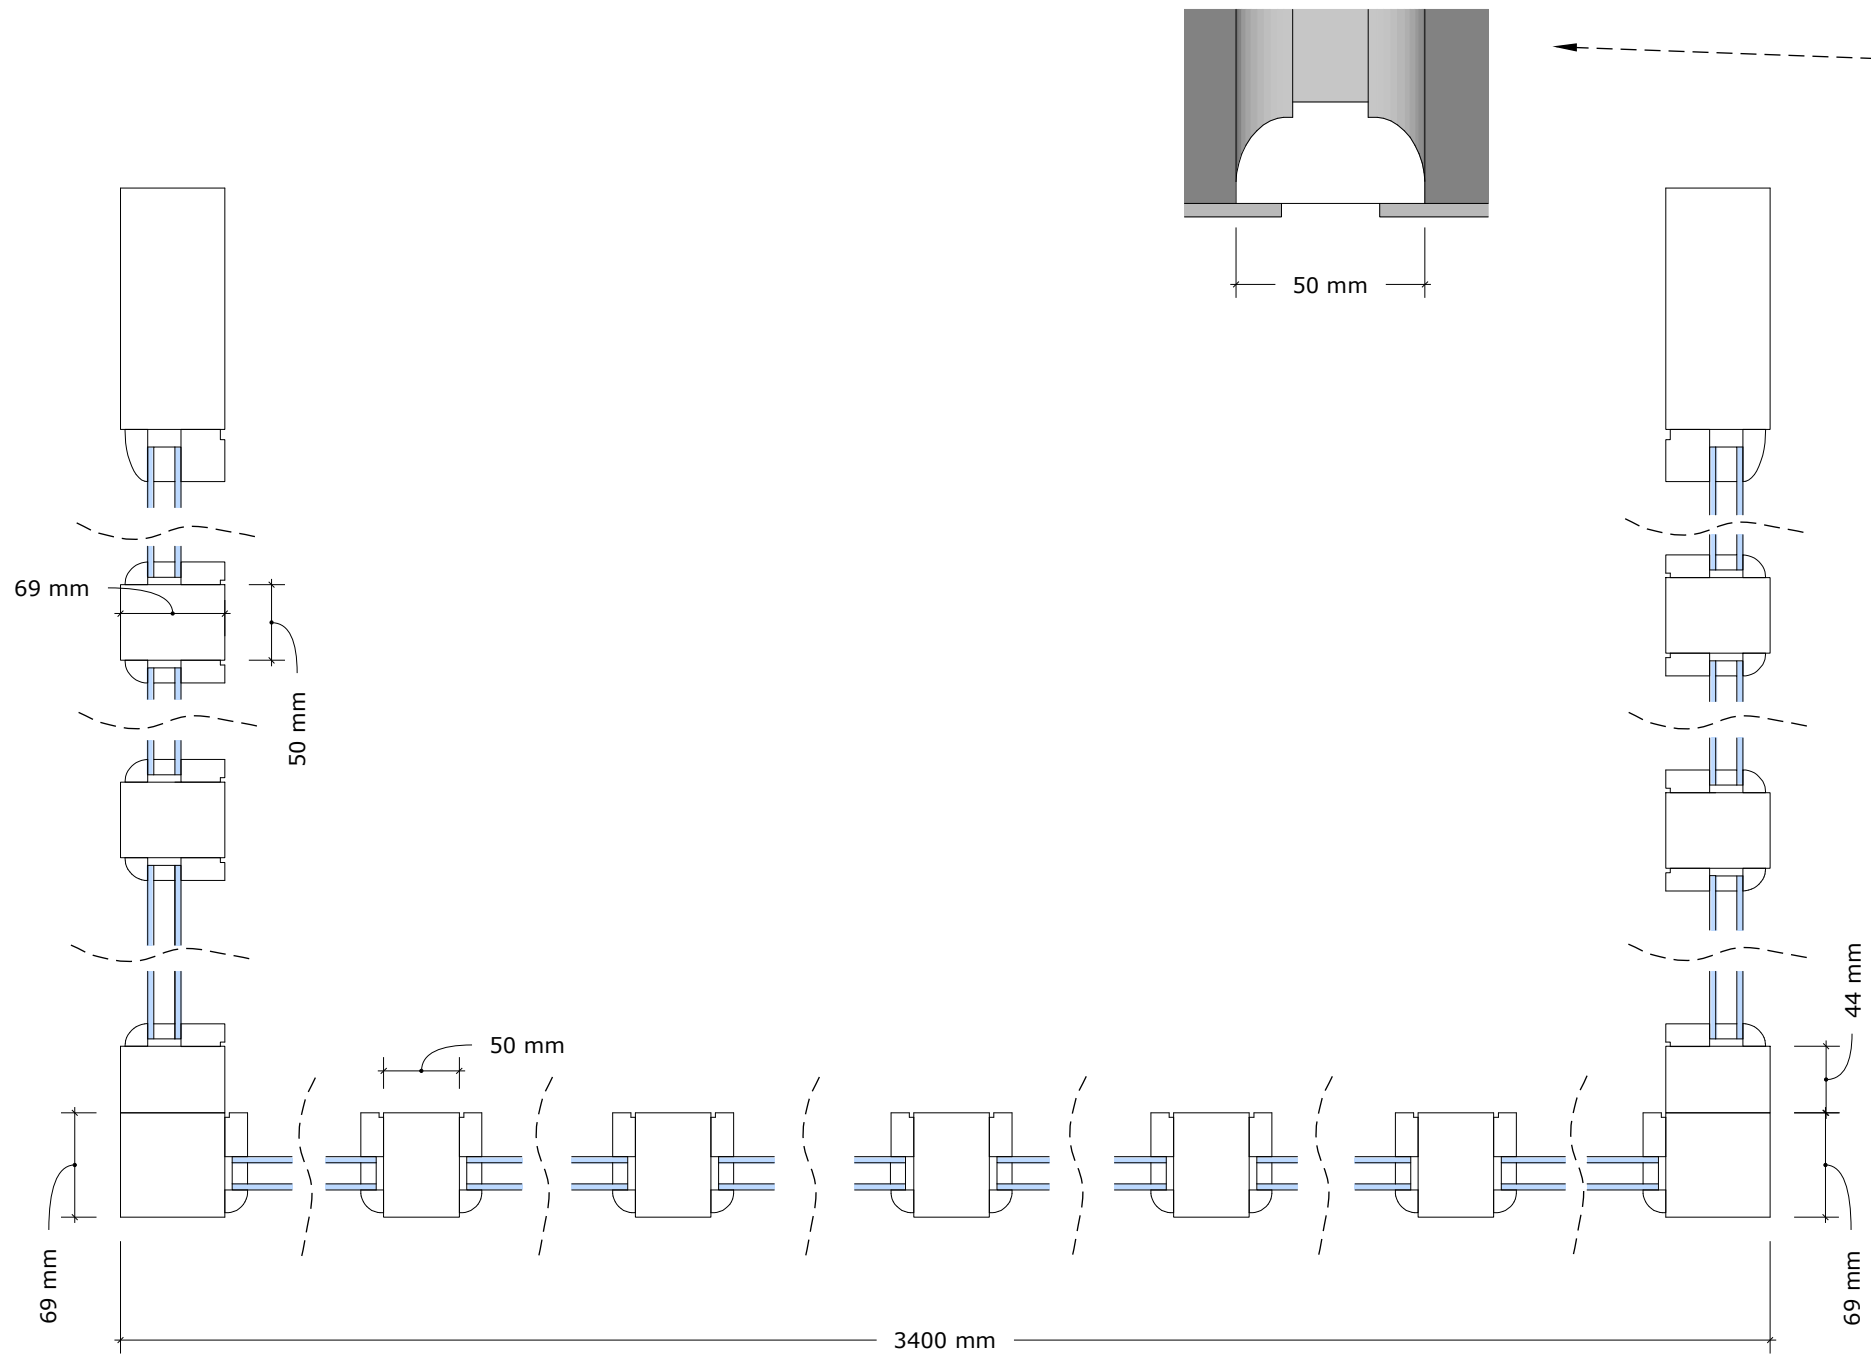

January 19, 2024

Existing and proposed roof lantern, section thru side.

Richmond Terrace, Brighton, BN2 9SA

REVISIONS	
DD/MM/YY	REMARKS
1	.../.../.../...
2	.../.../.../...
3	.../.../.../...
4	.../.../.../...
5	.../.../.../...

Scale 1:5 @ A3

Existing and proposed section thru plan

Richmond Terrace, Brighton, BN2 9SA

REVISIONS

DD/MM/YY	REMARKS
1	.../.../.../...
2	.../.../.../...
3	.../.../.../...
4	.../.../.../...
5	.../.../.../...