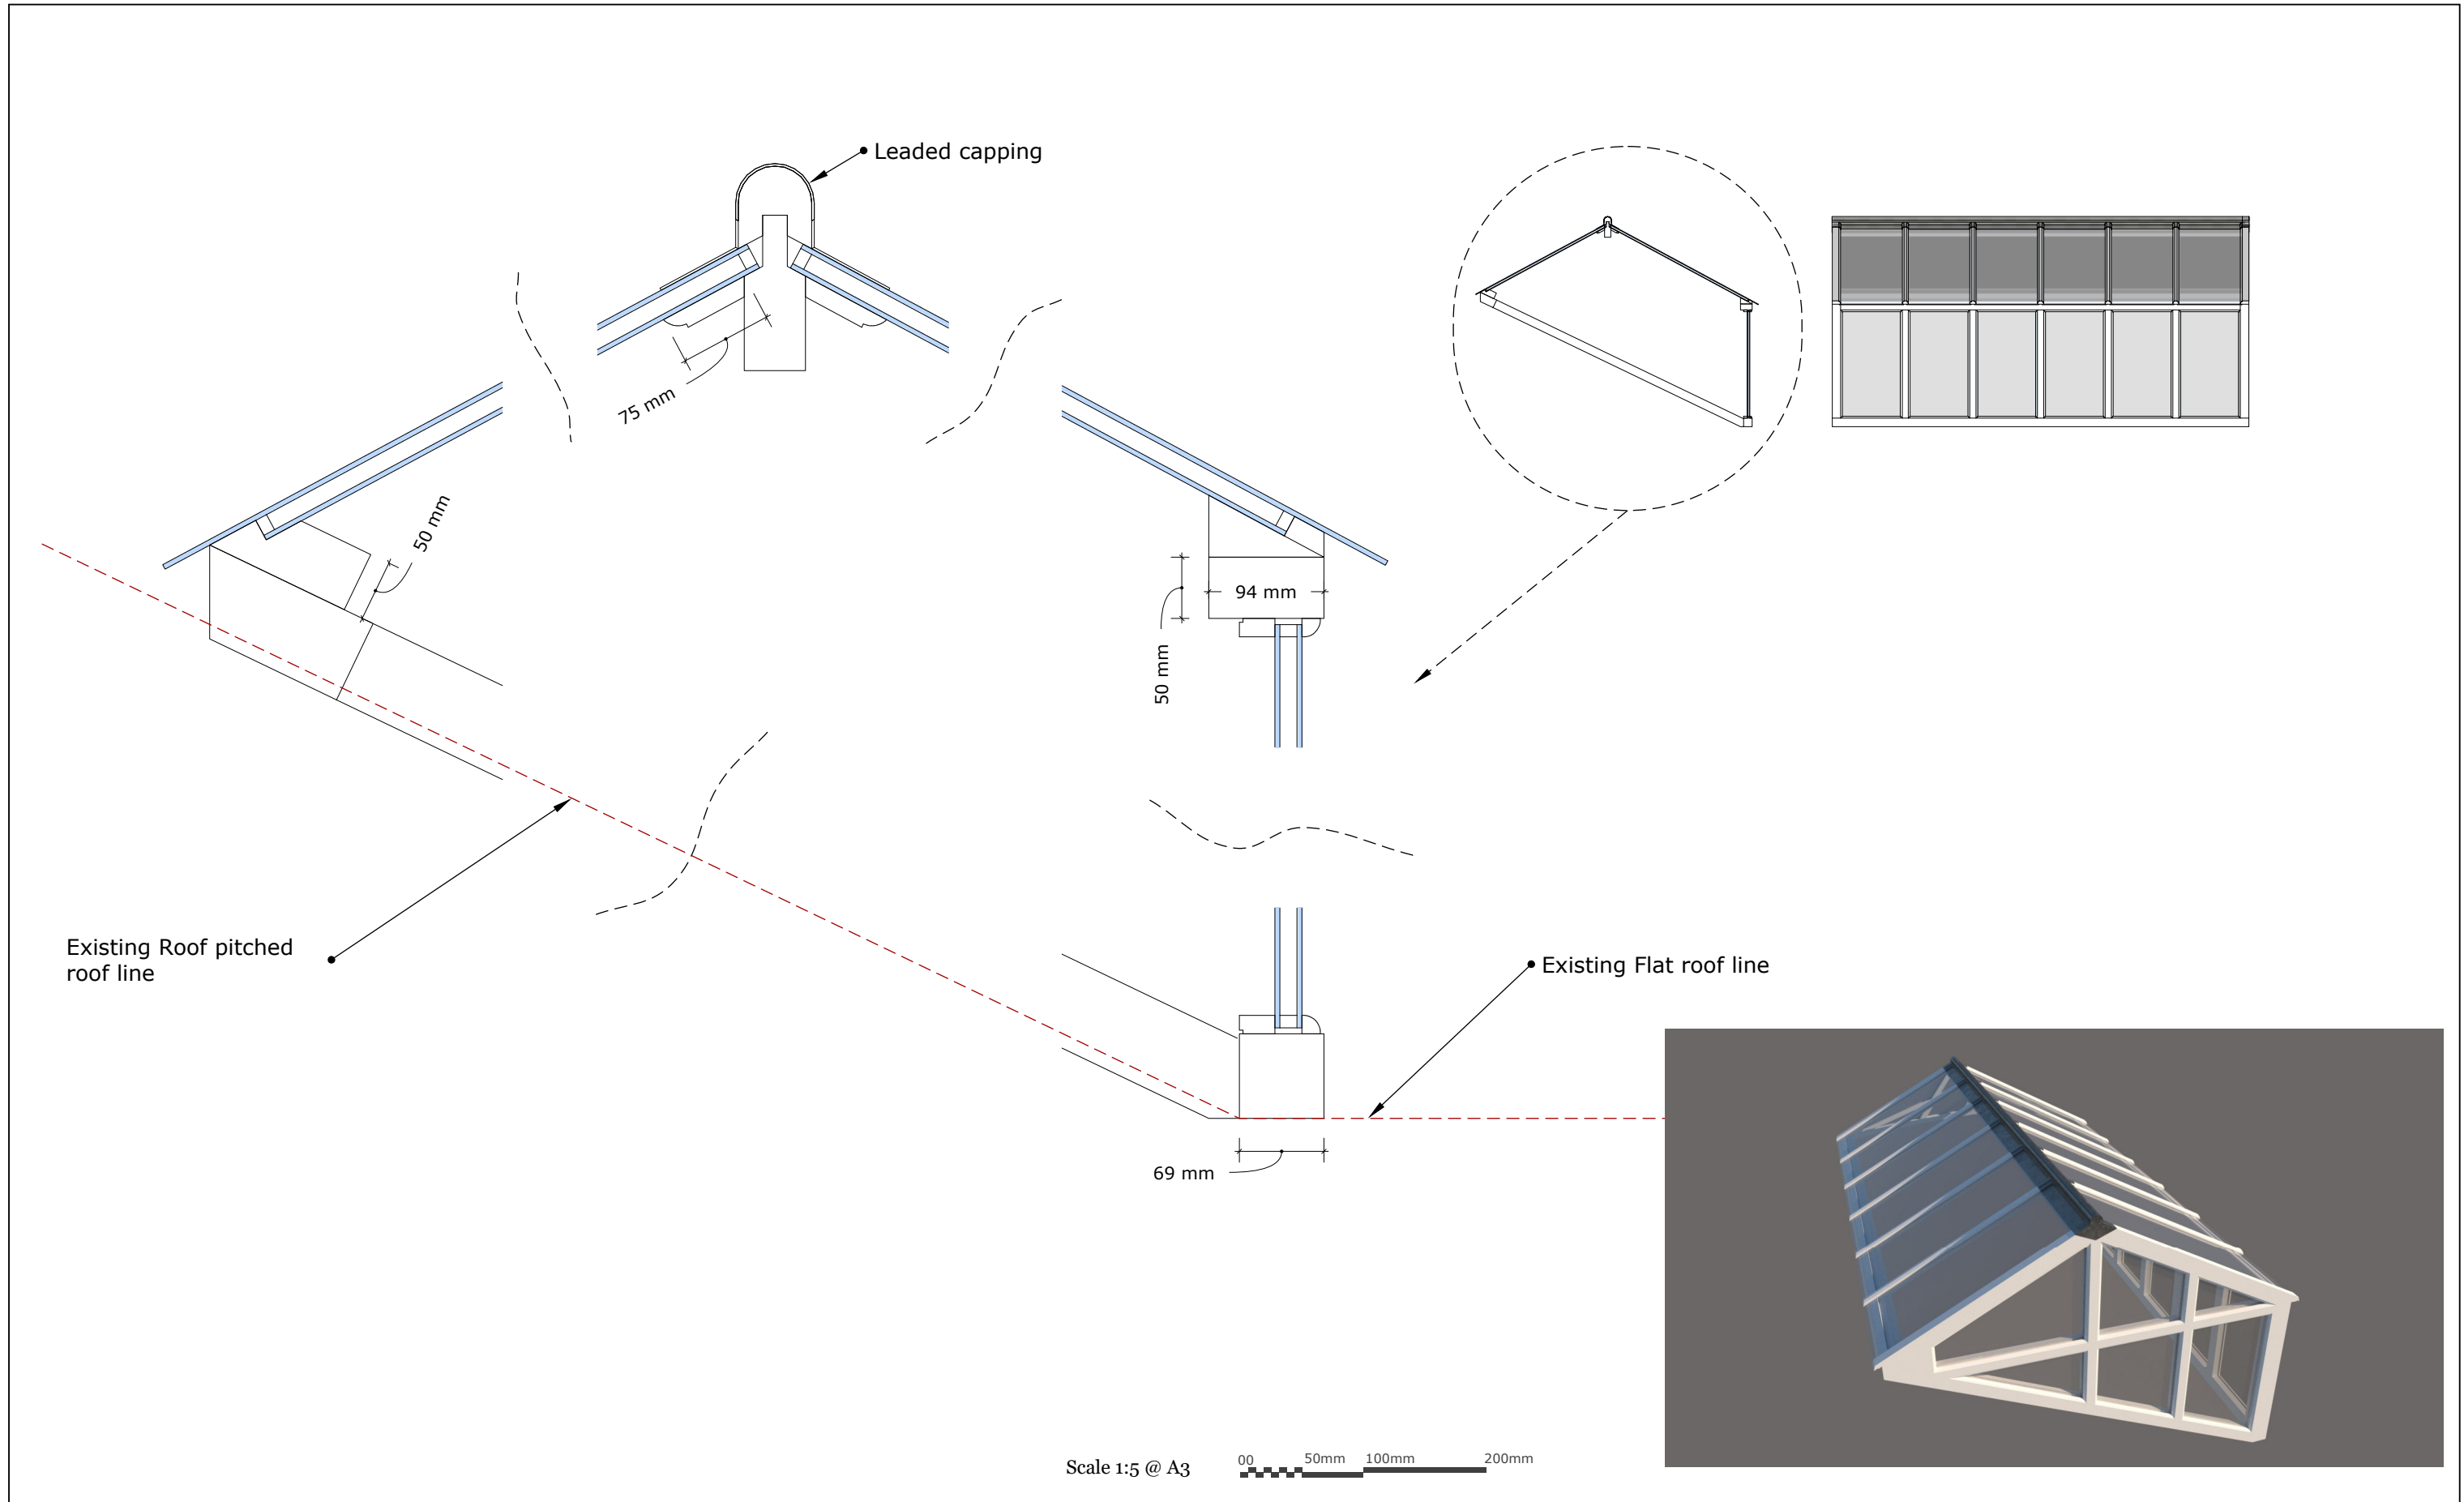

Scale 1:25 @ A3

Hyde Group
 Richmond Terrace, Brighton, BN2 9SA
 Existing and proposed roof lantern 1

Tel: 01795 537062
 Fax: 01795 59766
 Abbey Farm, Abbey Fields, Faversham,
 Kent, ME13 8HS
www.favershamjoinery.co.uk

January 19, 2024

Existing and proposed roof lantern, section thru side.

Richmond Terrace, Brighton, BN2 9SA

REVISIONS	
DD/MM/YY	REMARKS
1	.../.../.../...
2	.../.../.../...
3	.../.../.../...
4	.../.../.../...
5	.../.../.../...

Scale 1:5 @ A3

Existing and proposed section thru plan

Richmond Terrace, Brighton, BN2 9SA

REVISIONS

DD/MM/YY	REMARKS
1	.../.../.../...
2	.../.../.../...
3	.../.../.../...
4	.../.../.../...
5	.../.../.../...