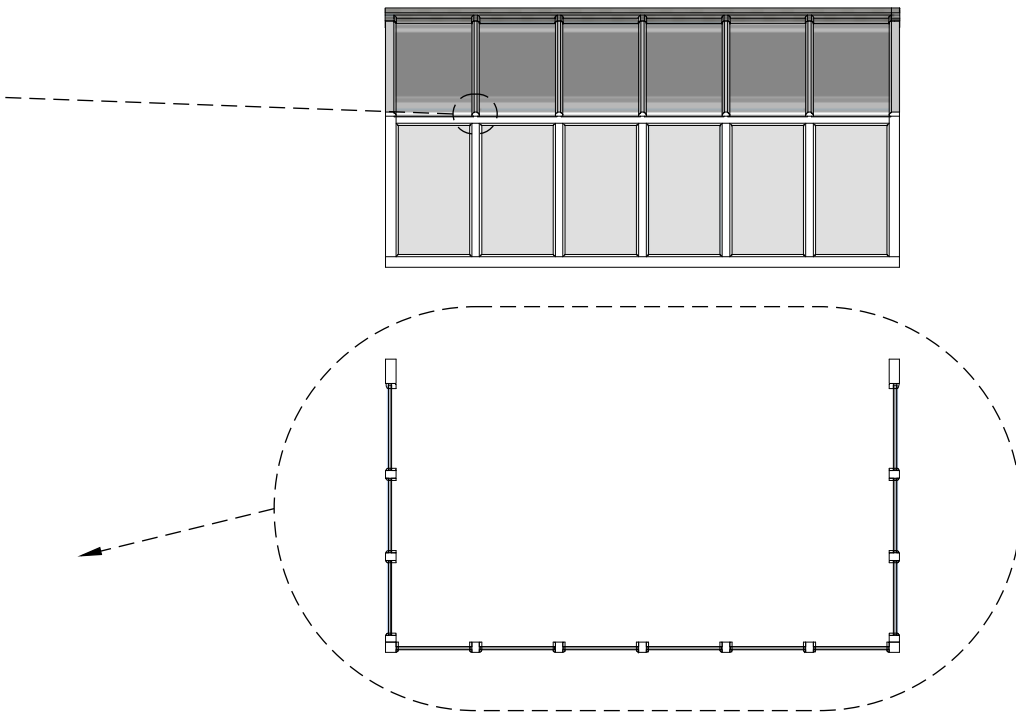

January 19, 2024

Existing and proposed roof lantern, section thru side.

Richmond Terrace, Brighton, BN2 9SA

REVISIONS	
DD/MM/YY	REMARKS
1	.../.../.../...
2	.../.../.../...
3	.../.../.../...
4	.../.../.../...
5	.../.../.../...

Scale 1:5 @ A3

Existing and proposed section thru plan

Richmond Terrace, Brighton, BN2 9SA

REVISIONS

DD/MM/YY	REMARKS
1	.../.../.../...
2	.../.../.../...
3	.../.../.../...
4	.../.../.../...
5	.../.../.../...