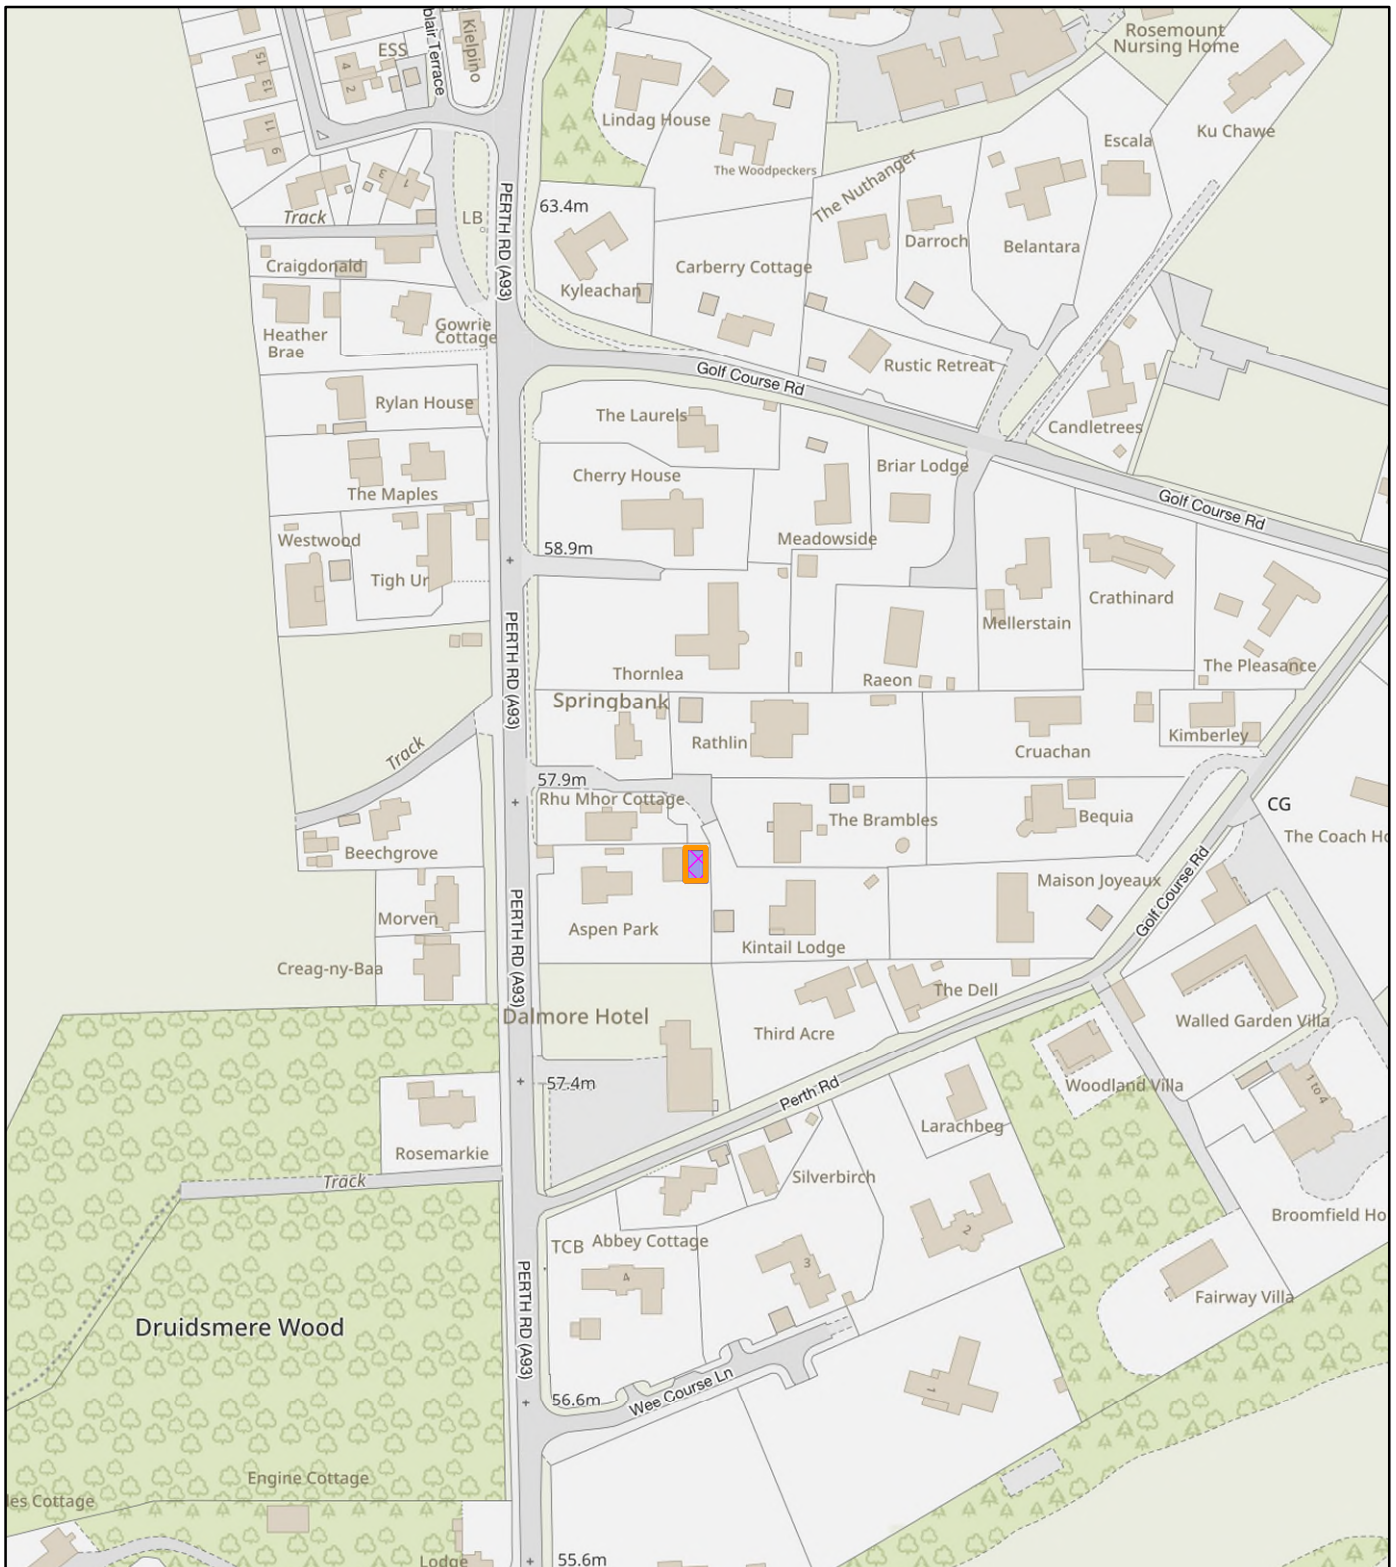

## NEIGHBOUR NOTIFICATION

Location Plan showing planning application site

This map is for Neighbour Notification ONLY. It must not be reproduced or used for any other purpose.

© Crown copyright [and database rights] 2023 OS 100016971. You are permitted to use this data solely to enable you to respond to, or interact with, the organisation that provided you with the data. You are not permitted to copy, sub-licence, distribute or sell any of this data to third parties in any form.