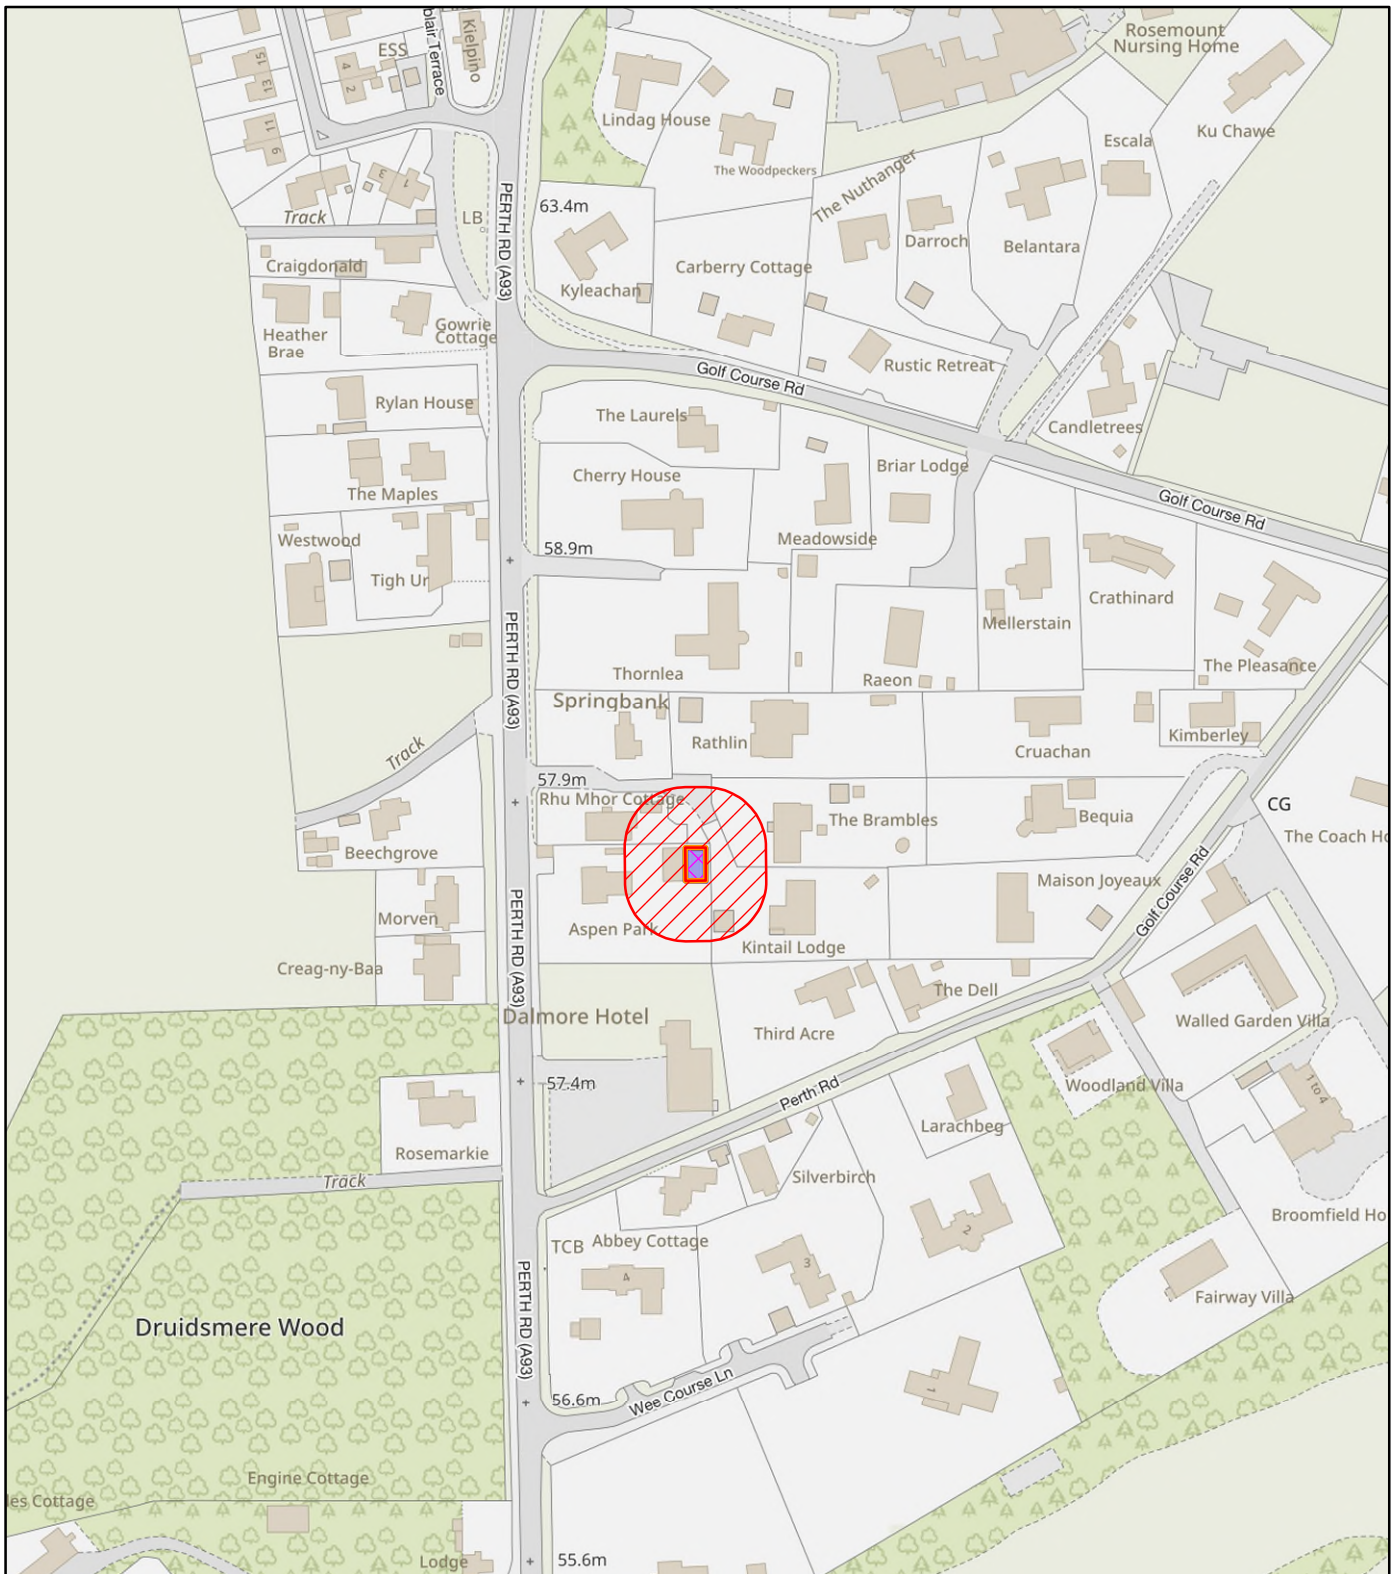

## NEIGHBOUR NOTIFICATION

Location Plan showing planning application site

This map is for Neighbour Notification ONLY. It must not be reproduced or used for any other purpose.

© Crown copyright [and database rights] 2023 OS 100016971. You are permitted to use this data solely to enable you to respond to, or interact with, the organisation that provided you with the data. You are not permitted to copy, sub-licence, distribute or sell any of this data to third parties in any form.