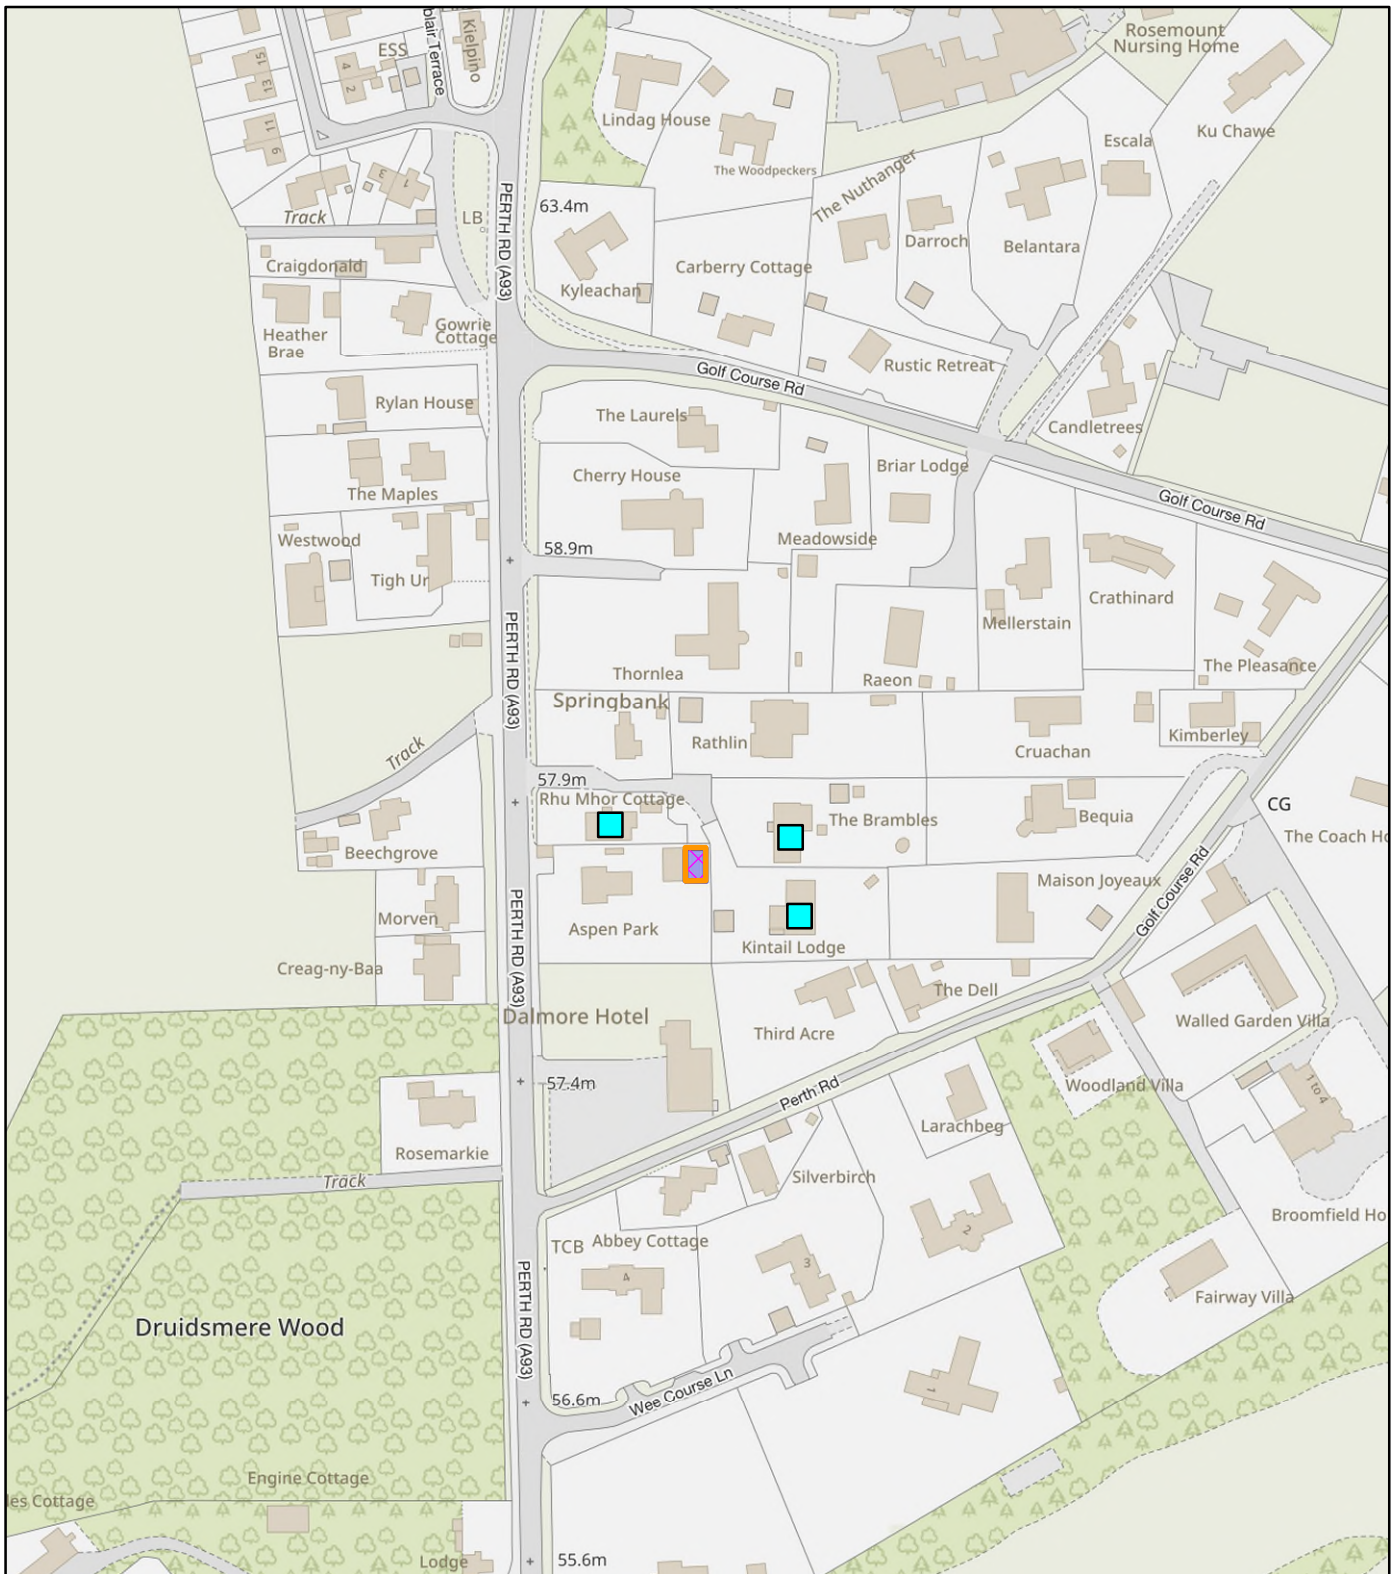

## NEIGHBOUR NOTIFICATION

Location Plan showing planning application site

This map is for Neighbour Notification ONLY. It must not be reproduced or used for any other purpose.

© Crown copyright [and database rights] 2023 OS 100016971. You are permitted to use this data solely to enable you to respond to, or interact with, the organisation that provided you with the data. You are not permitted to copy, sub-licence, distribute or sell any of this data to third parties in any form.