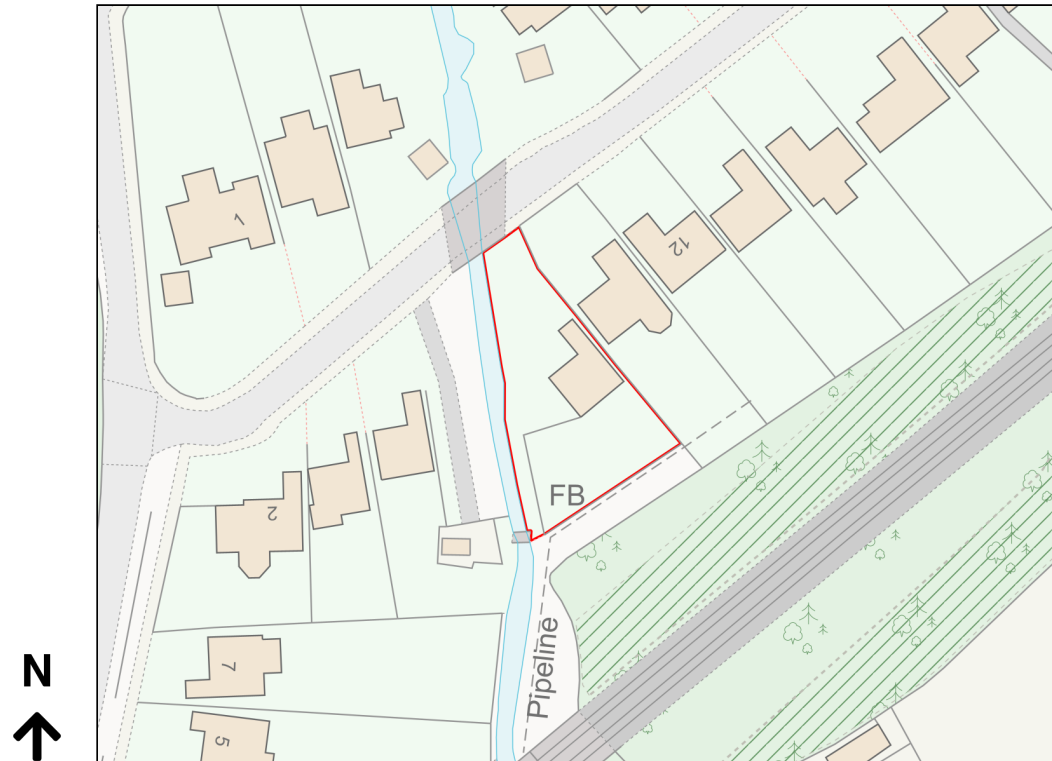

# Location Plan

Site Address: 8, Wannerton Road, Blakedown, Kidderminster, DY10 3NG

Date Produced: 26-Jan-2024

Scale: 1:1250 @A4

Planning Portal Reference: PP-12759967v1