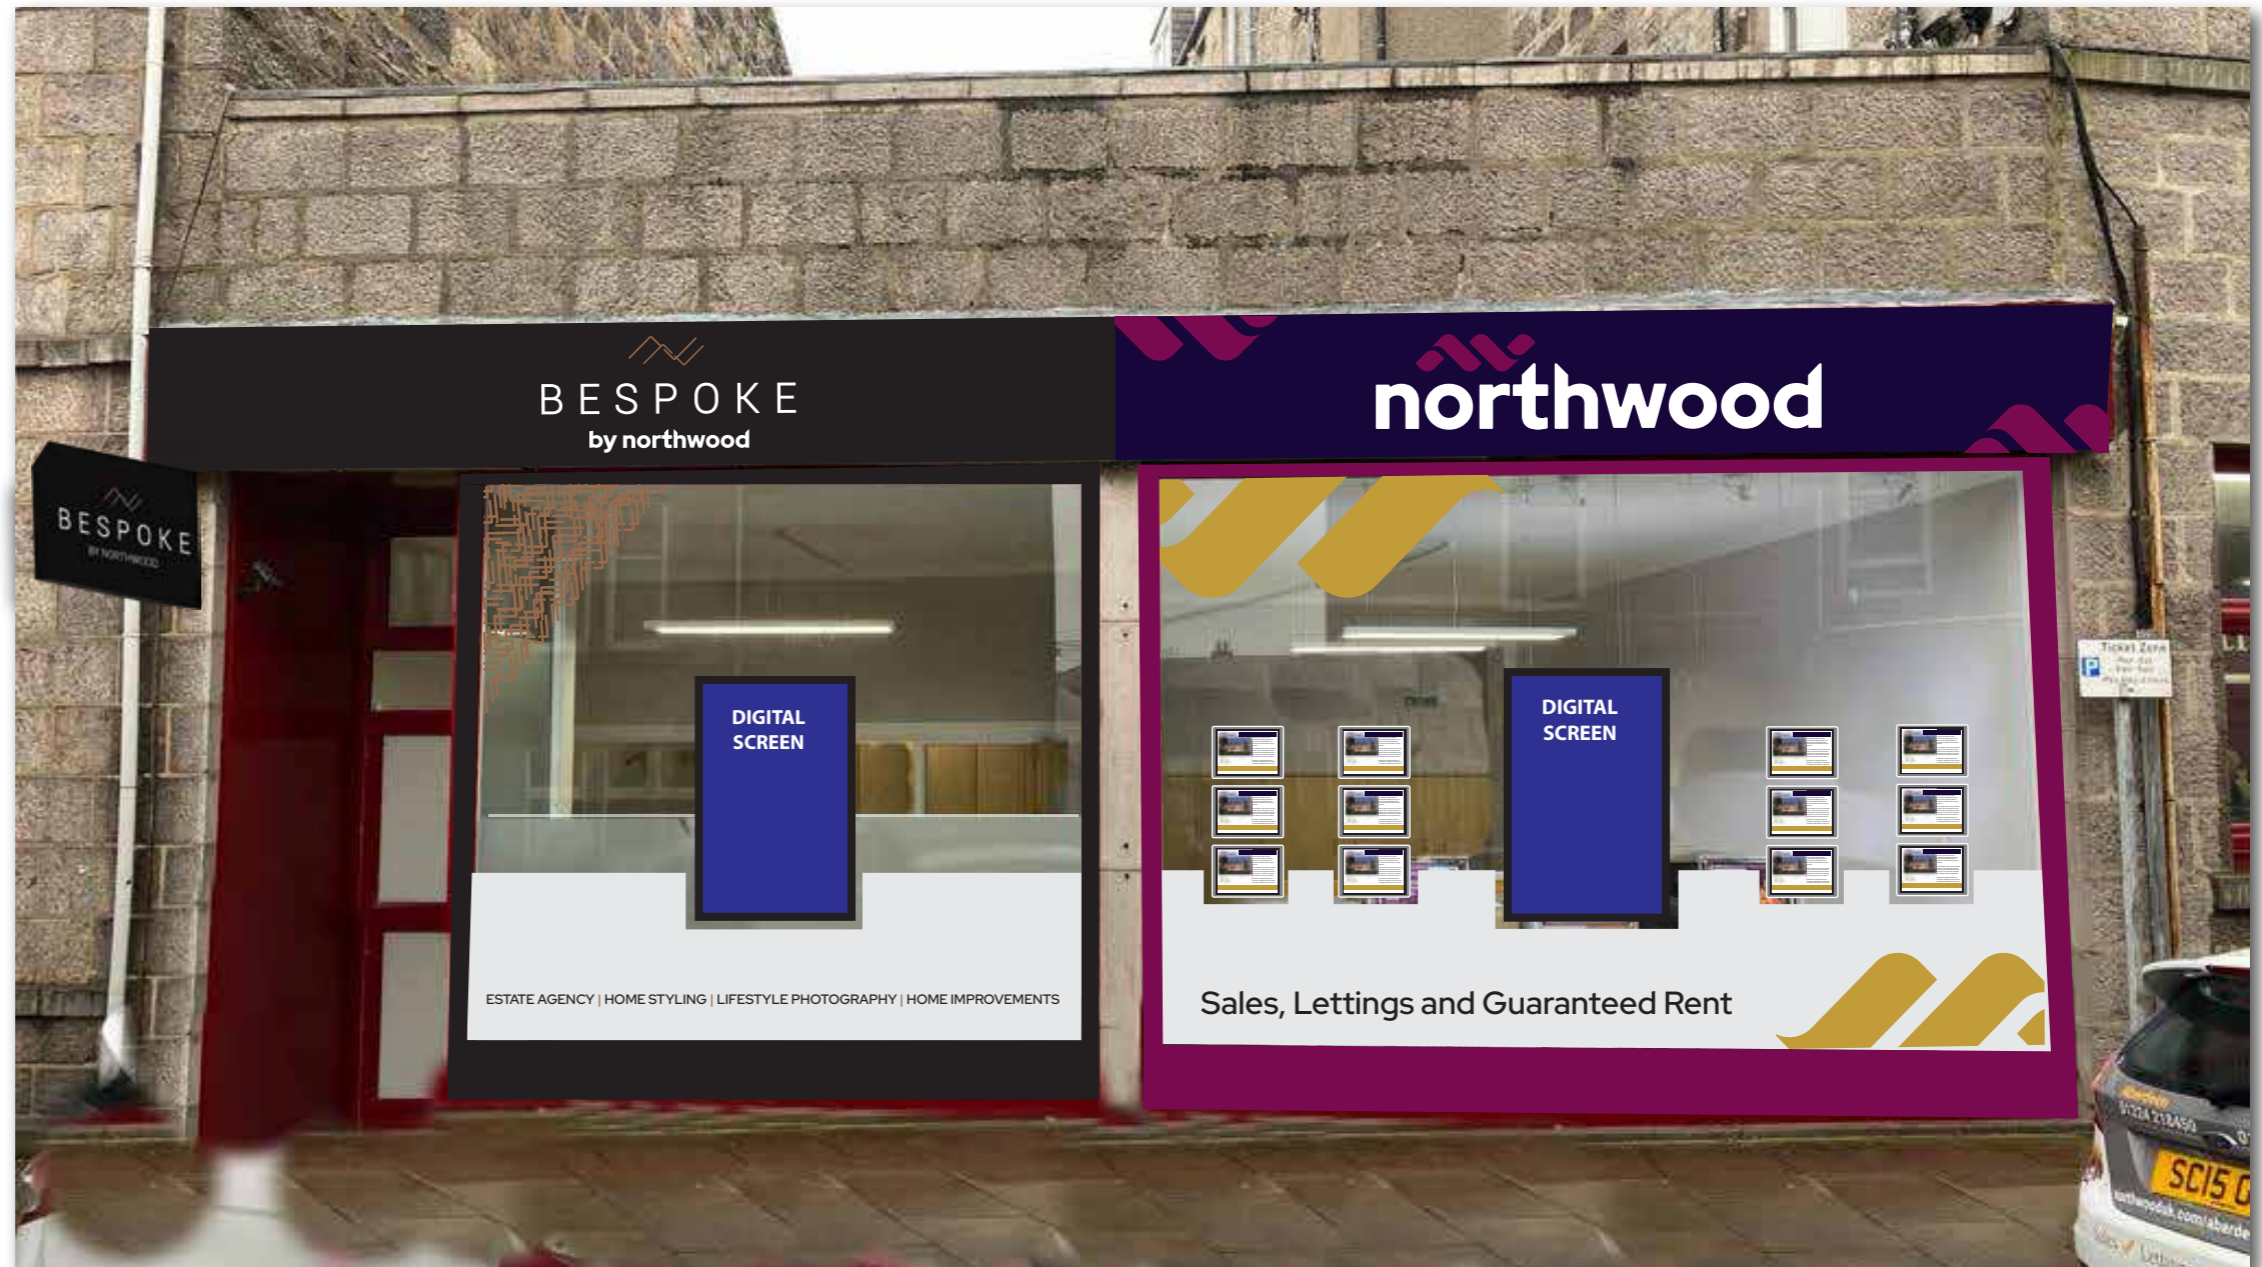

Wallfield Crescent.

Cut vinyl on window with strap line and logo elements.

Rosemount Place.

Cut vinyl on window with strap line and logo elements.

Wallfield Crescent.

Cut vinyl on window with strap line and logo elements. Etch cut to match A3 adverts and digital screen.

Printed etch with Rent guarantee strapline on large window above door.

Opening times for door. This can be done either reversed print, printed etch or in cut vinyl. Other choice is double sided, with message on back, Thanks for visiting