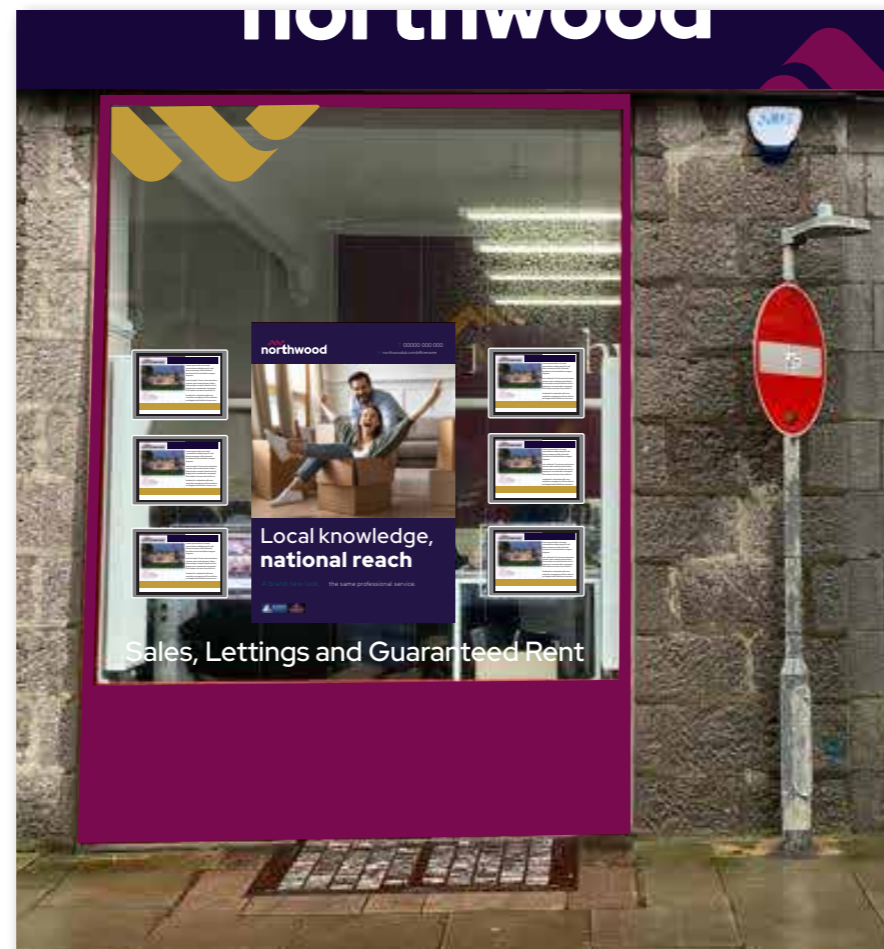

Wallfield Crescent.

Cut vinyl on window with strap line and logo elements.

Rosemount Place.

Cut vinyl on window with strap line and logo elements.

Wallfield Crescent.

Cut vinyl on window with strap line and logo elements. Etch cut to match A3 adverts and digital screen.

Printed etch with Rent guarantee strapline on large window above door.

Opening times for door. This can be done either reversed print, printed etch or in cut vinyl. Other choice is double sided, with message on back, Thanks for visiting