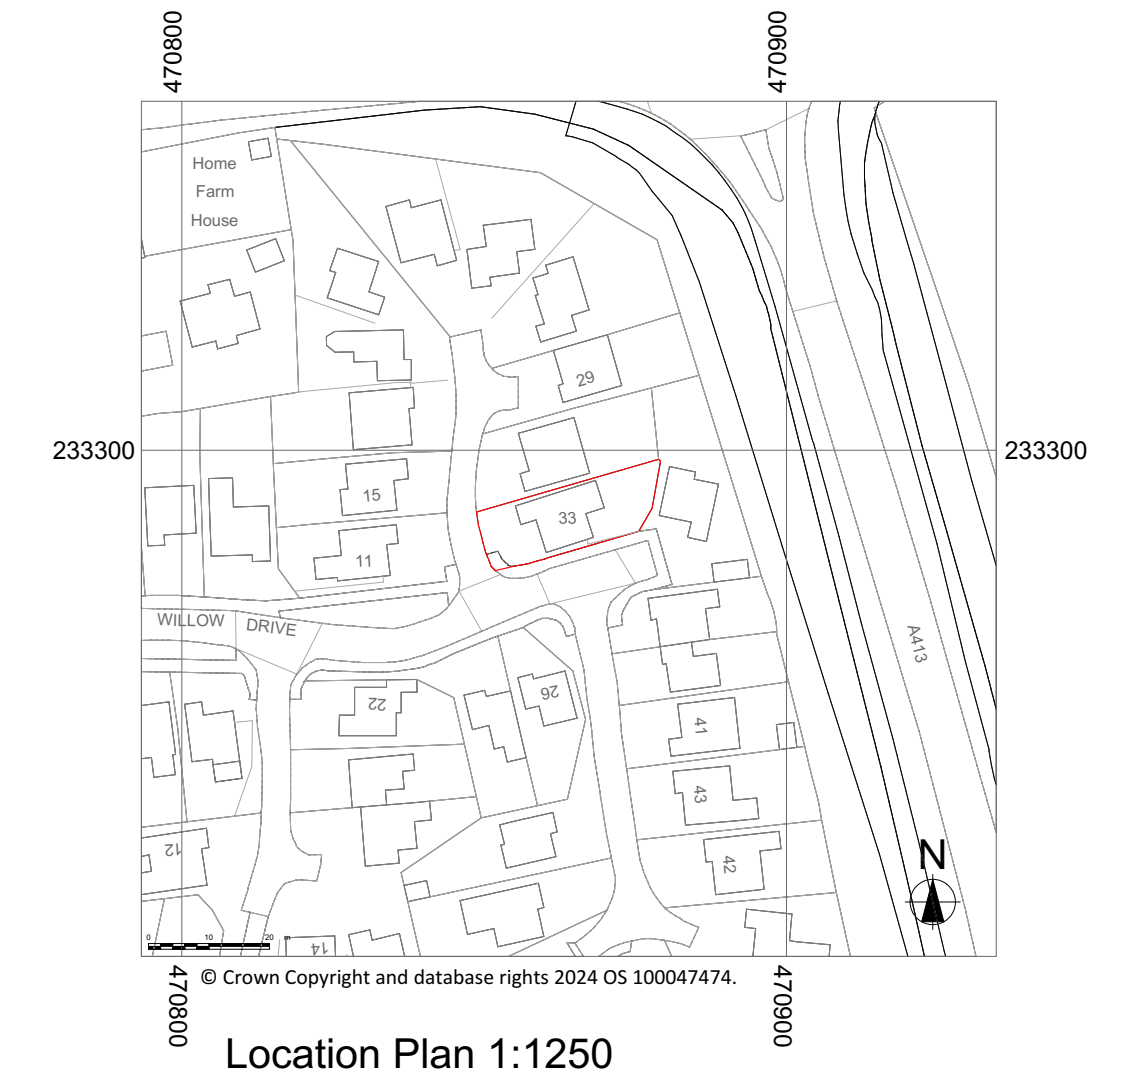

-This drawing is the property of BL Design & Construction Consultancy Limited

Existing Block Plan 1:200

Proposed Block Plan 1:200

Company Title		
 BL Design & Construction Consultancy 7 SHEEPCOAT CLOSE MILTON KEYNES MK5 6JL		
Job Title		
33 Willow Drive Buckingham MK18 7JH		
Drawing Name		
Existing and proposed Block Plan		
Drawn by	Date	
B LARRY	14/02/2024	
Drawing Scale		
1:200, 1:1250		
Layout ID	Status	Revision
5636		