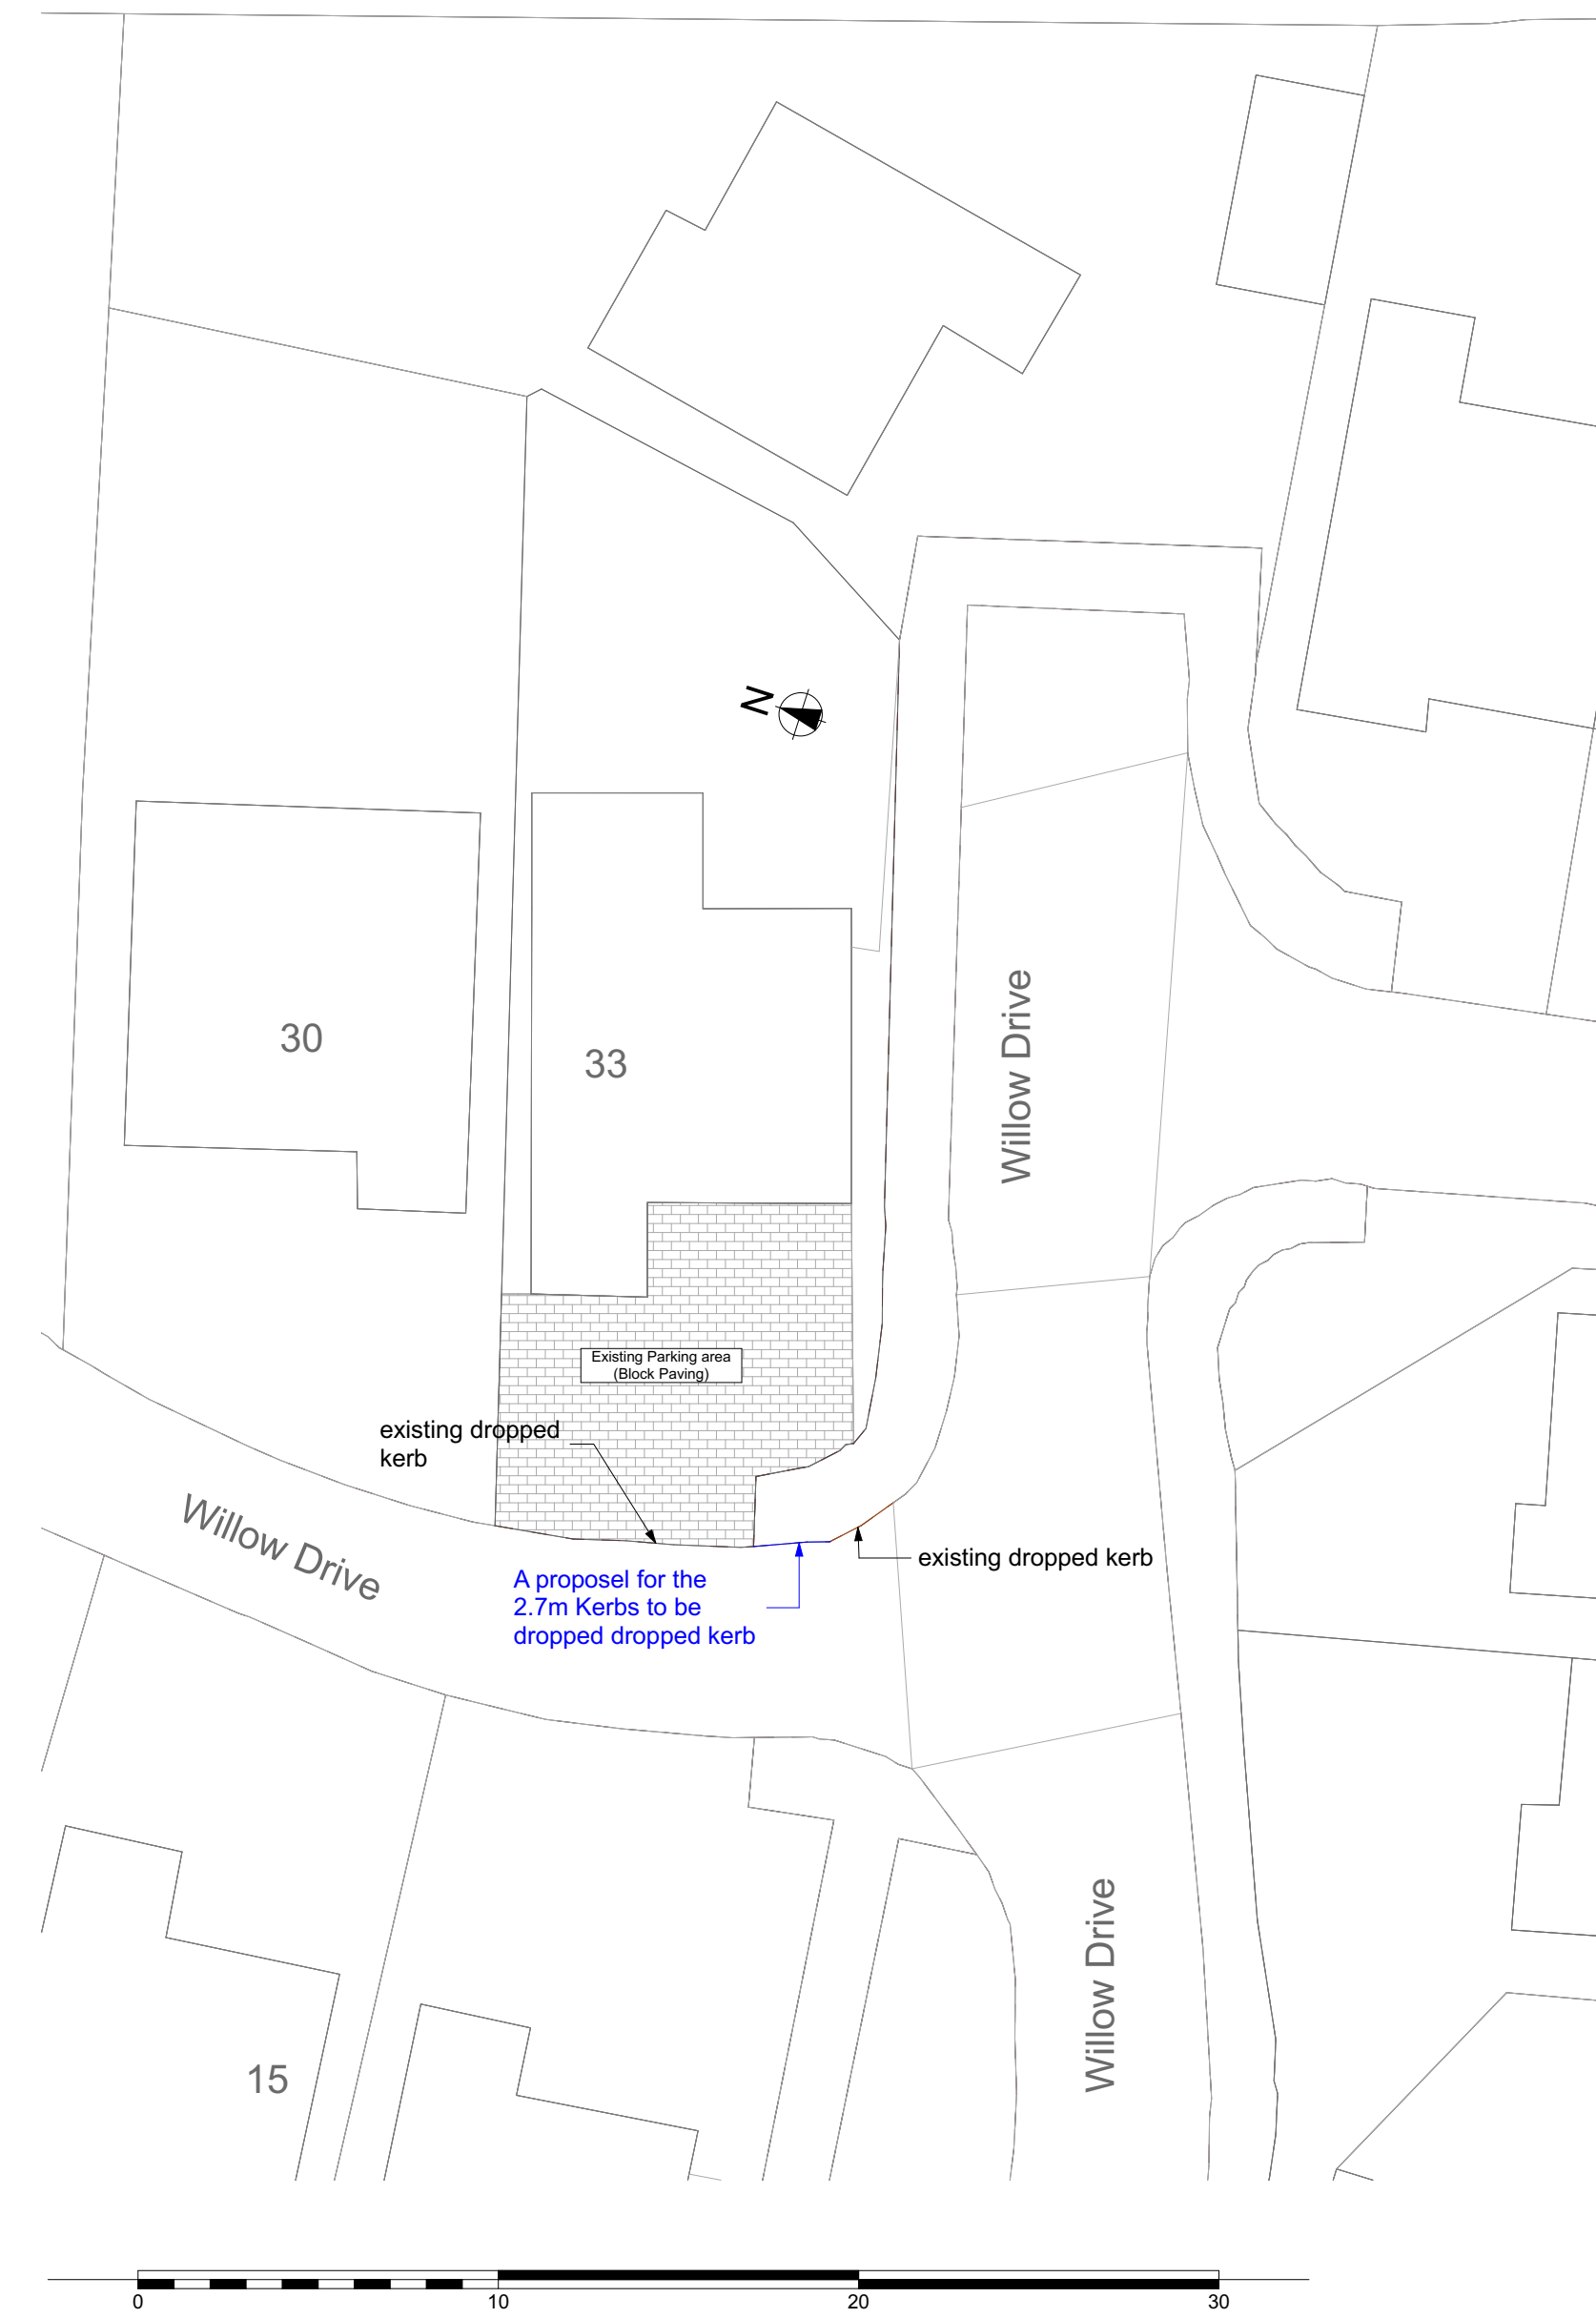

-This drawing is the property of BL Design & Construction Consultancy Limited

Existing Block Plan 1:200

Proposed Block Plan 1:200

Company Title		
 BL Design & Construction Consultancy 7 SHEEPCOAT CLOSE MILTON KEYNES MK5 6JL		
Job Title		
33 Willow Drive Buckingham MK18 7JH		
Drawing Name		
Existing and proposed Block Plan		
Drawn by	Date	
B LARRY	14/02/2024	
Drawing Scale		
1:200, 1:1250		
Layout ID	Status	Revision
5636		