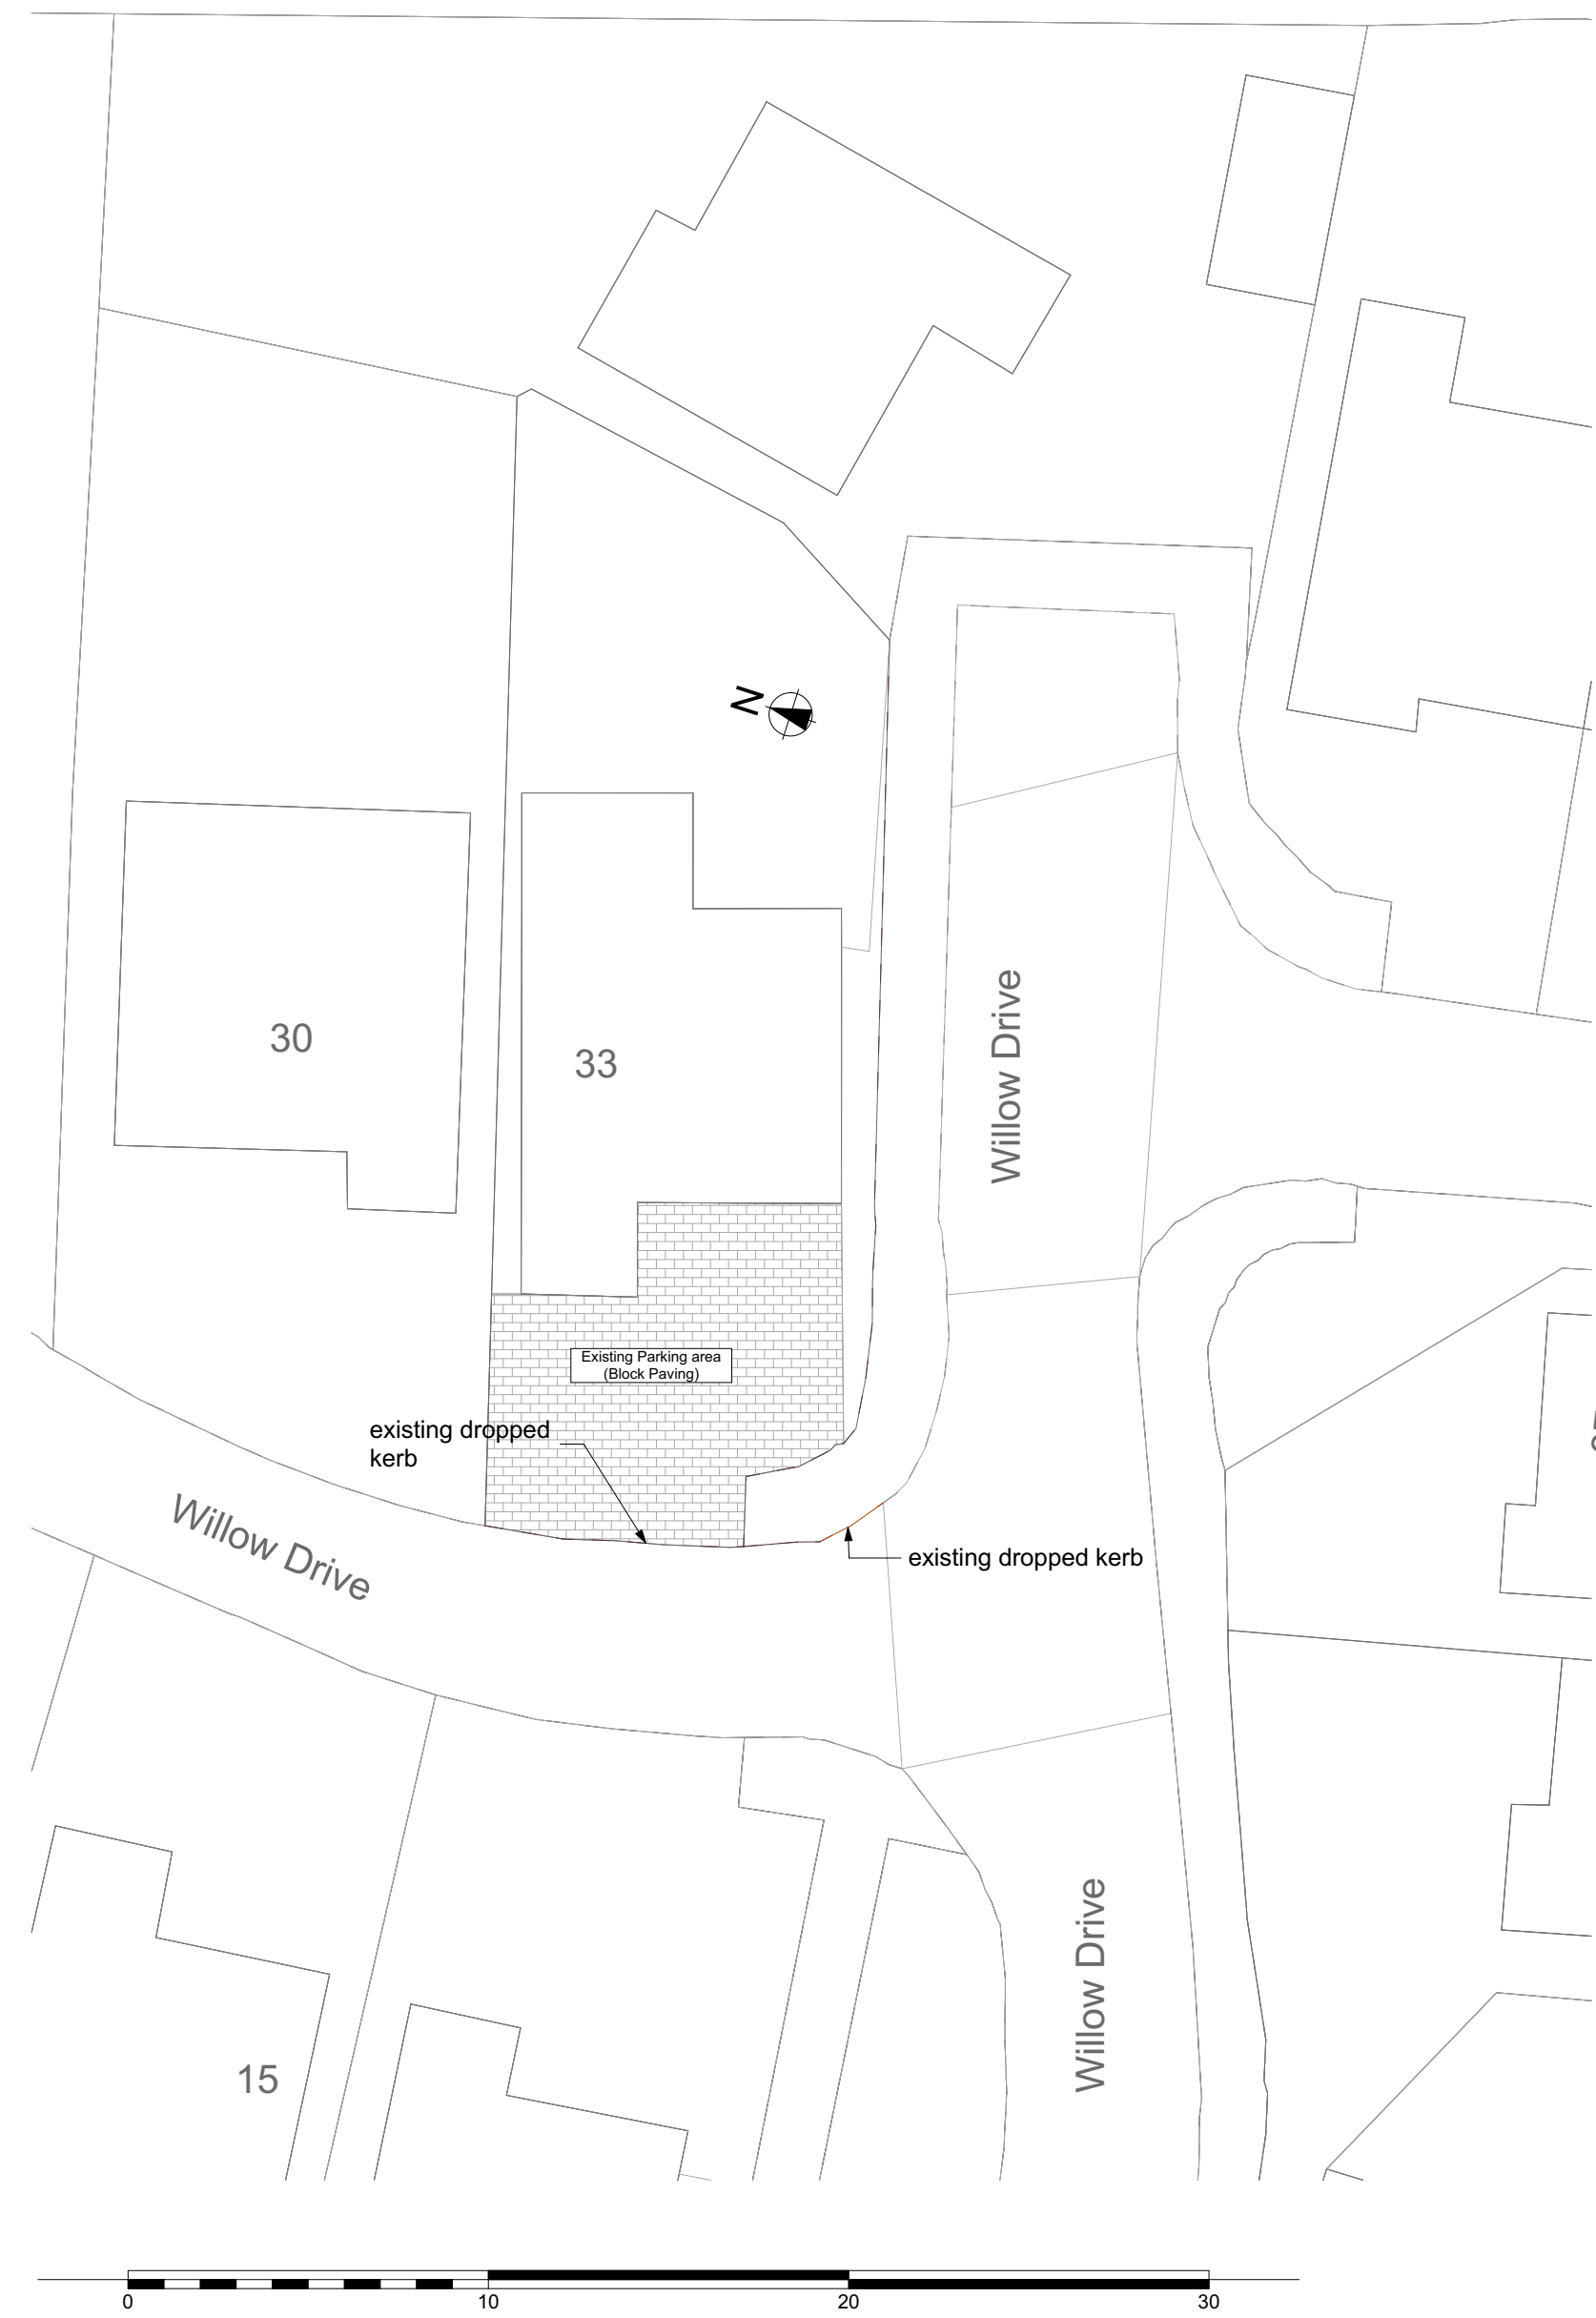

-This drawing is the property of BL Design & Construction Consultancy Limited

Existing Block Plan 1:200

Proposed Block Plan 1:200

Company Title		
 BL Design & Construction Consultancy 7 SHEEPCOAT CLOSE MILTON KEYNES MK5 6JL		
Job Title		
33 Willow Drive Buckingham MK18 7JH		
Drawing Name		
Existing and proposed Block Plan		
Drawn by	Date	
B LARRY	14/02/2024	
Drawing Scale		
1:200, 1:1250		
Layout ID	Status	Revision
5636		