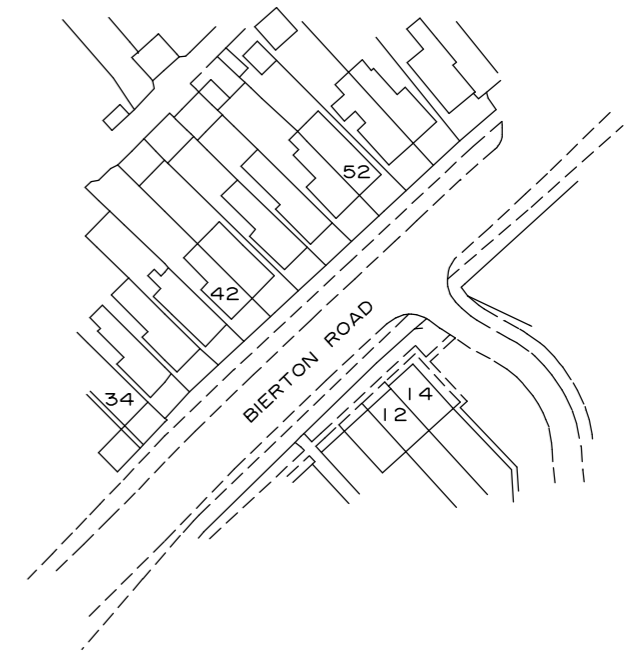

SITE PLAN
SCALE 1:200

Ordnance Survey (c) Crown Copyright 2024. All rights reserved. Licence number 100022432

LOCATION PLAN
SCALE 1:1250

CLIVE BALDWIN *Building Design*

Witches Moon, Stony Lane, Little Kingshill, Bucks. HP16 0DS.
Telephone: 01494 936869

46 BIERTON ROAD
AYLESBURY

Existing site plan

Scale: 1:200 @ A2

Date: JANUARY 2024

2322/03

Scale this drawing for Planning purposes only.
All dimensions are to be checked on site and any discrepancies reported.