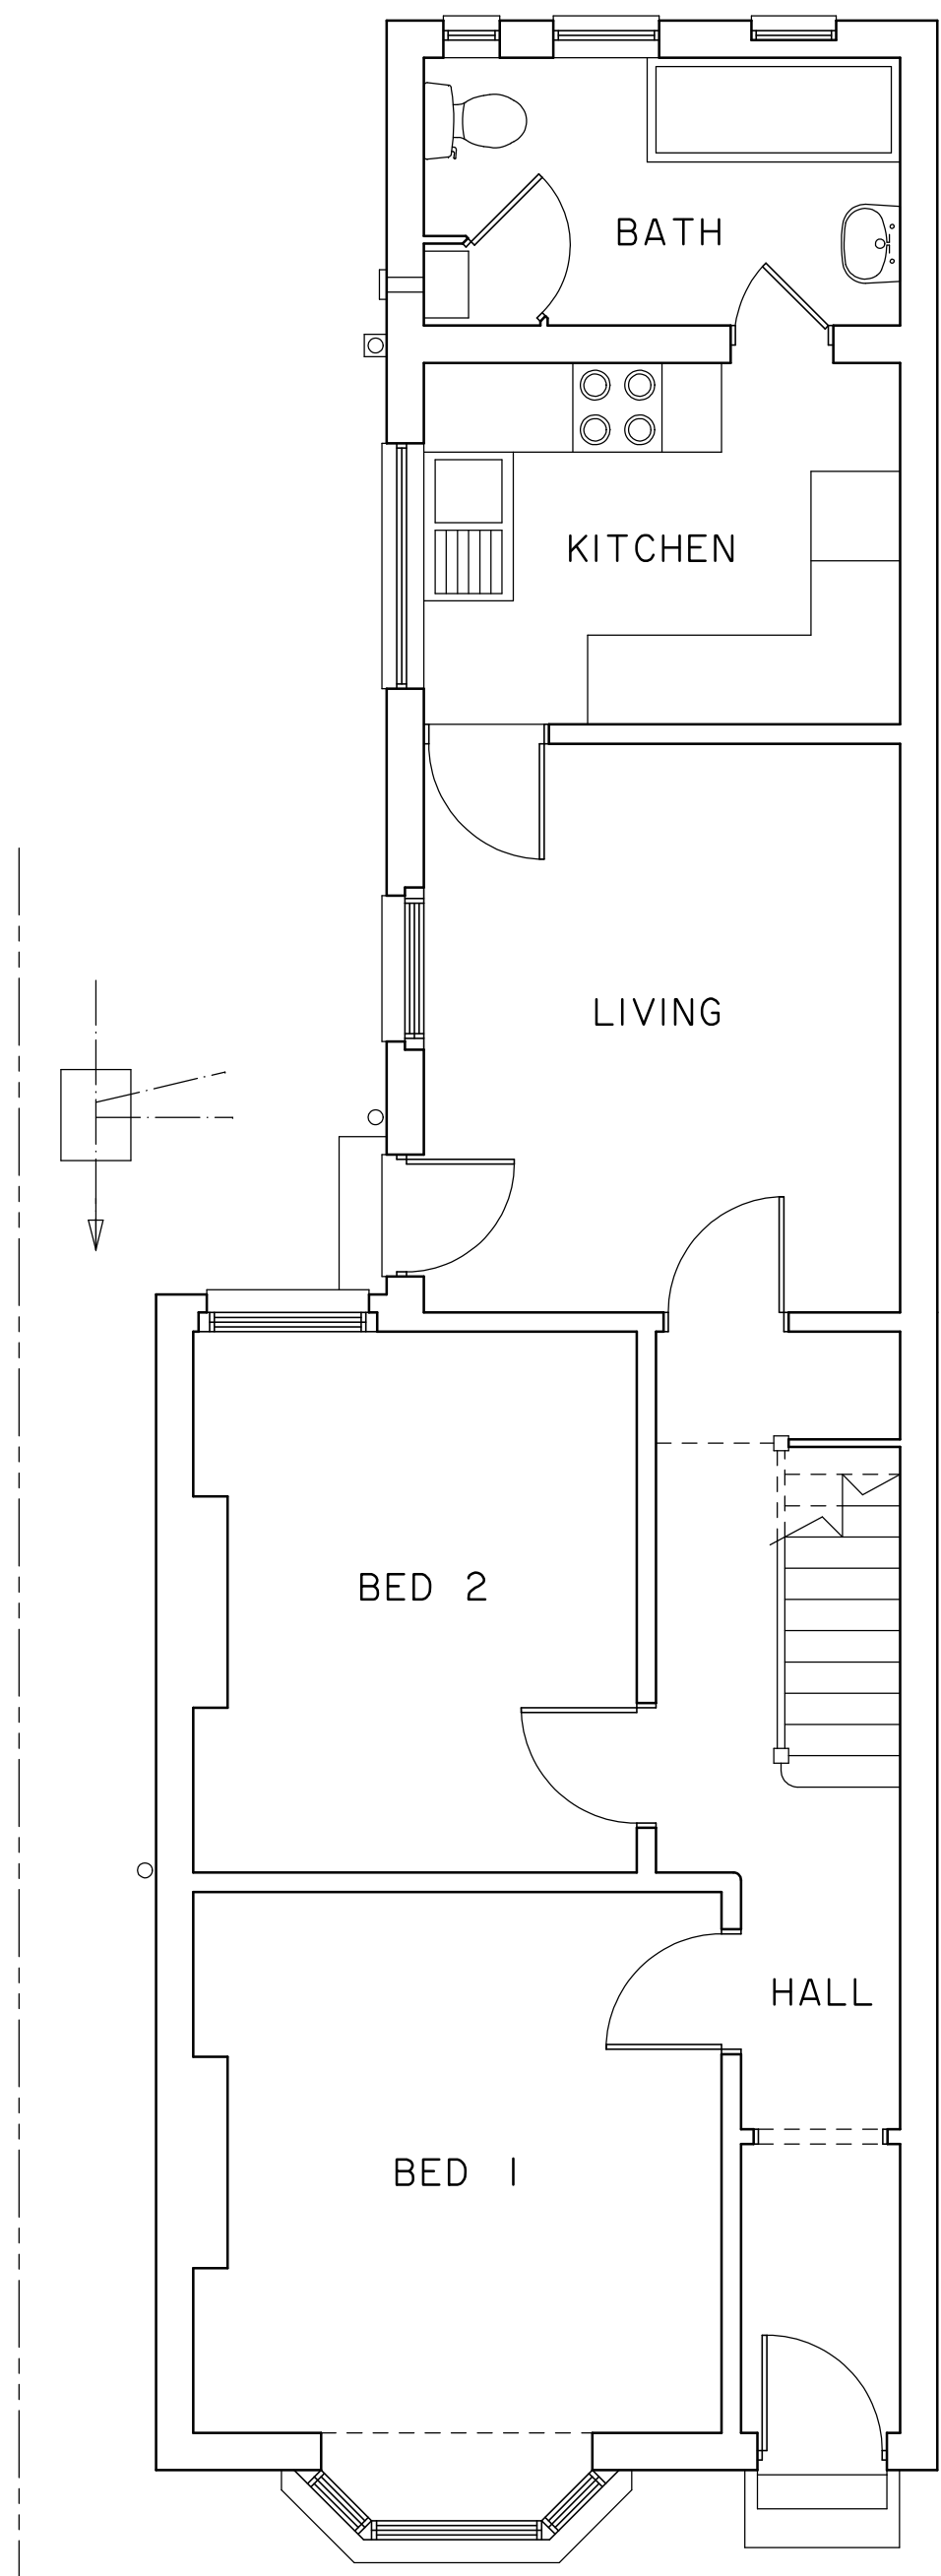

FRONT

R H SIDE

REAR

L H SIDE

No access

GROUND FLOOR

FIRST FLOOR

FRONT

R H SIDE

REAR

L H SIDE

**CLIVE BALDWIN** *Building Design*  
 Witches Moon, Stony Lane, Little Kingshill, Bucks. HP16 0DS.  
 Telephone: 01494 936869

46 BIERTON ROAD  
 AYLESBURY

Survey

Scale: 1:50, 1:100 @ A1 Date: JULY 2023

2322/01

Scale this drawing for Planning purposes only.  
 All dimensions are to be checked on site and any discrepancies reported.