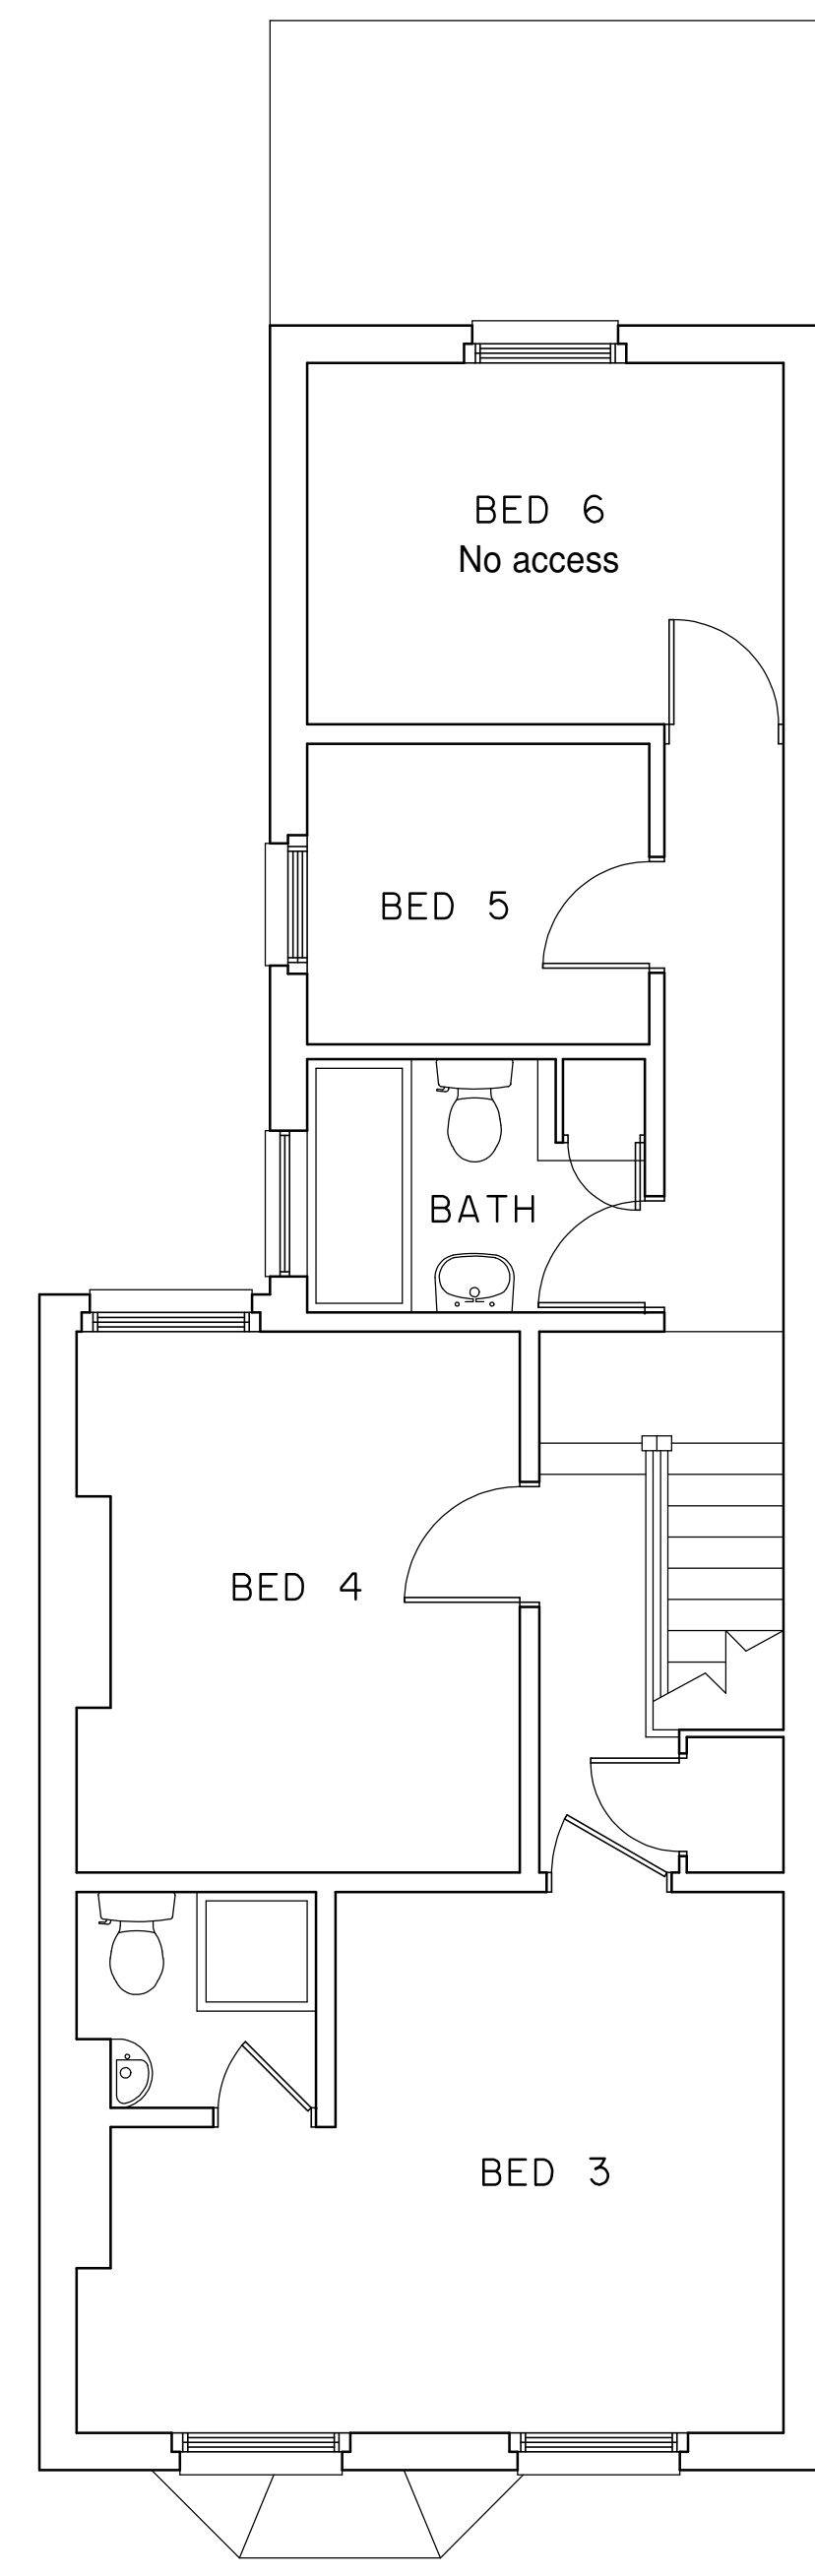

FRONT

R H SIDE

REAR

L H SIDE

No access

GROUND FLOOR

FIRST FLOOR

FRONT

R H SIDE

REAR

L H SIDE

**CLIVE BALDWIN** *Building Design*  
 Witches Moon, Stony Lane, Little Kingshill, Bucks. HP16 0DS.  
 Telephone: 01494 936869

46 BIERTON ROAD  
 AYLESBURY

Survey

Scale: 1:50, 1:100 @ A1 Date: JULY 2023

2322/01

Scale this drawing for Planning purposes only.  
 All dimensions are to be checked on site and any discrepancies reported.