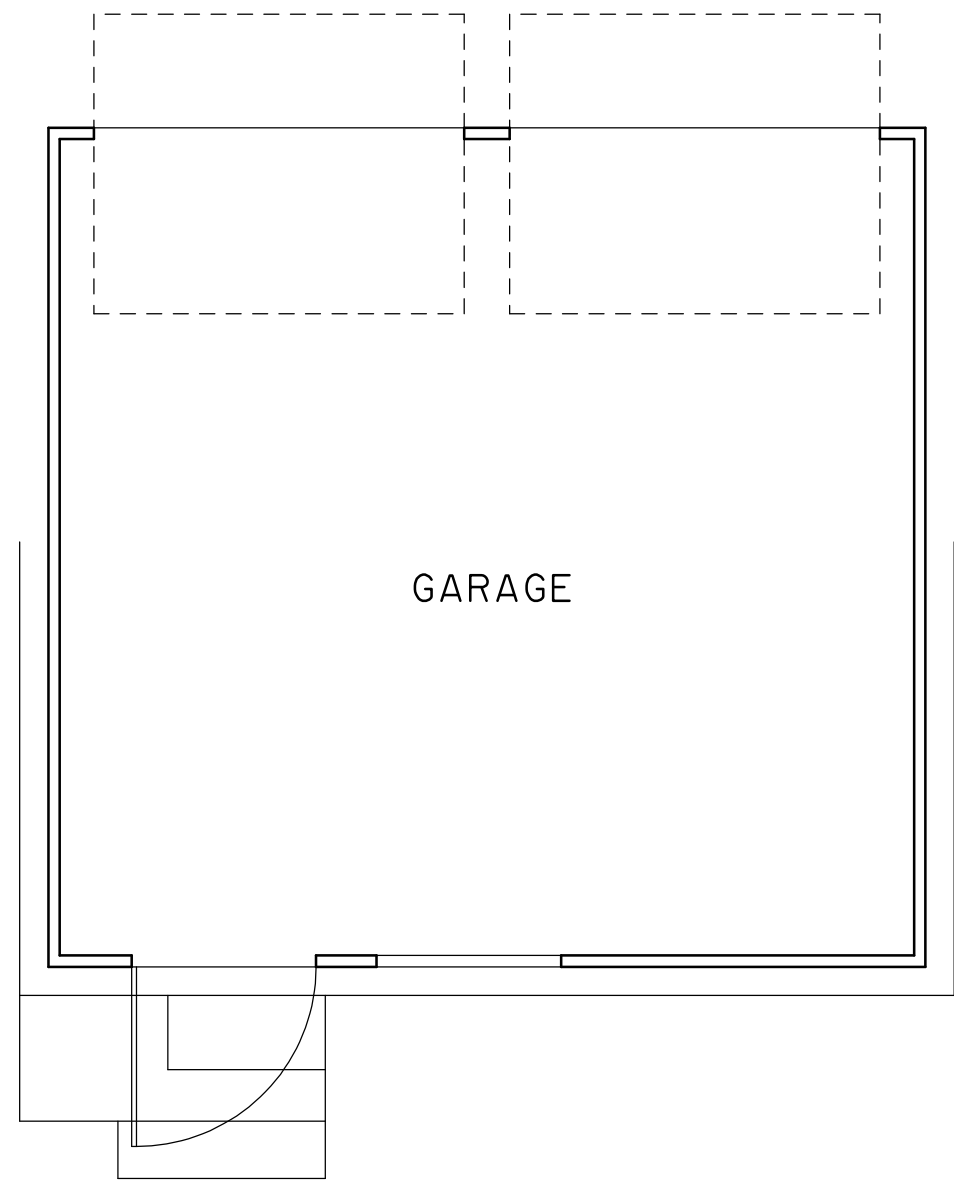

FRONT

R H SIDE

REAR

L H SIDE

No access

GROUND FLOOR

FIRST FLOOR

FRONT

R H SIDE

REAR

L H SIDE

**CLIVE BALDWIN** *Building Design*  
 Witches Moon, Stony Lane, Little Kingshill, Bucks. HP16 0DS.  
 Telephone: 01494 936869

46 BIERTON ROAD  
 AYLESBURY

Survey

Scale: 1:50, 1:100 @ A1 Date: JULY 2023

2322/01

Scale this drawing for Planning purposes only.  
 All dimensions are to be checked on site and any discrepancies reported.