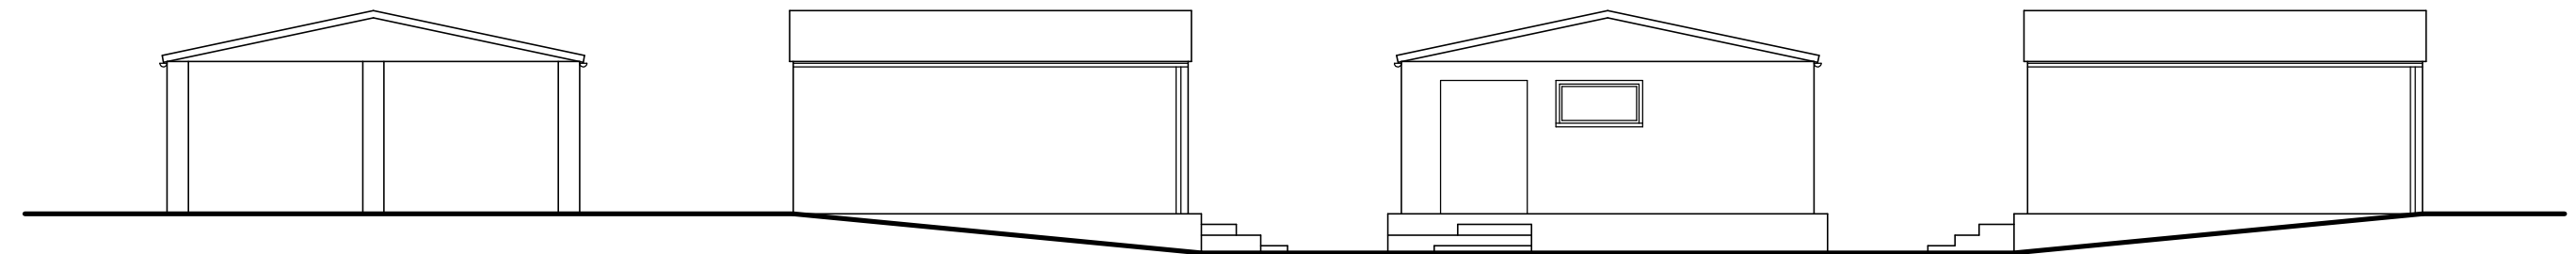

FRONT

R H SIDE

REAR

L H SIDE

No access

GROUND FLOOR

FIRST FLOOR

FRONT

R H SIDE

REAR

L H SIDE

**CLIVE BALDWIN** *Building Design*  
 Witches Moon, Stony Lane, Little Kingshill, Bucks. HP16 0DS.  
 Telephone: 01494 936869

46 BIERTON ROAD  
 AYLESBURY

Survey

Scale: 1:50, 1:100 @ A1 Date: JULY 2023