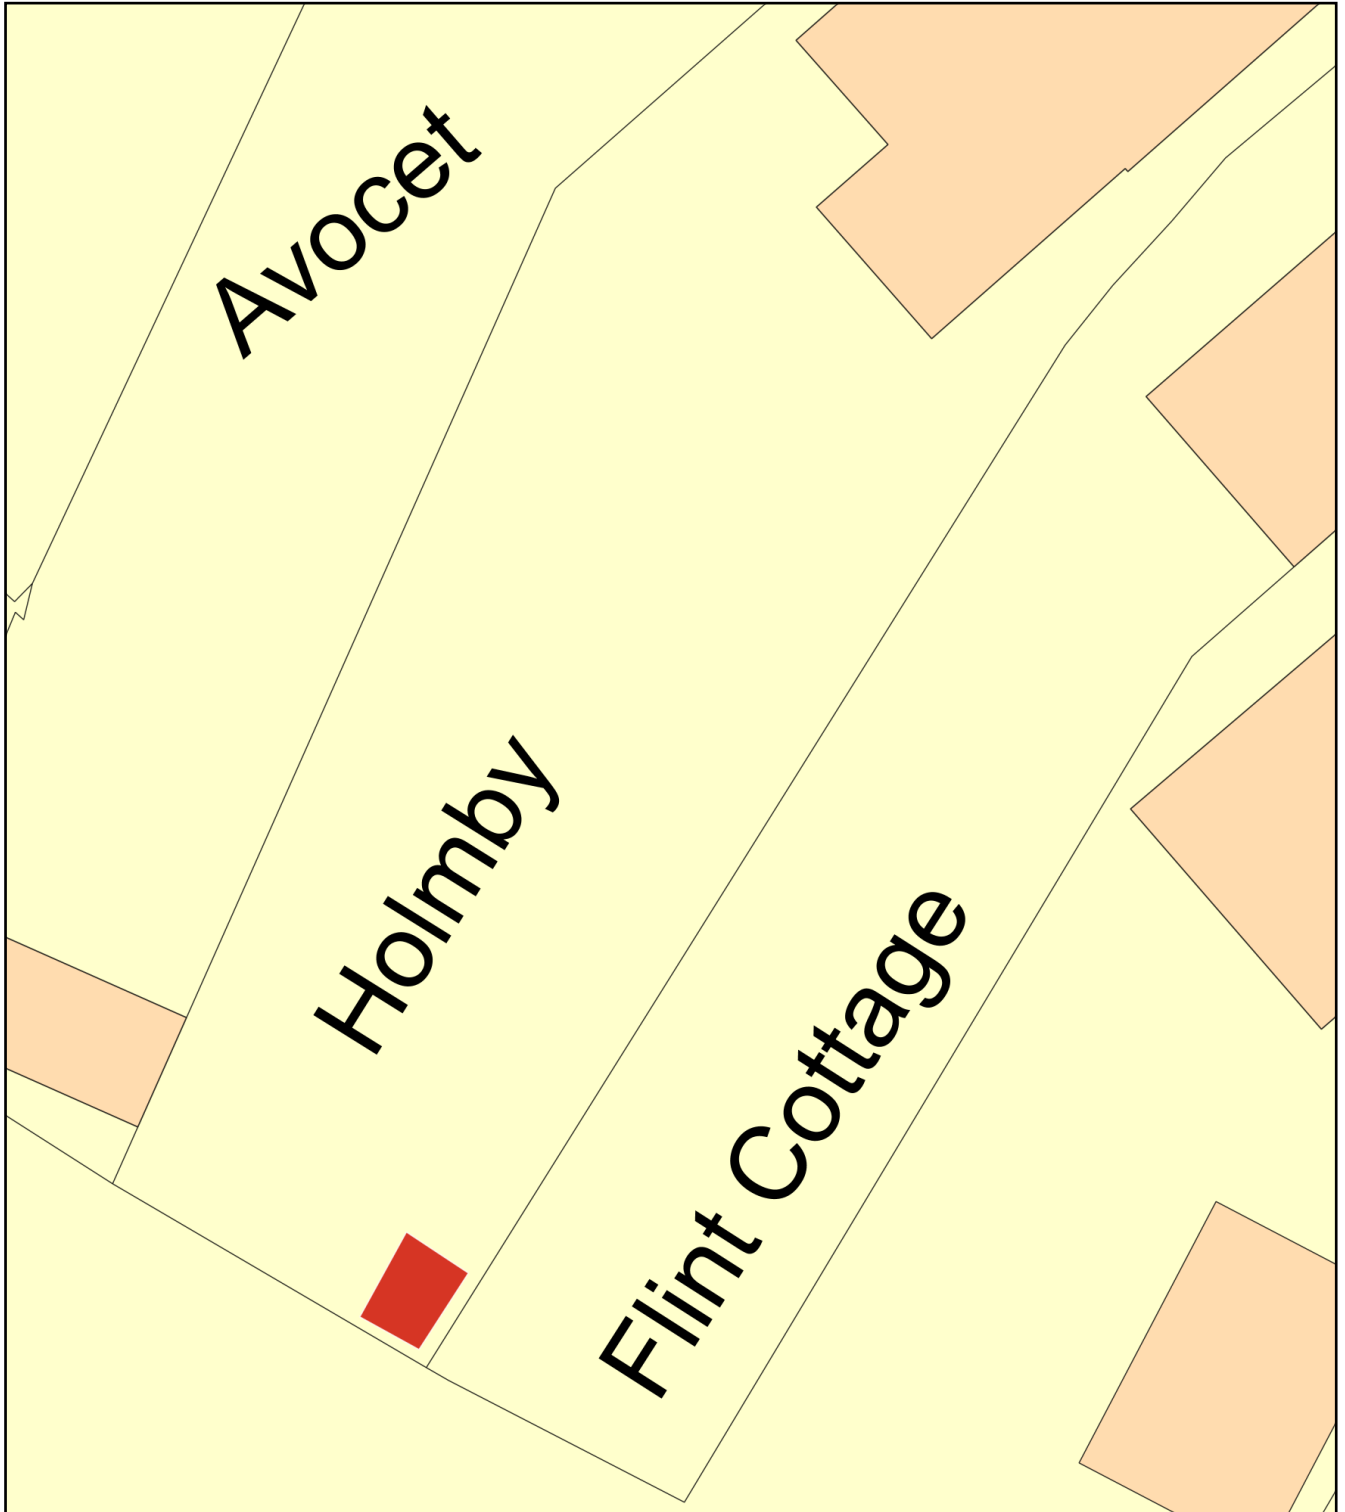

Holmby shed

Plan Produced for: Simon Foster
Date Produced: 02 Jan 2024
Plan Reference Number: TQRQM24002183007830
Scale: 1:200 @ A4