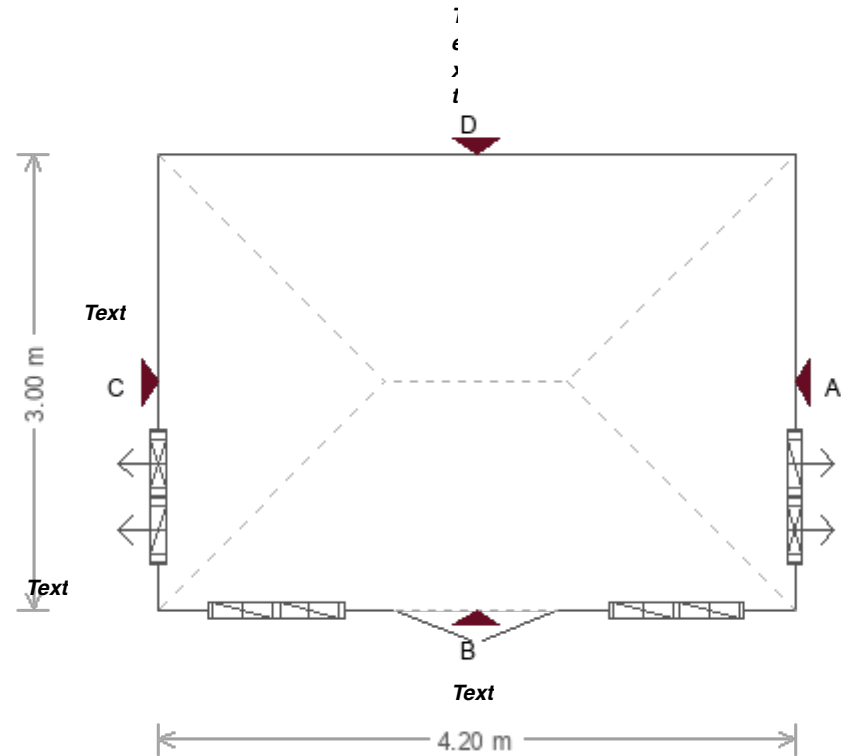

Scale 1:50

<b>Customer Name</b>	Mrs Mansell	<b>Building</b>	3.0 x 4.2m Cley	
<b>Customer Address</b>	1 The Square, Prinsted, Emsworth, Hampshire, PO10 8HT	<b>Drawing Date</b>	23rd January 2024	
		<b>Drawing Title</b>	Plan View	<b>Sheet</b> 2/6