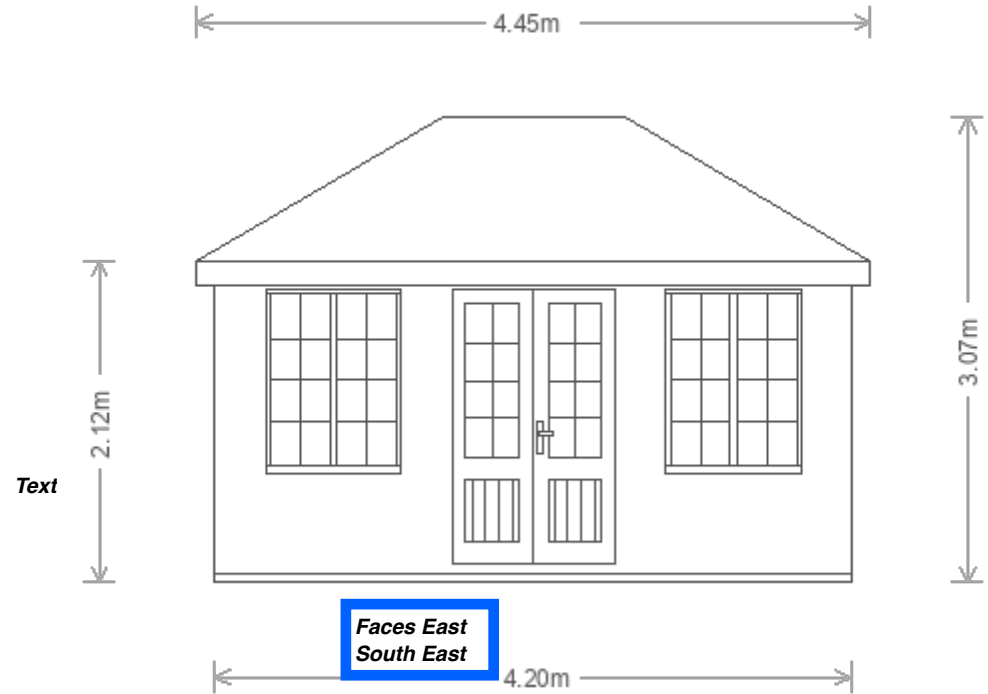

Scale 1:50

Customer Name	Mrs Mansell	Building	3.0 x 4.2m Cley	
Customer Address	1 The Square, Prinsted, Emsworth, Hampshire, PO10 8HT	Drawing Date	23rd January 2024	
		Drawing Title	Elevation B View	Sheet 4/6