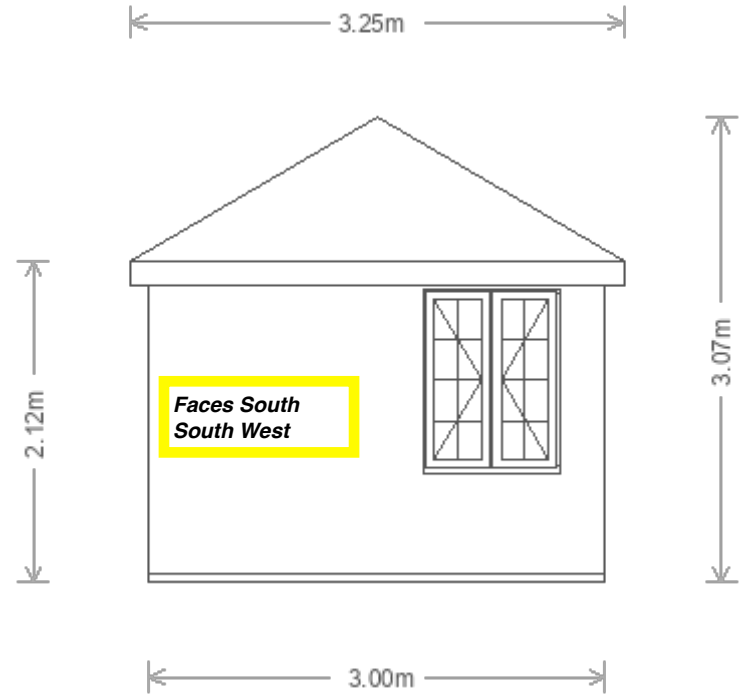

Scale 1:50

<b>Customer Name</b>	Mrs Mansell	<b>Building</b>	3.0 x 4.2m Cley	
<b>Customer Address</b>	1 The Square, Prinsted, Emsworth, Hampshire, PO10 8HT	<b>Drawing Date</b>	23rd January 2024	
		<b>Drawing Title</b>	Elevation C View	<b>Sheet</b> 5/6