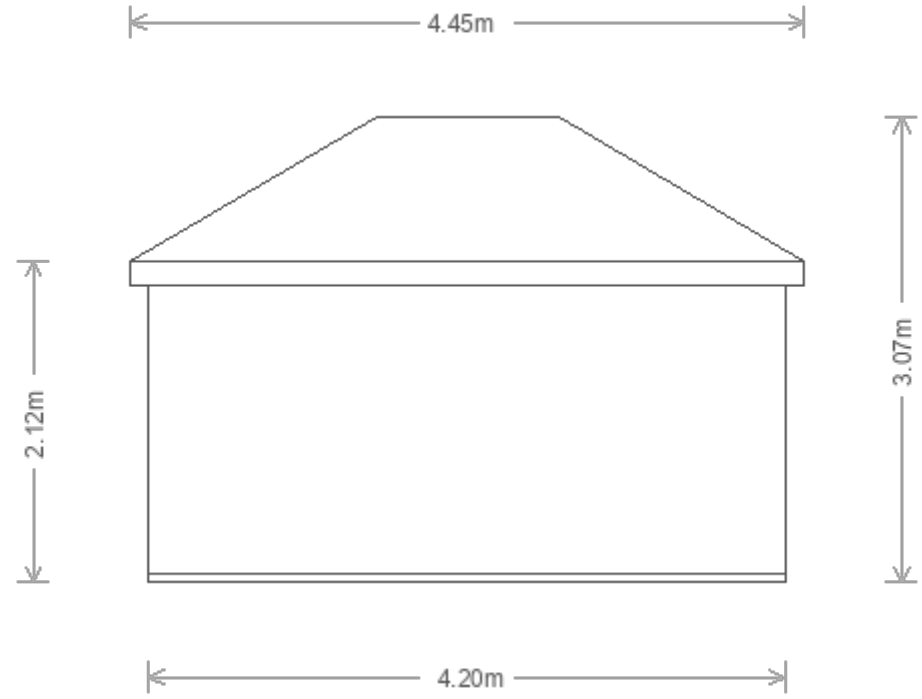

Scale 1:50

<b>Customer Name</b>	Mrs Mansell	<b>Building</b>	3.0 x 4.2m Cley	
<b>Customer Address</b>	1 The Square, Prinsted, Emsworth, Hampshire, PO10 8HT	<b>Drawing Date</b>	23rd January 2024	
		<b>Drawing Title</b>	Elevation D View	<b>Sheet</b> 6/6