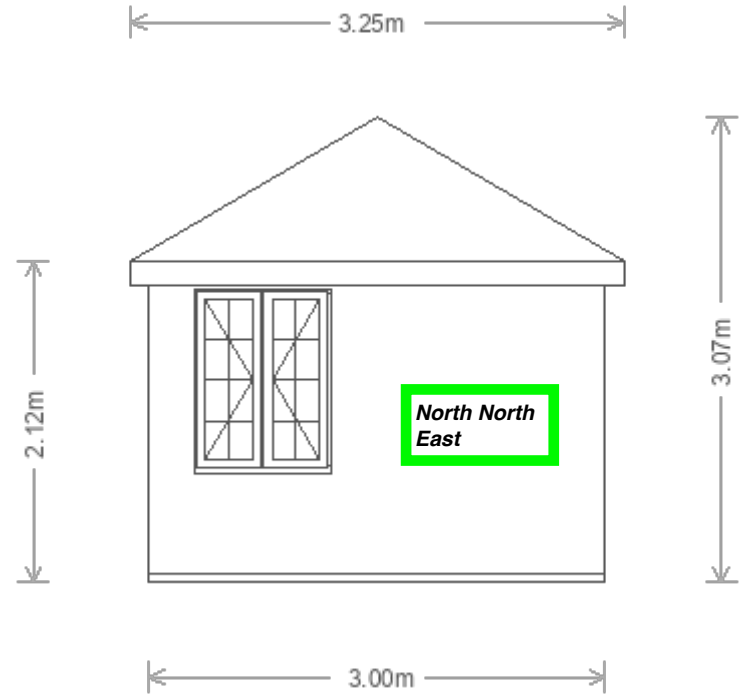

Scale 1:50

<b>Customer Name</b>	Mrs Mansell	<b>Building</b>	3.0 x 4.2m Cley	
<b>Customer Address</b>	1 The Square, Prinsted, Emsworth, Hampshire, PO10 8HT	<b>Drawing Date</b>	23rd January 2024	
		<b>Drawing Title</b>	Elevation A View	<b>Sheet</b> 3/6