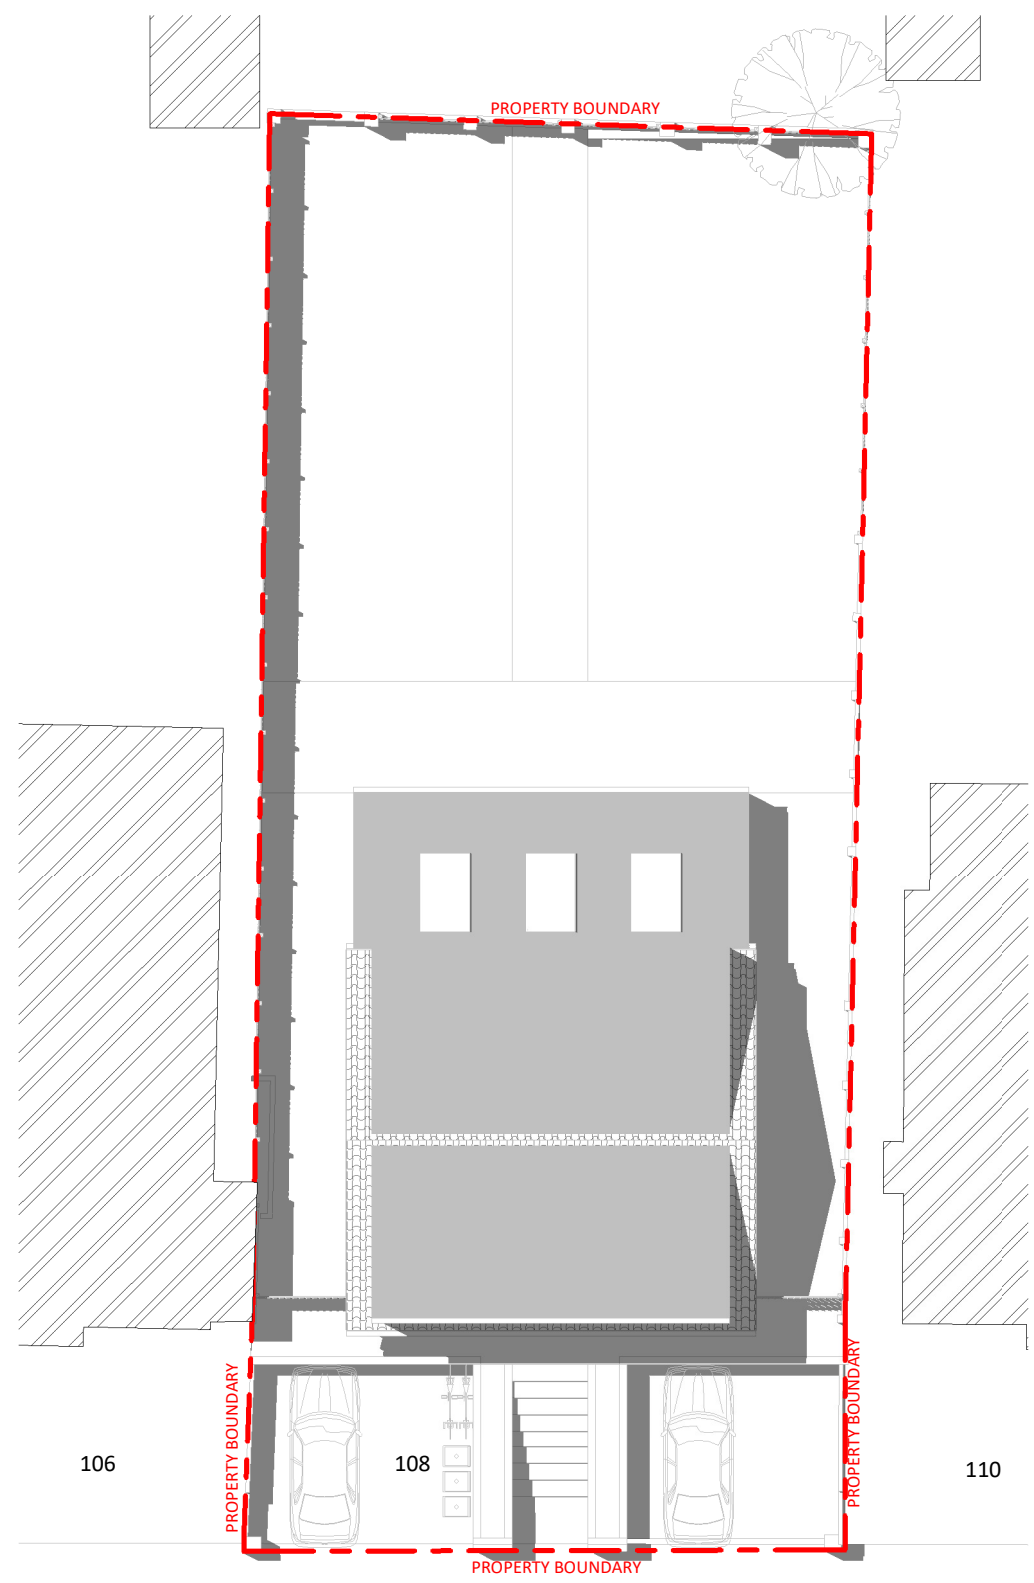

2 Existing Site Plan
1 : 200

1 Proposed Site Plan
1 : 200

Amendments			
Rev.	Ink.	Date	Description

Project:

Mohammad Tareq
108 Havelock Road, Dartford,
DA1 3JB

Title:
Planning Drawings
Proposed Site Plan

Bluetime Architecture
Design LLP. Design,
Project Management,
Build

Thames Innovation
Center, Veridion Way,
Veridion Park, Erith,
Kent DA18 4AL
Tel: 01322 521026

108 Havelock Road

Drawn by:	Scale:	@A3	Date:
HD	1 : 200		01.02.2024

Drawing No:	Rev:
BL/DRG/20240201/ 04.8	

Dimensions to be checked on site.