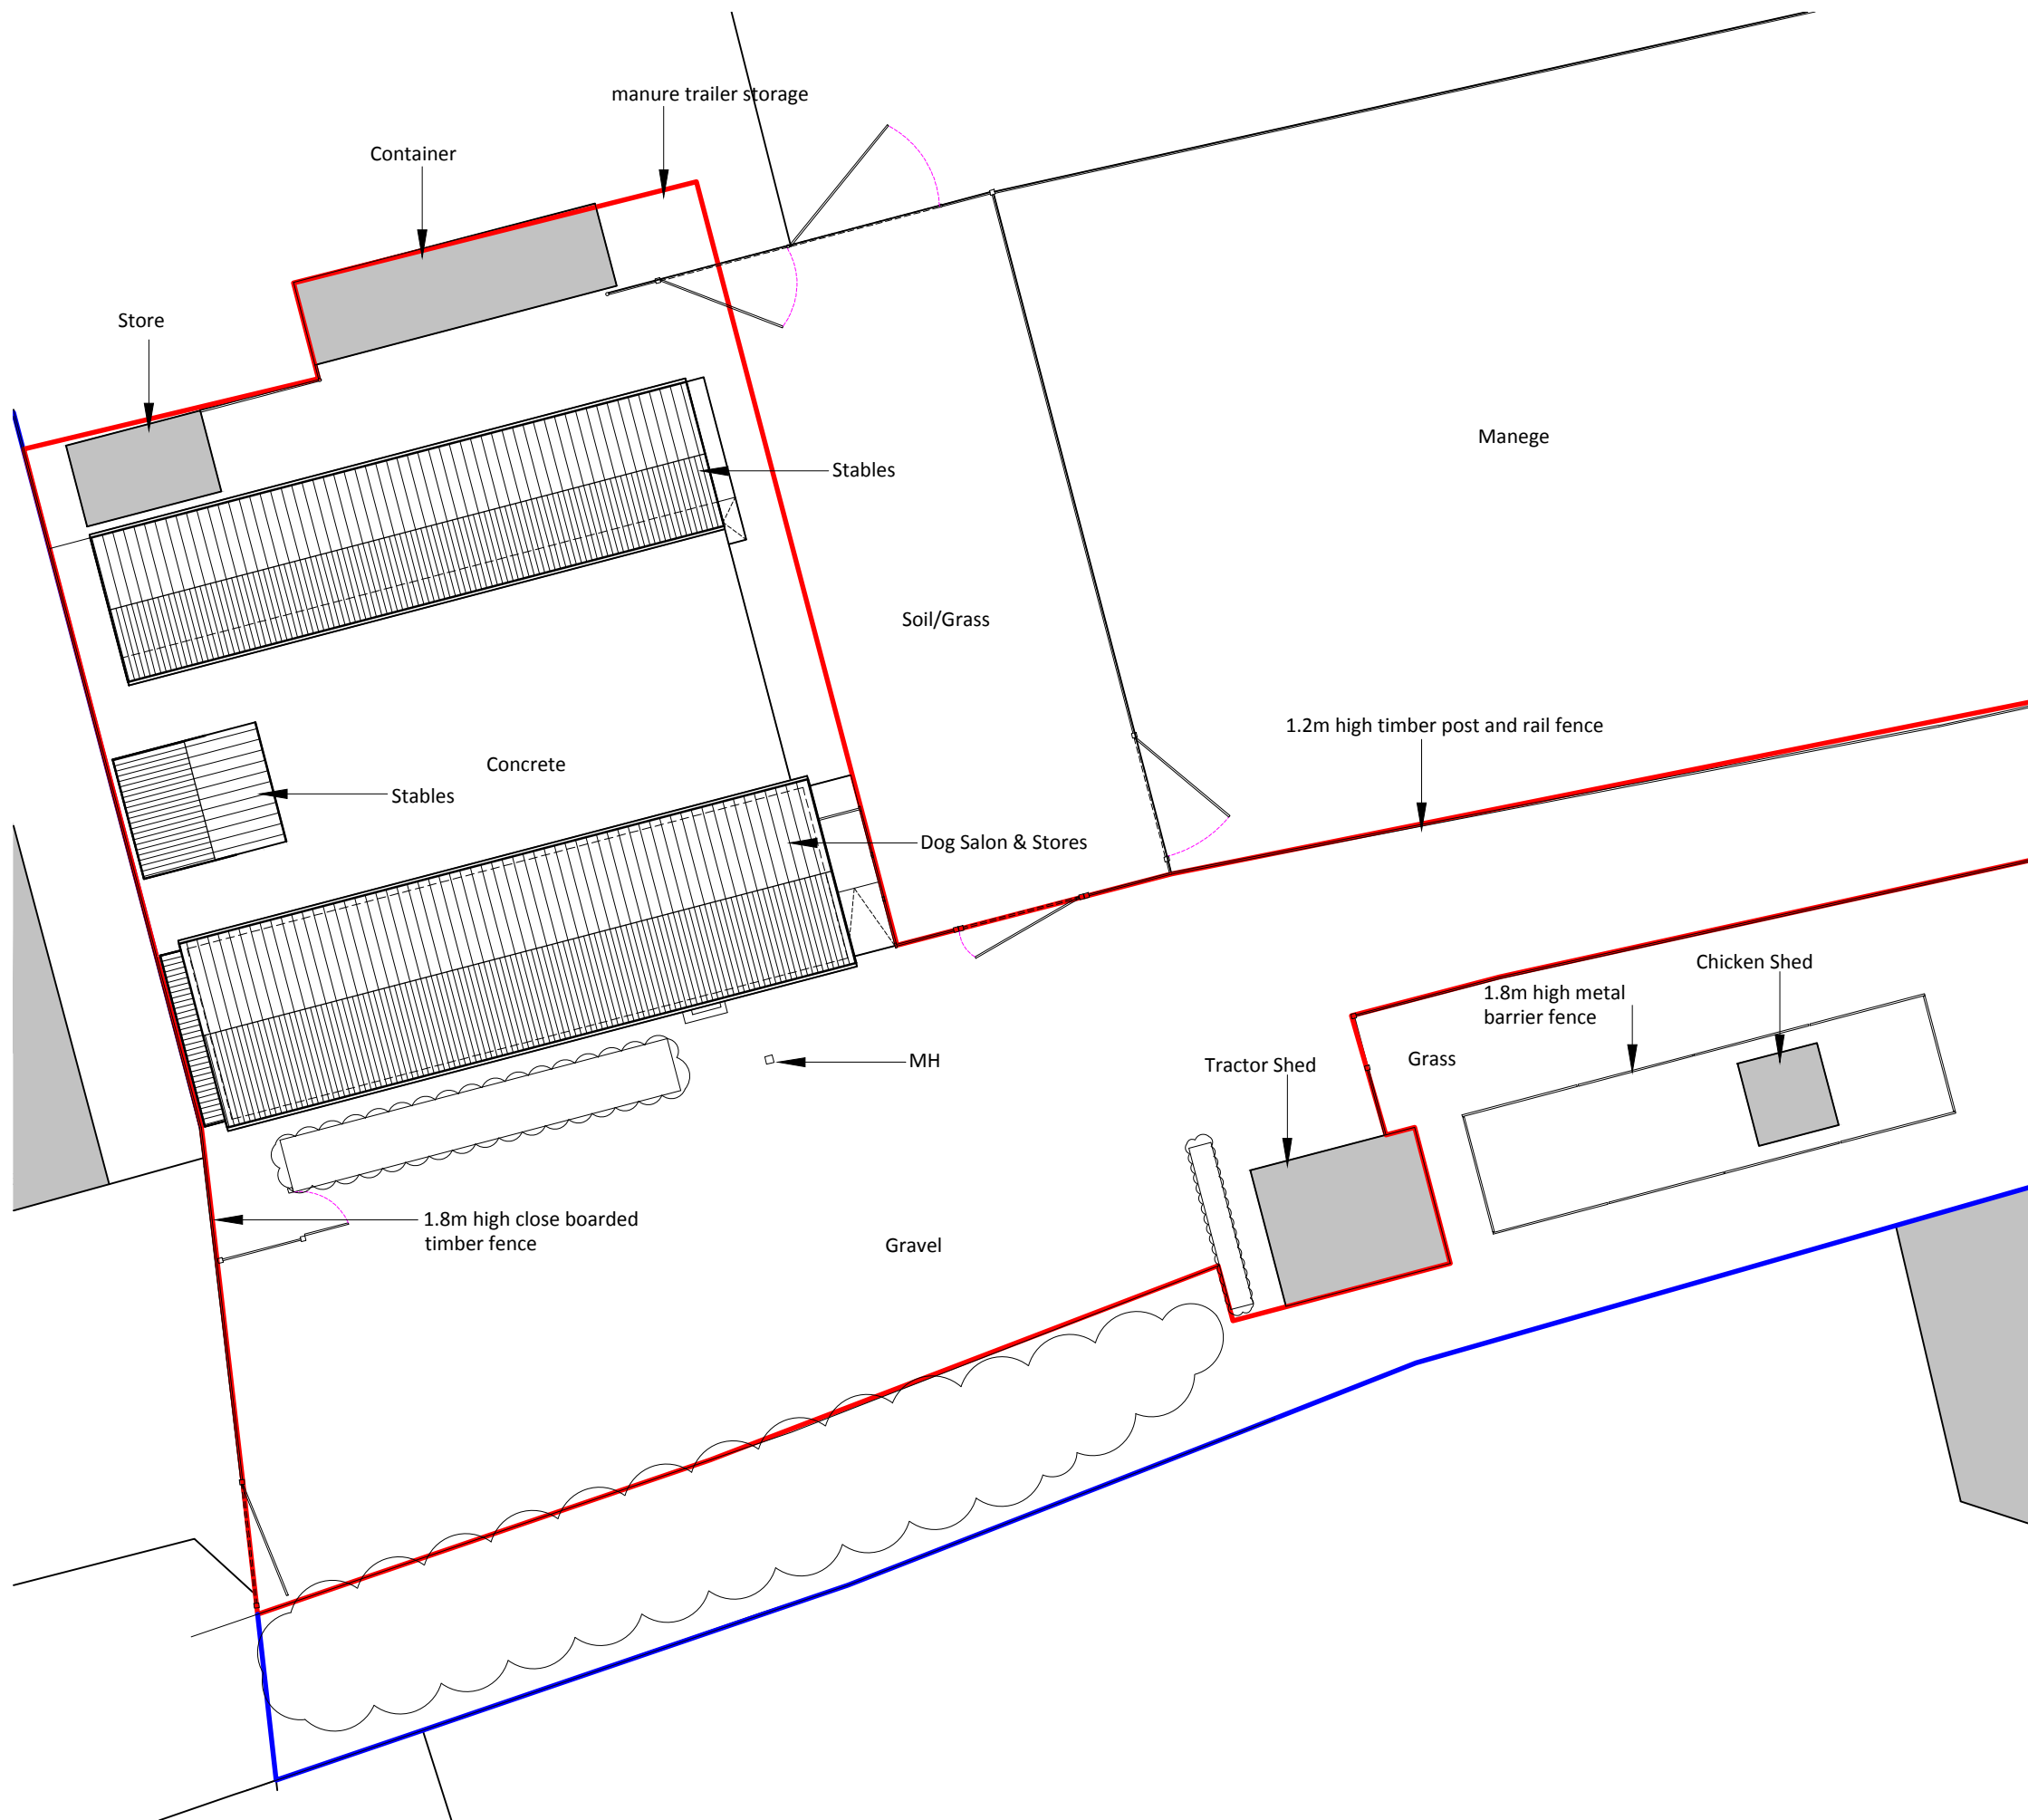

Note

This drawing is protected by copyright and must not be copied or reproduced without the written consent of Graham Simpkin Planning. All dimensions and sizes to be checked on site. North points are indicative. ©

Existing Block Plan  
1:200

2 The Parade, Ash Road, Hartley  
Longfield, Kent DA3 8BG

Tel: 01474 703705  
www.grahamsimpkinplanning.co.uk  
Email: webmail@grahamsimpkinplanning.co.uk

Project Title AJ's Dog Salon, Robimaur Farm, Clement St, Swanley BR8 7PQ		Job No 3180
Drawing Title Existing Block Plan	Drawing No 02	Revision B 14.01.2021
Date 25.11.2020	Drawn by MS	Checked by JB
Scale 1:200 @ A3	Note	