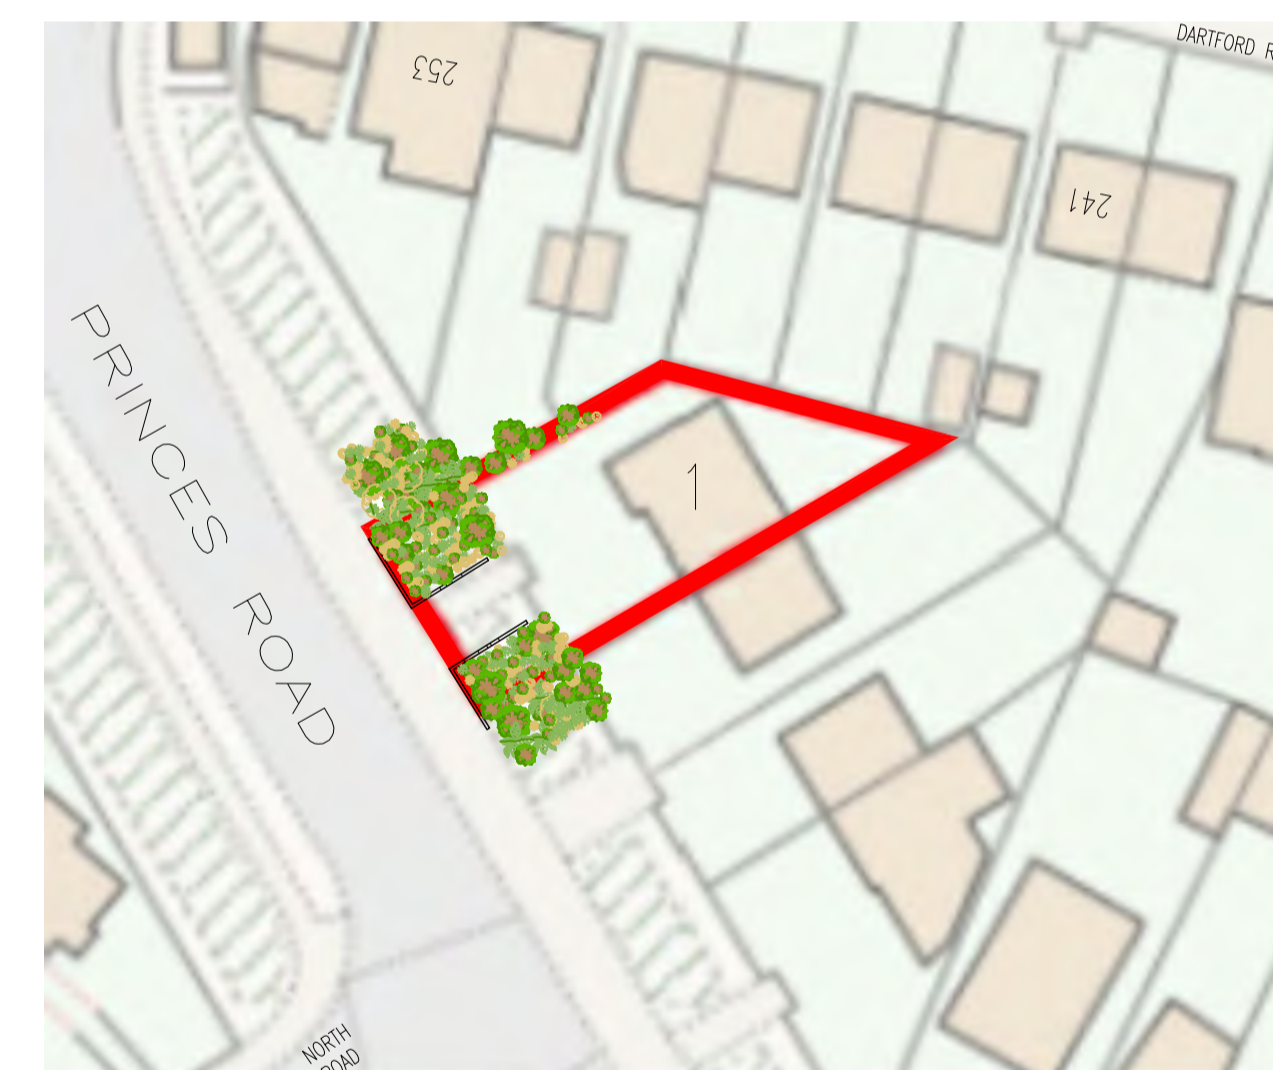

Block Plan -  
pre existing

Block Plan -  
existing

Block Plan -  
proposed

64 Nile Street, London N1 7SR

Client: Gurpreet Brar

Date: Jan 2024

Scale: 1:500 @ A1

Drawing: Block Plans

www.allplanning.co.uk hello@allplanning.co.uk

Stage: Planning

Dwg No.: Block 01  
Rev No.: .

Project: 1 Princes Road  
Dartford  
DA1 3LS