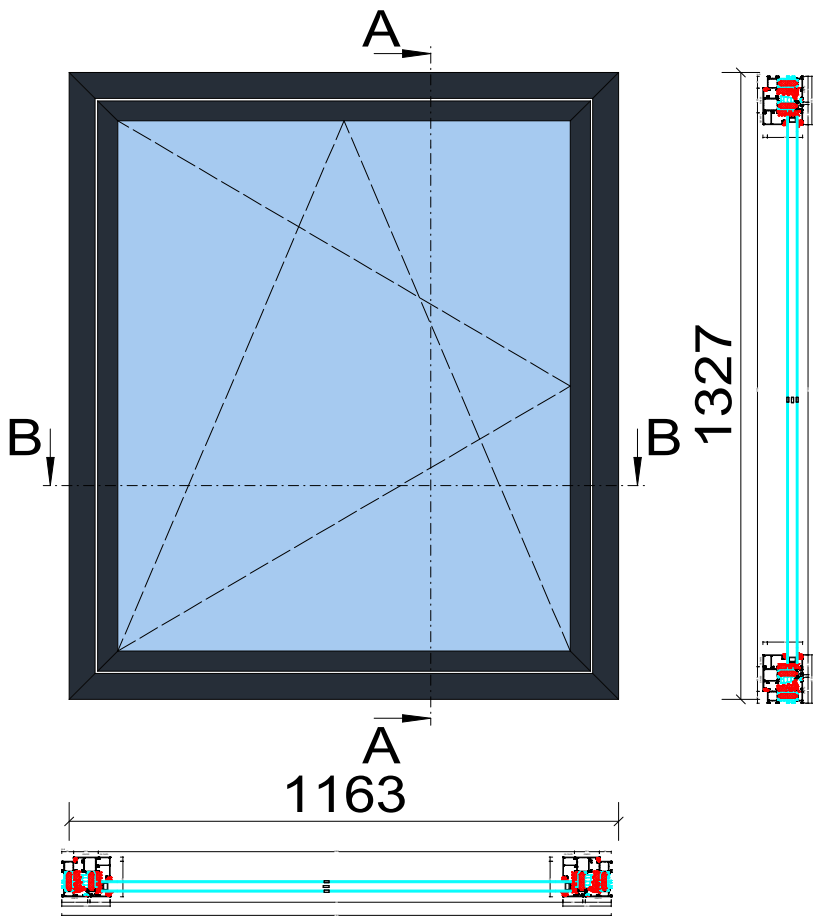

Pos. 001, Quantity: 44

V1

Job: 47 No Windows

System: Aliplast GENESIS 75 Standard Square ACGT061 I+

- 1x LONG ARM WITH BOTTOM HINGE
- 1x IRIS WINDOW HANDLE AN C0
- 1x FAPIM ADDITIONAL CORNER TRANSMISSION
- 2x FAPIM UNIVERSAL KEEPER 1597 1597I_Z5
- 1x BASE SET RU
- 2x LOCKING POINT
- 1x HANDLE MECHANISM

1x 4StopsolSSclear-16ArTGI-4Termo1.1, 4StopsolSSclear-16ArTGI-4Termo1.1, 2 Stiklai TGI
(1) 24mm 1.15 m² 994 x 1158mm

Project: 47 No Windows

Date: 9/15/2023

Order nr.:

Position nr.: 002

Scale: 1 : 15.1

Pos. 002, Quantity: 3

1x 4StopsolSSclear-16ArTGI-4Termo1.1, 4StopsolSSclear-16ArTGI-4Termo1.1, 2 Stiklai TGI
(1) 24mm 0.64 m² 1117 x 577mm

			Project: 47 No Windows		
			Date: 9/15/2023		
Order nr.:		Position nr.: 002	Scale: 1 : 15.1		