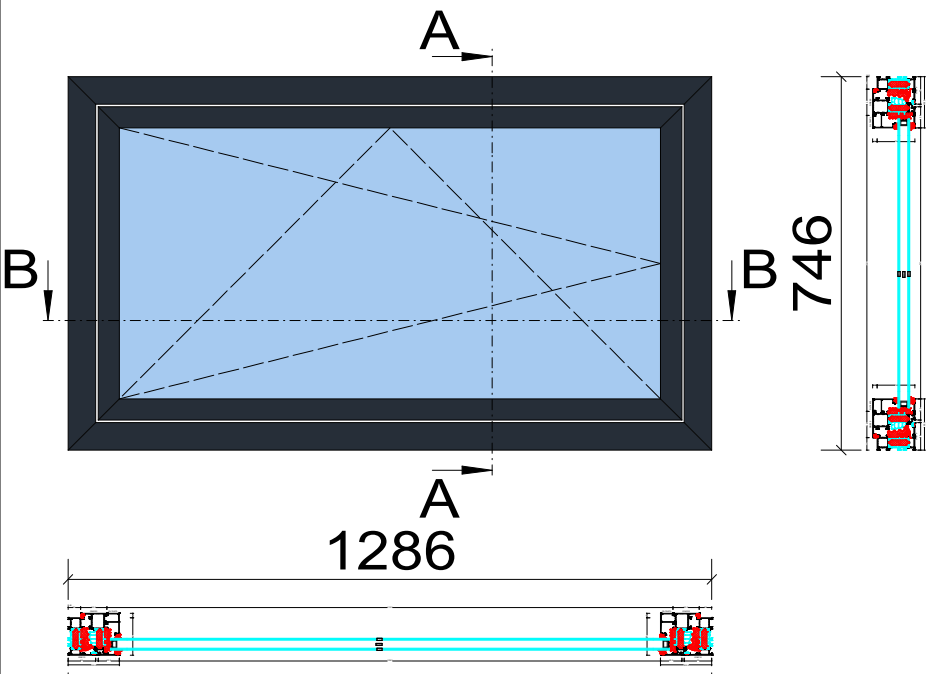

Pos. 002, Quantity: 3

V2

Job: 47 No Windows

System: Alplast GENESIS 75 Standard Square ACGT061 I+

- 1x LONG ARM WITH BOTTOM HINGE
- 1x IRIS WINDOW HANDLE AN C0
- 1x BASE SET RU
- 1x HANDLE MECHANISM
- 2x FAPIM UNIVERSAL KEEPER 1597 1597I_Z5
- 1x LOCKING POINT
- 1x FAPIM ADDITIONAL CORNER TRANSMISSION

1x 4StopsolSSclear-16ArTGI-4Termo1.1, 4StopsolSSclear-16ArTGI-4Termo1.1, 2 Stiklai TGI
(1) 24mm 0.64 m² 1117 x 577mm

			Project: 47 No Windows		
			Date: 9/15/2023		
Order nr.:		Position nr.: 002	Scale: 1 : 15.1