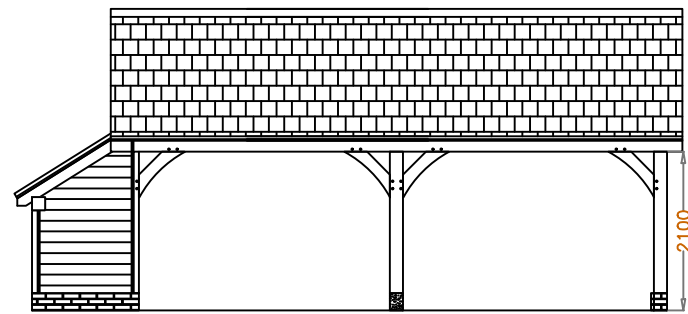

Client Lemon Lumba			
Site			
Title 2 Bay Garage With Side Aisle			
Scale 1:100 @A3	Date 16/10/23	Drawn BA	Checked BA
Project No 27594	Drawing No 27594	Rev A	

Left side

Front

Right Side

Back