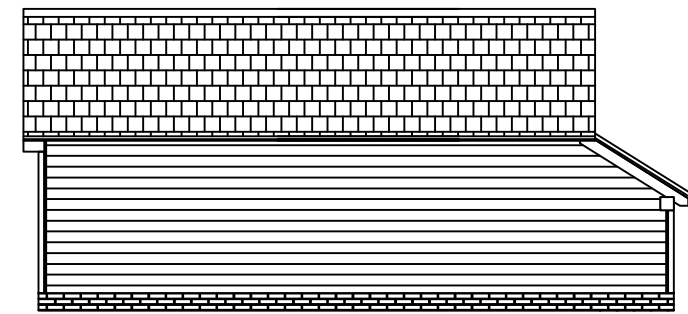

Client Lemon Lumba			
Site			
Title 2 Bay Garage With Side Aisle			
Scale 1:100 @A3	Date 16/10/23	Drawn BA	Checked BA
Project No 27594	Drawing No 27594	Rev A	

Left side

Front

Right Side

Back