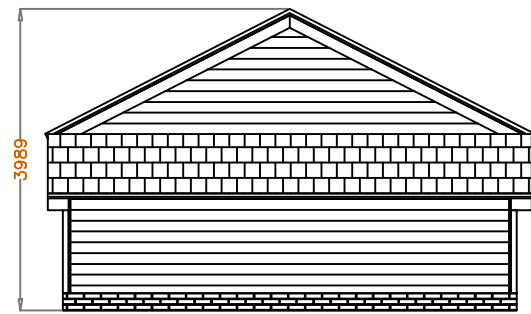

Client Lemon Lumba			
Site			
Title 2 Bay Garage With Side Aisle			
Scale 1:100 @A3	Date 16/10/23	Drawn BA	Checked BA
Project No 27594	Drawing No 27594	Rev A	

Left side

Front

Right Side

Back