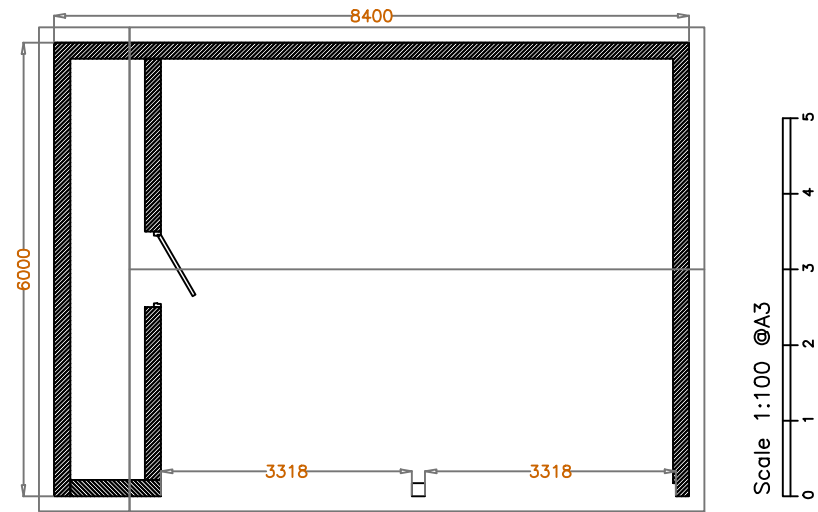

Client Lemon Lumba			
Site			
Title 2 Bay Garage With Side Aisle			
Scale 1:100 @A3	Date 16/10/23	Drawn BA	Checked BA
Project No 27594	Drawing No 27594	Rev A	

Left side

Front

Right Side

Back