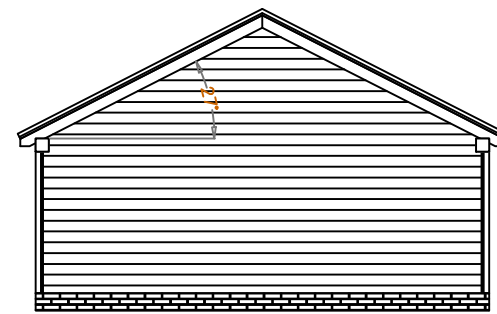

Client Lemon Lumba			
Site			
Title 2 Bay Garage With Side Aisle			
Scale 1:100 @A3	Date 16/10/23	Drawn BA	Checked BA
Project No 27594	Drawing No 27594	Rev A	

Left side

Front

Right Side

Back