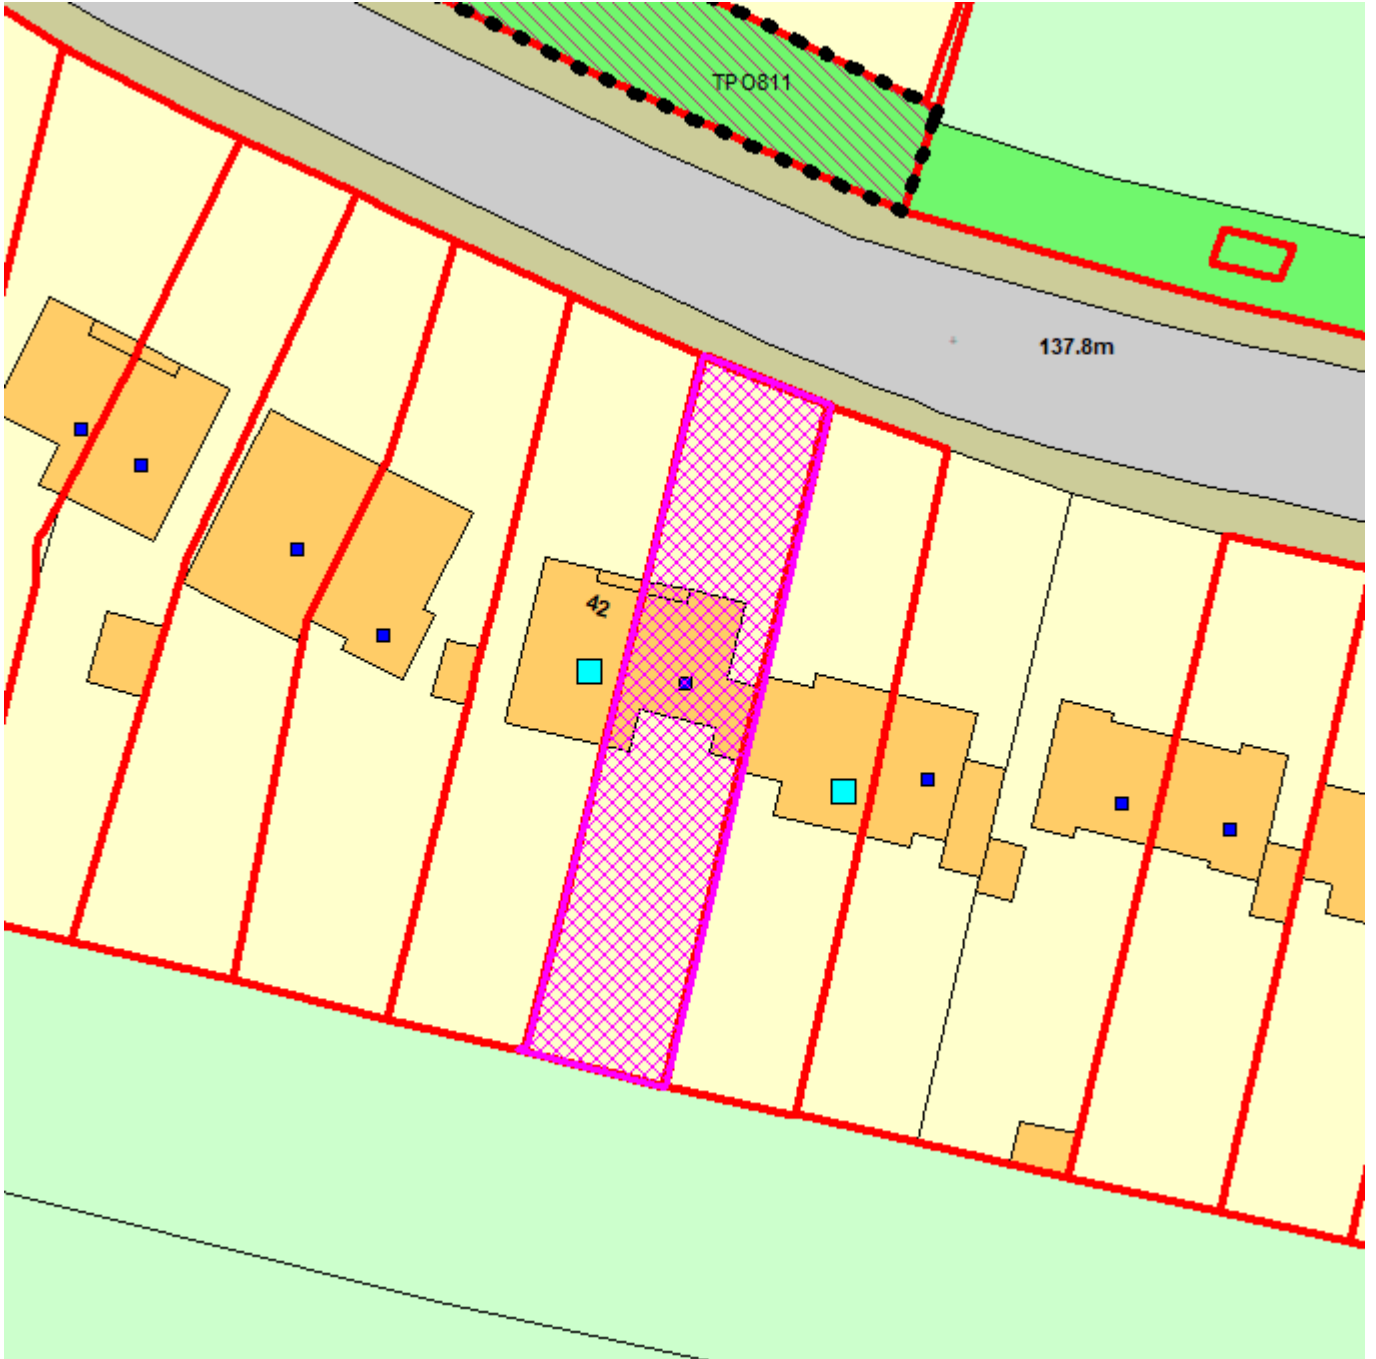

Bolton Council NEIGHBOUR CONSULTATION PLAN

44 Chorley New Road, Lostock, Bolton, BL6 4AL

Development & Regeneration Dept
Development Management Section

Town Hall, Bolton, Lancashire, BL1 1RU
Telephone (01204) 333 333

Bolton Council

EC.Aid Case No: 17661/24

Reproduction from the Ordnance Survey Map with the permission of the Controller of H.M. Stationery Office. Crown Copyright and may lead to prosecution or civil proceedings.

Crown Copyright and database rights 2018. 0100019389

Scale 1:1250