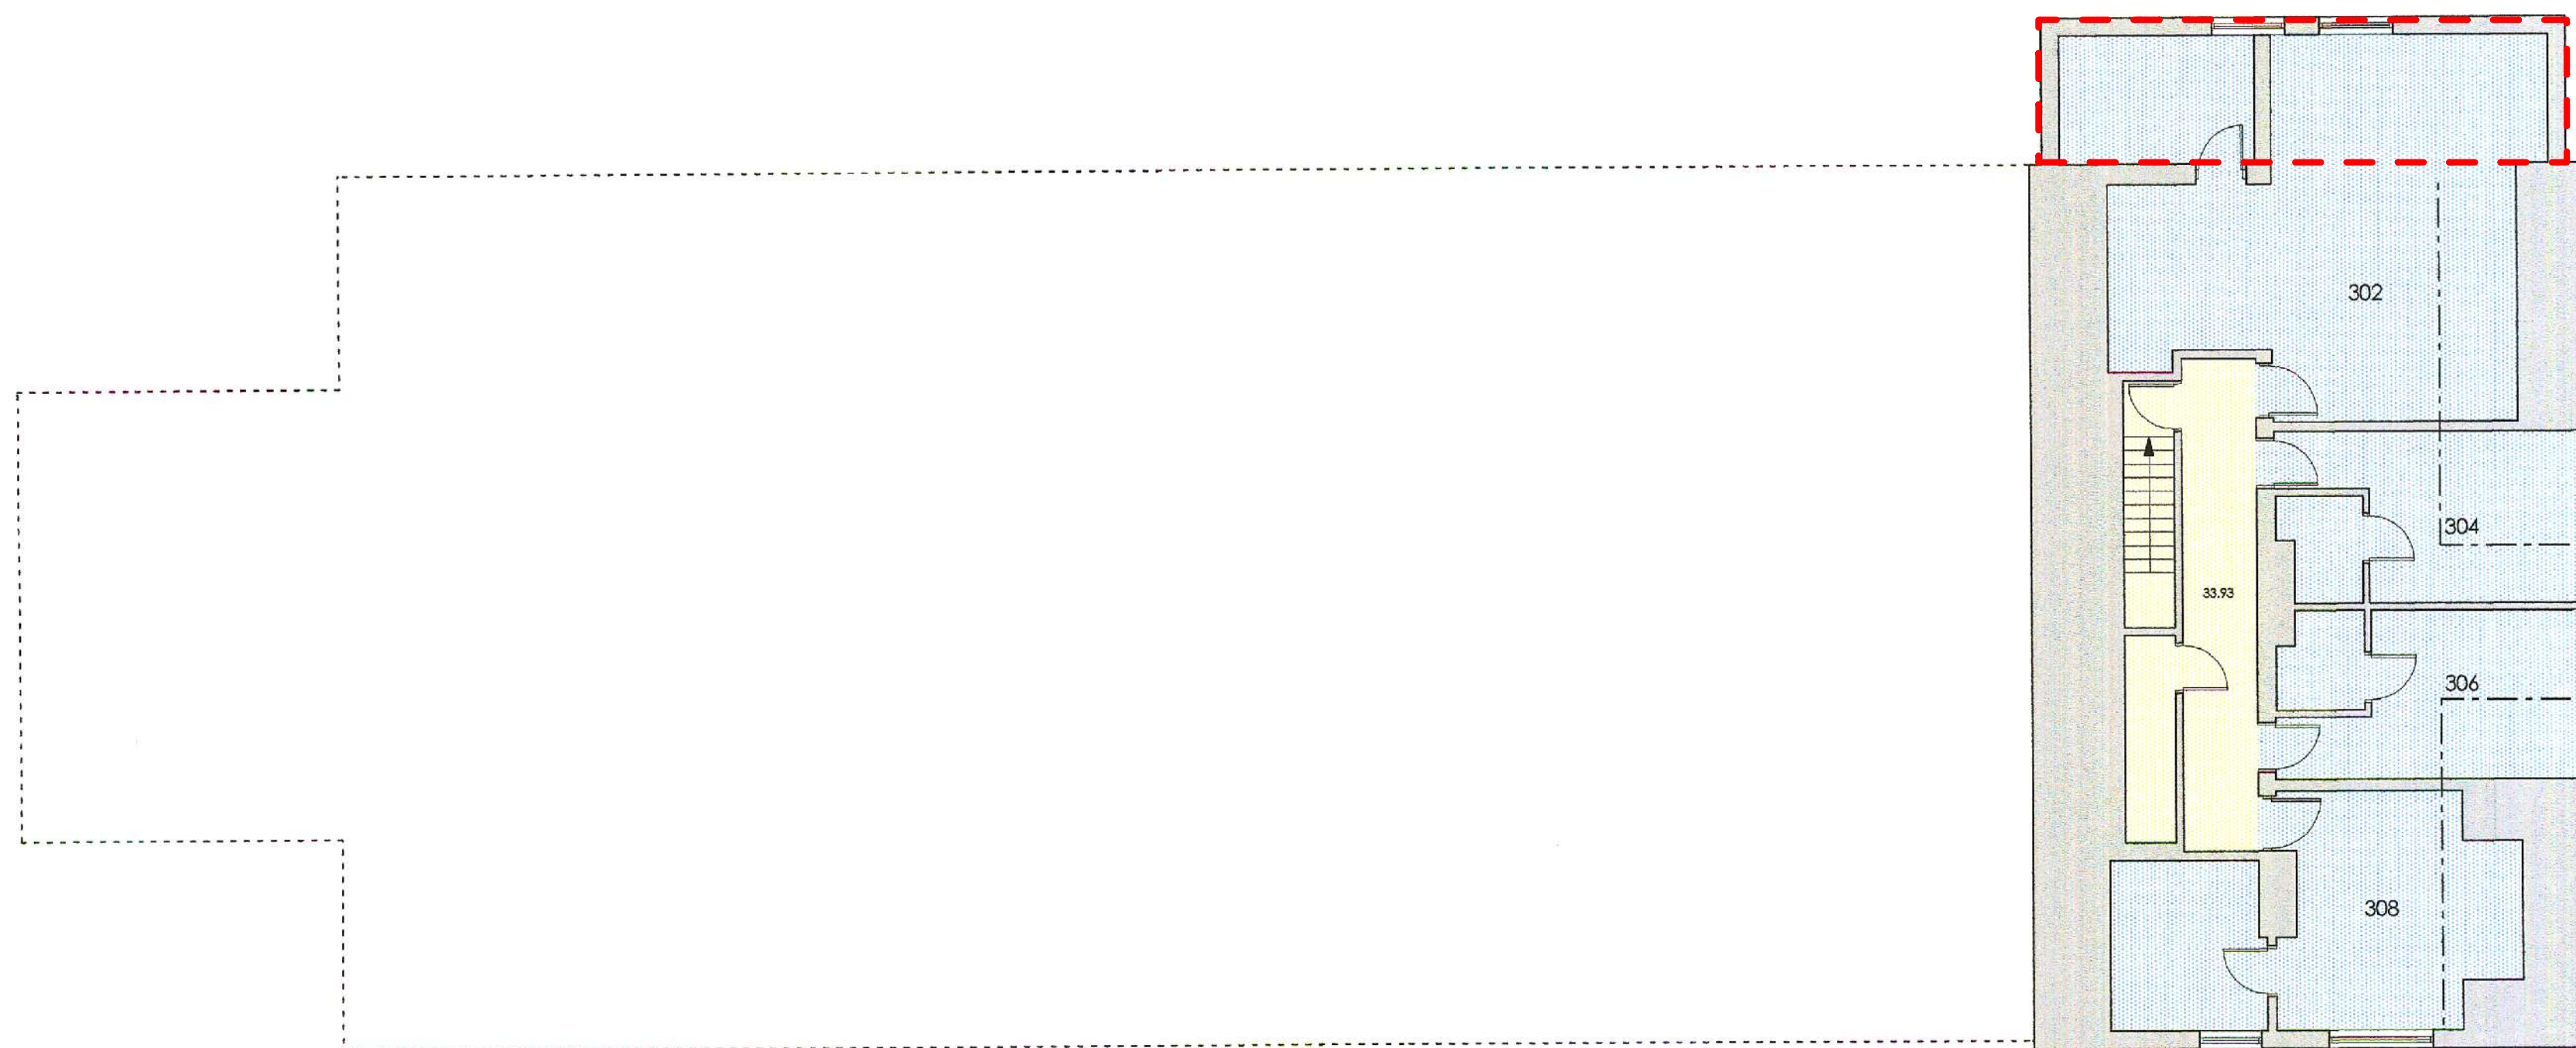

PROPOSED ROOF FLOOR PLAN
The Thames Hotel, Maidenhead @ 1:100

PROPOSED THIRD FLOOR PLAN
The Thames Hotel, Maidenhead @ 1:100

- Key -  - Service Area
 - Public Area
 - Bedroom