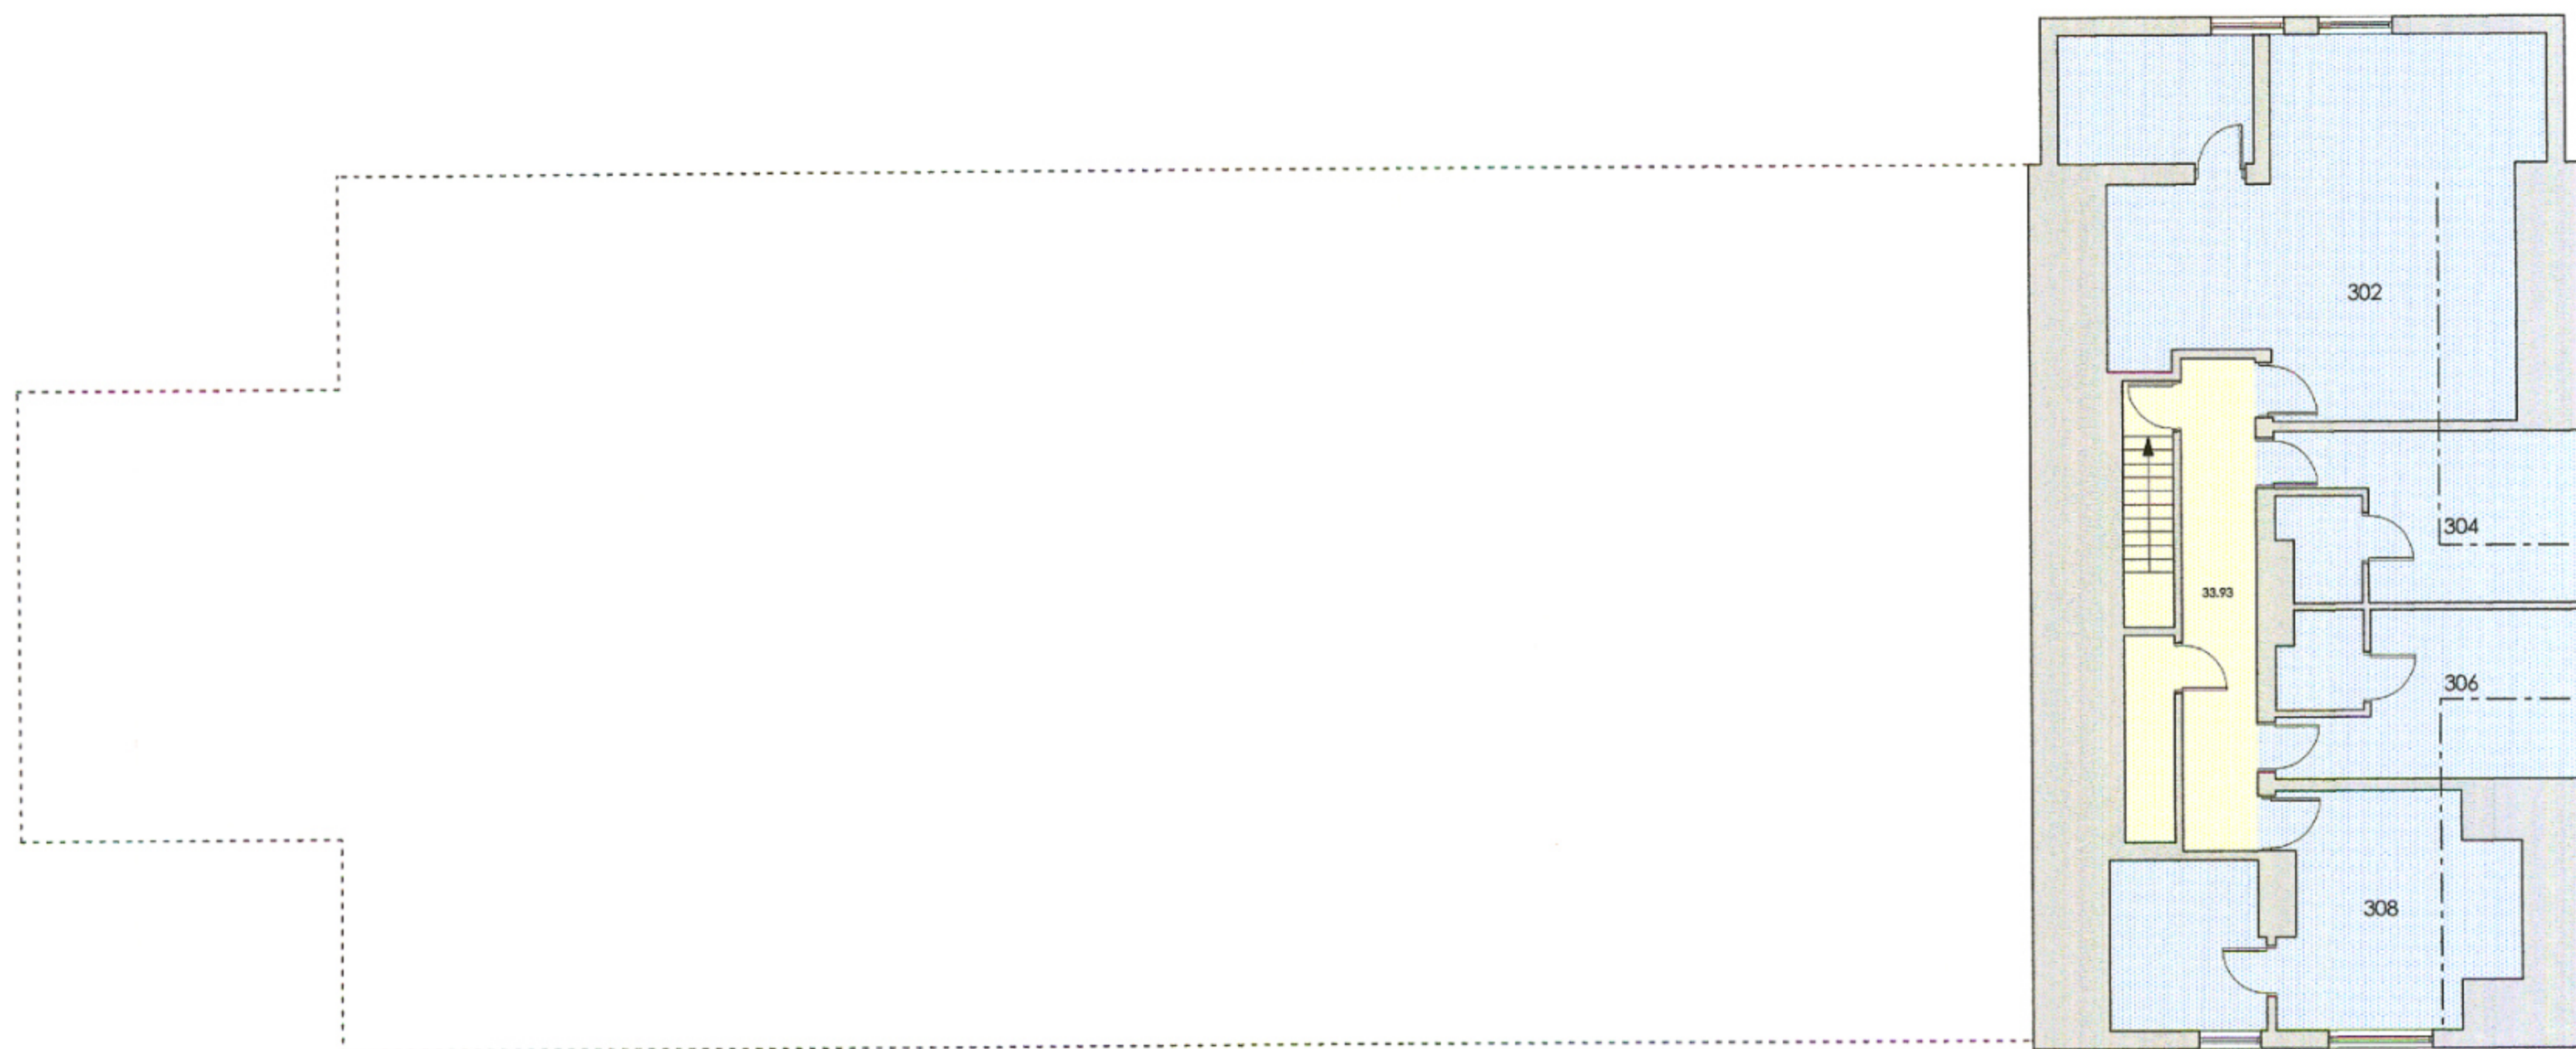

PROPOSED ROOF FLOOR PLAN
The Thames Hotel, Maidenhead @ 1:100

PROPOSED THIRD FLOOR PLAN
The Thames Hotel, Maidenhead @ 1:100

- Key - - Service Area
 - Public Area
 - Bedroom