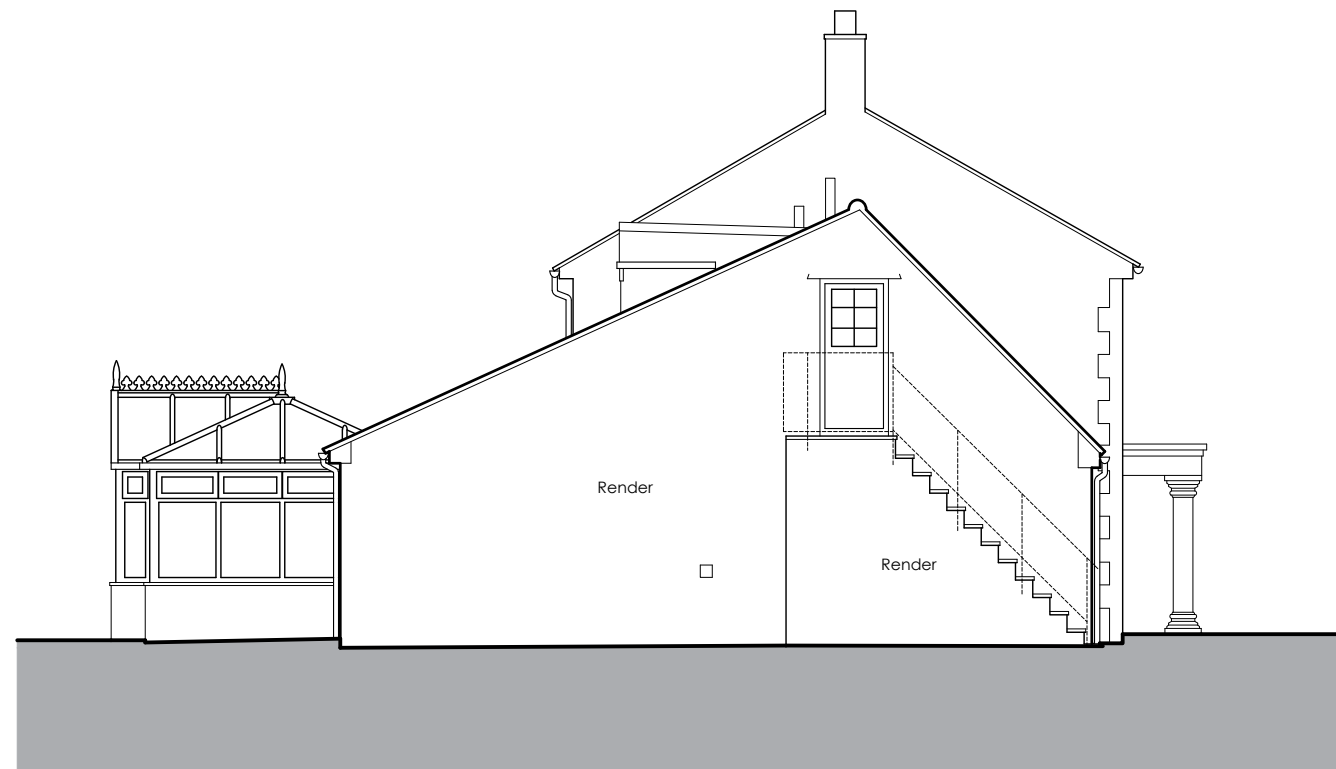

South Elevation

West Elevation

Revision	Date	Initials	Notes
Project			

HENTON
Furlong House

South and West Elevations
As Existing

Stage
SURVEY

benjamin + beauchamp
architecture design conservation
 the borough studios, the borough,
 wedmore, somerset BS28 4EB
 T 01934 713313 F 01934 713314

Drawn By: EH Date: 17/11/2023 Scale: 1:100@A3

Drawing No. 1010.S.005 -

www.benjamin-beauchamp.com