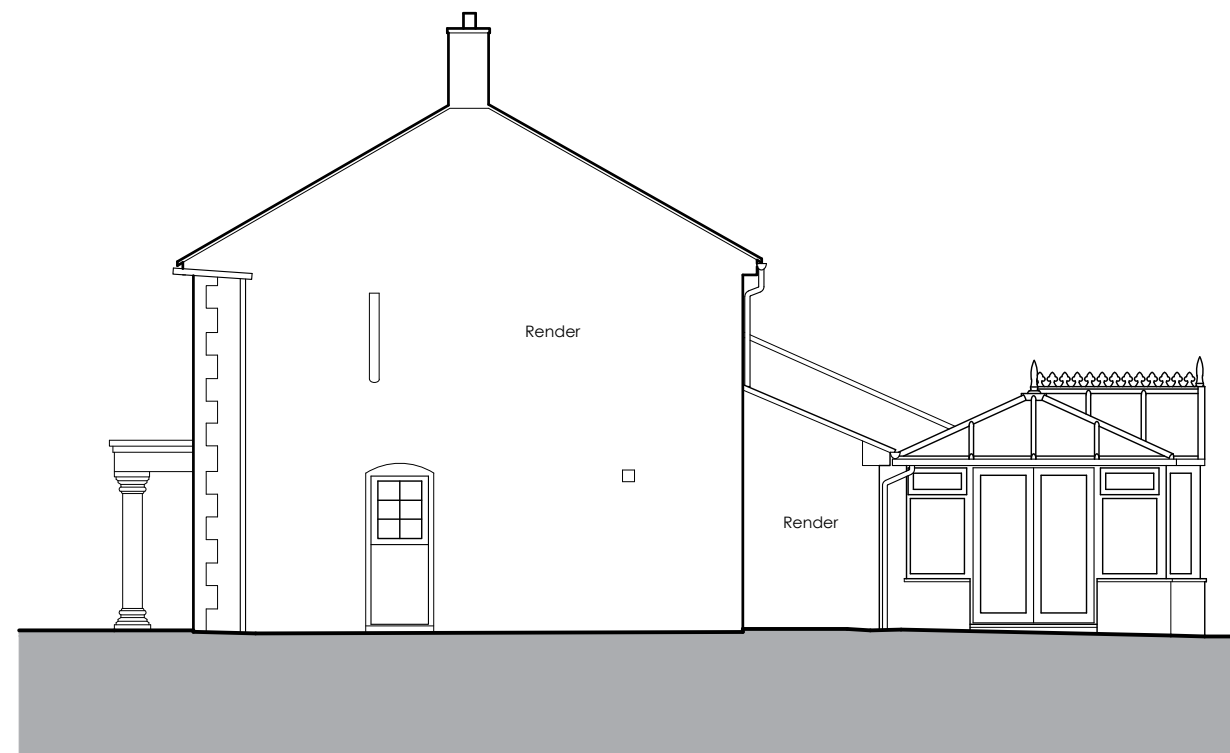

North Elevation

East Elevation

Revision	Date	Initials	Notes
Project			

HENTON
Furlong House

North and East Elevations
As Existing

SURVEY

benjamin + beauchamp
 architecture design conservation
 the borough studios, the borough,
 wedmore, somerset BS28 4EB
 T 01934 713313 F 01934 713314

Drawn By: EH Date: 17/11/2023 Scale: 1:100@A3

Drawing No. 1010.S.006 -