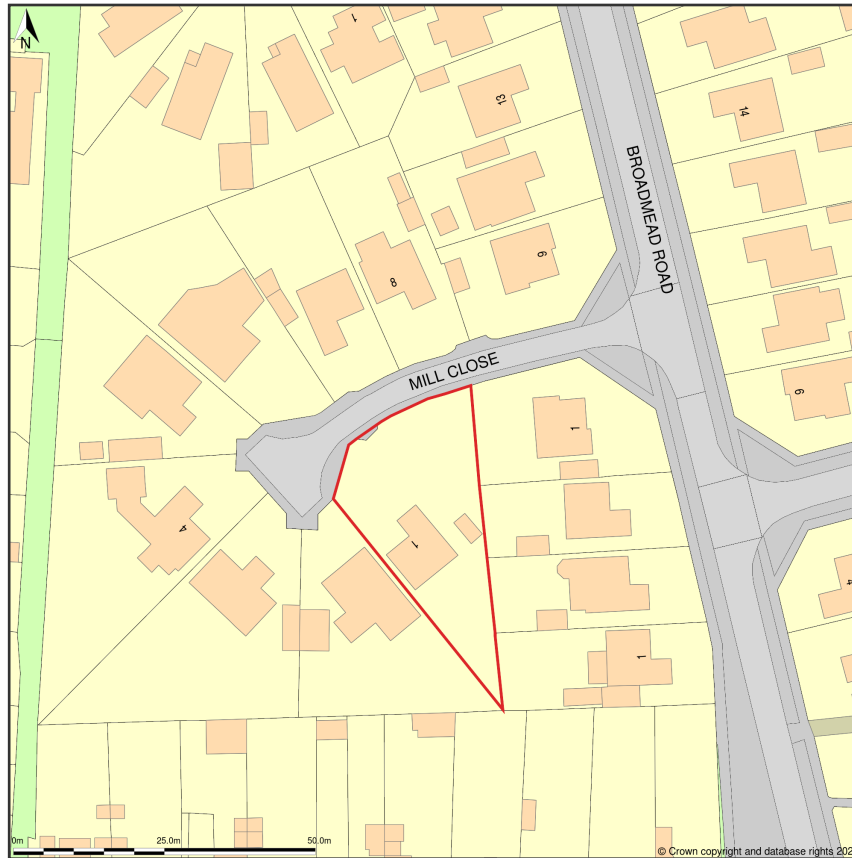

Roseholm, 1, Mill Close, Nursling, Hampshire, SO16 0XE

Location Plan shows area bounded by: 437530.51, 116309.77 437671.93, 116451.2 (at a scale of 1:1250), OSGridRef: SU37601638. The representation of a road, track or path is no evidence of a right of way. The representation of features as lines is no evidence of a property boundary.

Produced on 15th Dec 2023 from the Ordnance Survey National Geographic Database and incorporating surveyed revision available at this date. Reproduction in whole or part is prohibited without the prior permission of Ordnance Survey. © Crown copyright 2023. Supplied by [www.buyaplan.co.uk](http://www.buyaplan.co.uk) a licensed Ordnance Survey partner (100053143). Unique plan reference: #00867340-9CF707.