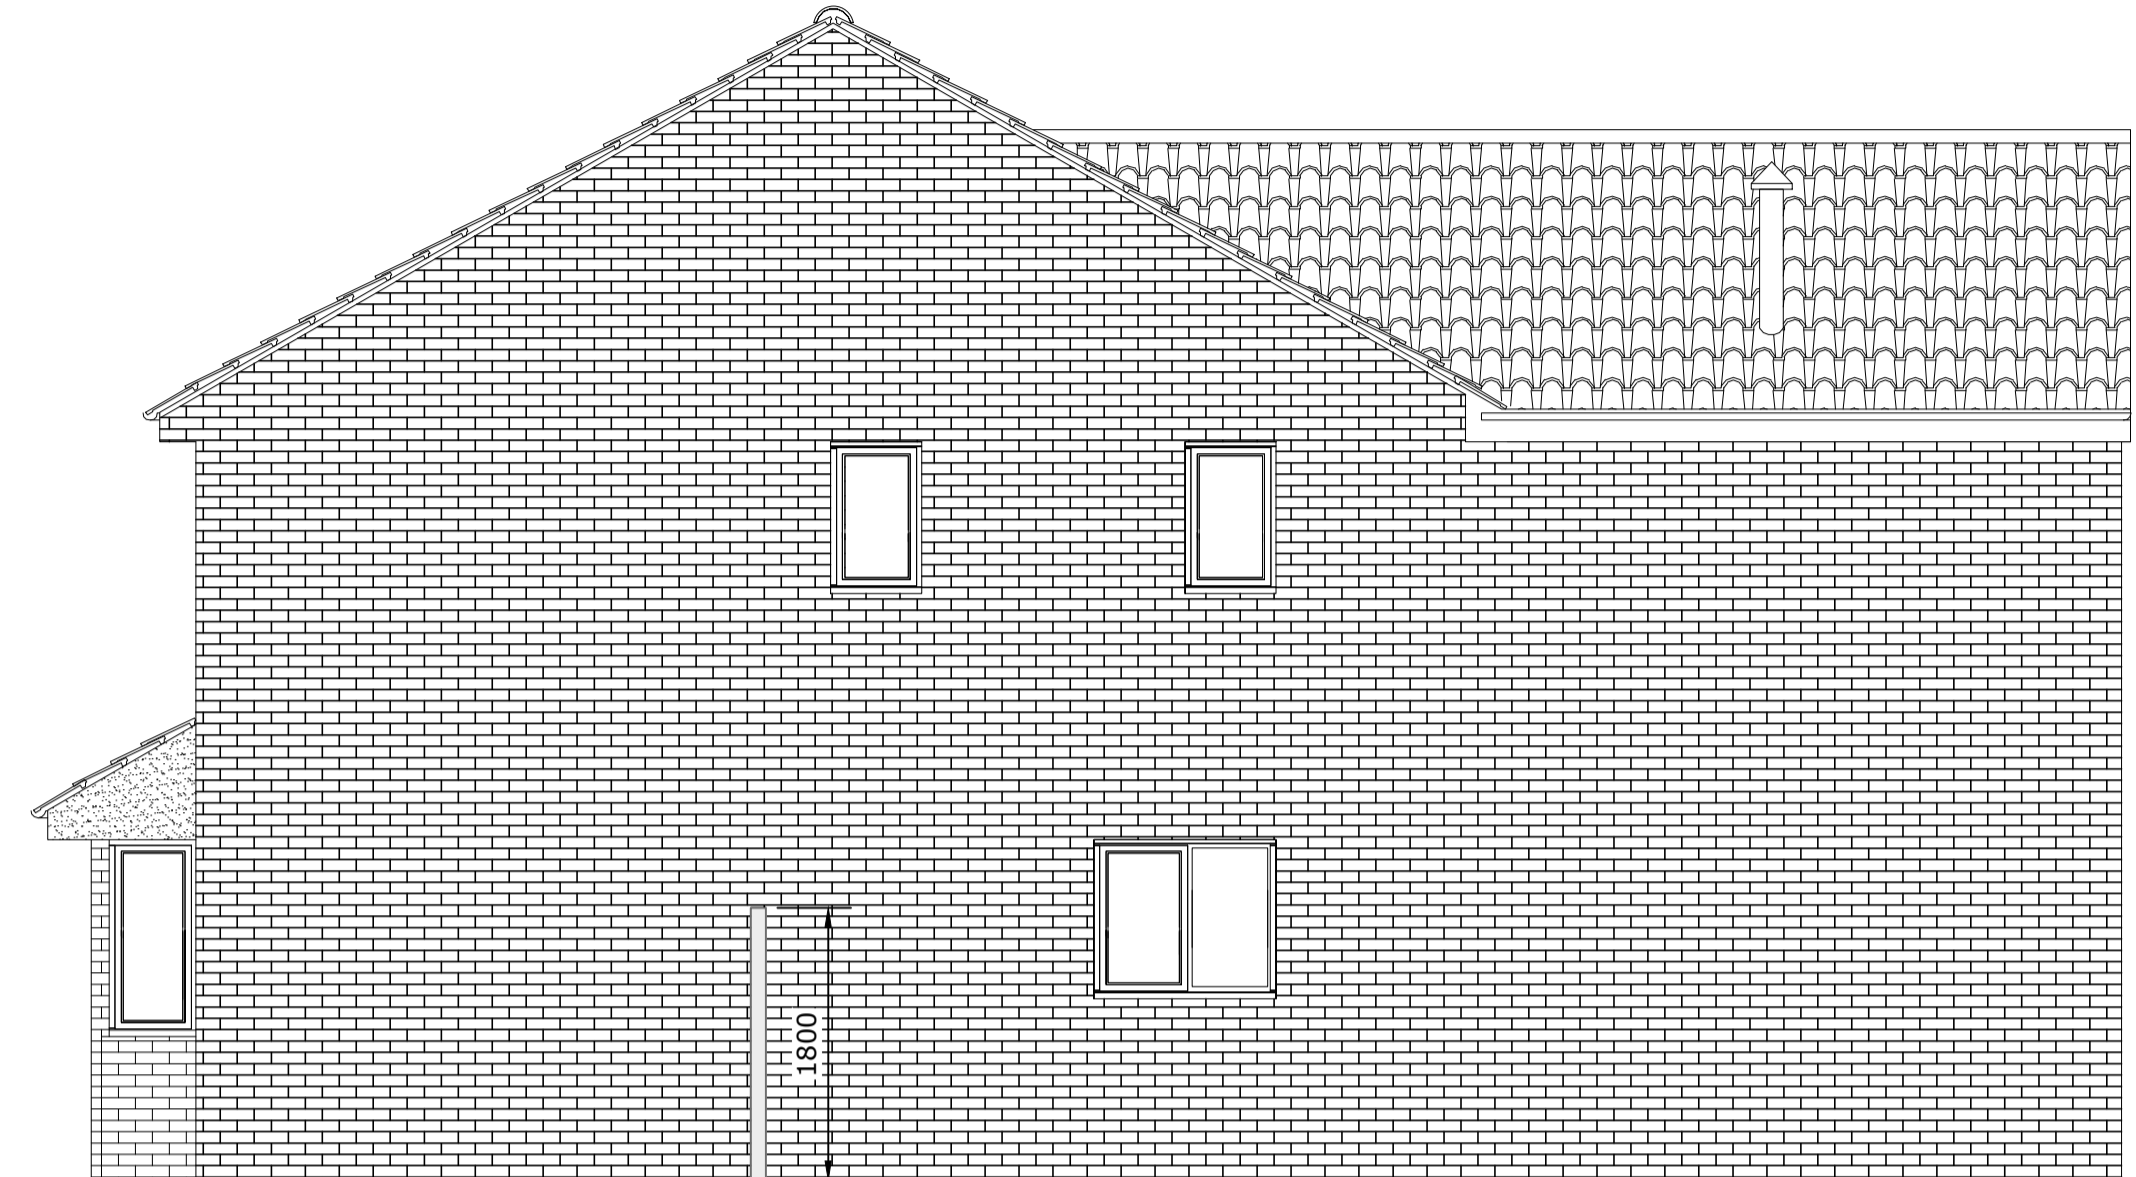

Boundary to 12, 18 & 20 Oakwood Gardens

10 Oakwood Gardens

8 Oakwood Gardens

timber door/fence (1.8m high)

front garden timber fence (1.8m high)

front elevation (south east facing) as existing 1:50

side elevation (north east facing) as existing 1:50

8 Oakwood Gardens

10 Oakwood Gardens

Boundary to 12, 18 & 20 Oakwood Gardens

side elevation (south west facing) as existing 1:50

front garden timber fence (1.8m high)

timber door/fence (1.8m high)

front elevation (north west facing) as existing 1:50