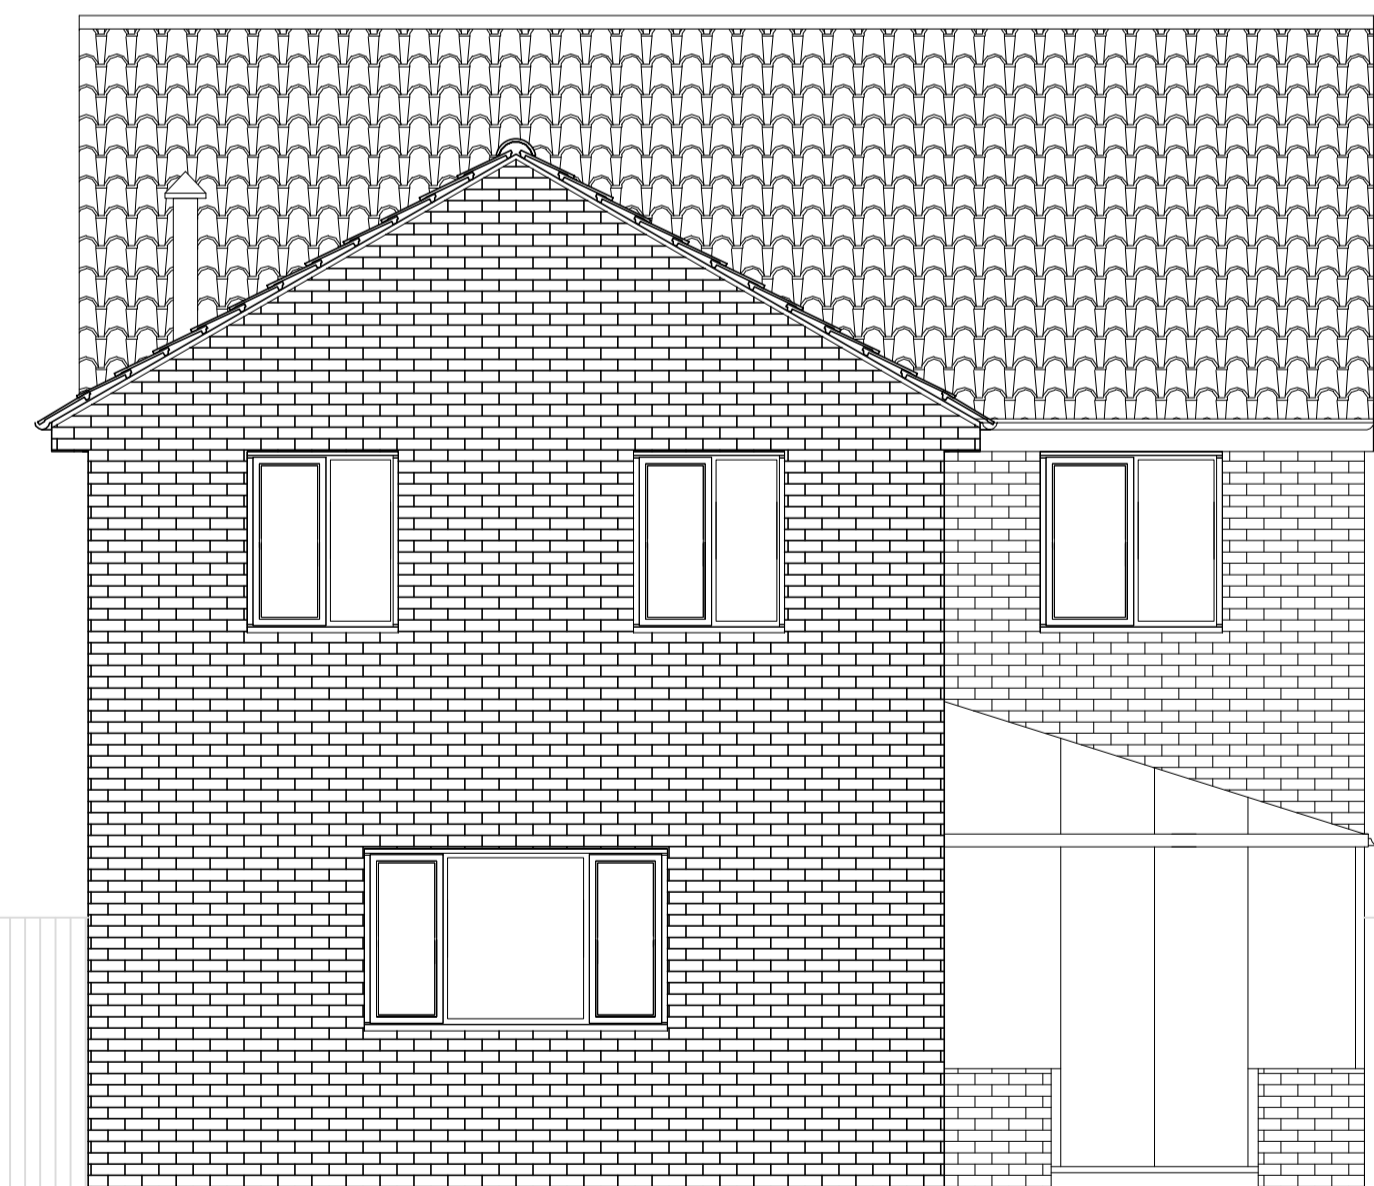

Boundary to 12, 18 & 20 Oakwood Gardens

10 Oakwood Gardens

8 Oakwood Gardens

timber door/fence (1.8m high)

front garden timber fence (1.8m high)

front elevation (south east facing) as existing 1:50

side elevation (north east facing) as existing 1:50

8 Oakwood Gardens

10 Oakwood Gardens

Boundary to 12, 18 & 20 Oakwood Gardens

side elevation (south west facing) as existing 1:50

front garden timber fence (1.8m high)

timber door/fence (1.8m high)

front elevation (north west facing) as existing 1:50