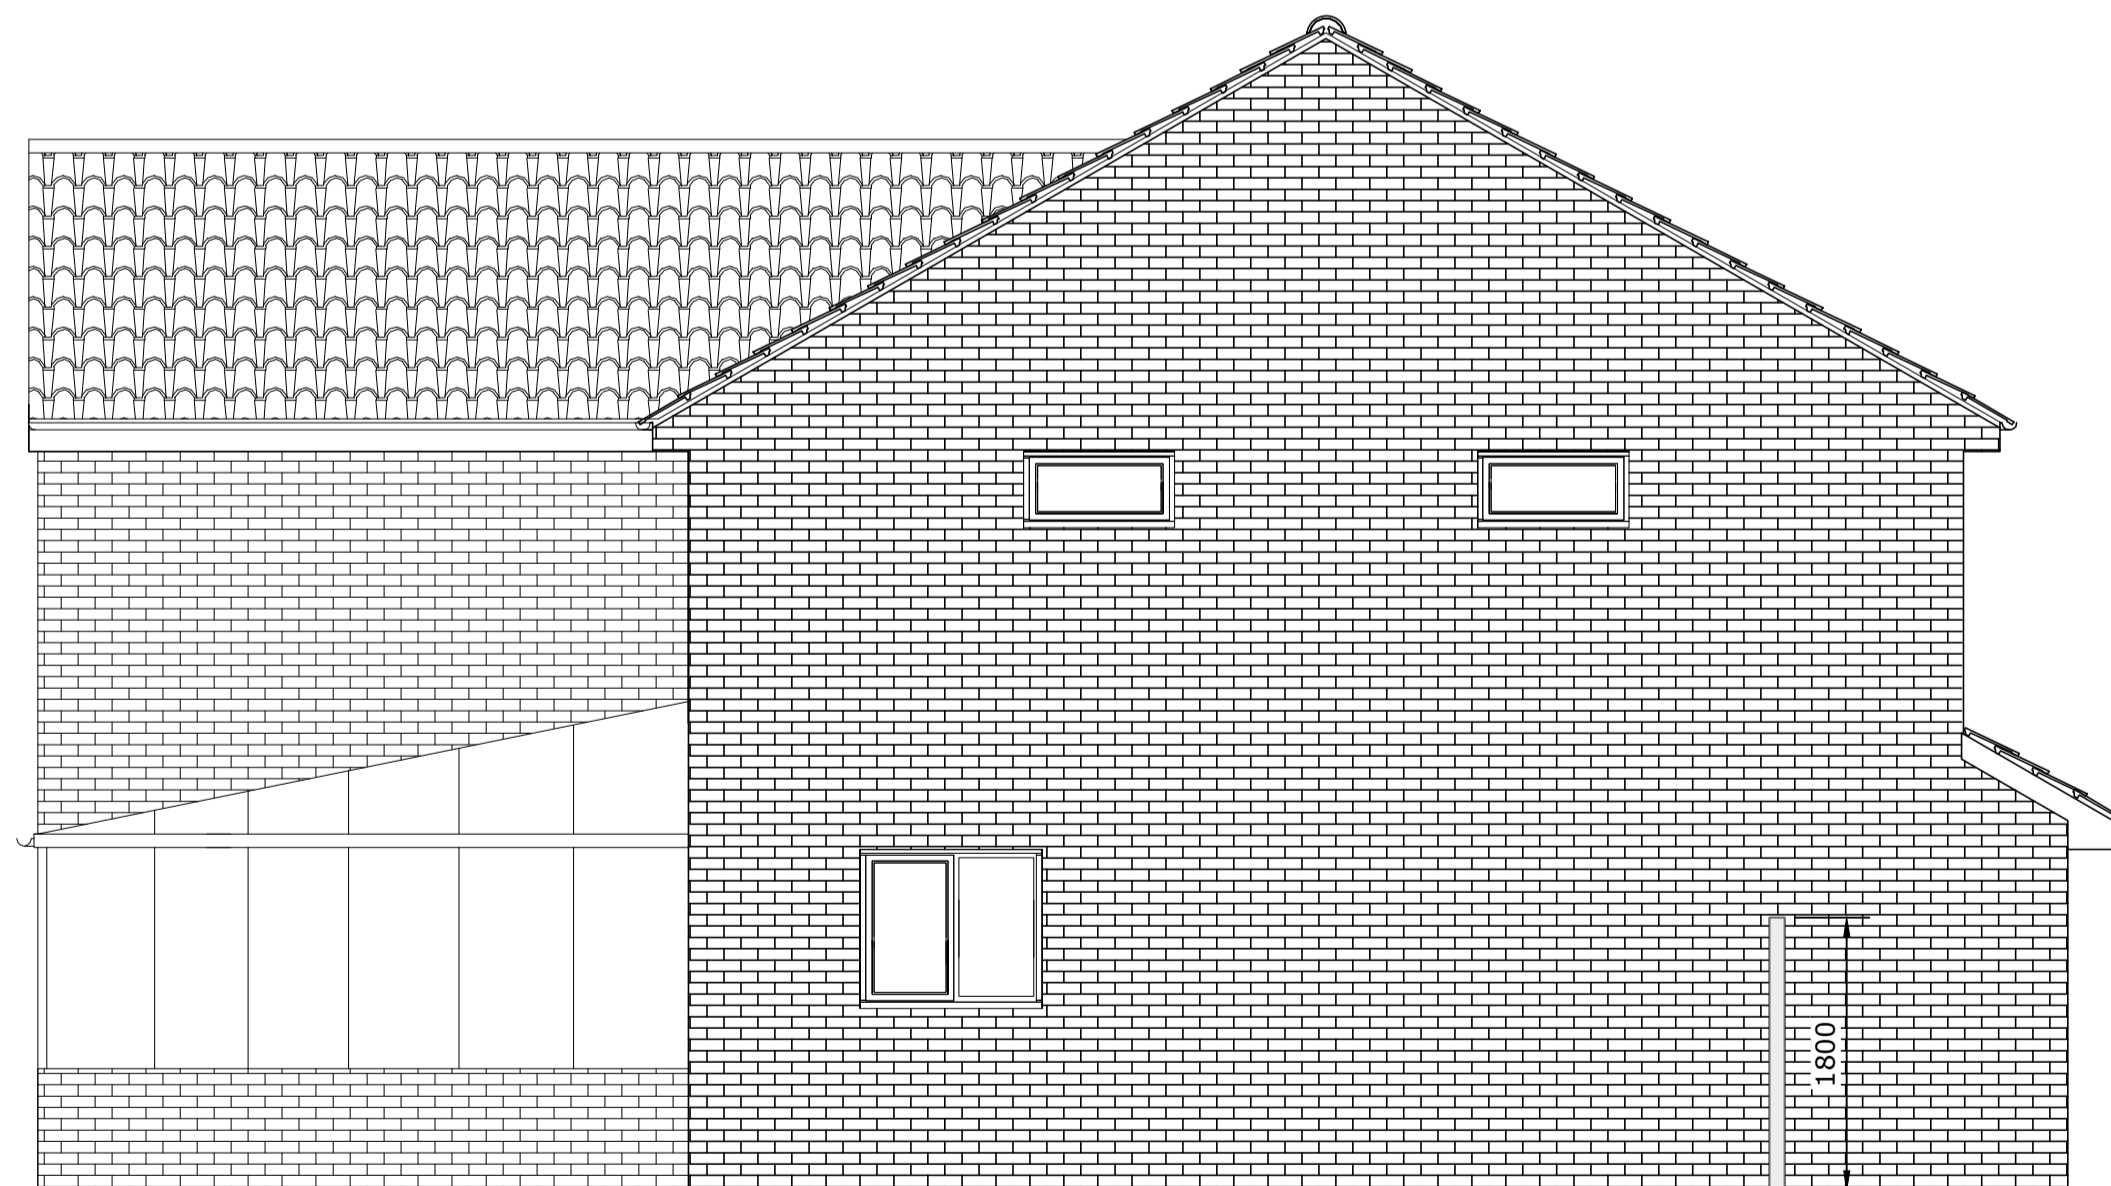

Boundary to 12, 18 & 20 Oakwood Gardens

10 Oakwood Gardens

8 Oakwood Gardens

timber door/fence (1.8m high)

front garden timber fence (1.8m high)

front elevation (south east facing) as existing 1:50

side elevation (north east facing) as existing 1:50

8 Oakwood Gardens

10 Oakwood Gardens

Boundary to 12, 18 & 20 Oakwood Gardens

side elevation (south west facing) as existing 1:50

front garden timber fence (1.8m high)

timber door/fence (1.8m high)

front elevation (north west facing) as existing 1:50