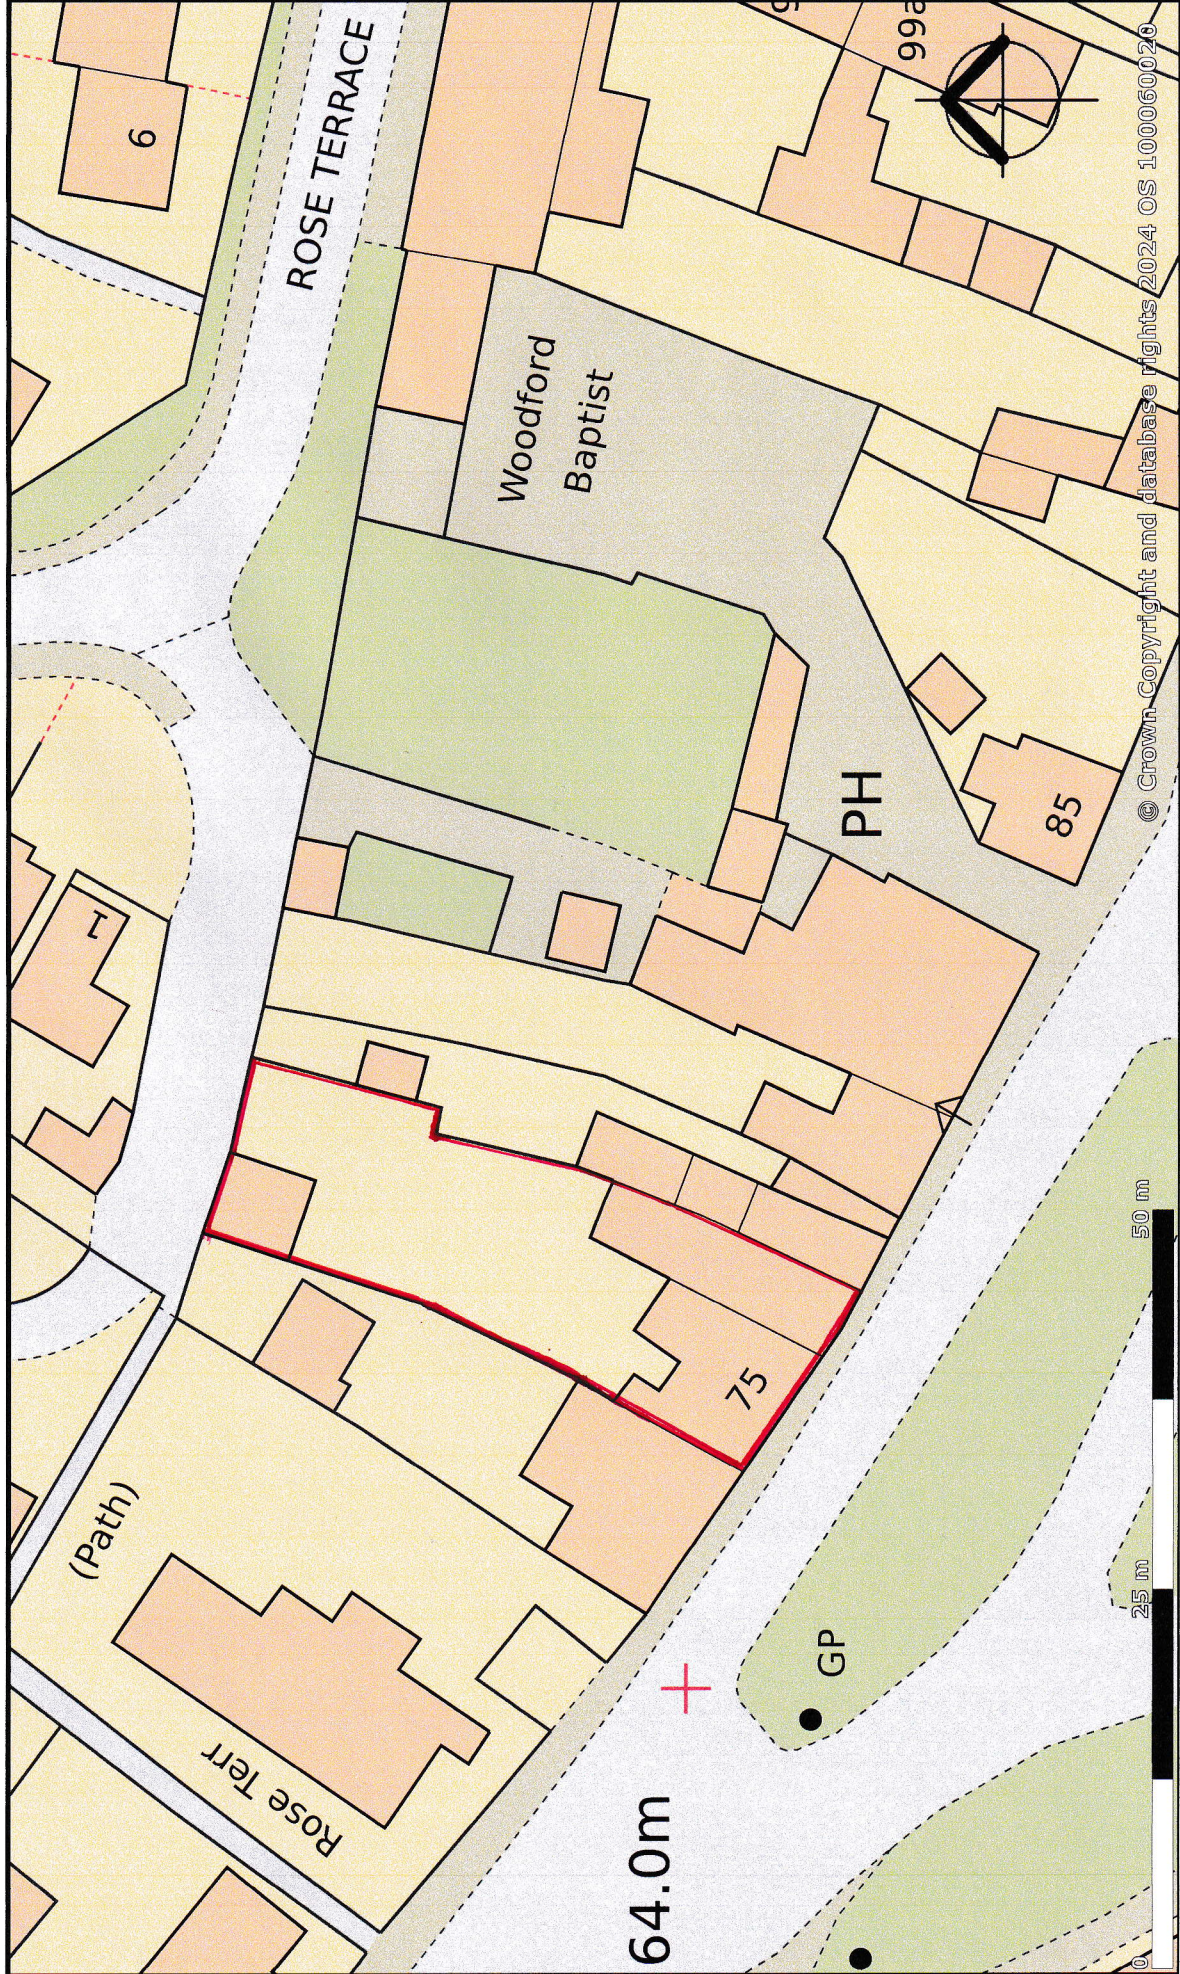

75 High Street, Woodford, Kettering, NN14 4HE

created on **edozo**

**SITE LOCATION PLAN Rev A**

This map is published for convenience of identification only and although believed to be correct, is not guaranteed and it does not form any part of any contract