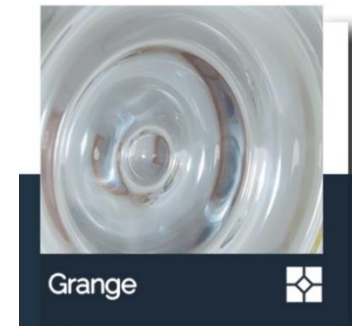

EXISTING FRONT ELEVATION AT NUMBER 75 HIGH STREET WOODFORD

Dashed lines show location of existing front door to be replaced

PROPOSED REPLACEMENT FRONT DOOR, NUMBER 75 HIGH STREET, WOODFORD

- DORCO Composite door, Belfry style (height and width as per existing)
- Anthracite grey
- Decorative glass bullseye
- Black handle and letterplate

Belfry UPVC front door with woodgrain effect finish (Height and width as per existing)

Decorative glass bullseye will feature within the door

Door to be finished in anthracite grey