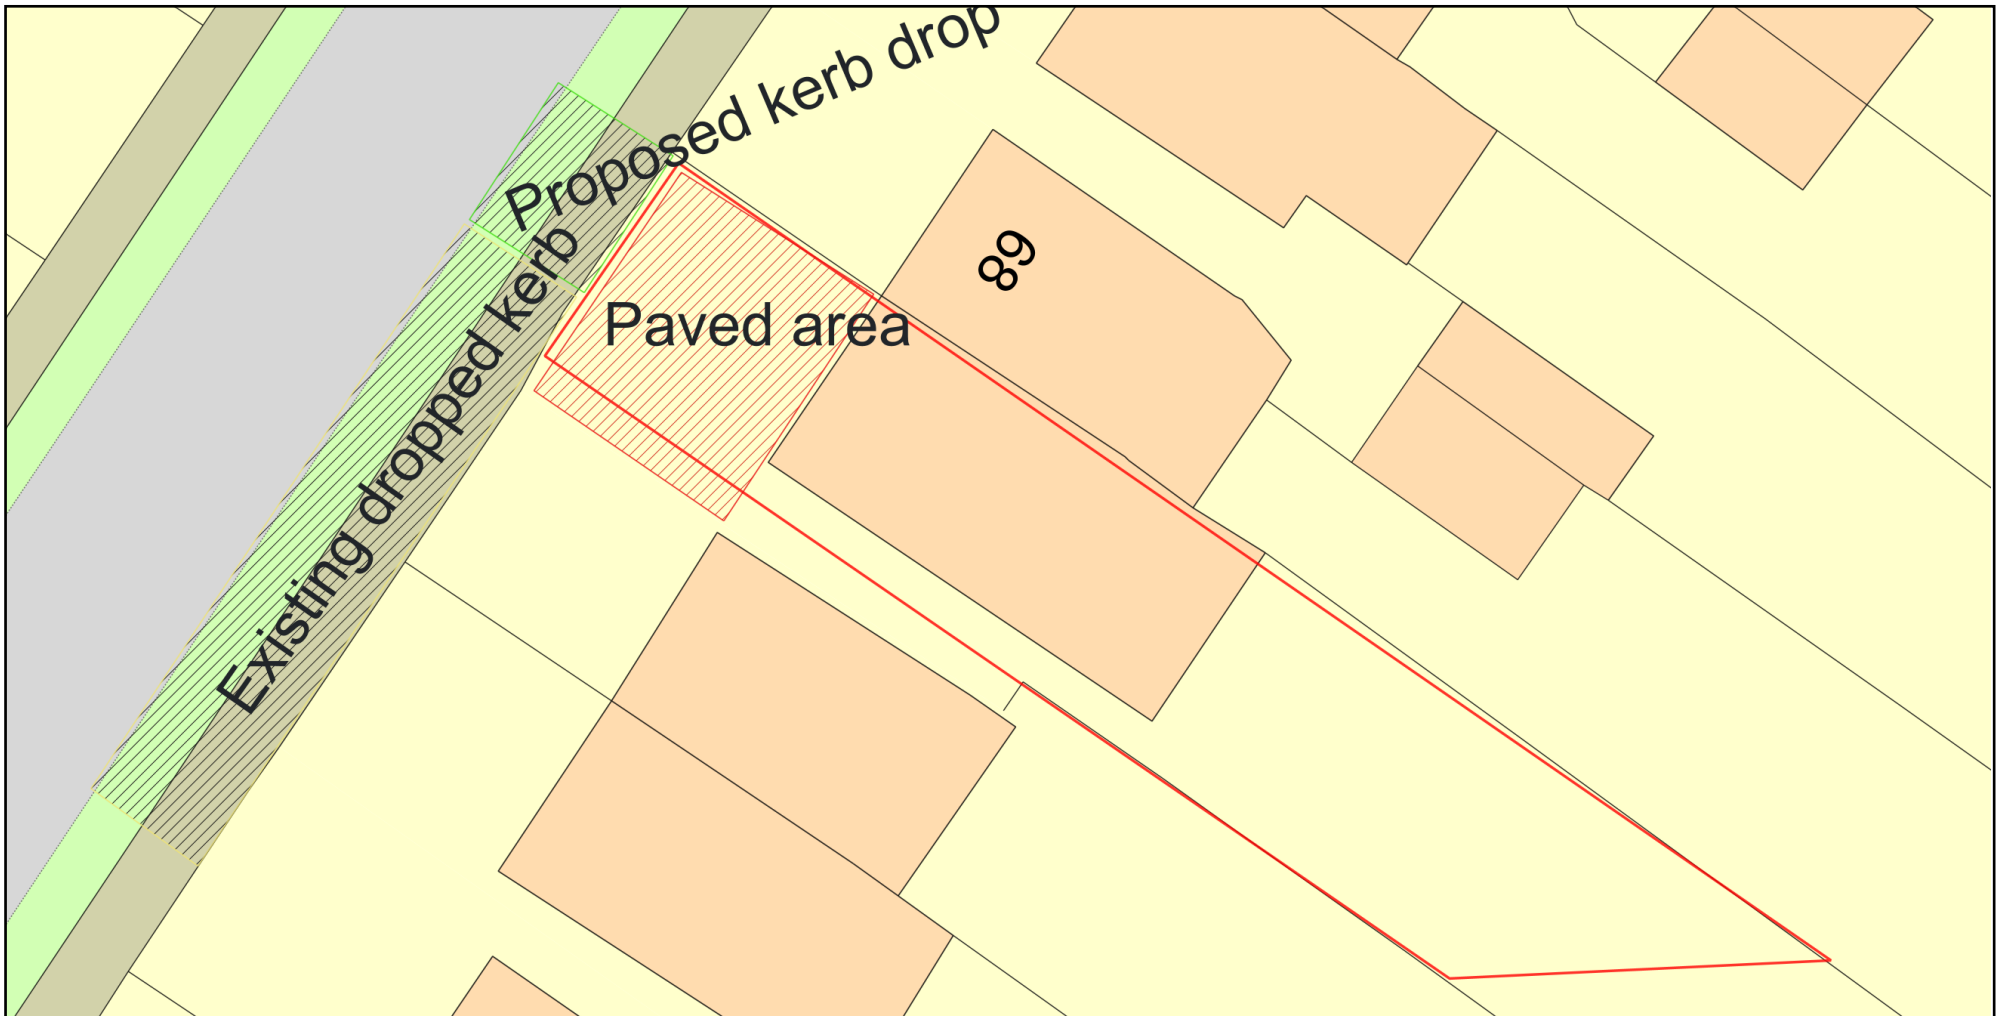

# 66 Belfield Road - Site Plan Propped

Plan Produced for: David Greig

Date Produced: 12 Feb 2024

Plan Reference Number: TQRQM24043182340482

Scale: 1:200 @ A4