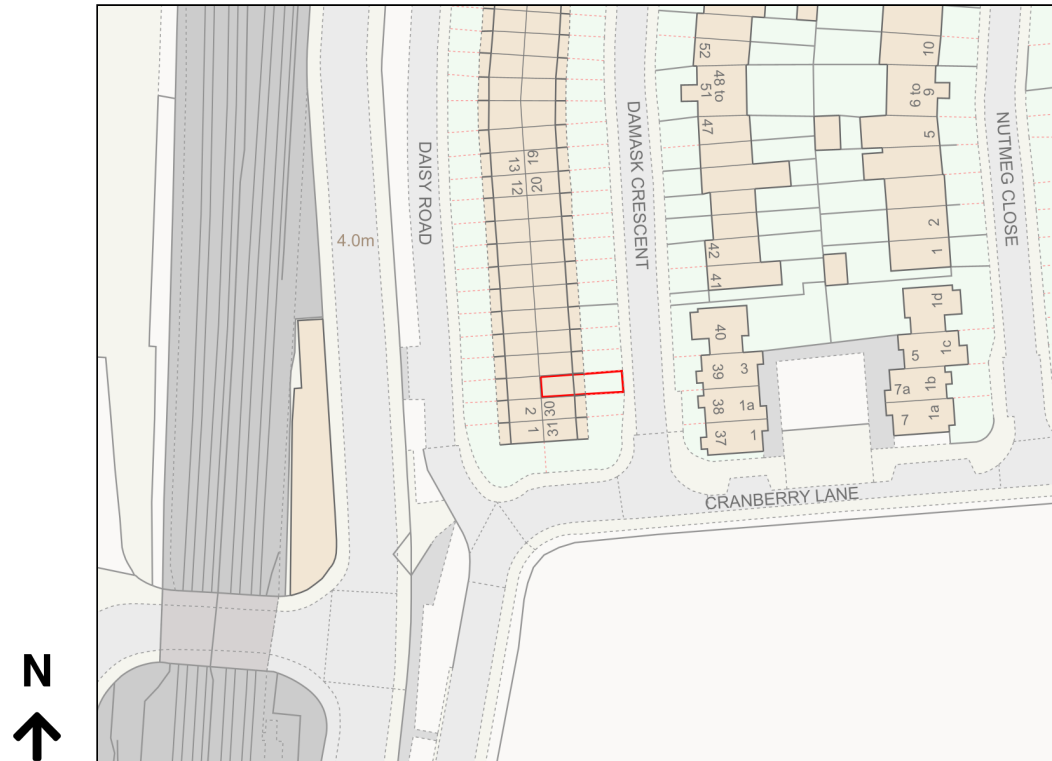

Location Plan

Site Address: 29, Damask Crescent, Canning Town, London, E16 4PQ

Date Produced: 11-Feb-2024

Scale: 1:1250 @A4

Planning Portal Reference: PP-12798033v1