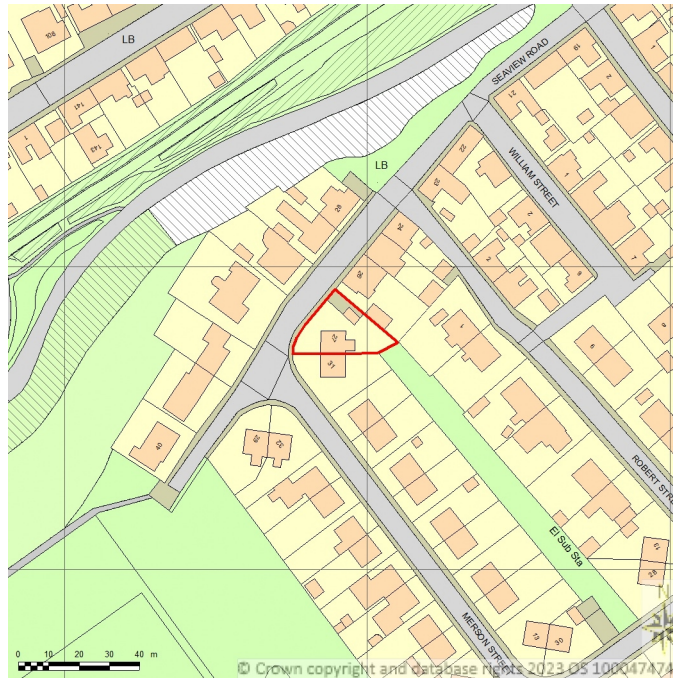

SITE LOCATION PLAN
AREA 5 HA
SCALE: 1:2500 on A4
CENTRE COORDINATES: 341493 , 865275

Supplied by Streetwise Maps Ltd
www.streetwise.net
Licence No: 100047474
10:54:16 19/11/2023