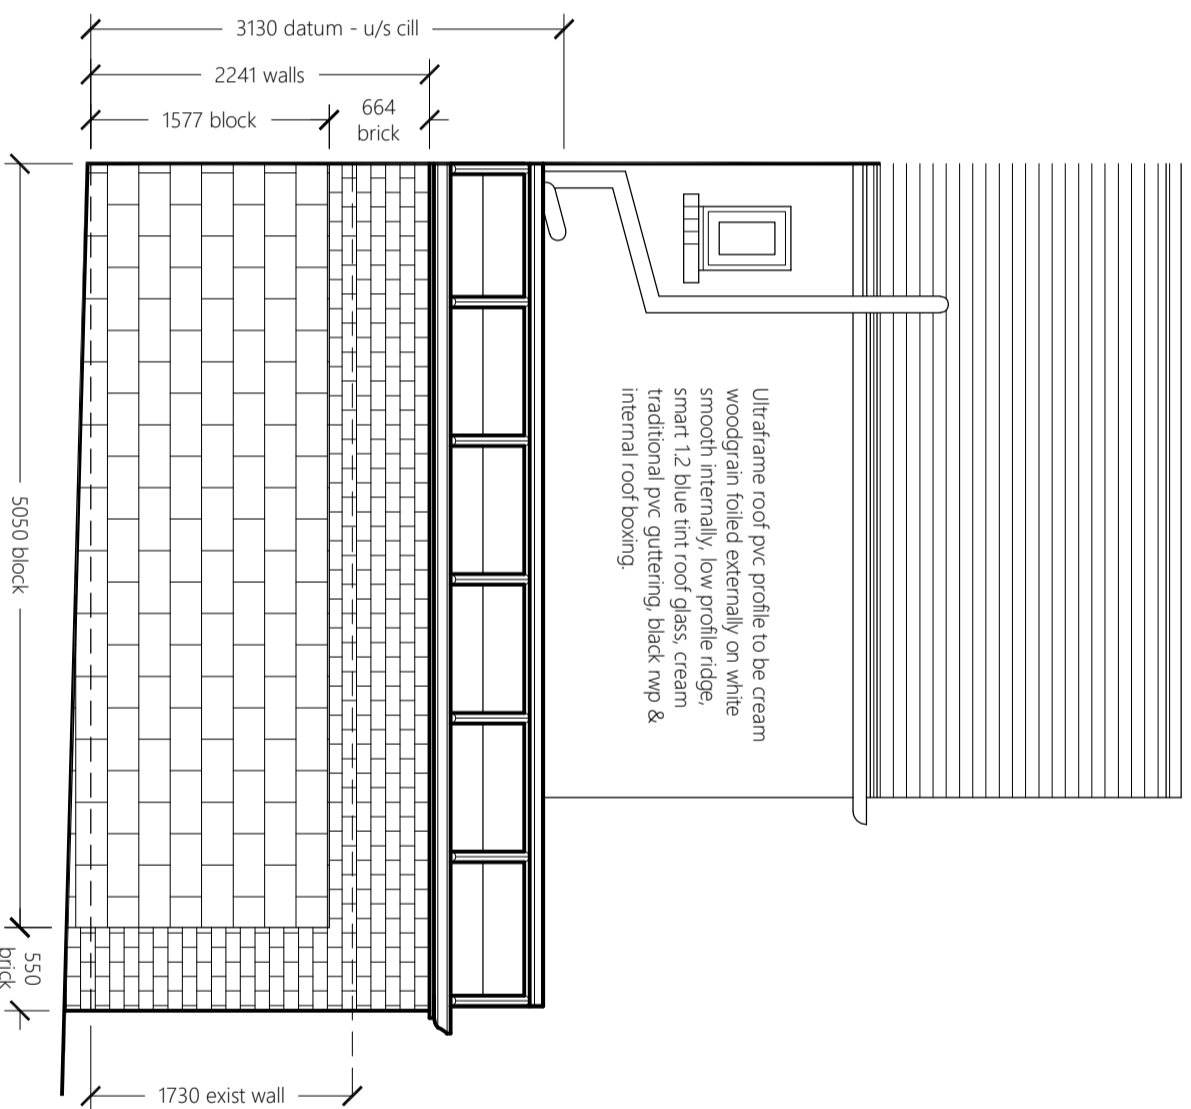

French door pvc profile to be cream woodgrain foiled externally on white smooth internally, clear toughened glass, outward opening, left leaf prime opener, restriction hinges, polished chromes & 50mm slim pvc threshold on 30mm drip cill.

PROPOSED REAR ELEVATION

PROPOSED SIDE ELEVATION

PROPOSED SIDE ELEVATION

Customer contract:
EH2023 Park
1 Station Road,
Backworth,
NE27 0RT.
Mobile: 07799 895 963

Customer approval signature:

Date:

Surveyor: P Greathead
Scale: 1:50