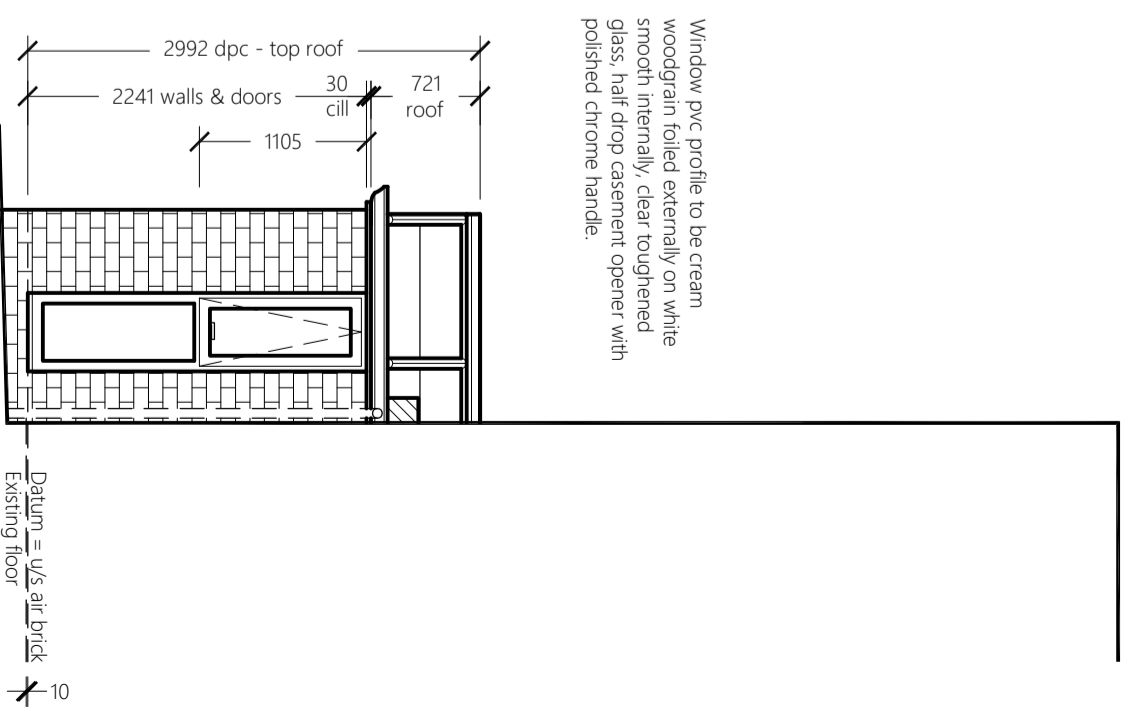

French door pvc profile to be cream woodgrain foiled externally on white smooth internally, clear toughened glass, outward opening, left leaf prime opener, restriction hinges, polished chromes & 50mm slim pvc threshold on 30mm drip cill.

PROPOSED REAR ELEVATION

PROPOSED SIDE ELEVATION

PROPOSED SIDE ELEVATION

Customer contract:
EH2023 Park
1 Station Road,
Backworth,
NE27 0RT.
Mobile: 07799 895 963

Customer approval signature:

Date:

Surveyor: P Greathead
Scale: 1:50