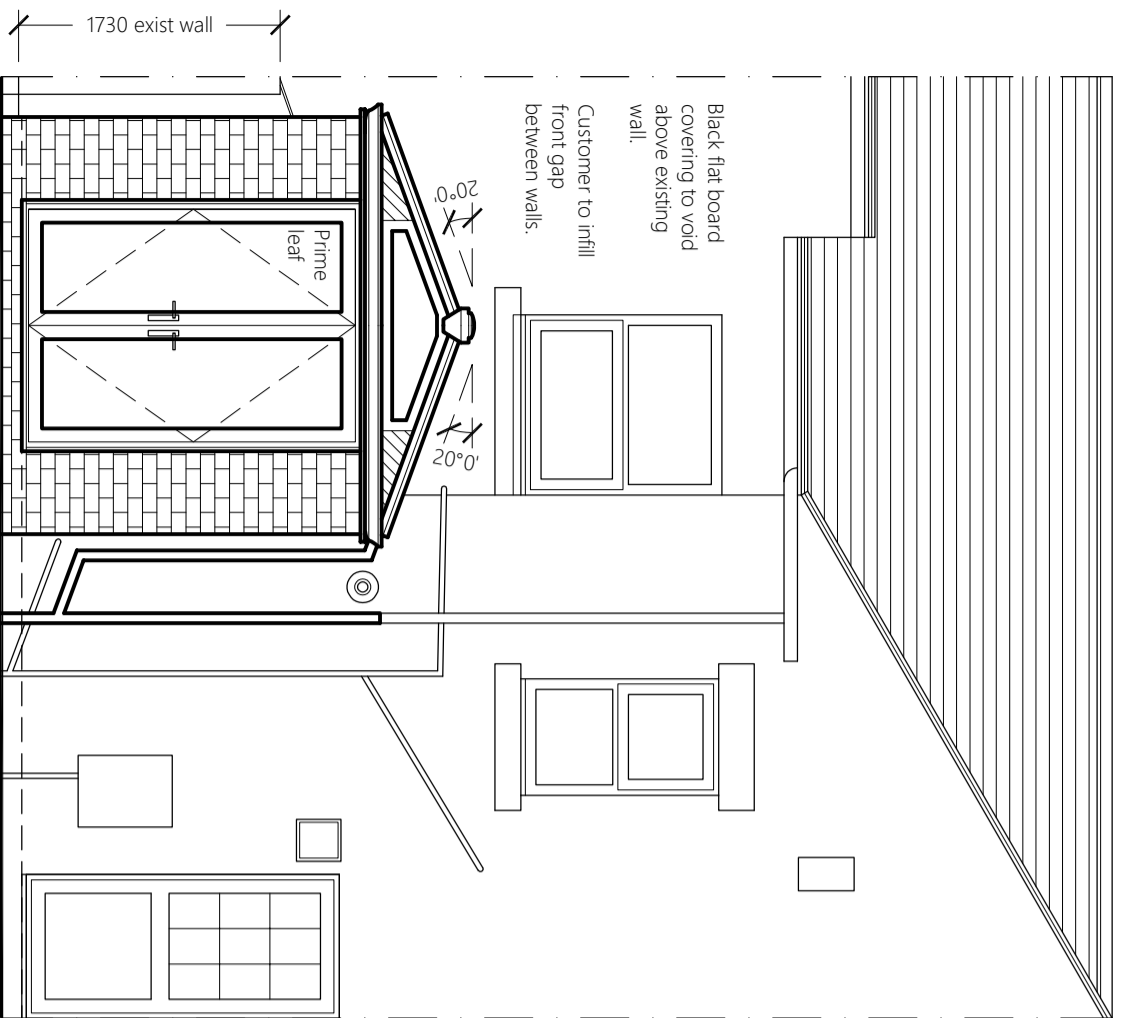

French door pvc profile to be cream woodgrain foiled externally on white smooth internally, clear toughened glass, outward opening, left leaf prime opener, restriction hinges, polished chromes & 50mm slim pvc threshold on 30mm drip cill.

PROPOSED REAR ELEVATION

PROPOSED SIDE ELEVATION

PROPOSED SIDE ELEVATION

Customer contract:
EH2023 Park
1 Station Road,
Backworth,
NE27 0RT.
Mobile: 07799 895 963

Customer approval signature:

Date:

Surveyor: P Greathead
Scale: 1:50