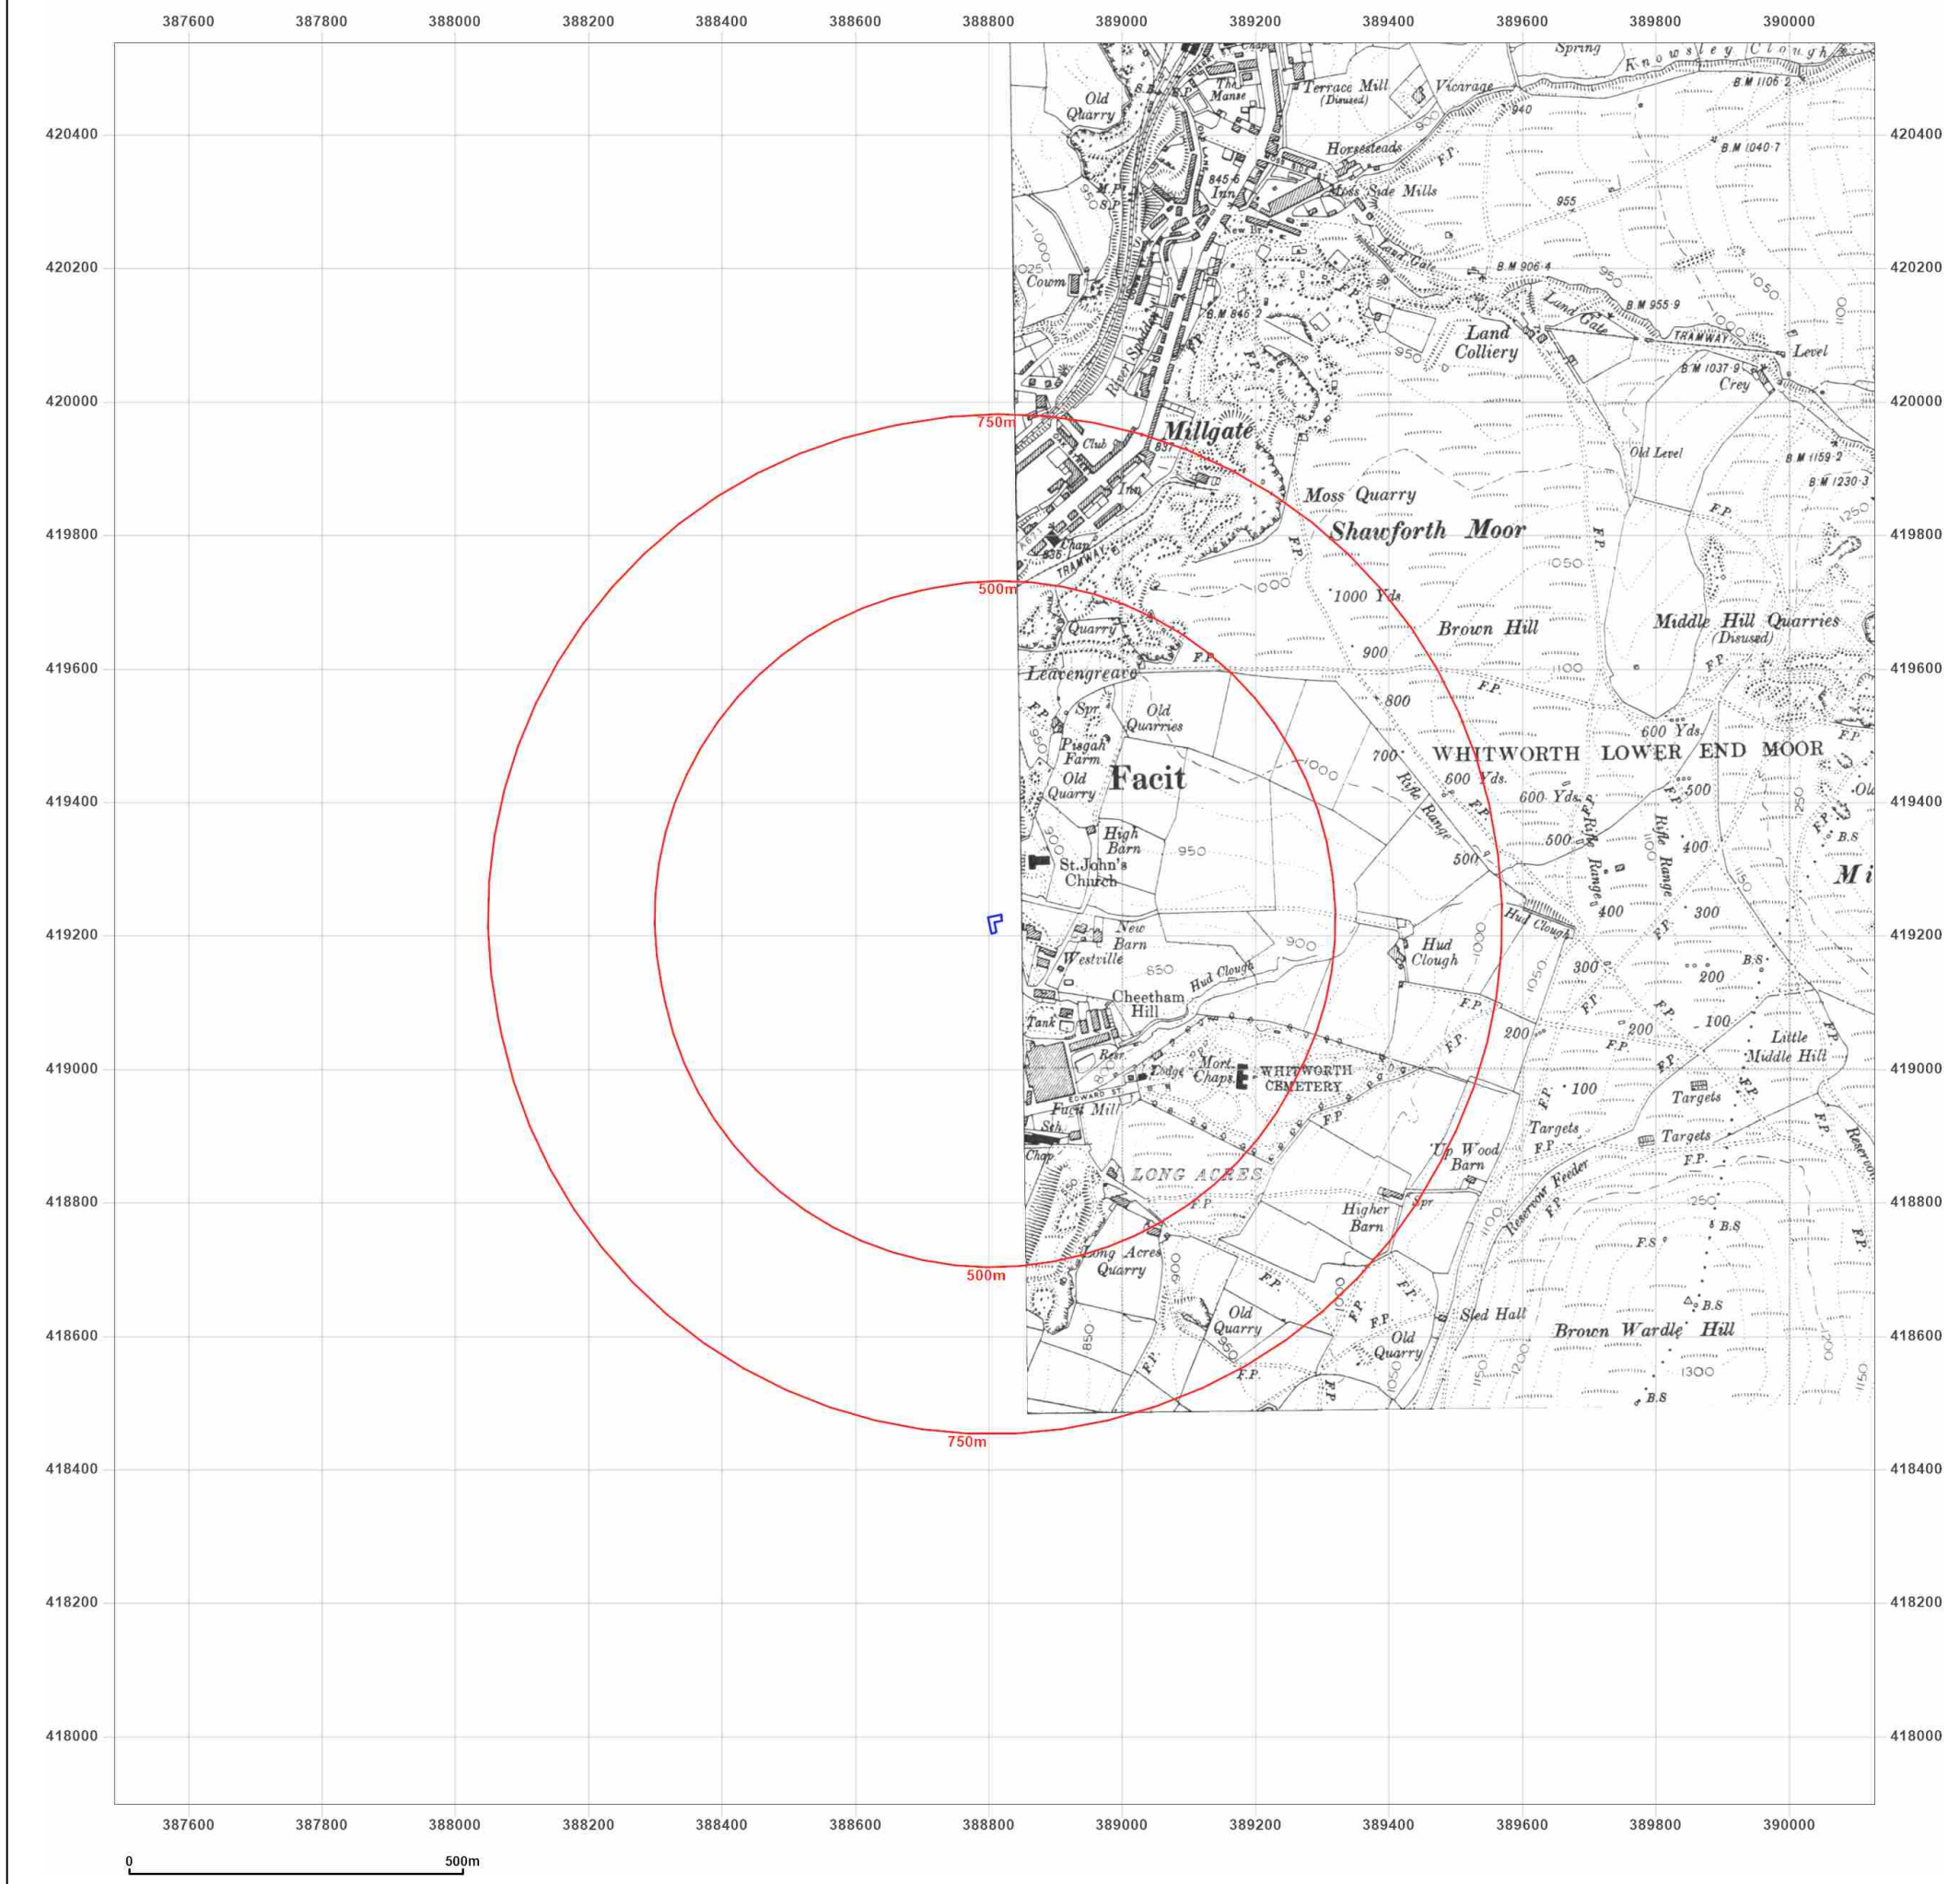

Site Details:

767, MARKET STREET,
WHITWORTH, ROCHDALE,
OL12 8LS

Client Ref: Campbell
Report Ref: GS-9116589
Grid Ref: 388808, 419217

Map Name: County Series

Map date: 1938

Scale: 1:10,560

Printed at: 1:10,560

Surveyed 1844
Revised 1938
Edition N/A
Copyright N/A
Levelled N/A

Produced by
Groundsure Insights
T: 08444 159000
E: info@groundsure.com
W: www.groundsure.com

© Crown copyright and database rights 2018 Ordnance Survey 100035207

Production date: 10 October 2022

Map legend available at:
www.groundsure.com/sites/default/files/groundsure_legend.pdf