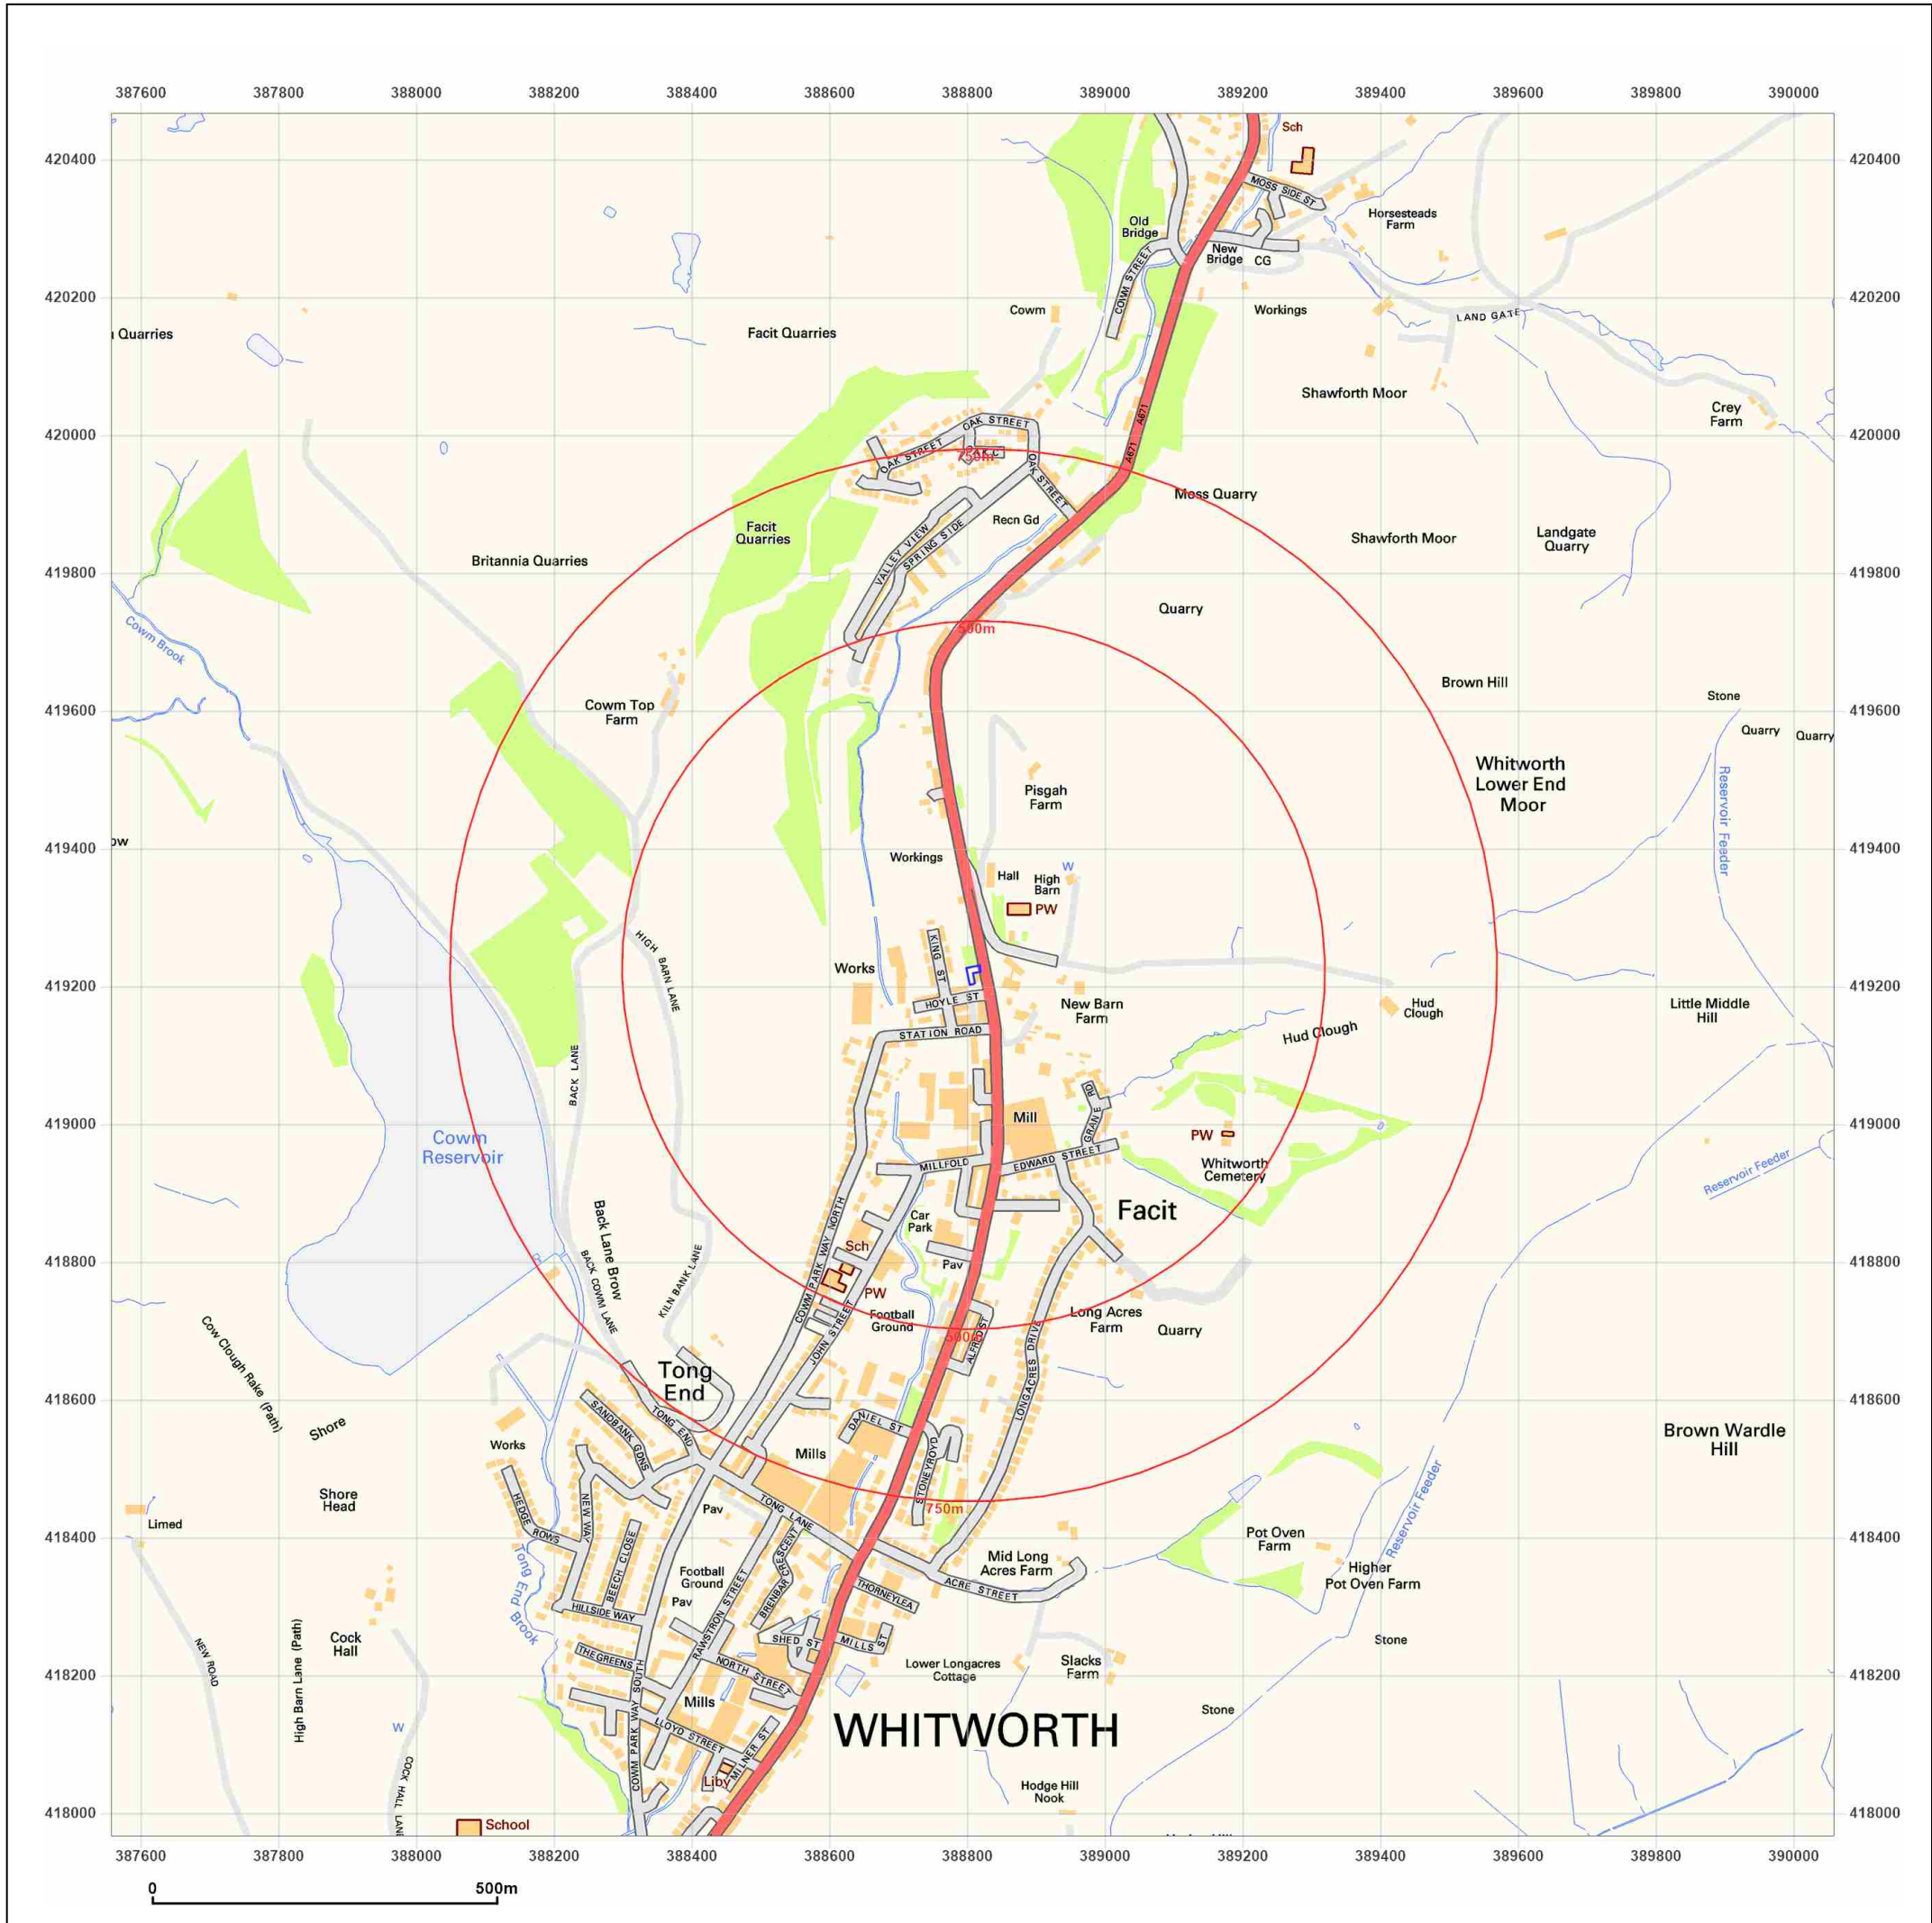

Site Details:
767, MARKET STREET,
WHITWORTH, ROCHDALE,
OL12 8LS

Client Ref: Campbell
Report Ref: GS-9116589
Grid Ref: 388808, 419217

Map Name: National Grid
Map date: 2010
Scale: 1:10,000
Printed at: 1:10,000

Produced by
Groundsure Insights
T: 08444 159000
E: info@groundsure.com
W: www.groundsure.com

© Crown copyright and database rights 2018 Ordnance Survey 100035207

Production date: 10 October 2022

Map legend available at:
www.groundsure.com/sites/default/files/groundsure_legend.pdf