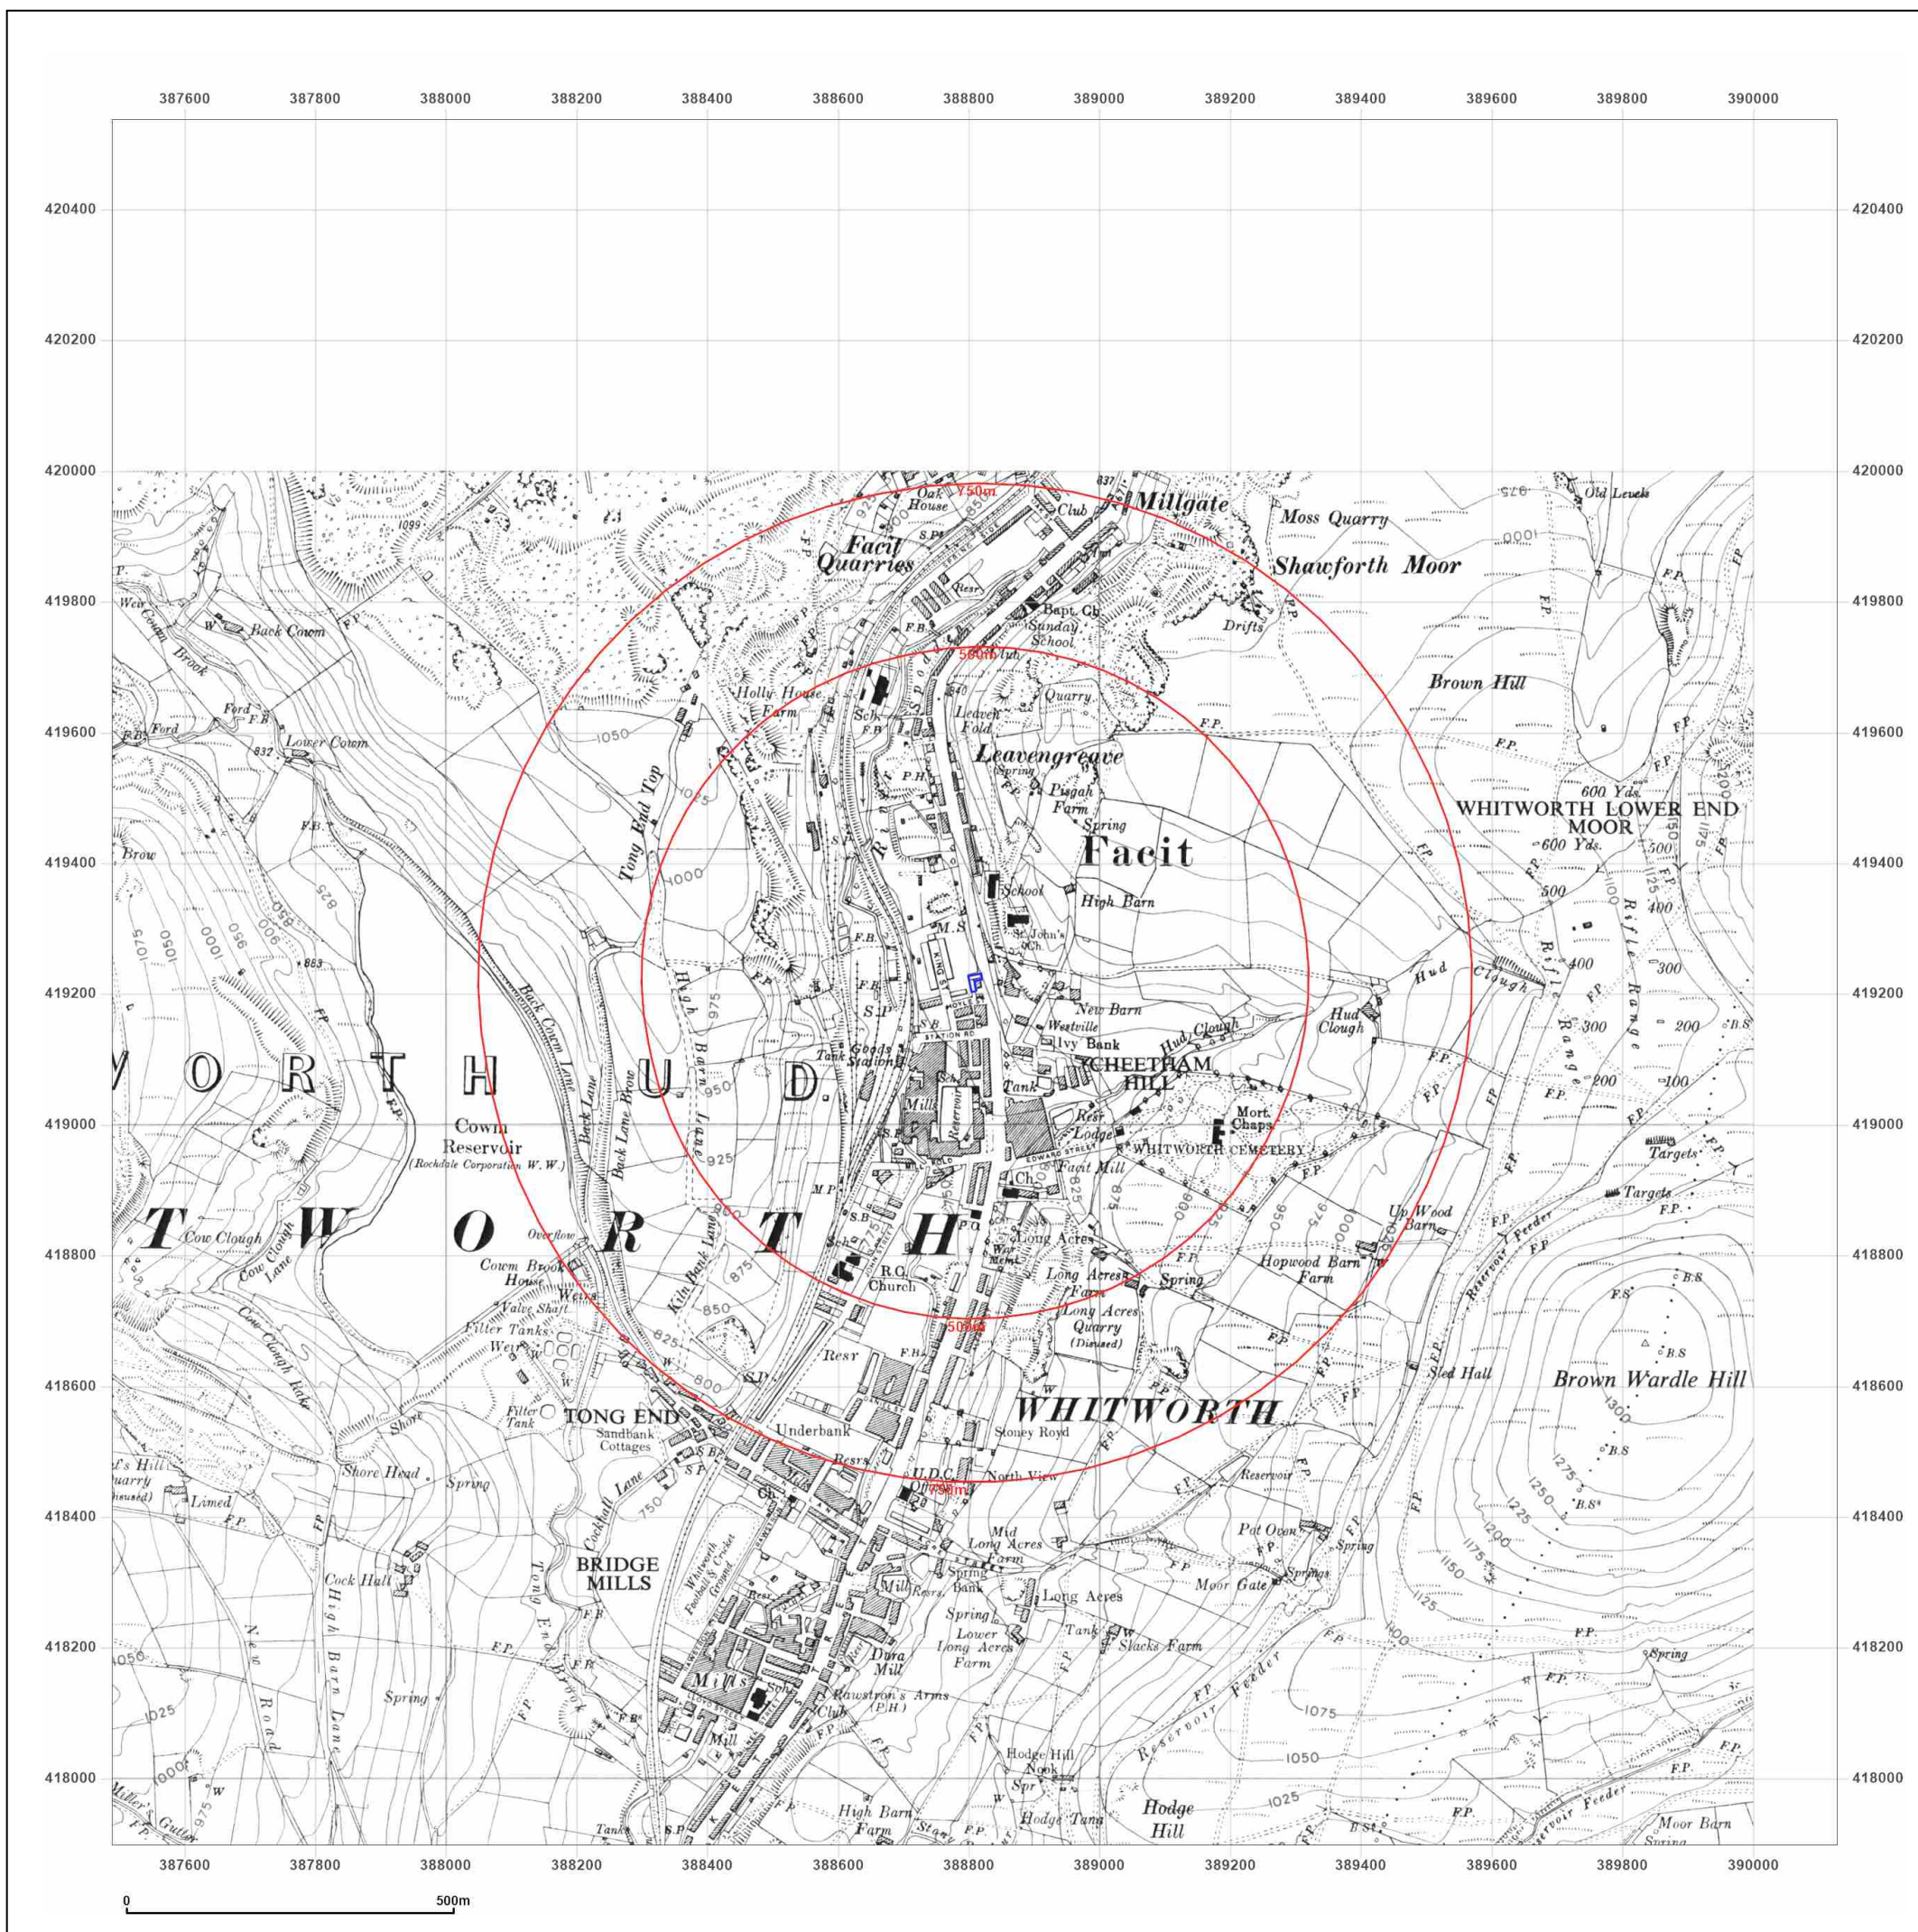

Site Details:

767, MARKET STREET,
WHITWORTH, ROCHDALE,
OL12 8LS

Client Ref: Campbell
Report Ref: GS-9116589
Grid Ref: 388808, 419217

Map Name: Provisional

Map date: 1956

Scale: 1:10,560

Printed at: 1:10,560

Surveyed N/A
Revised 1955
Edition N/A
Copyright 1956
Levelled N/A

Produced by
Groundsure Insights
T: 08444 159000
E: info@groundsure.com
W: www.groundsure.com

© Crown copyright and database rights 2018 Ordnance Survey 100035207

Production date: 10 October 2022

Map legend available at:
www.groundsure.com/sites/default/files/groundsure_legend.pdf