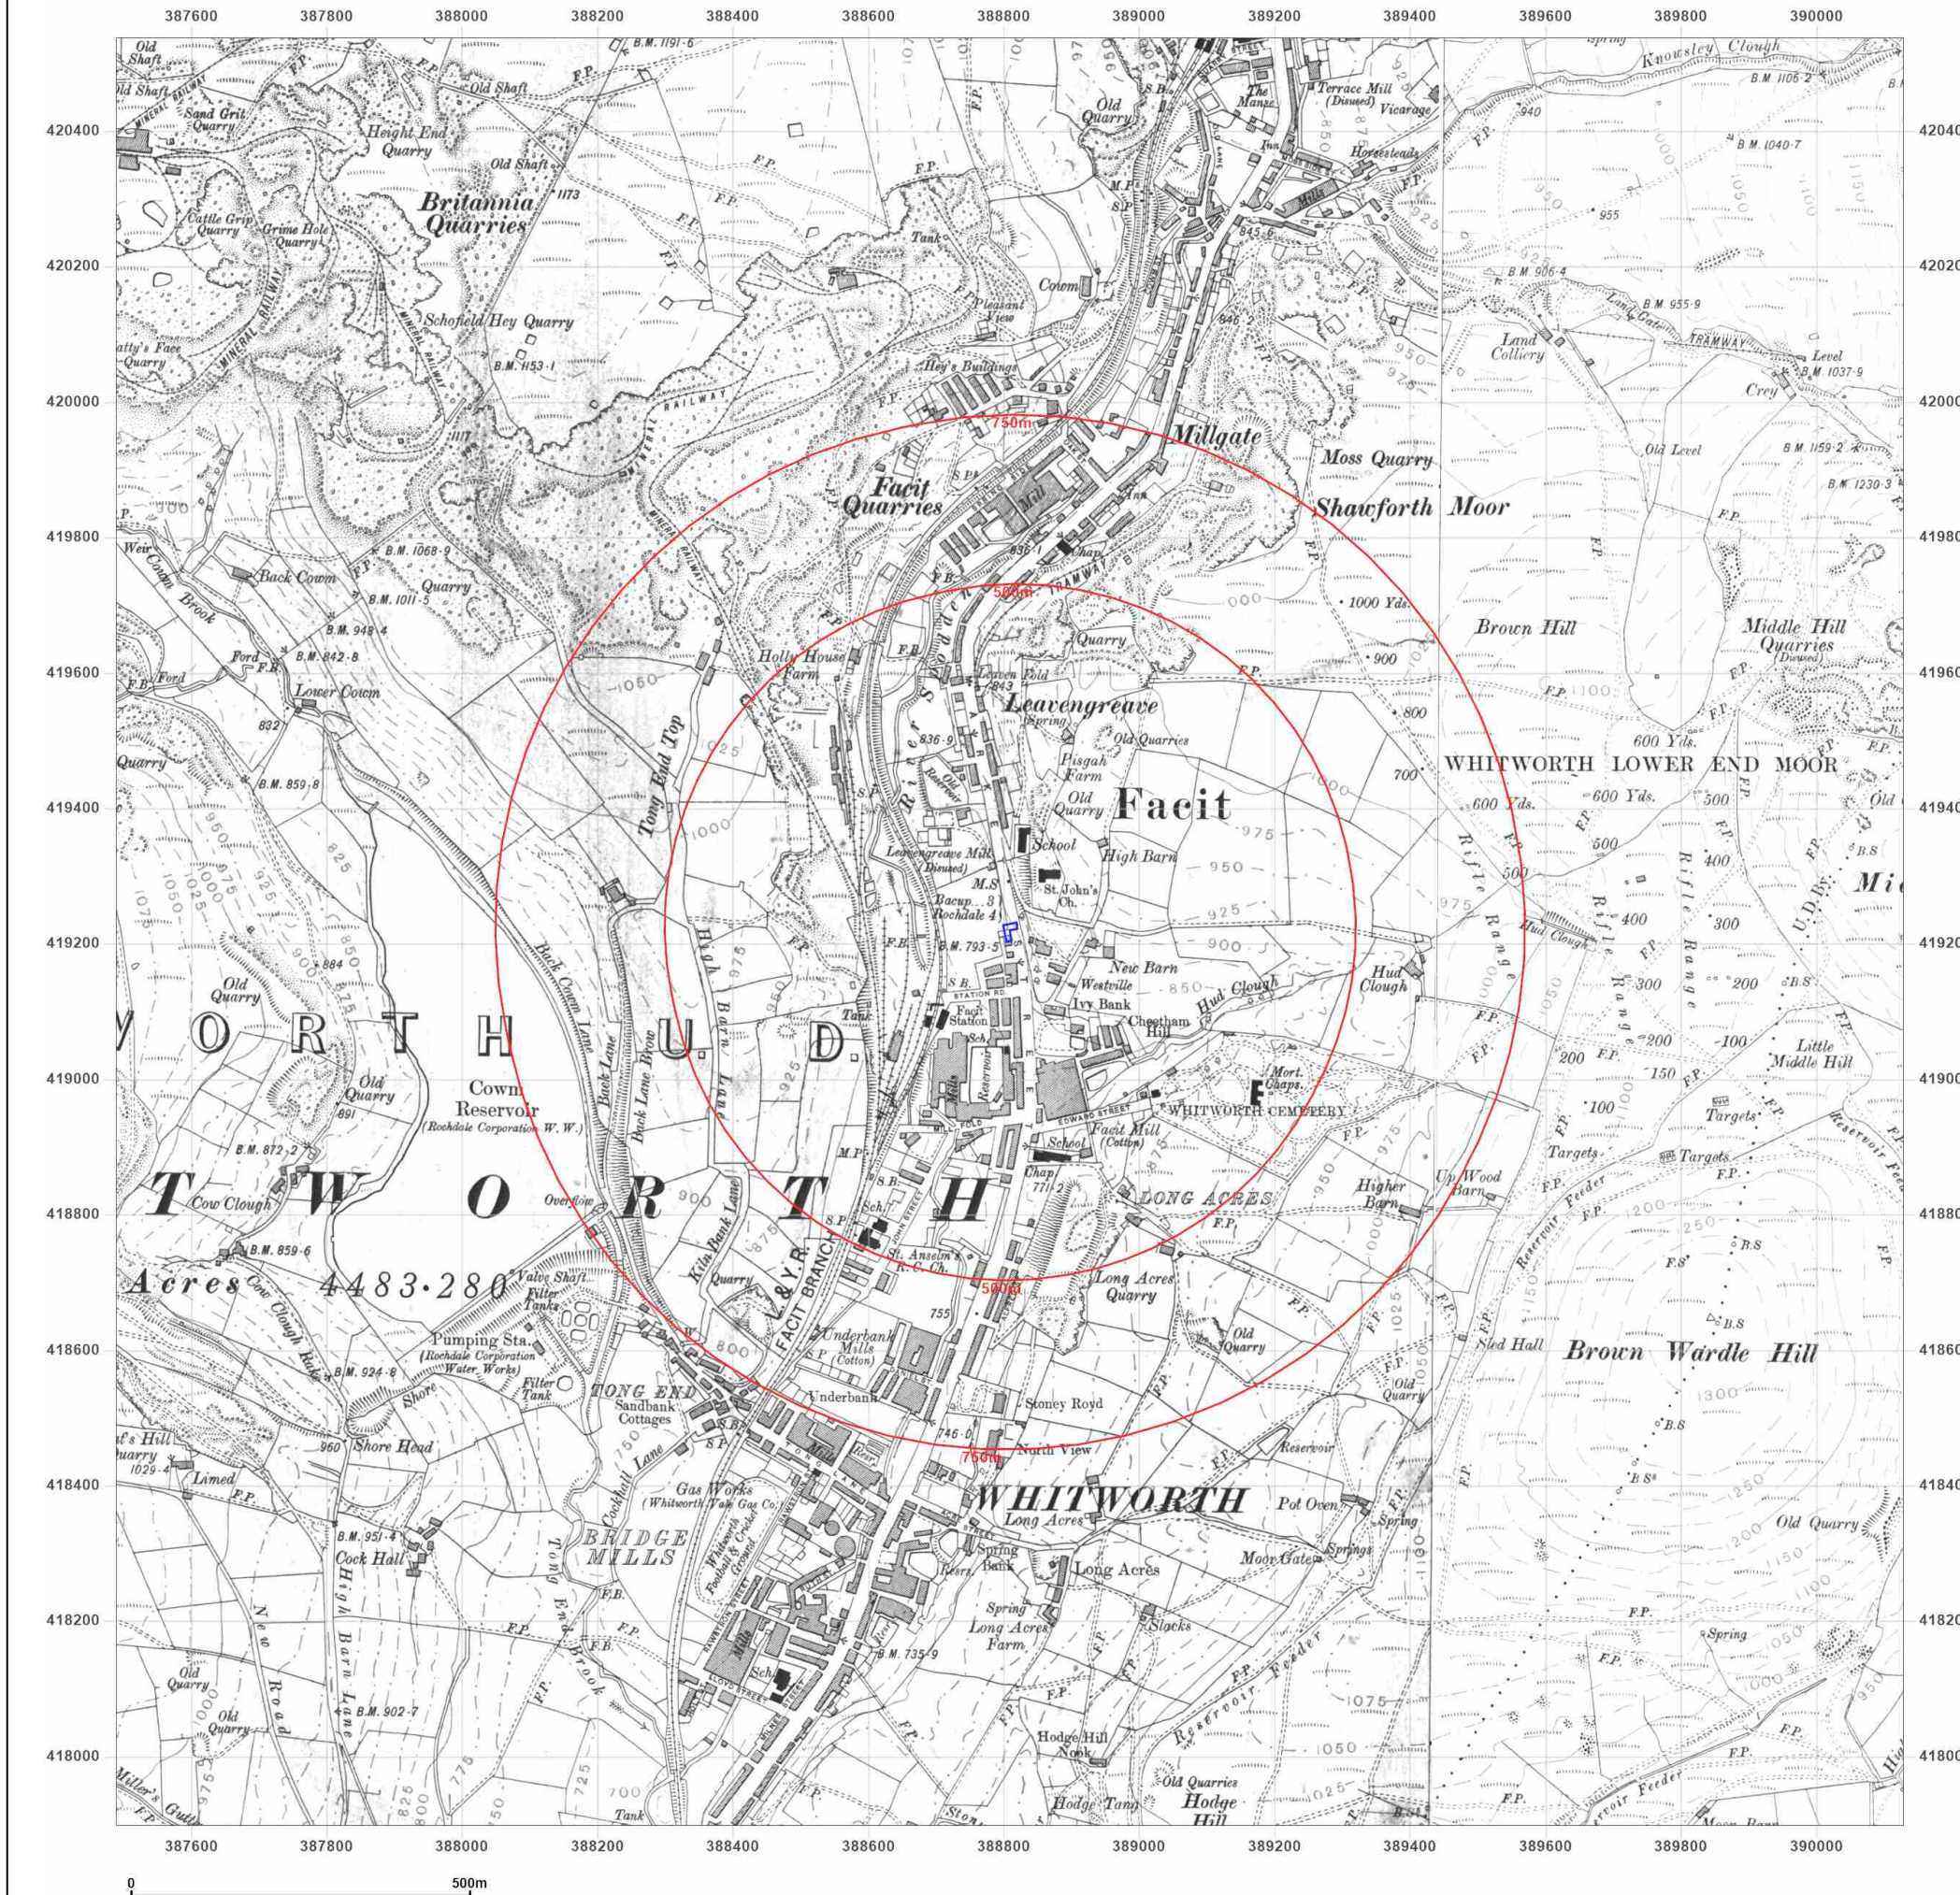

Site Details:

767, MARKET STREET,
WHITWORTH, ROCHDALE,
OL12 8LS

Client Ref: Campbell
Report Ref: GS-9116589
Grid Ref: 388808, 419217

Map Name: County Series

Map date: 1909

Scale: 1:10,560

Printed at: 1:10,560

Surveyed 1848
Revised 1909
Edition N/A
Copyright N/A
Levelled N/A

Surveyed 1847
Revised 1909
Edition N/A
Copyright N/A
Levelled N/A

Produced by
Groundsure Insights
T: 08444 159000
E: info@groundsure.com
W: www.groundsure.com

© Crown copyright and database rights 2018 Ordnance Survey 100035207

Production date: 10 October 2022

Map legend available at:
www.groundsure.com/sites/default/files/groundsure_legend.pdf