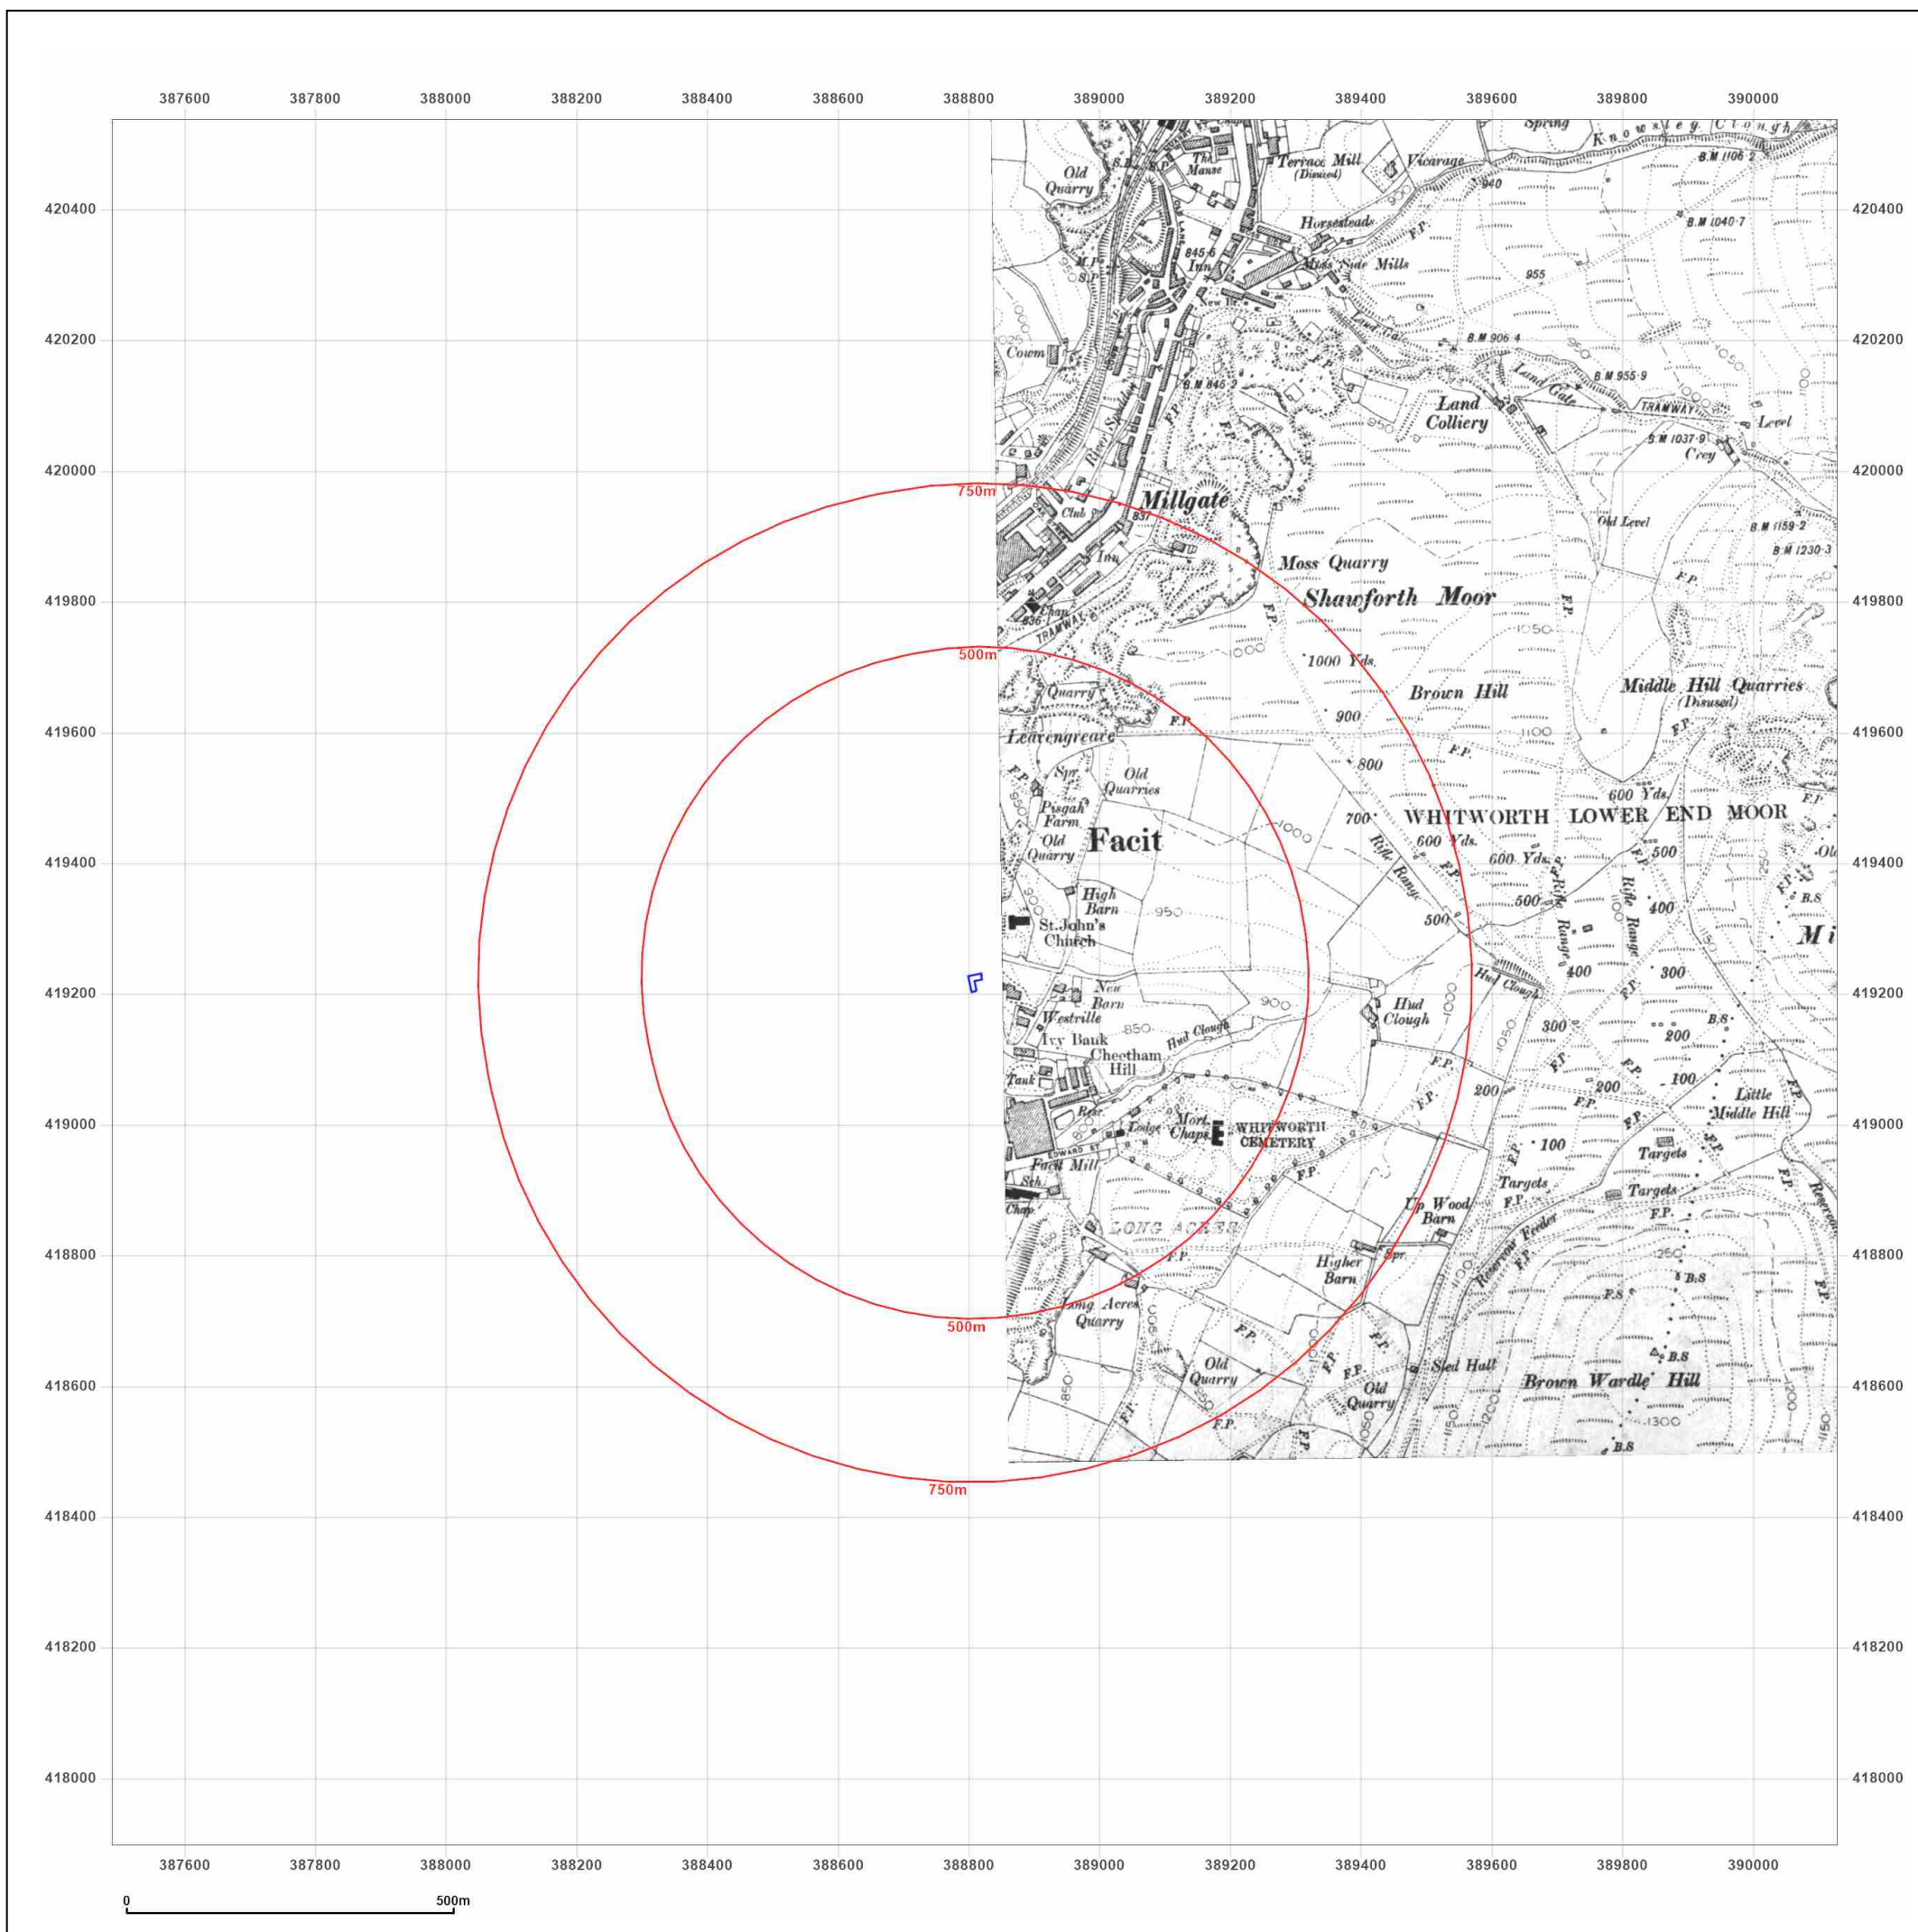

Site Details:

767, MARKET STREET,
WHITWORTH, ROCHDALE,
OL12 8LS

Client Ref: Campbell
Report Ref: GS-9116589
Grid Ref: 388808, 419217

Map Name: County Series

Map date: 1905

Scale: 1:10,560

Printed at: 1:10,560

Surveyed 1844
Revised 1905
Edition N/A
Copyright N/A
Levelled N/A

Produced by
Groundsure Insights
T: 08444 159000
E: info@groundsure.com
W: www.groundsure.com

© Crown copyright and database rights 2018 Ordnance Survey 100035207

Production date: 10 October 2022

Map legend available at:
www.groundsure.com/sites/default/files/groundsure_legend.pdf