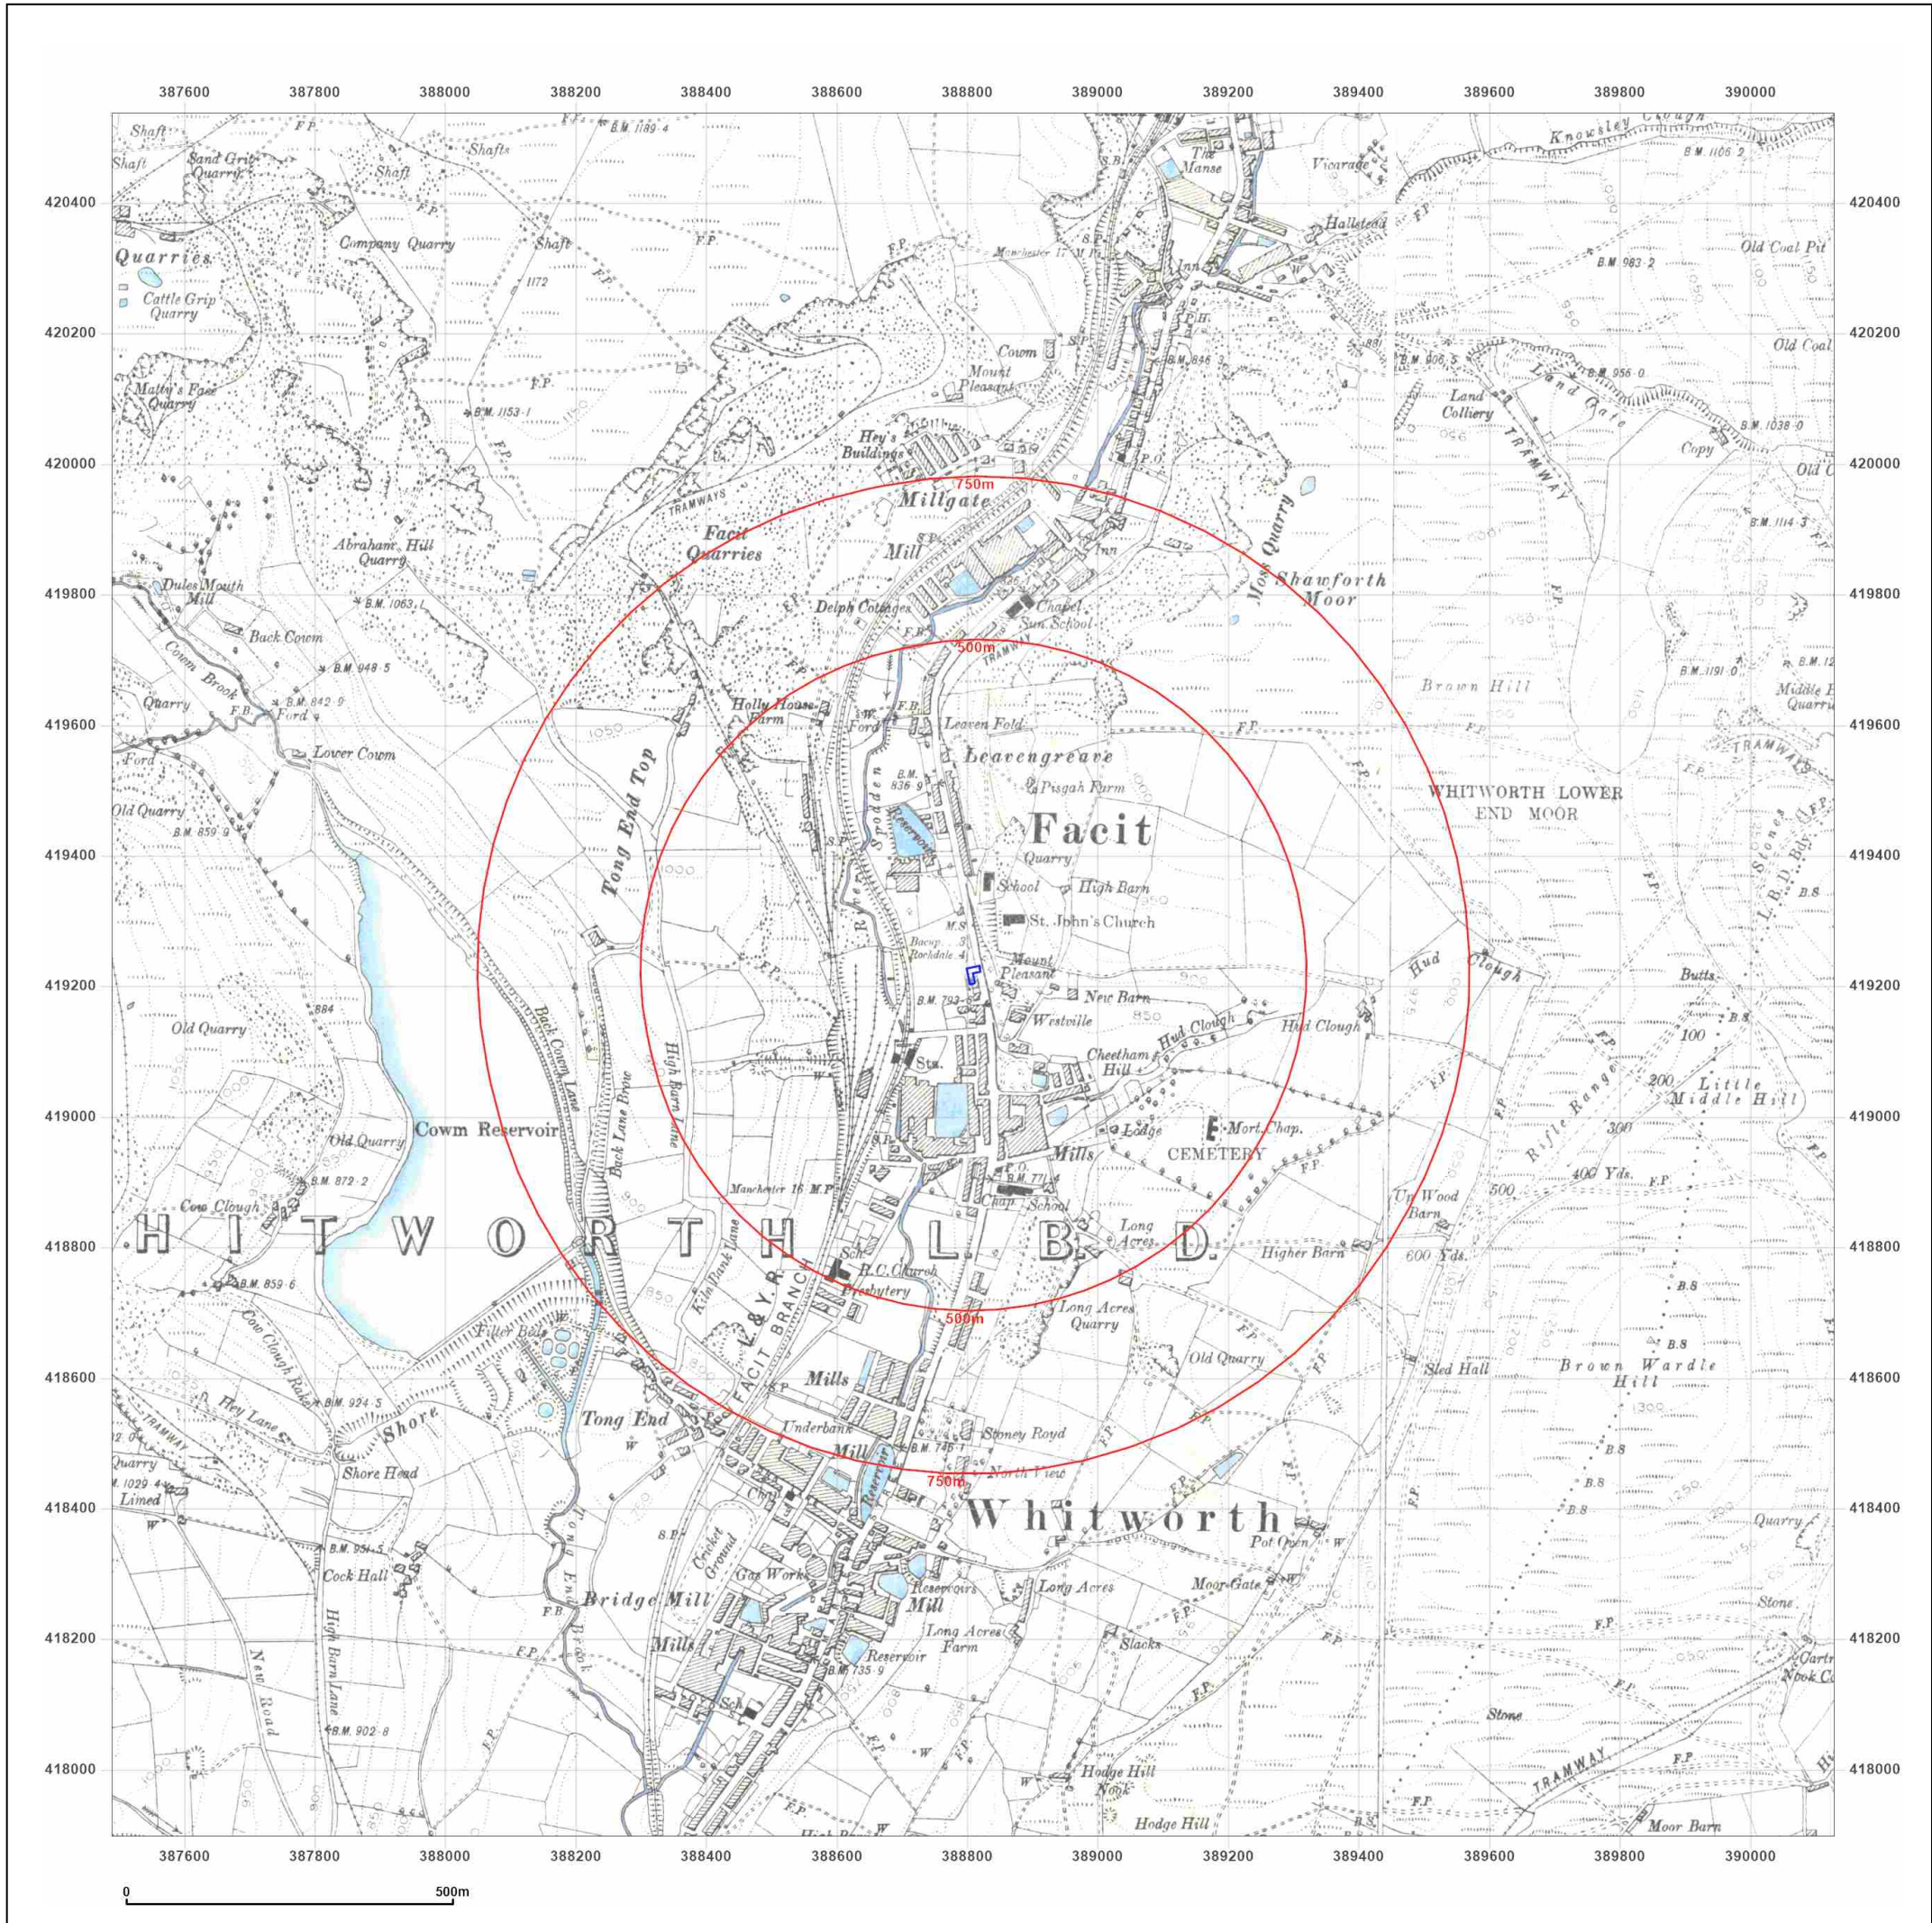

Site Details:

767, MARKET STREET,
WHITWORTH, ROCHDALE,
OL12 8LS

Client Ref: Campbell
Report Ref: GS-9116589
Grid Ref: 388808, 419217

Map Name: County Series

Map date: 1891

Scale: 1:10,560

Printed at: 1:10,560

Surveyed 1891
Revised 1891
Edition N/A
Copyright N/A
Levelled N/A

Surveyed 1891
Revised 1891
Edition N/A
Copyright N/A
Levelled N/A

Produced by
Groundsure Insights
T: 08444 159000
E: info@groundsure.com
W: www.groundsure.com

© Crown copyright and database rights 2018 Ordnance Survey 100035207

Production date: 10 October 2022

Map legend available at:
www.groundsure.com/sites/default/files/groundsure_legend.pdf