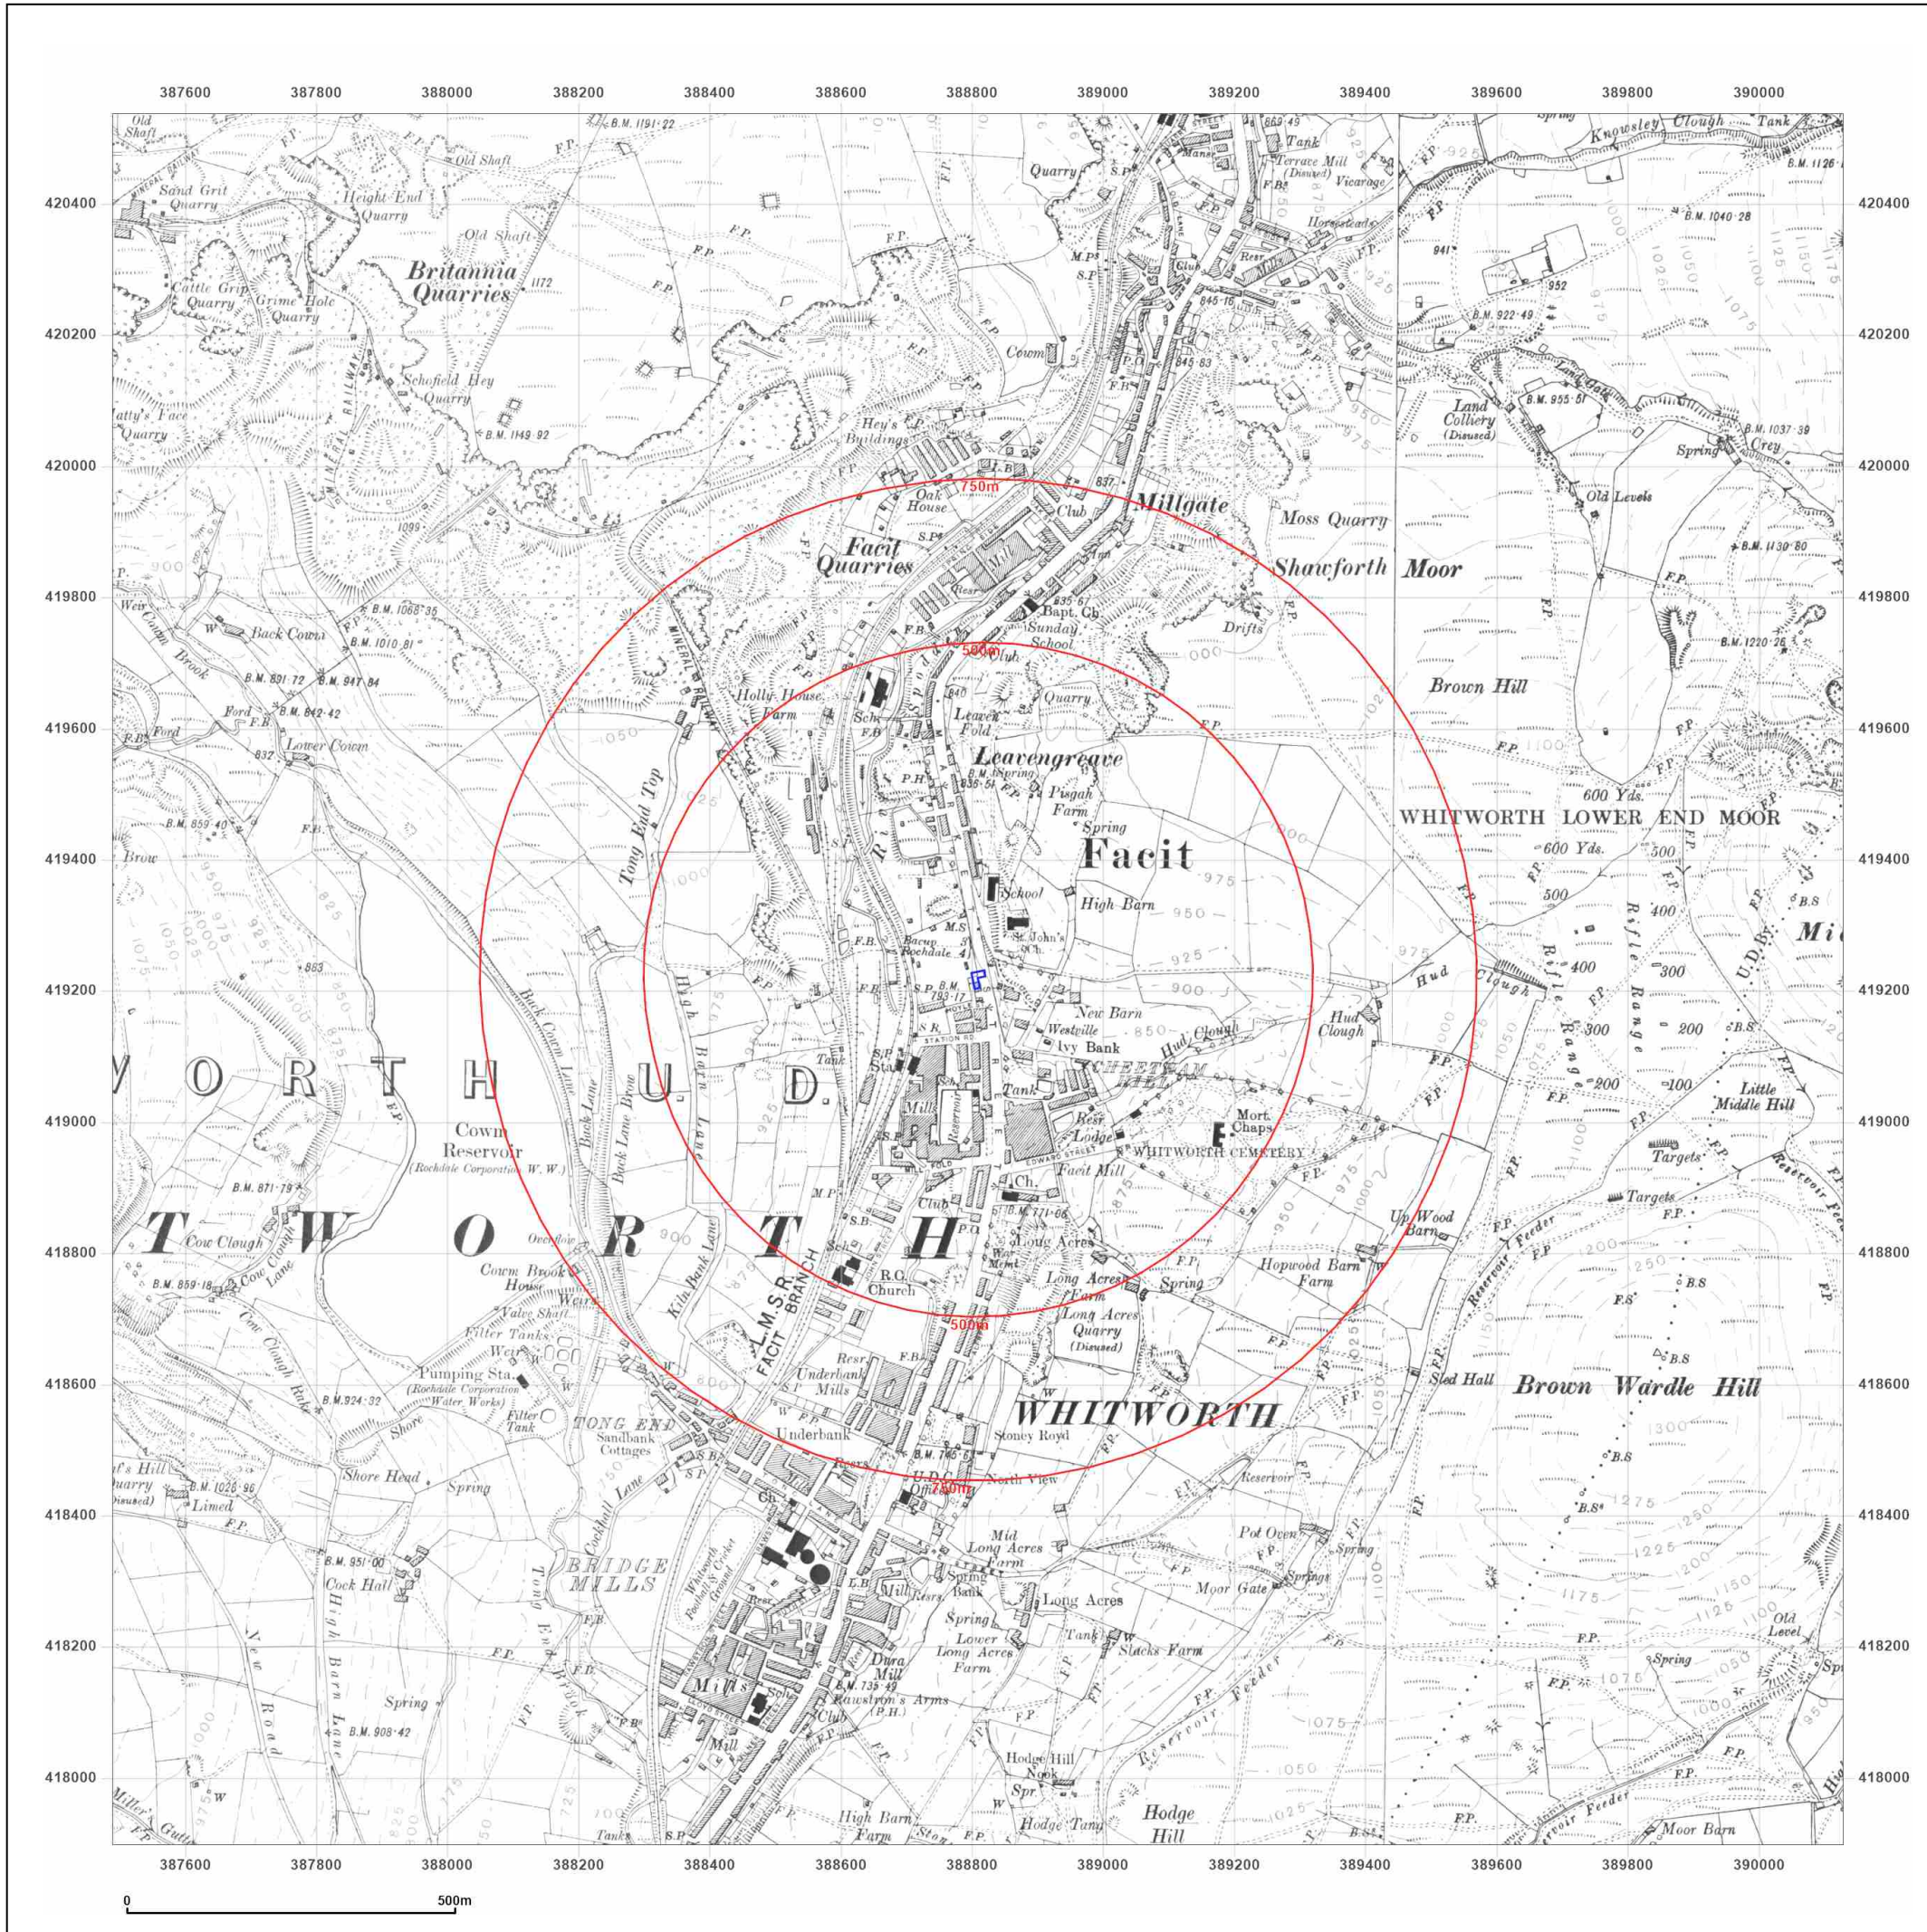

Site Details:

767, MARKET STREET,
WHITWORTH, ROCHDALE,
OL12 8LS

Client Ref: Campbell
Report Ref: GS-9116589
Grid Ref: 388808, 419217

Map Name: County Series

Map date: 1928-1931

Scale: 1:10,560

Printed at: 1:10,560

Surveyed 1848
Revised 1928
Edition N/A
Copyright N/A
Levelled N/A

Surveyed 1847
Revised 1931
Edition N/A
Copyright N/A
Levelled N/A

Produced by
Groundsure Insights
T: 08444 159000
E: info@groundsure.com
W: www.groundsure.com

© Crown copyright and database rights 2018 Ordnance Survey 100035207

Production date: 10 October 2022

Map legend available at:
www.groundsure.com/sites/default/files/groundsure_legend.pdf