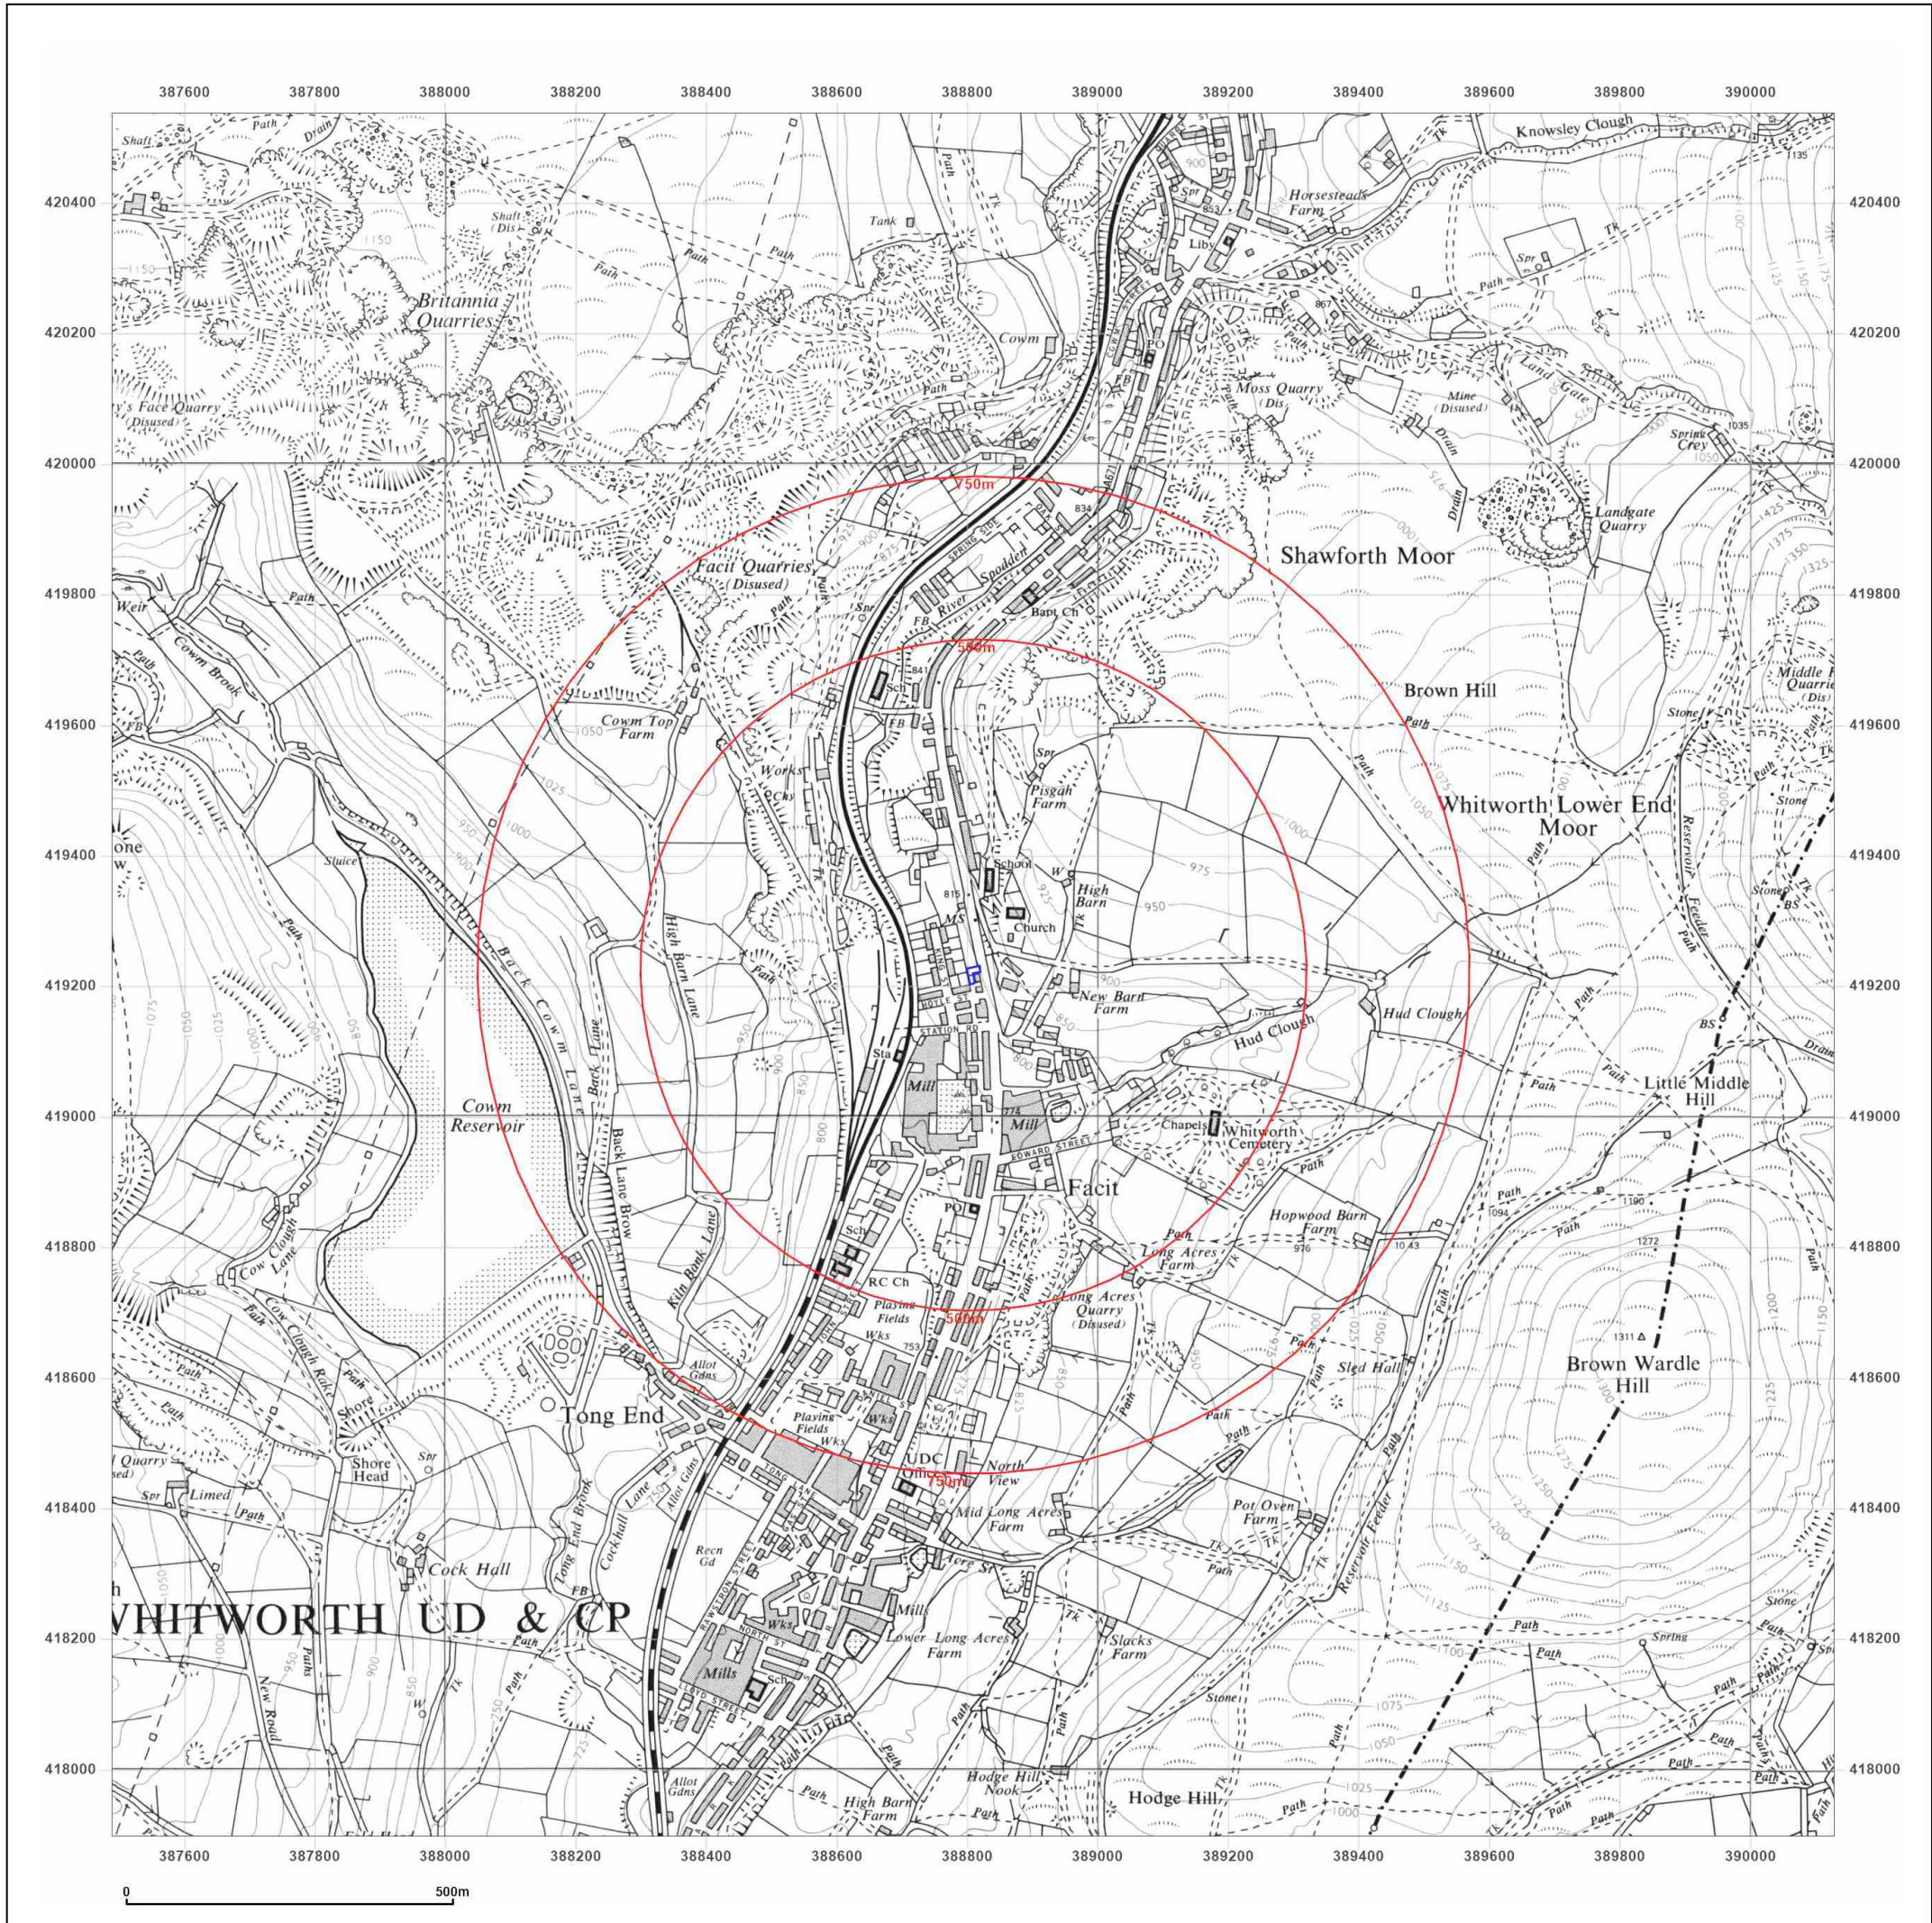

Site Details:

767, MARKET STREET,
WHITWORTH, ROCHDALE,
OL12 8LS

Client Ref: Campbell
Report Ref: GS-9116589
Grid Ref: 388808, 419217

Map Name: Provisional

Map date: 1967-1968

Scale: 1:10,560

Printed at: 1:10,560

Surveyed 1967
Revised 1967
Edition N/A
Copyright N/A
Levelled N/A

Surveyed 1967
Revised 1967
Edition N/A
Copyright N/A
Levelled N/A

Surveyed 1967
Revised 1967
Edition N/A
Copyright N/A
Levelled N/A

Surveyed 1968
Revised 1968
Edition N/A
Copyright N/A
Levelled N/A

Produced by
Groundsure Insights
T: 08444 159000
E: info@groundsure.com
W: www.groundsure.com

© Crown copyright and database rights 2018 Ordnance Survey 100035207

Production date: 10 October 2022

Map legend available at:
www.groundsure.com/sites/default/files/groundsure_legend.pdf