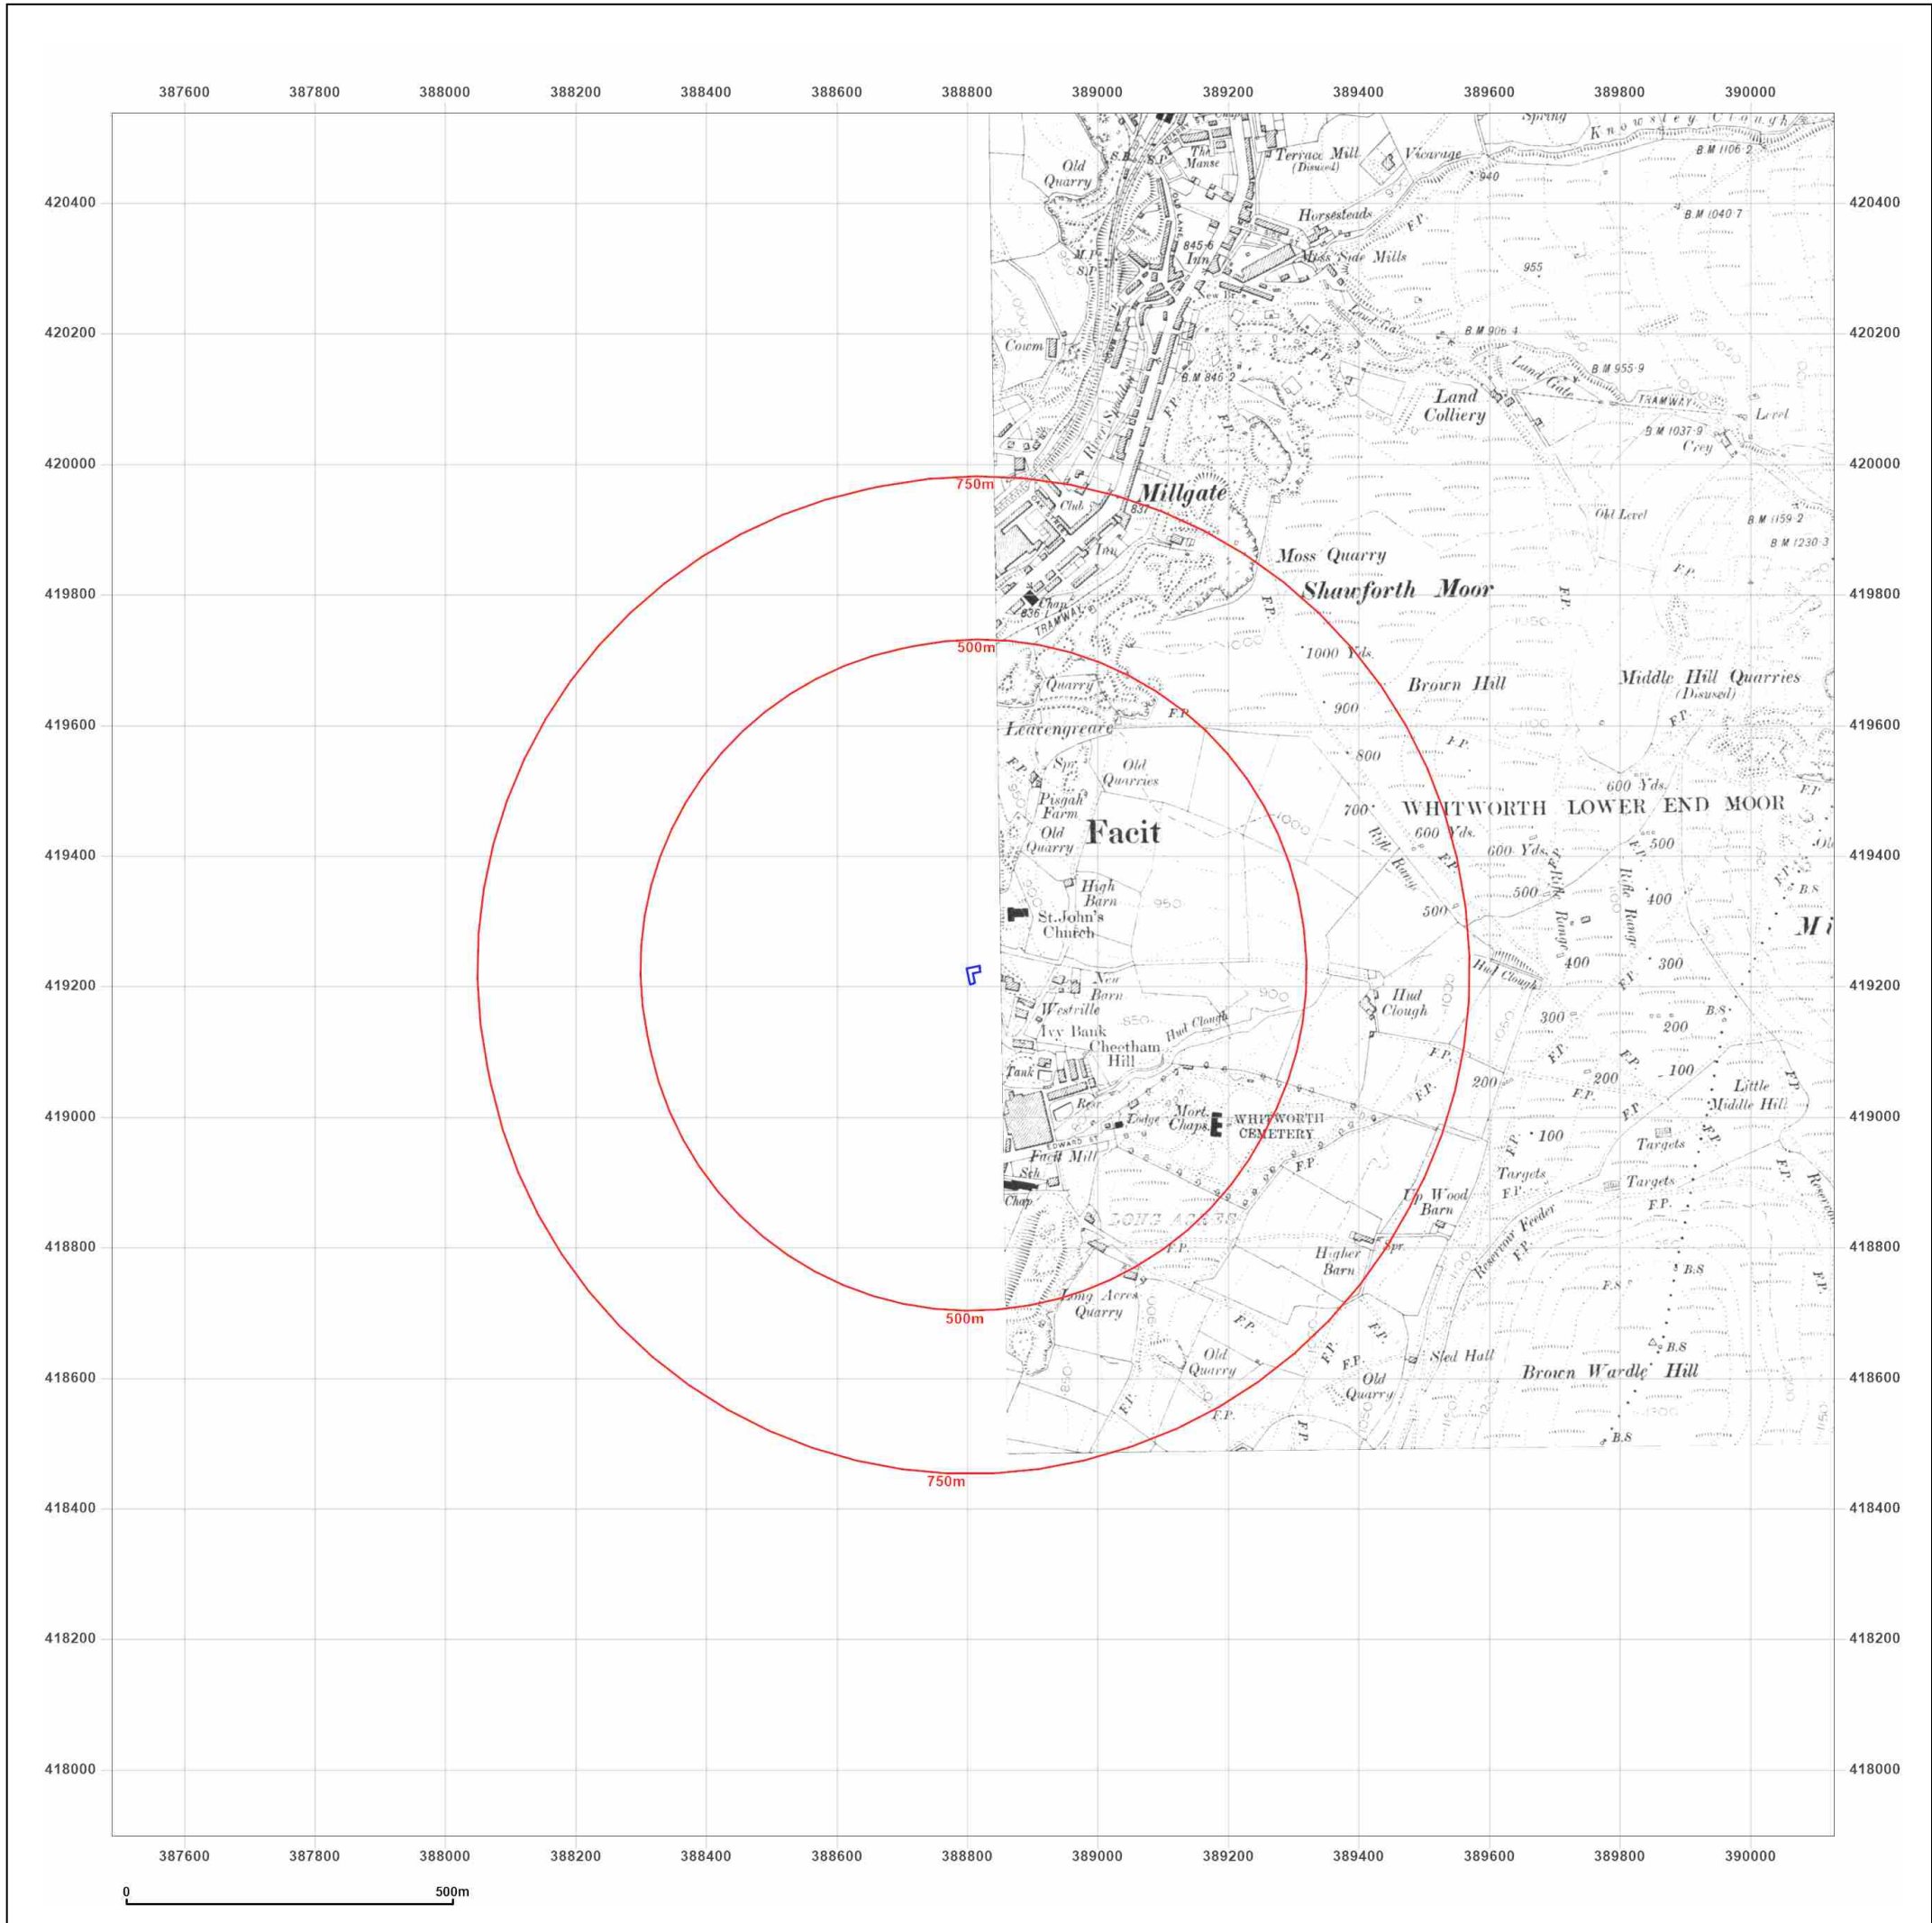

Site Details:

767, MARKET STREET,
WHITWORTH, ROCHDALE,
OL12 8LS

Client Ref: Campbell
Report Ref: GS-9116589
Grid Ref: 388808, 419217

Map Name: County Series

Map date: 1912

Scale: 1:10,560

Printed at: 1:10,560

Surveyed 1844
Revised 1912
Edition 1912
Copyright N/A
Levelled N/A

Produced by
Groundsure Insights
T: 08444 159000
E: info@groundsure.com
W: www.groundsure.com

© Crown copyright and database rights 2018 Ordnance Survey 100035207

Production date: 10 October 2022

Map legend available at:
www.groundsure.com/sites/default/files/groundsure_legend.pdf