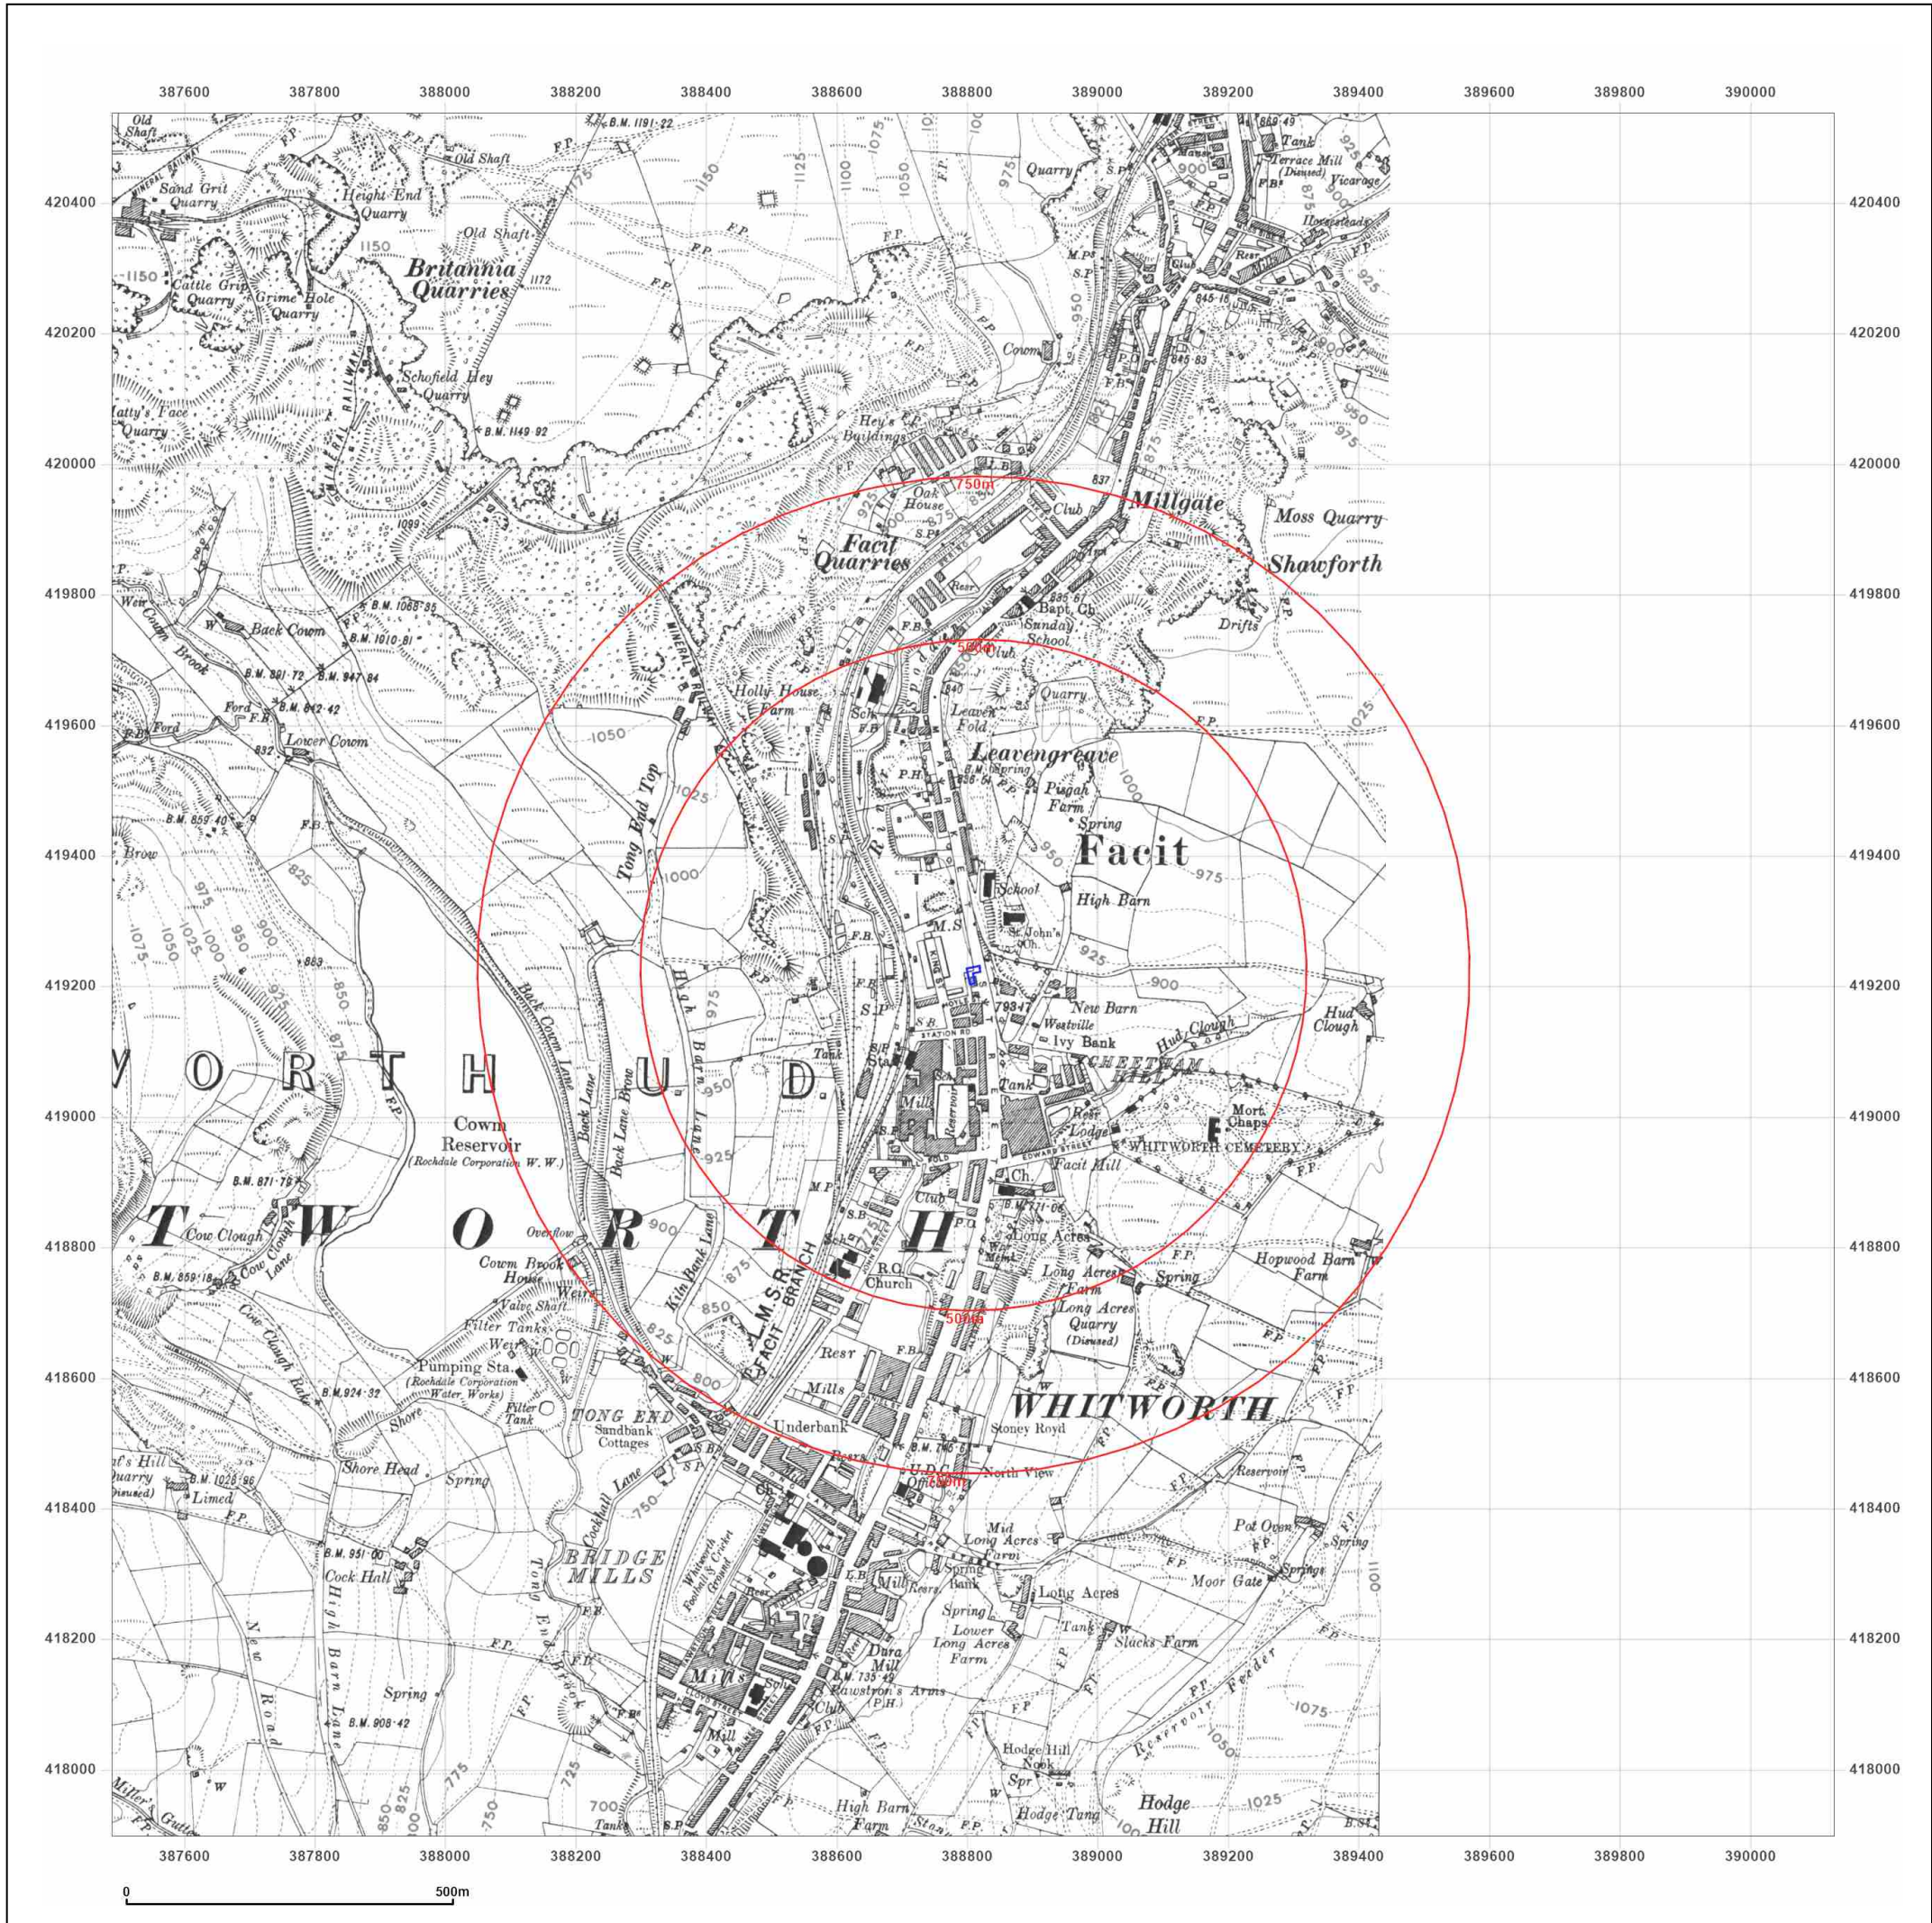

Site Details:

767, MARKET STREET,
WHITWORTH, ROCHDALE,
OL12 8LS

Client Ref: Campbell
Report Ref: GS-9116589
Grid Ref: 388808, 419217

Map Name: County Series

Map date: 1938

Scale: 1:10,560

Printed at: 1:10,560

Surveyed 1848
Revised 1938
Edition N/A
Copyright N/A
Levelled N/A

Produced by
Groundsure Insights
T: 08444 159000
E: info@groundsure.com
W: www.groundsure.com

© Crown copyright and database rights 2018 Ordnance Survey 100035207

Production date: 10 October 2022

Map legend available at:
www.groundsure.com/sites/default/files/groundsure_legend.pdf