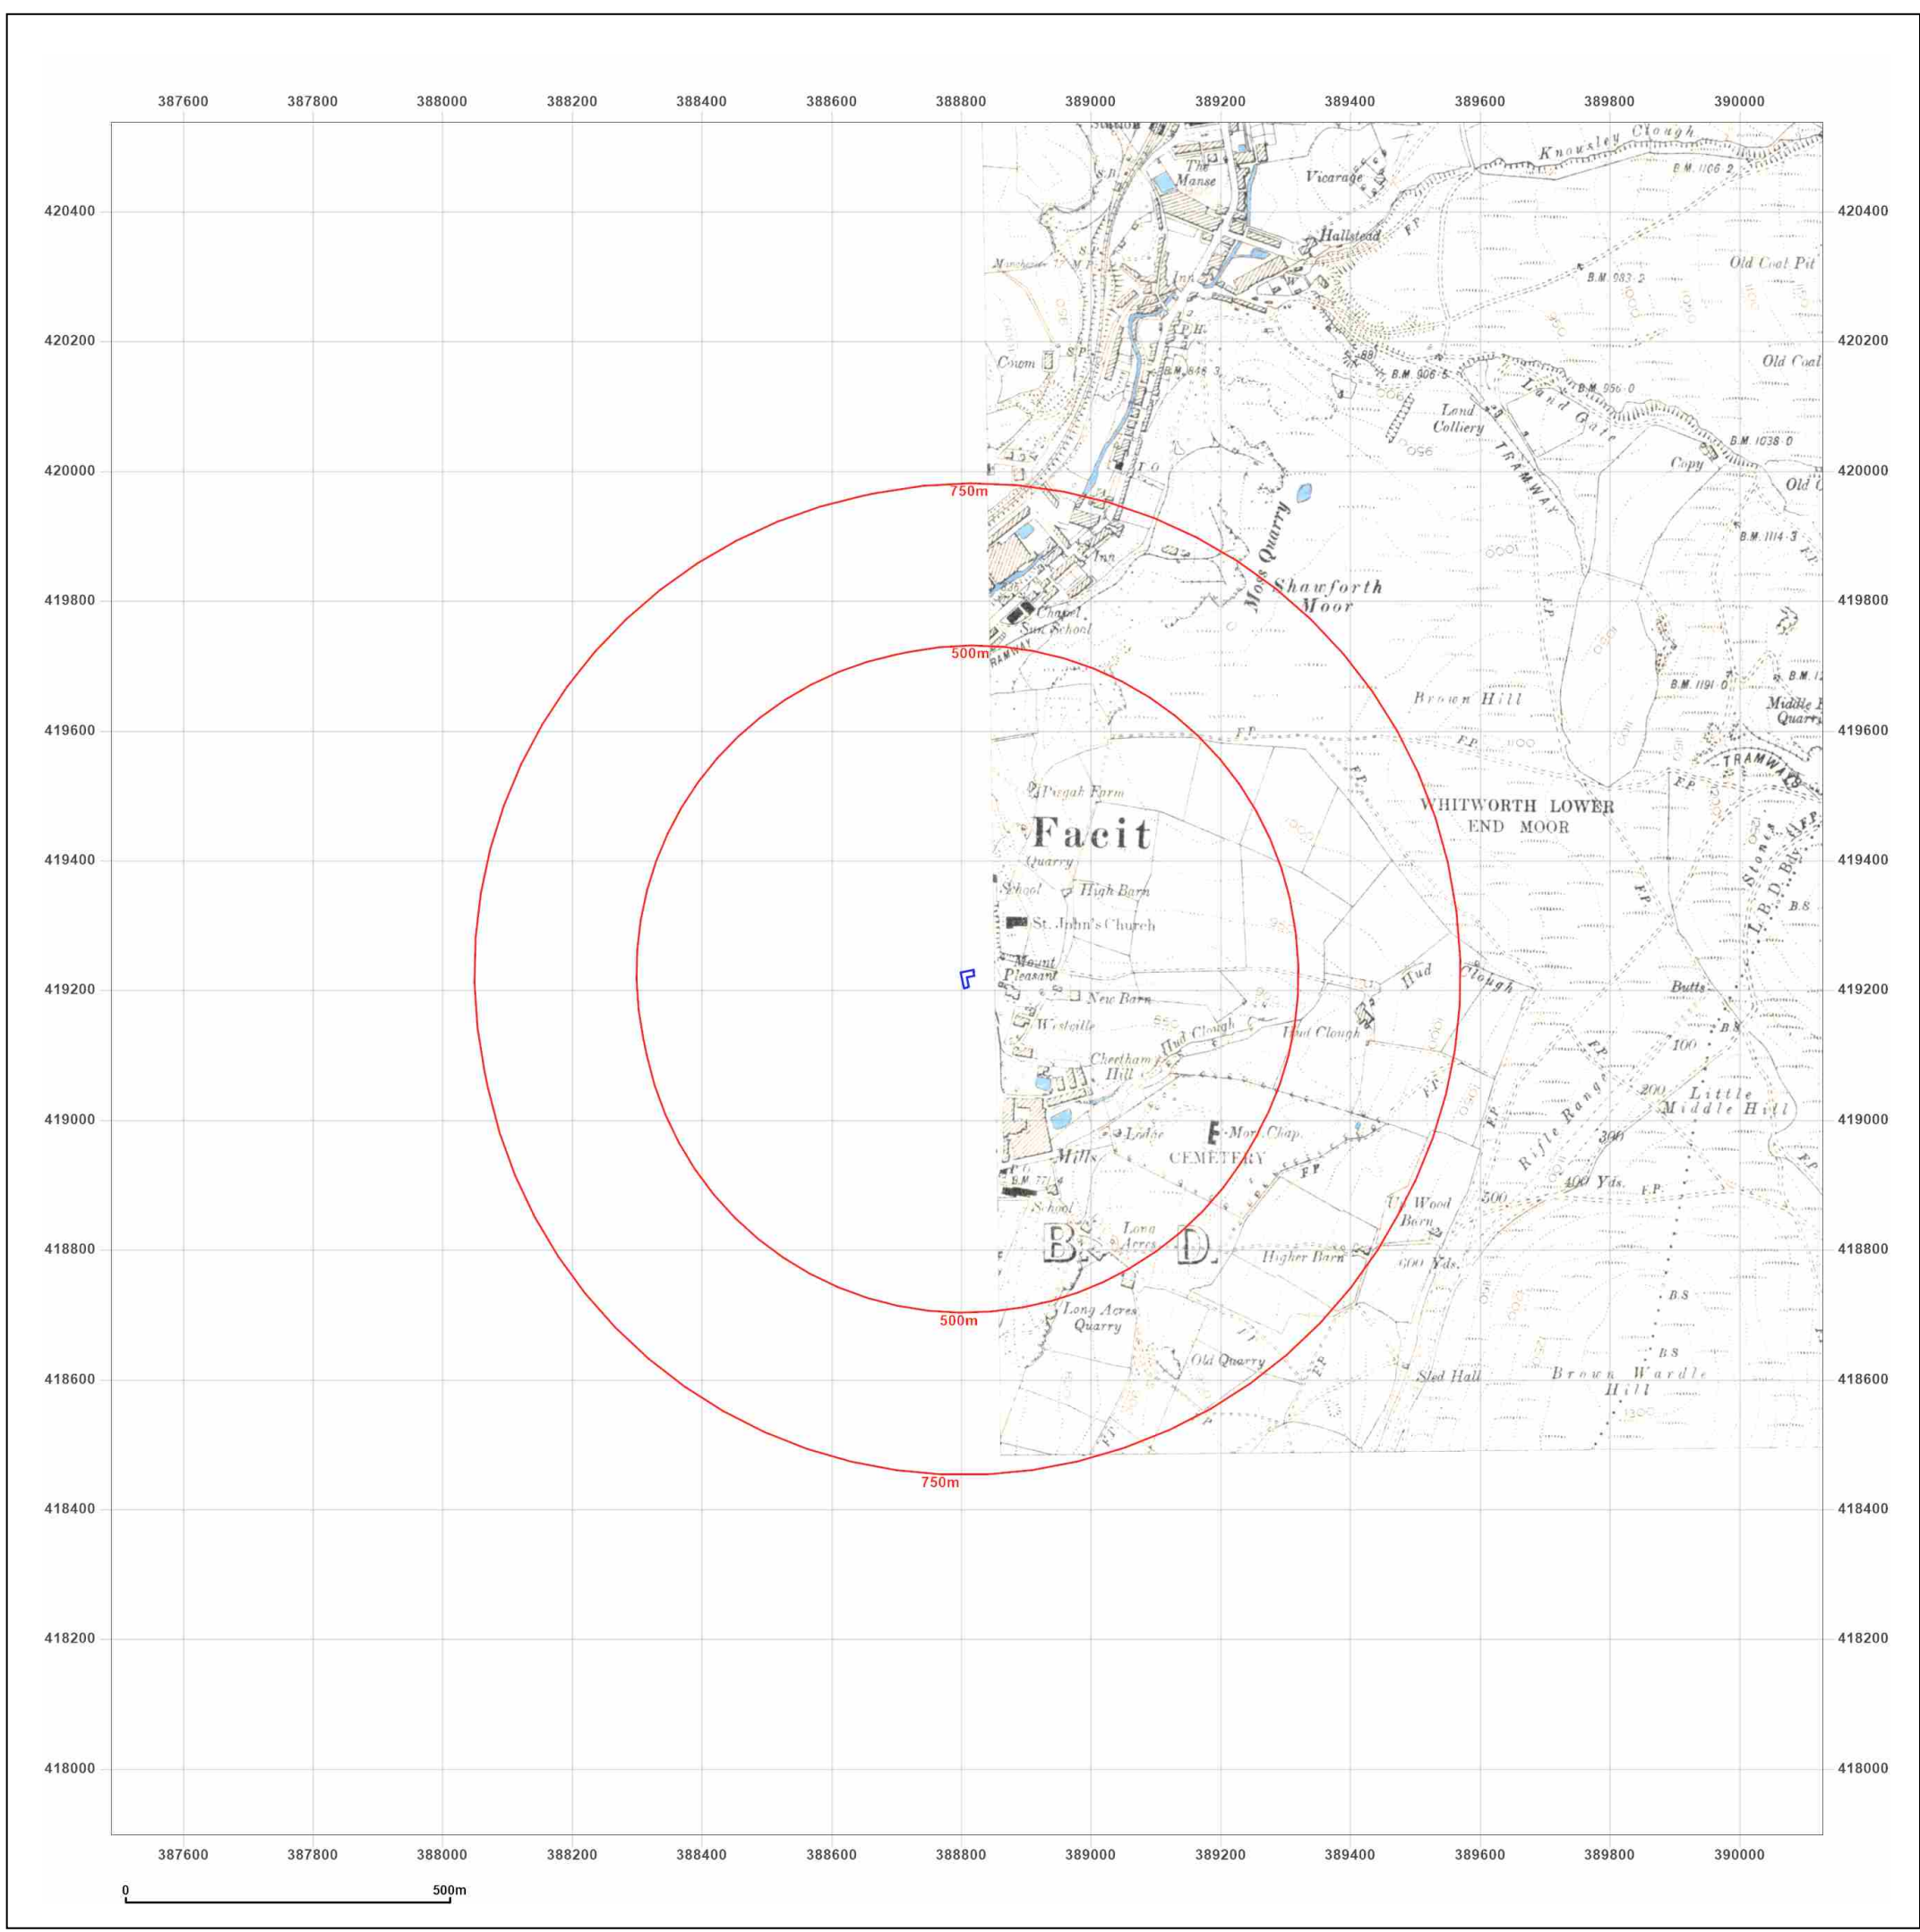

Site Details:

767, MARKET STREET,
WHITWORTH, ROCHDALE,
OL12 8LS

Client Ref: Campbell
Report Ref: GS-9116589
Grid Ref: 388808, 419217

Map Name: County Series

Map date: 1892

Scale: 1:10,560

Printed at: 1:10,560

Surveyed 1892
Revised 1892
Edition N/A
Copyright N/A
Levelled N/A

Produced by
Groundsure Insights
T: 08444 159000
E: info@groundsure.com
W: www.groundsure.com

© Crown copyright and database rights 2018 Ordnance Survey 100035207

Production date: 10 October 2022

Map legend available at:
www.groundsure.com/sites/default/files/groundsure_legend.pdf