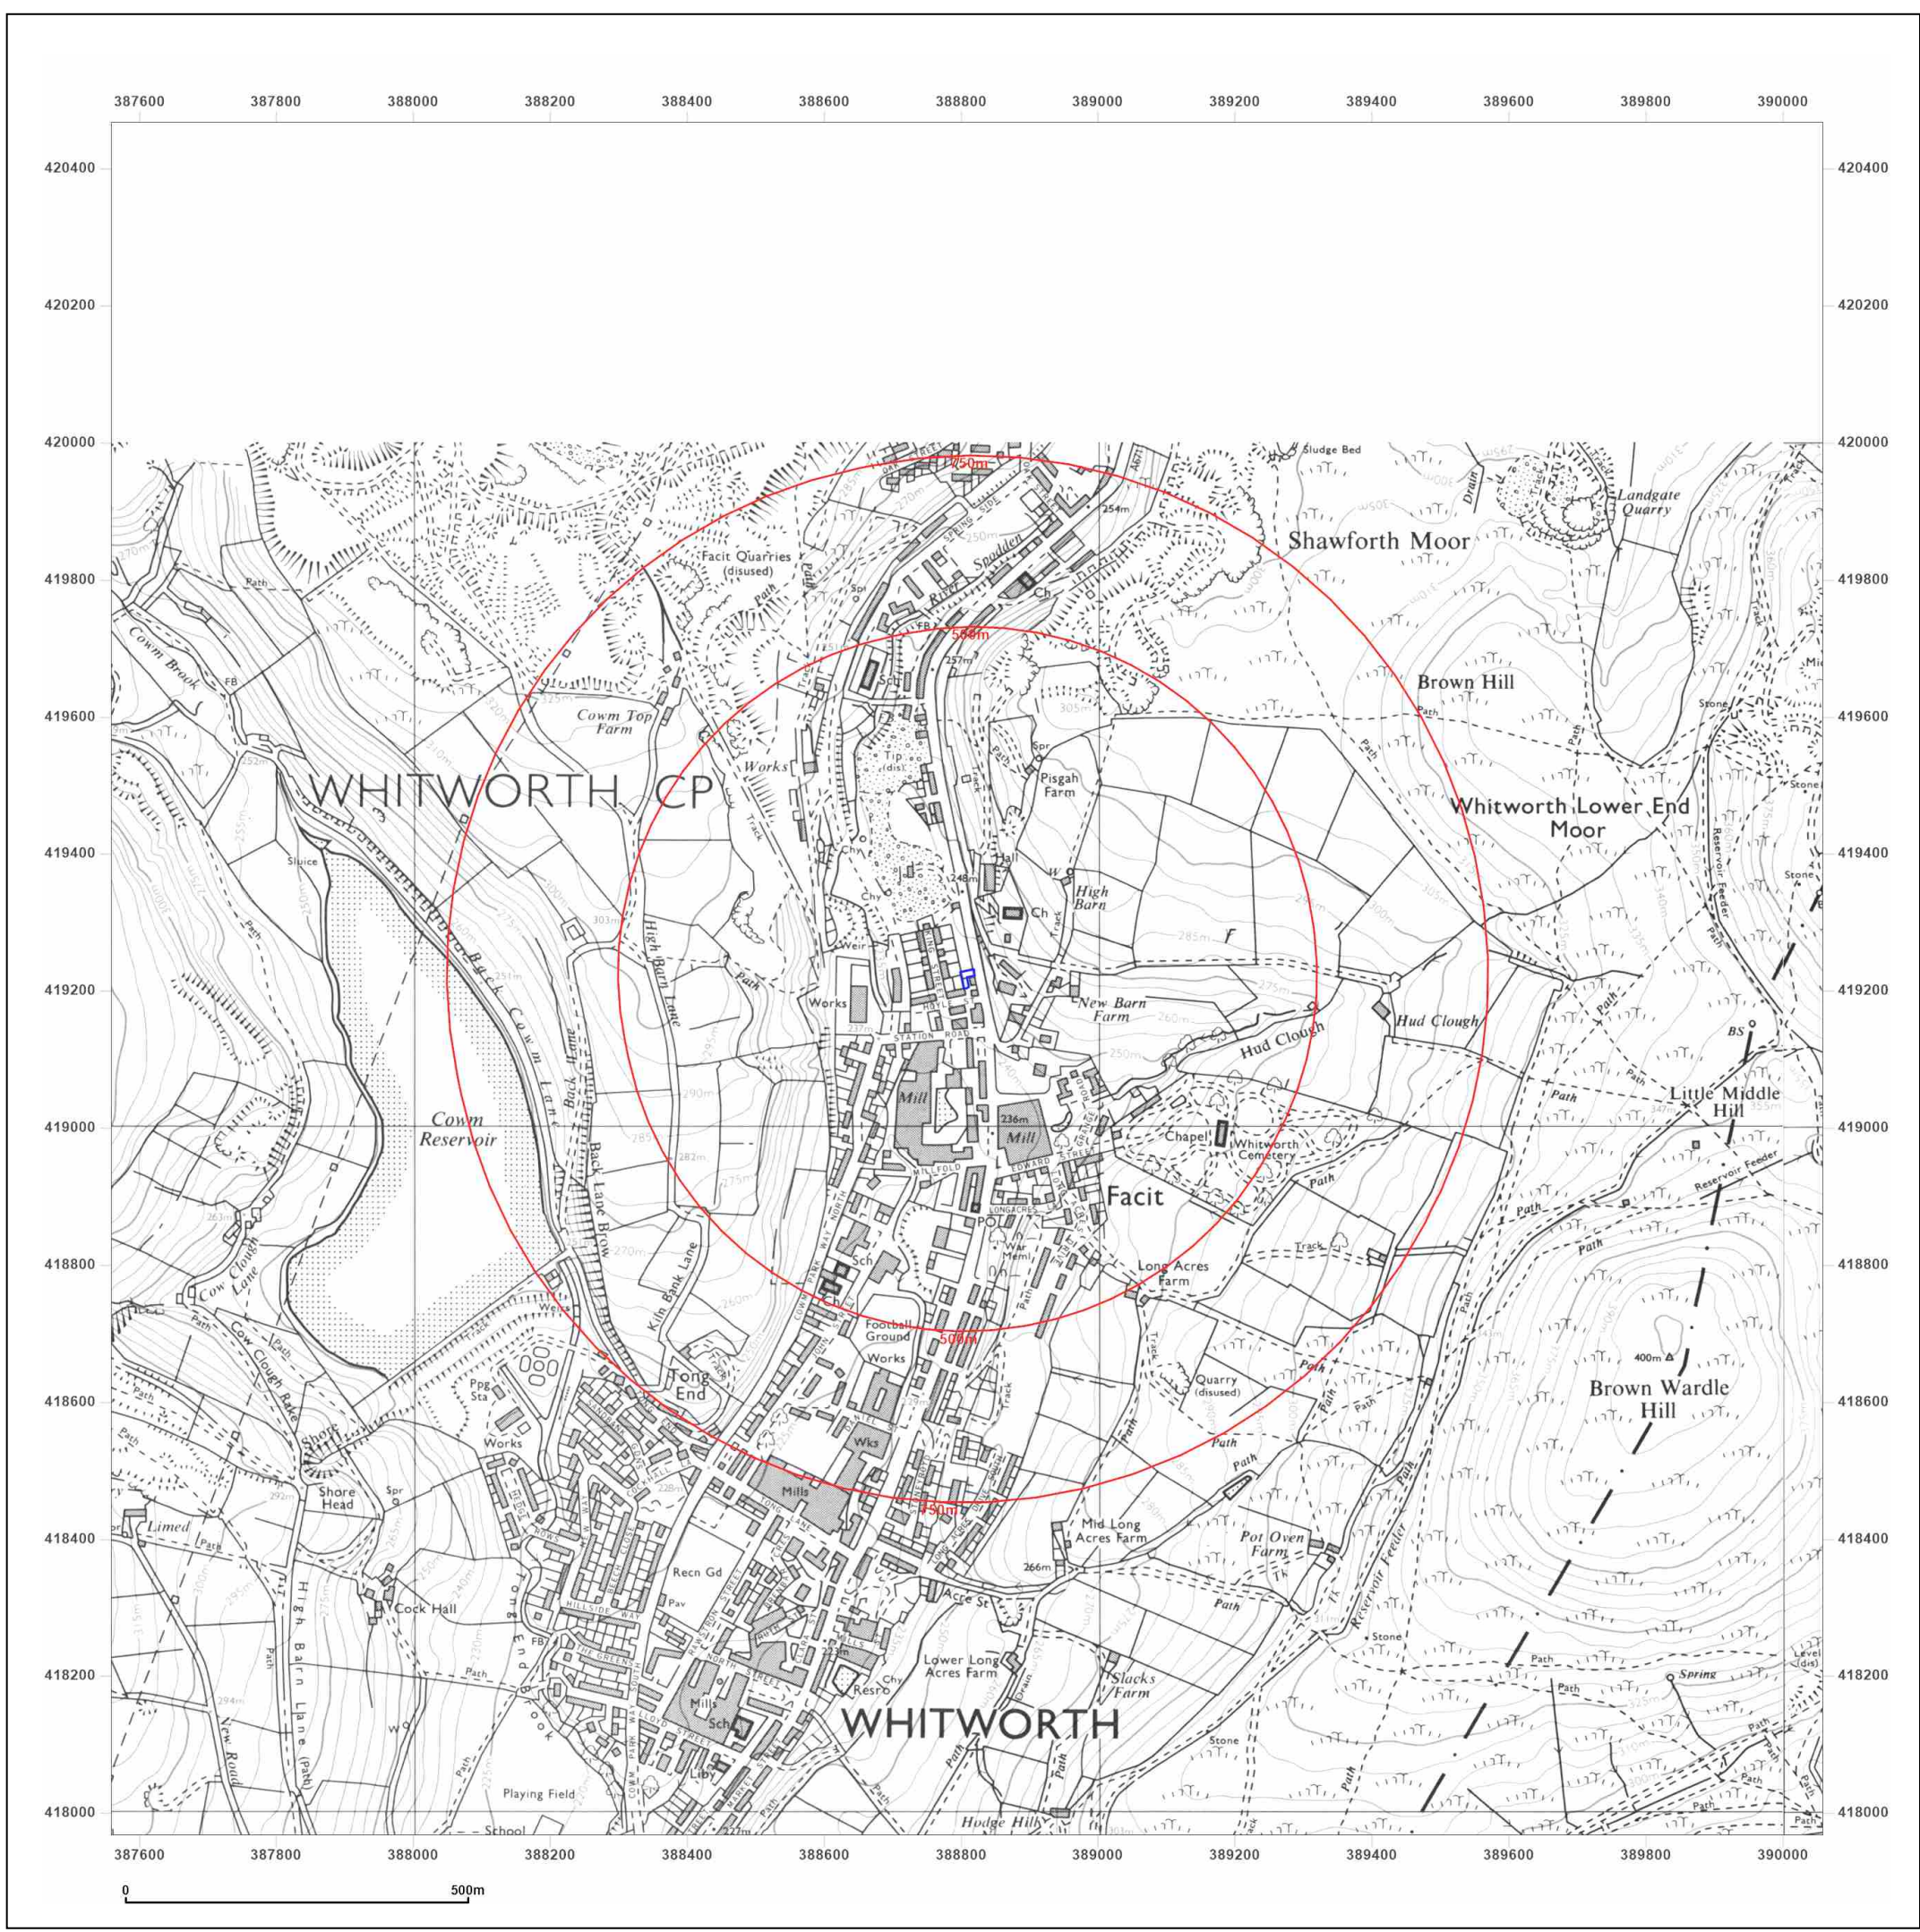

Site Details:

767, MARKET STREET,
WHITWORTH, ROCHDALE,
OL12 8LS

Client Ref: Campbell
Report Ref: GS-9116589
Grid Ref: 388808, 419217

Map Name: National Grid

Map date: 1976-1979

Scale: 1:10,000

Printed at: 1:10,000

Surveyed 1975
Revised 1979
Edition N/A
Copyright N/A
Levelled N/A

Surveyed 1976
Revised 1976
Edition N/A
Copyright N/A
Levelled N/A

Produced by
Groundsure Insights
T: 08444 159000
E: info@groundsure.com
W: www.groundsure.com

© Crown copyright and database rights 2018 Ordnance Survey 100035207

Production date: 10 October 2022

Map legend available at:
www.groundsure.com/sites/default/files/groundsure_legend.pdf