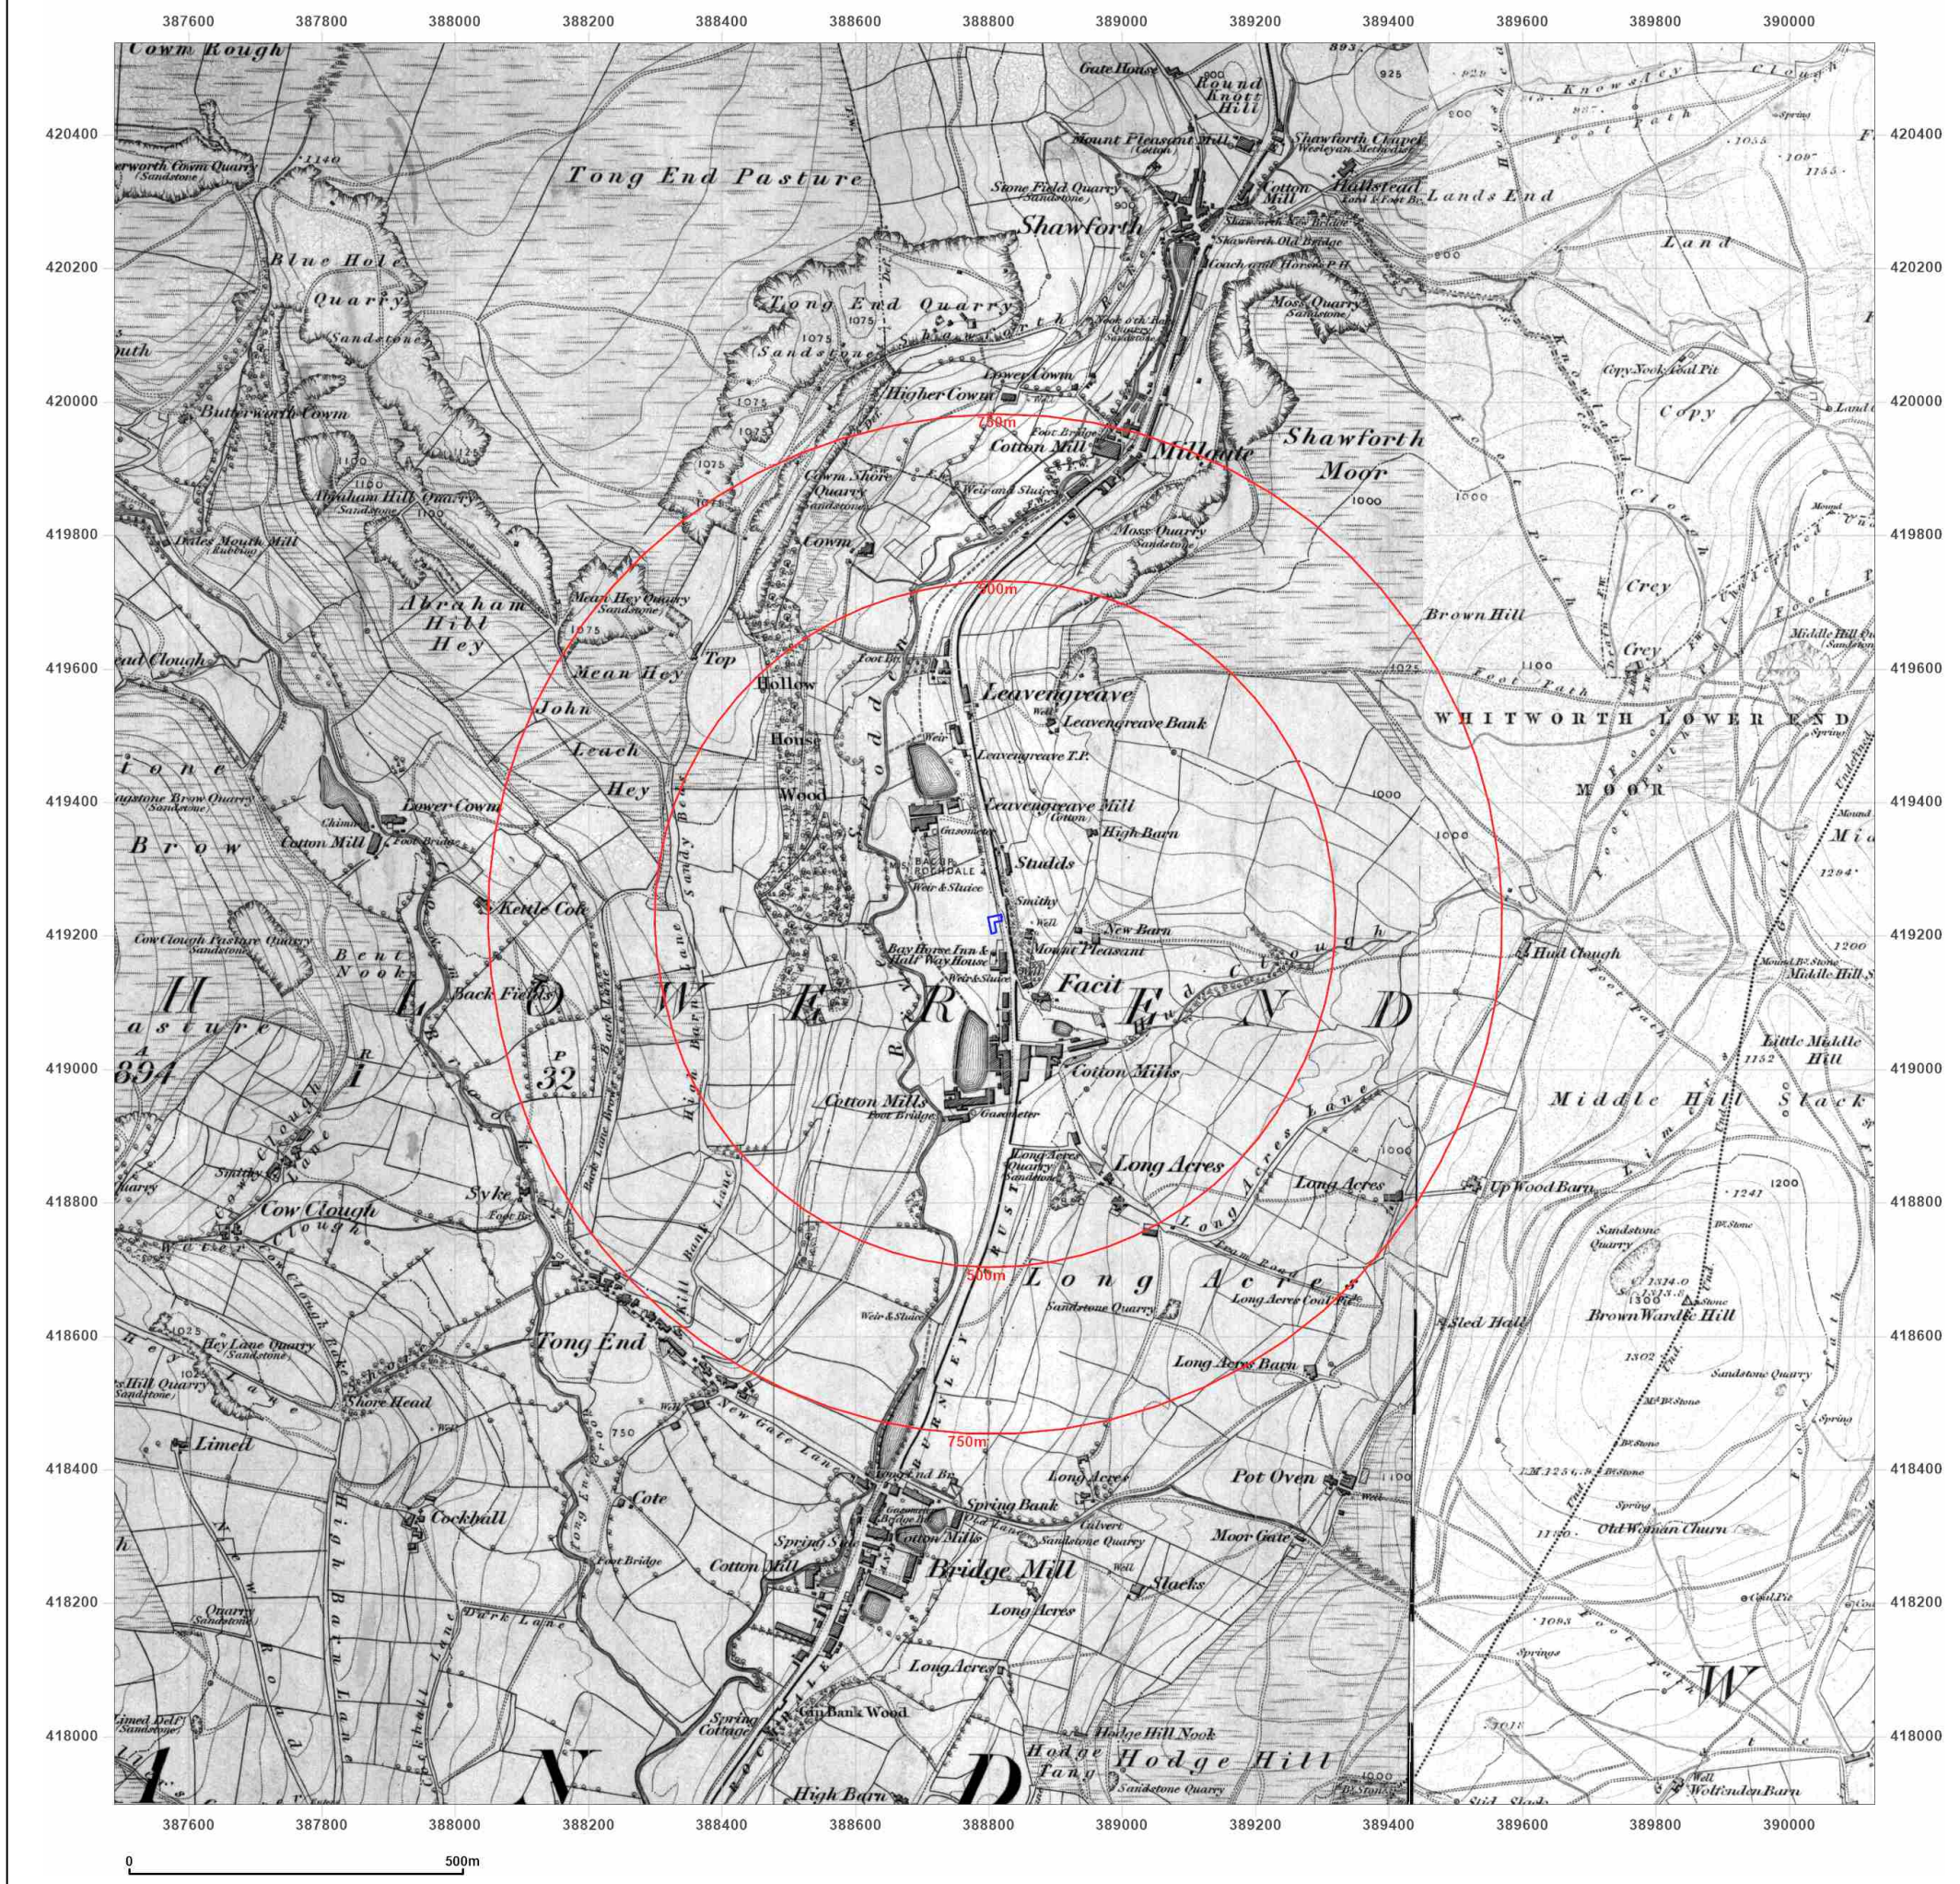

Site Details:

767, MARKET STREET,
WHITWORTH, ROCHDALE,
OL12 8LS

Client Ref: Campbell
Report Ref: GS-9116589
Grid Ref: 388808, 419217

Map Name: County Series

Map date: 1851

Scale: 1:10,560

Printed at: 1:10,560

© Crown copyright and database rights 2018 Ordnance Survey 100035207

Production date: 10 October 2022

Map legend available at:
www.groundsure.com/sites/default/files/groundsure_legend.pdf

Site Details:

767, MARKET STREET,
WHITWORTH, ROCHDALE,
OL12 8LS