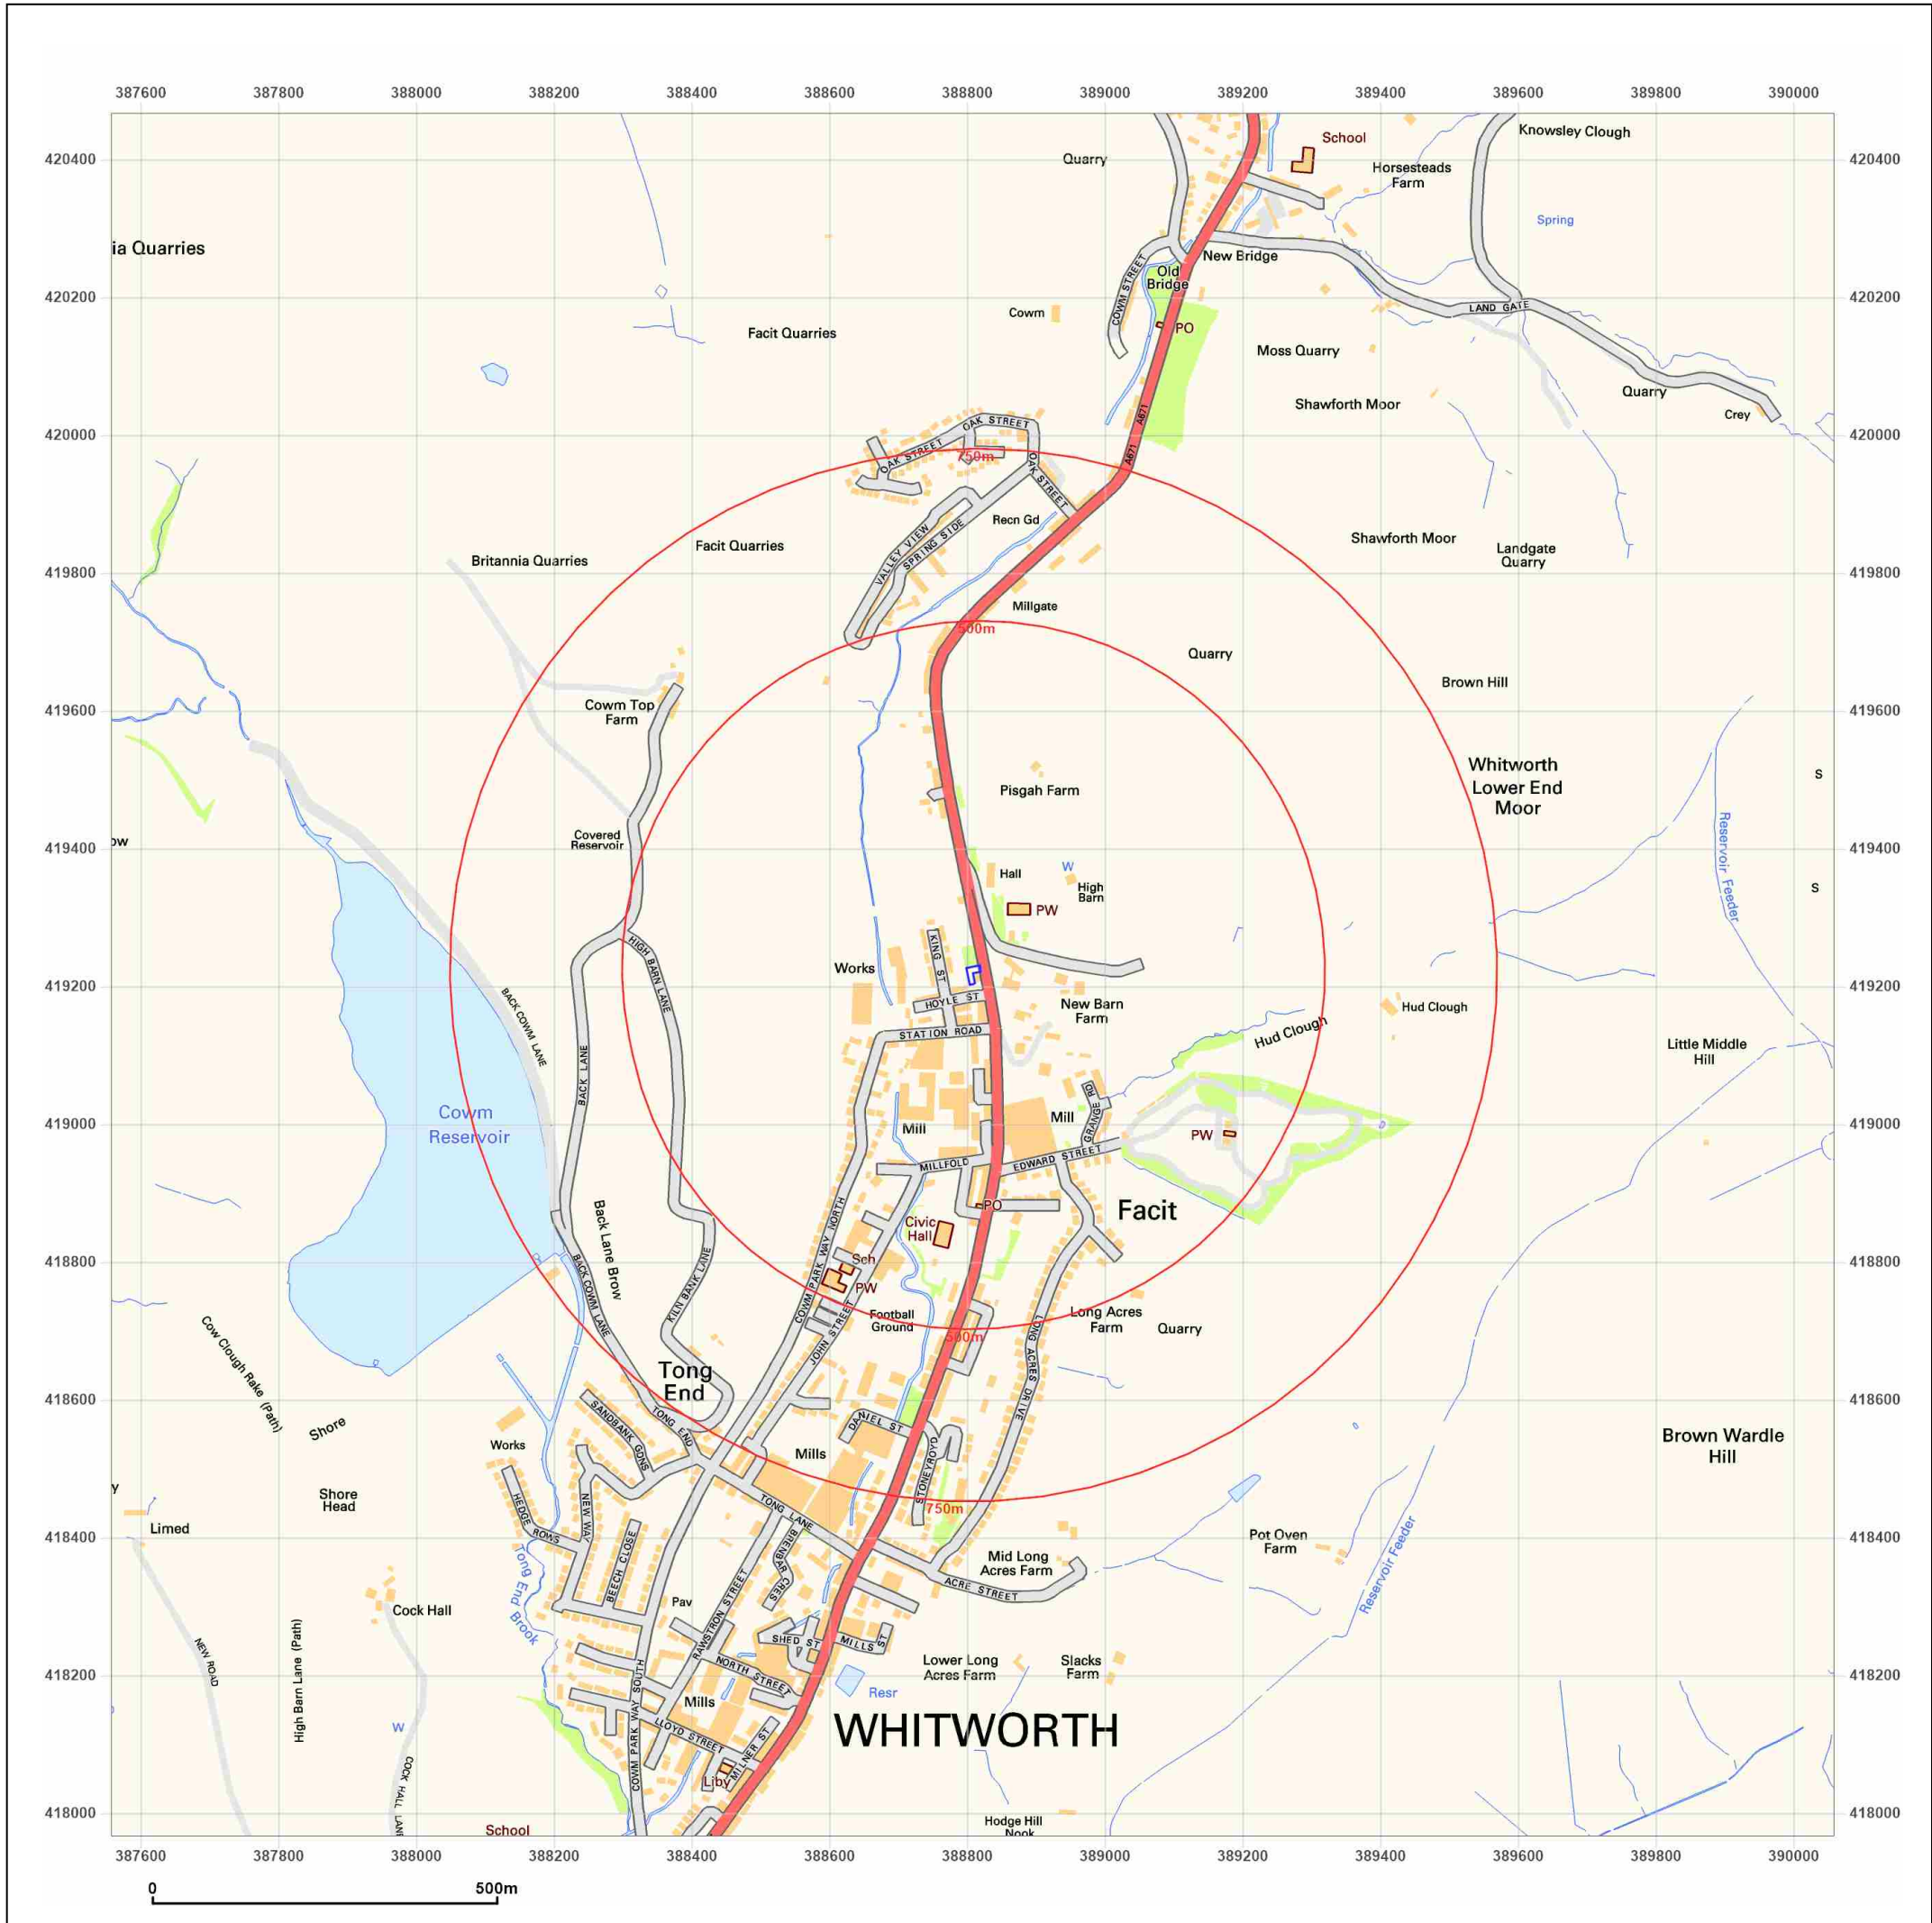

Site Details:
767, MARKET STREET,
WHITWORTH, ROCHDALE,
OL12 8LS

Client Ref: Campbell
Report Ref: GS-9116589
Grid Ref: 388808, 419217

Map Name: National Grid
Map date: 2001
Scale: 1:10,000
Printed at: 1:10,000

Produced by
Groundsure Insights
T: 08444 159000
E: info@groundsure.com
W: www.groundsure.com

© Crown copyright and database rights 2018 Ordnance Survey 100035207

Production date: 10 October 2022

Map legend available at:
www.groundsure.com/sites/default/files/groundsure_legend.pdf