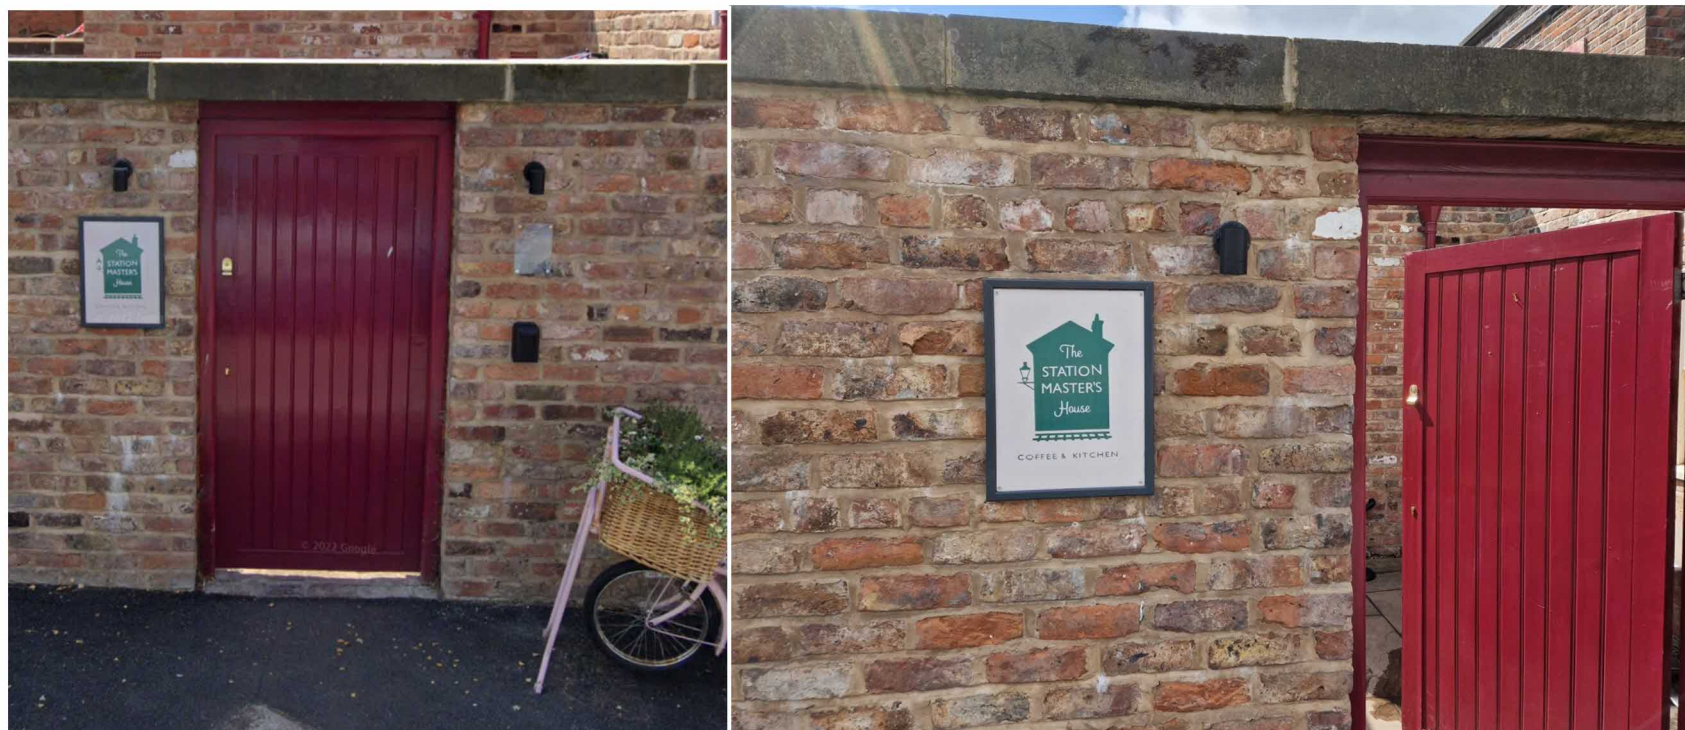

Photographs

The Station Master's House,
Hadlow Road Railway Station,
Hadlow Road, Willaston

Mr. and Mrs. Thomas

November 2023

hendersonheritage.co.uk

© Copyright – Henderson Heritage

Left: Hadlow Road Railway Station and Right: The Station Master's House

Left: The light as installed in retrospect; Right: the signage has been moved so that the sign is non illuminated. This elevation faces the car park.

Left: The antenna as installed in retrospect; Right: the antenna has been painted brown to match the brickwork to make it less noticeable. This elevation faces the platform.

Left: The Courtyard prior to the roof installation; Right: the courtyard with the roof installation as seen from the platform.

The courtyard in use as part of the Station Master's House café.