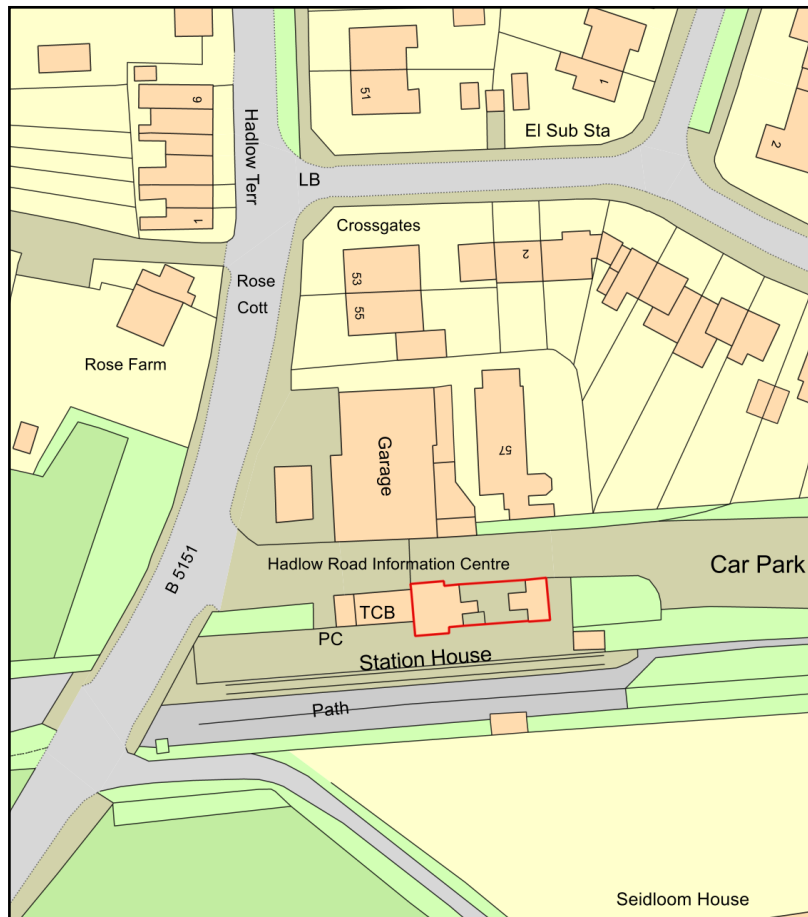

Location Plan

Plan Produced for: Mr Mark Thomas
Date Produced: 18 Dec 2023
Plan Reference Number: TQRQM23352151042182
Scale: 1:1250 @ A4