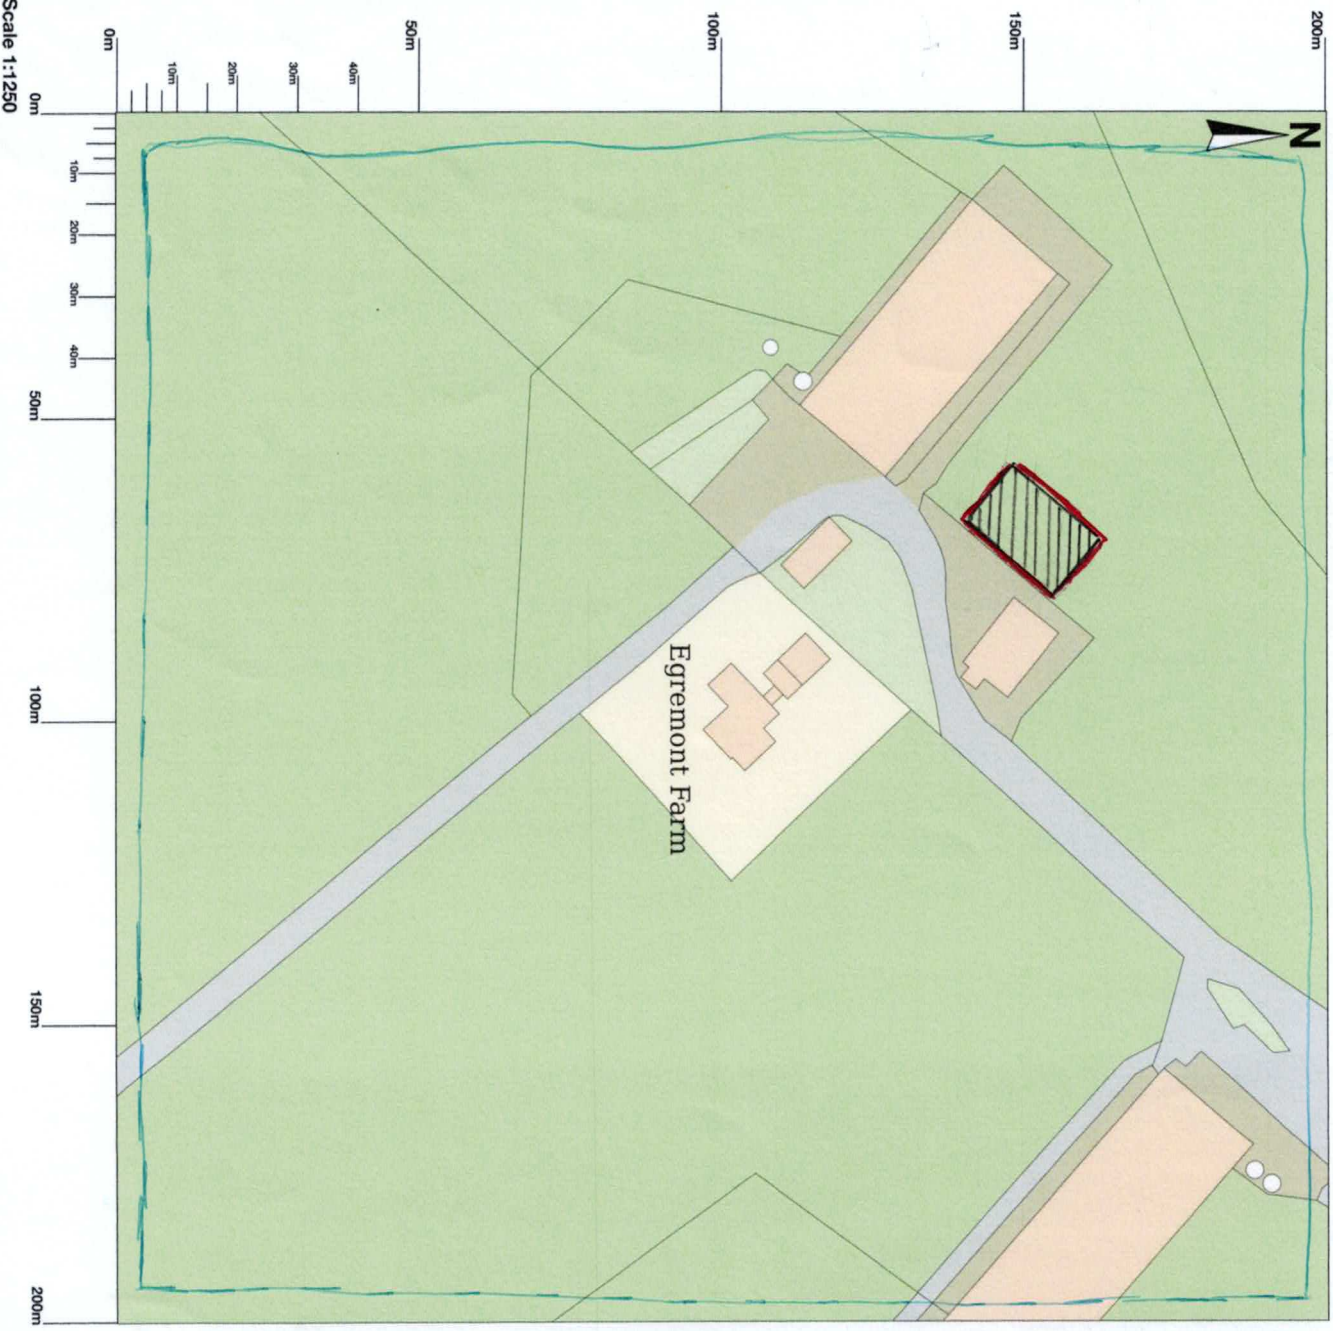

**UK
Planning
Maps**

Egremont Farm, Longville, Much Wenlock, TF13 6DT

© Crown copyright and database rights 2024 OS 100054135. Map area bounded by: 353092,293531
353292,293731. Produced on 01 February 2024 from the OS National Geographic Database. Supplied by
UKPlanningMaps.com. Unique plan reference: pde/uk/1053555/1419426

Licensed Mapping