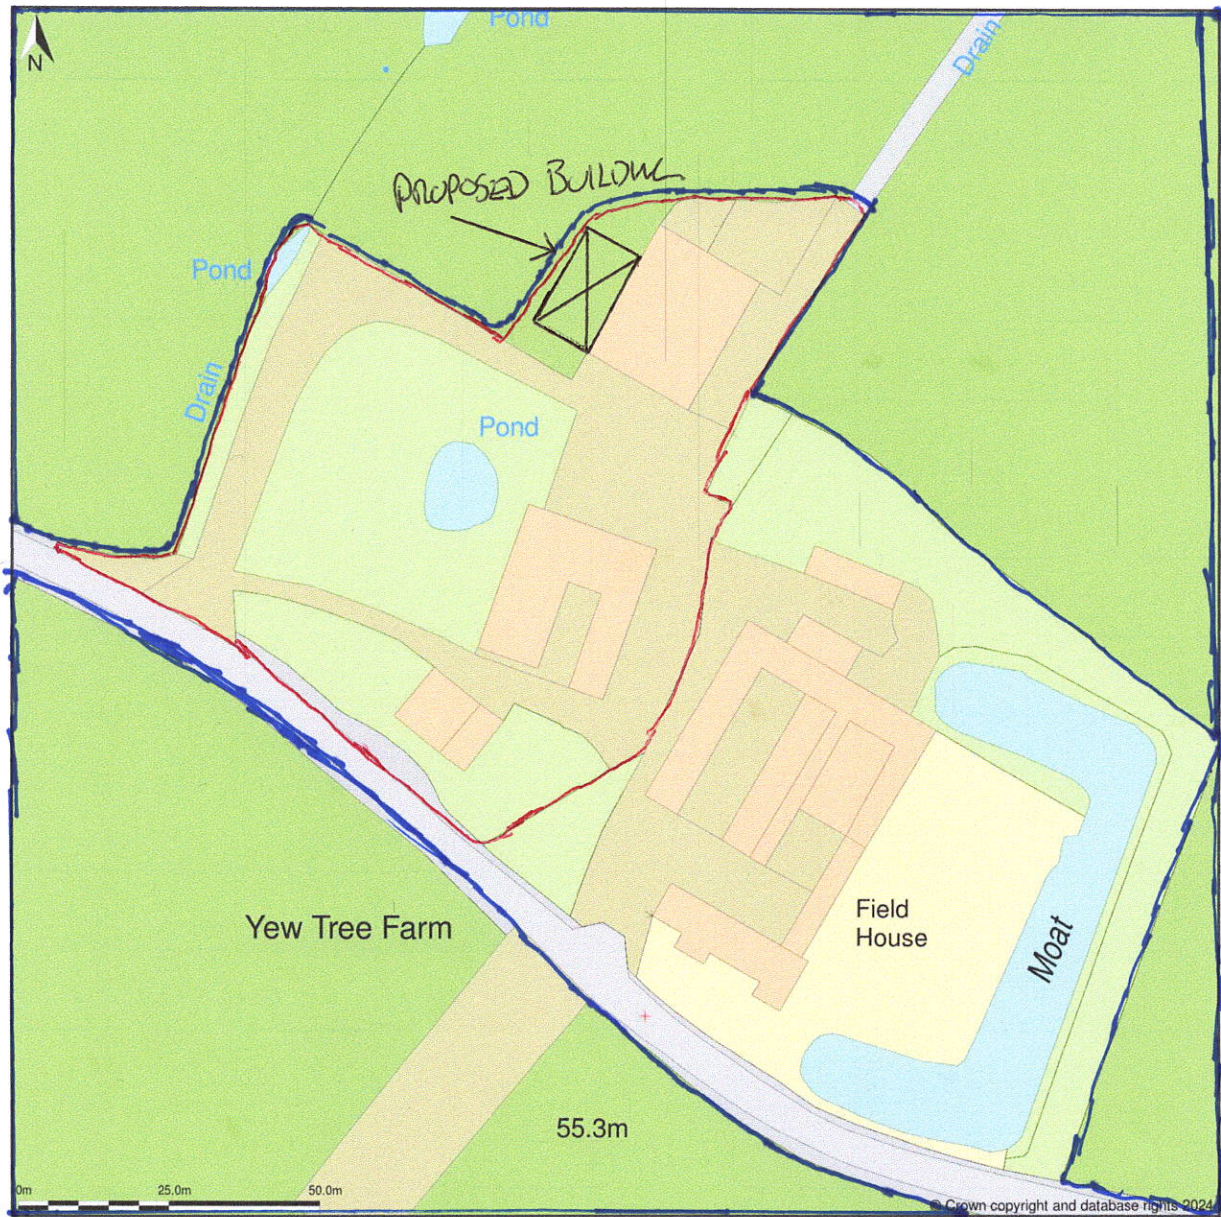

Yew Tree Farm, Station Road, Laxfield, Suffolk, IP13 8HG

Location Plan shows area bounded by: 628508.99, 272639.45 628708.99, 272839.45 (at a scale of 1:1250), OSGridRef: TM28607273. The representation of a road, track or path is no evidence of a right of way. The representation of features as lines is no evidence of a property boundary.

Produced on 10th Feb 2024 from the Ordnance Survey National Geographic Database and incorporating surveyed revision available at this date. Reproduction in whole or part is prohibited without the prior permission of Ordnance Survey. © Crown copyright 2024. Supplied by www.buyaplan.co.uk a licensed Ordnance Survey partner (100053143). Unique plan reference: #00878058-7B29A7.