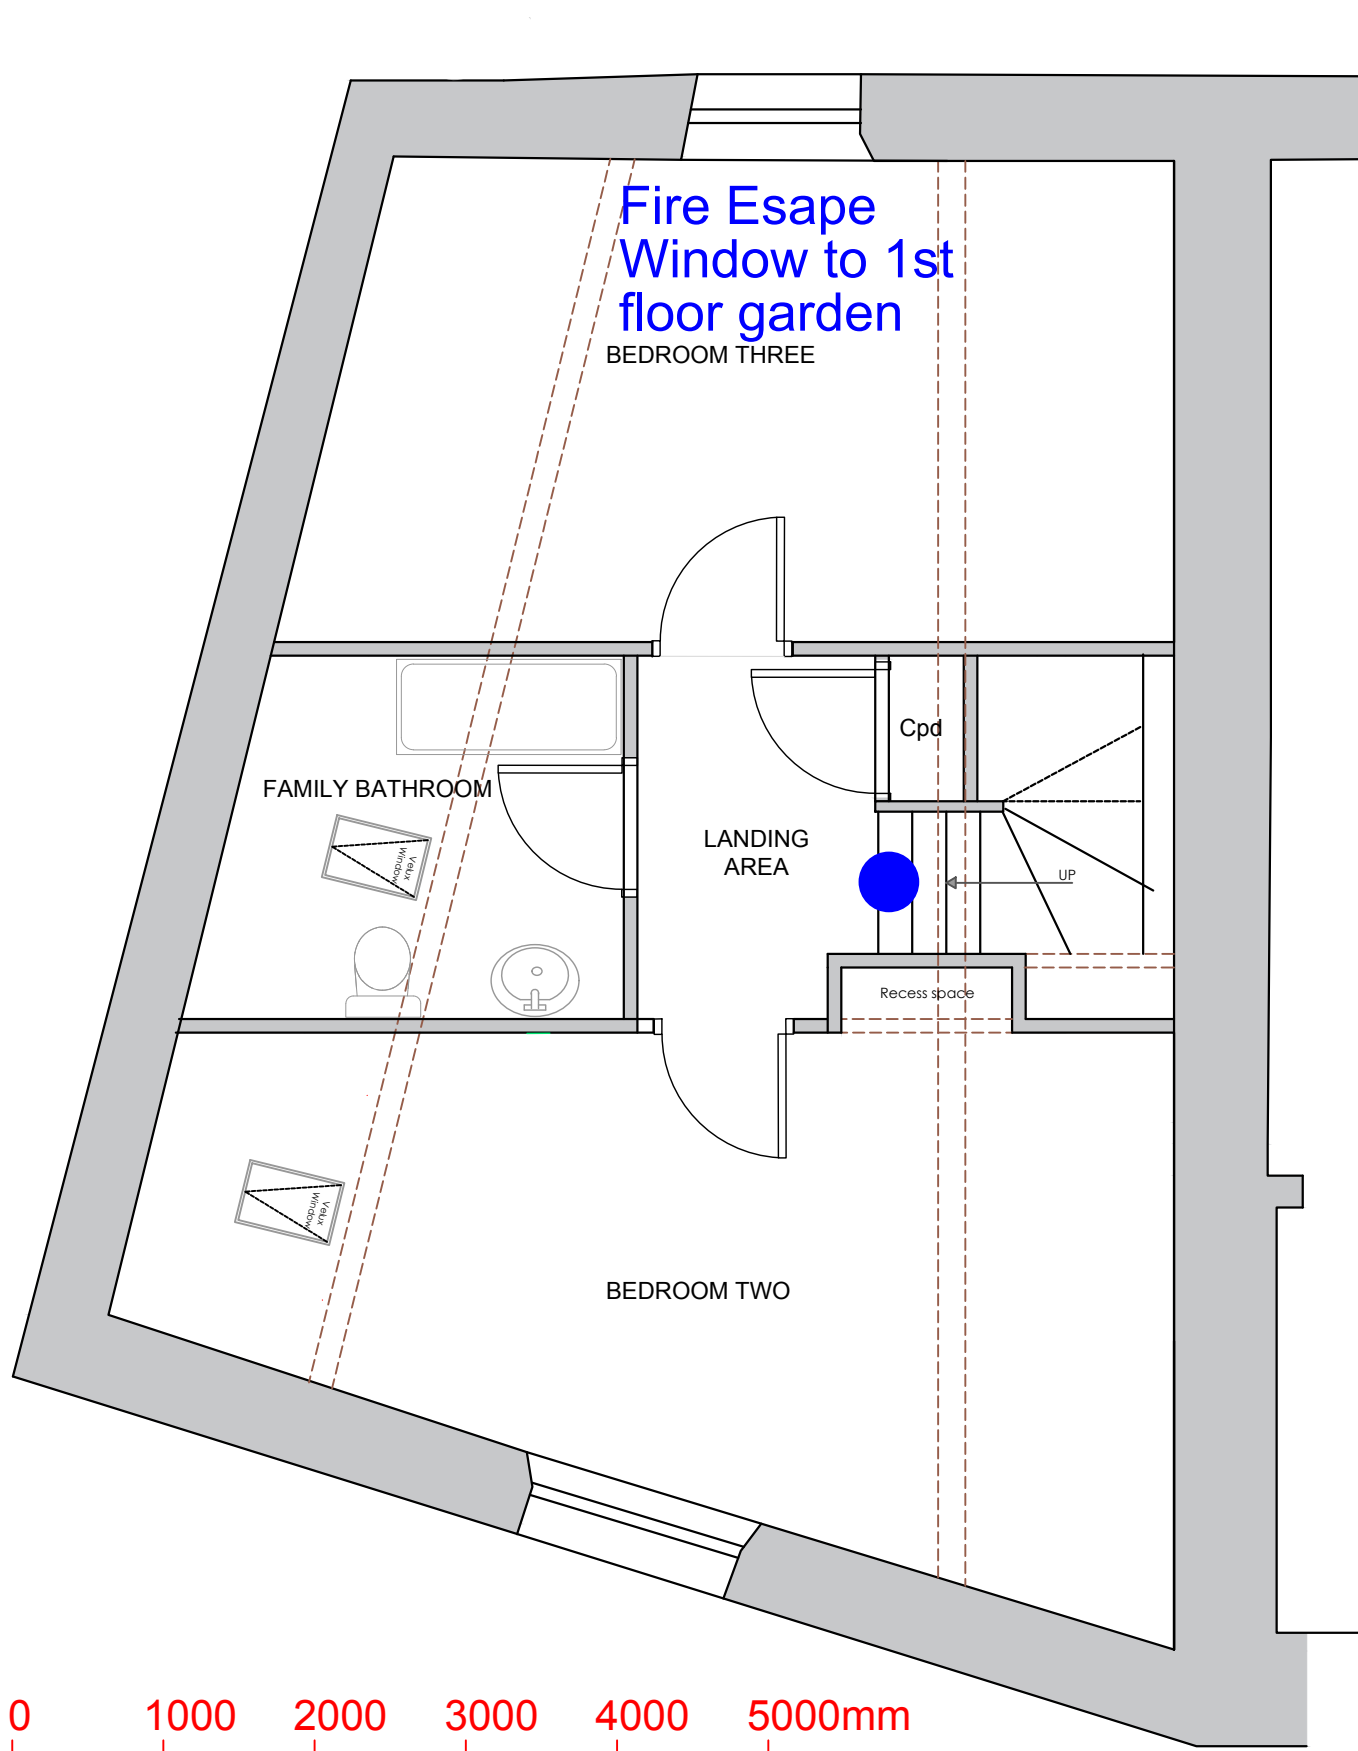

16.1.2024

● = Location for smoke curtain at the top of the stairs on 2nd floor

2 CORN MILL — SECOND FLOOR LAYOUT PLAN

PROJECT Ottery St. Mary Mill	DRG. TITLE Unit 25 The Corn Mill Second Floor Plan 2 Corn Mill (House)
CLIENT Gary Conway	DATE April 2019
Dawn Chilcott FLOW INTERIORS 21 Bicton Street Exmouth EX8 2RU Tel: 01395 225508 Mob: 07989 973 301 info@flow-interiors.co.uk http://www.flow-interiors.co.uk	SCALE 1:50 @ A3
	PROJECT NO. Otter Mill-Flow -045
	DRG.NO. Unit 25 Corn Mill S Floor Plan
REVISIONS	DATE-INFO.