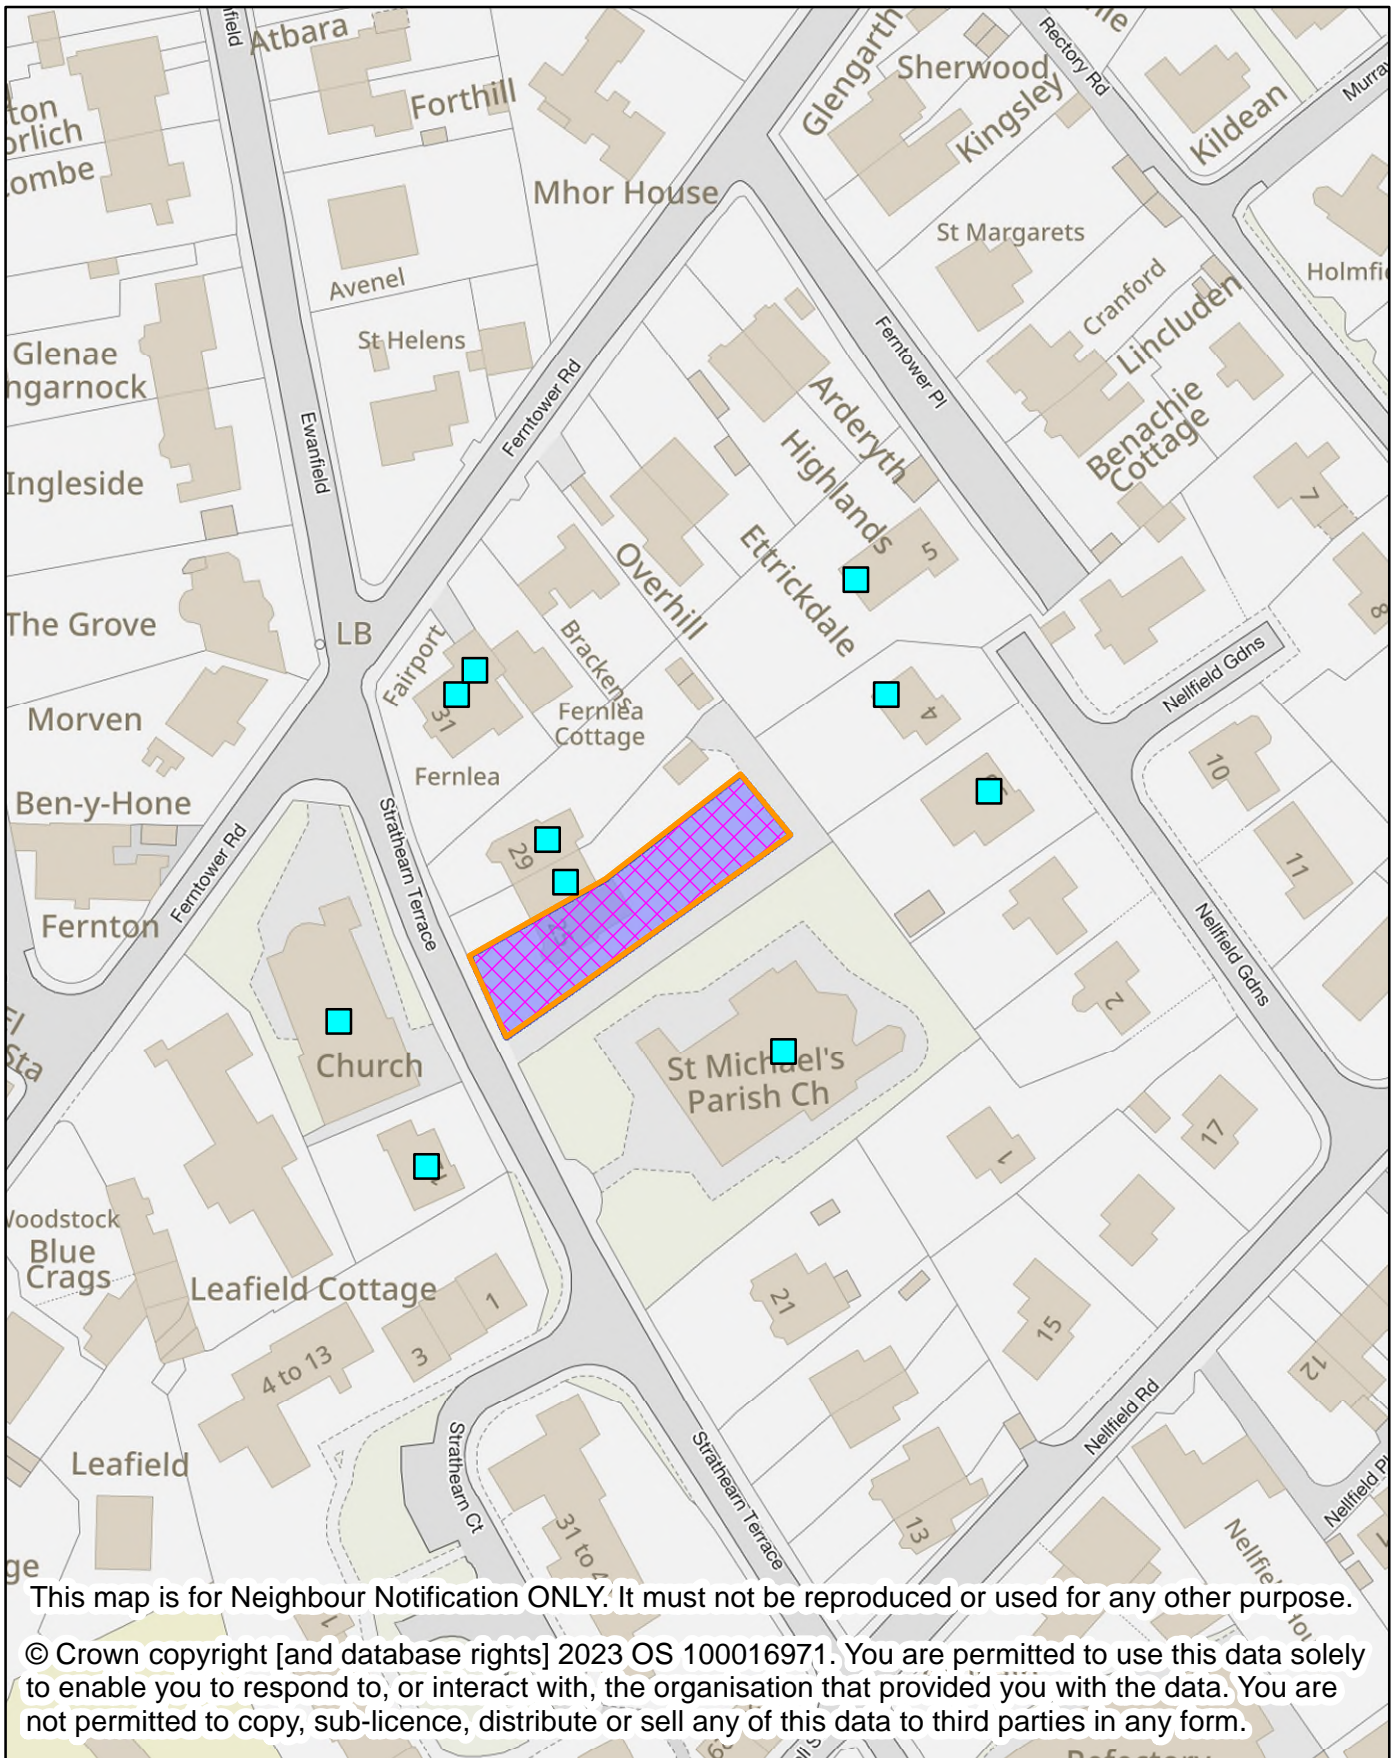

## NEIGHBOUR NOTIFICATION

Location Plan showing planning application site

This map is for Neighbour Notification ONLY. It must not be reproduced or used for any other purpose.

© Crown copyright [and database rights] 2023 OS 100016971. You are permitted to use this data solely to enable you to respond to, or interact with, the organisation that provided you with the data. You are not permitted to copy, sub-licence, distribute or sell any of this data to third parties in any form.