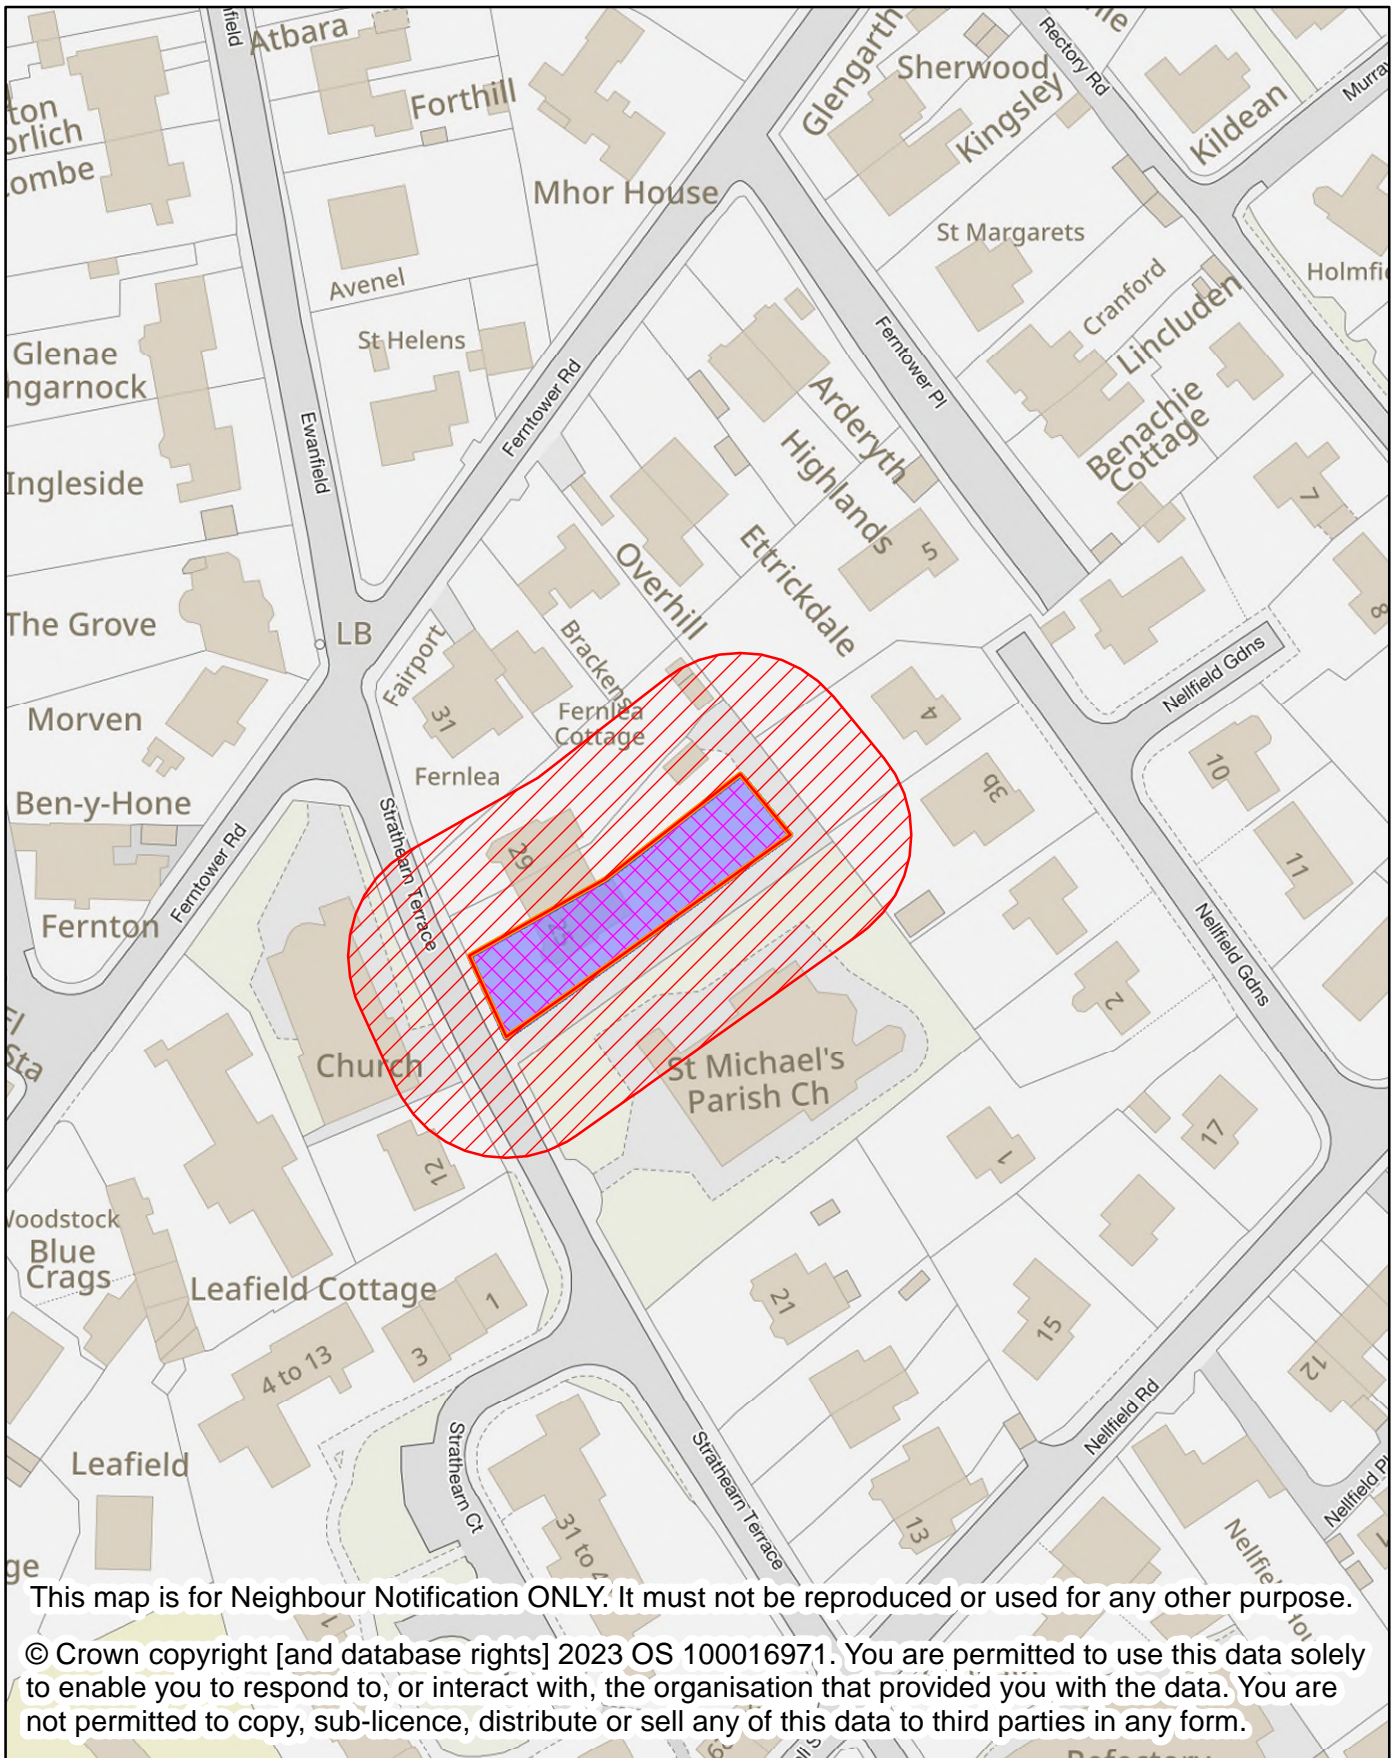

## NEIGHBOUR NOTIFICATION

Location Plan showing planning application site

This map is for Neighbour Notification ONLY. It must not be reproduced or used for any other purpose.

© Crown copyright [and database rights] 2023 OS 100016971. You are permitted to use this data solely to enable you to respond to, or interact with, the organisation that provided you with the data. You are not permitted to copy, sub-licence, distribute or sell any of this data to third parties in any form.