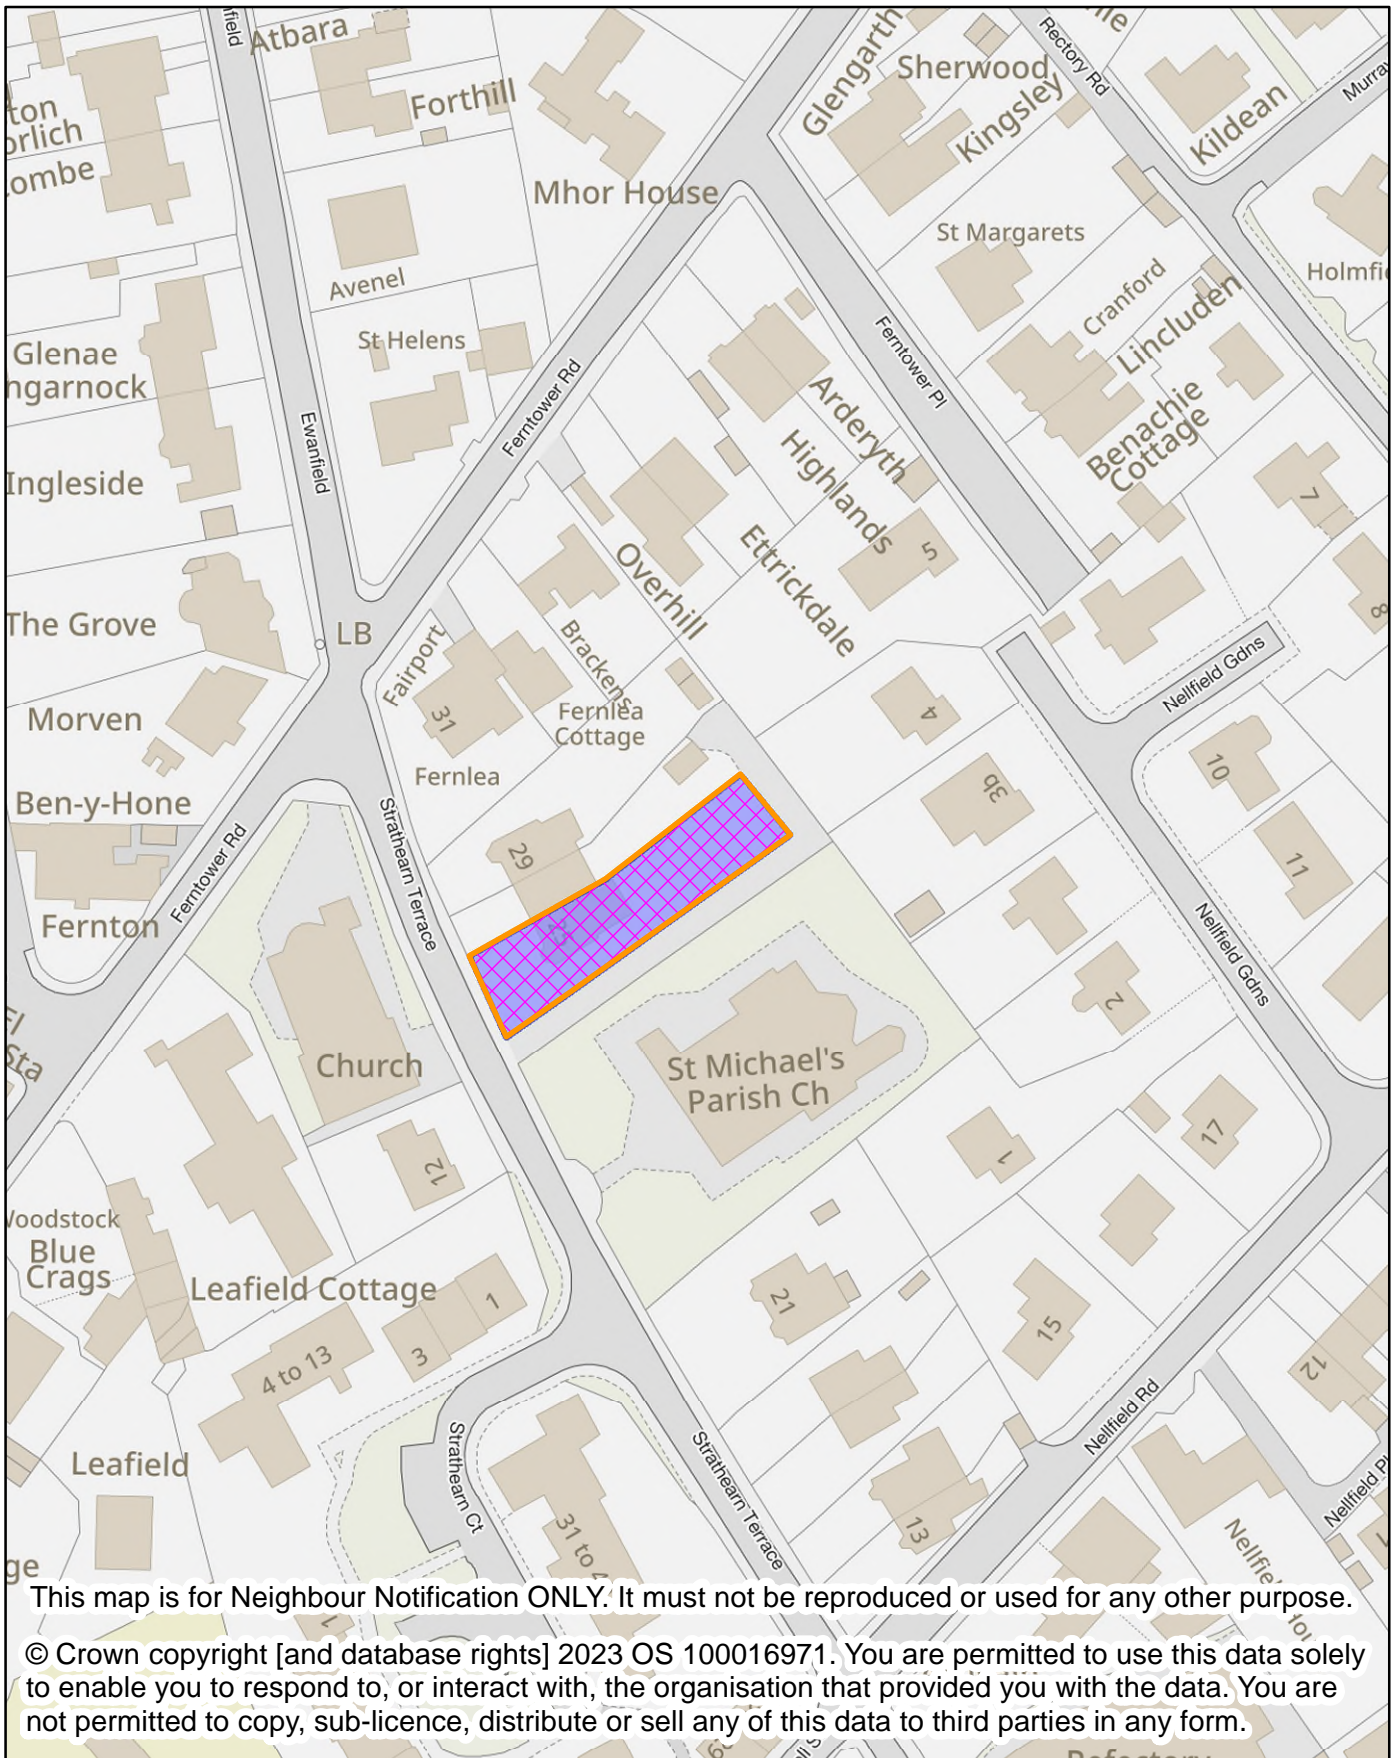

## NEIGHBOUR NOTIFICATION

Location Plan showing planning application site

This map is for Neighbour Notification ONLY. It must not be reproduced or used for any other purpose.

© Crown copyright [and database rights] 2023 OS 100016971. You are permitted to use this data solely to enable you to respond to, or interact with, the organisation that provided you with the data. You are not permitted to copy, sub-licence, distribute or sell any of this data to third parties in any form.