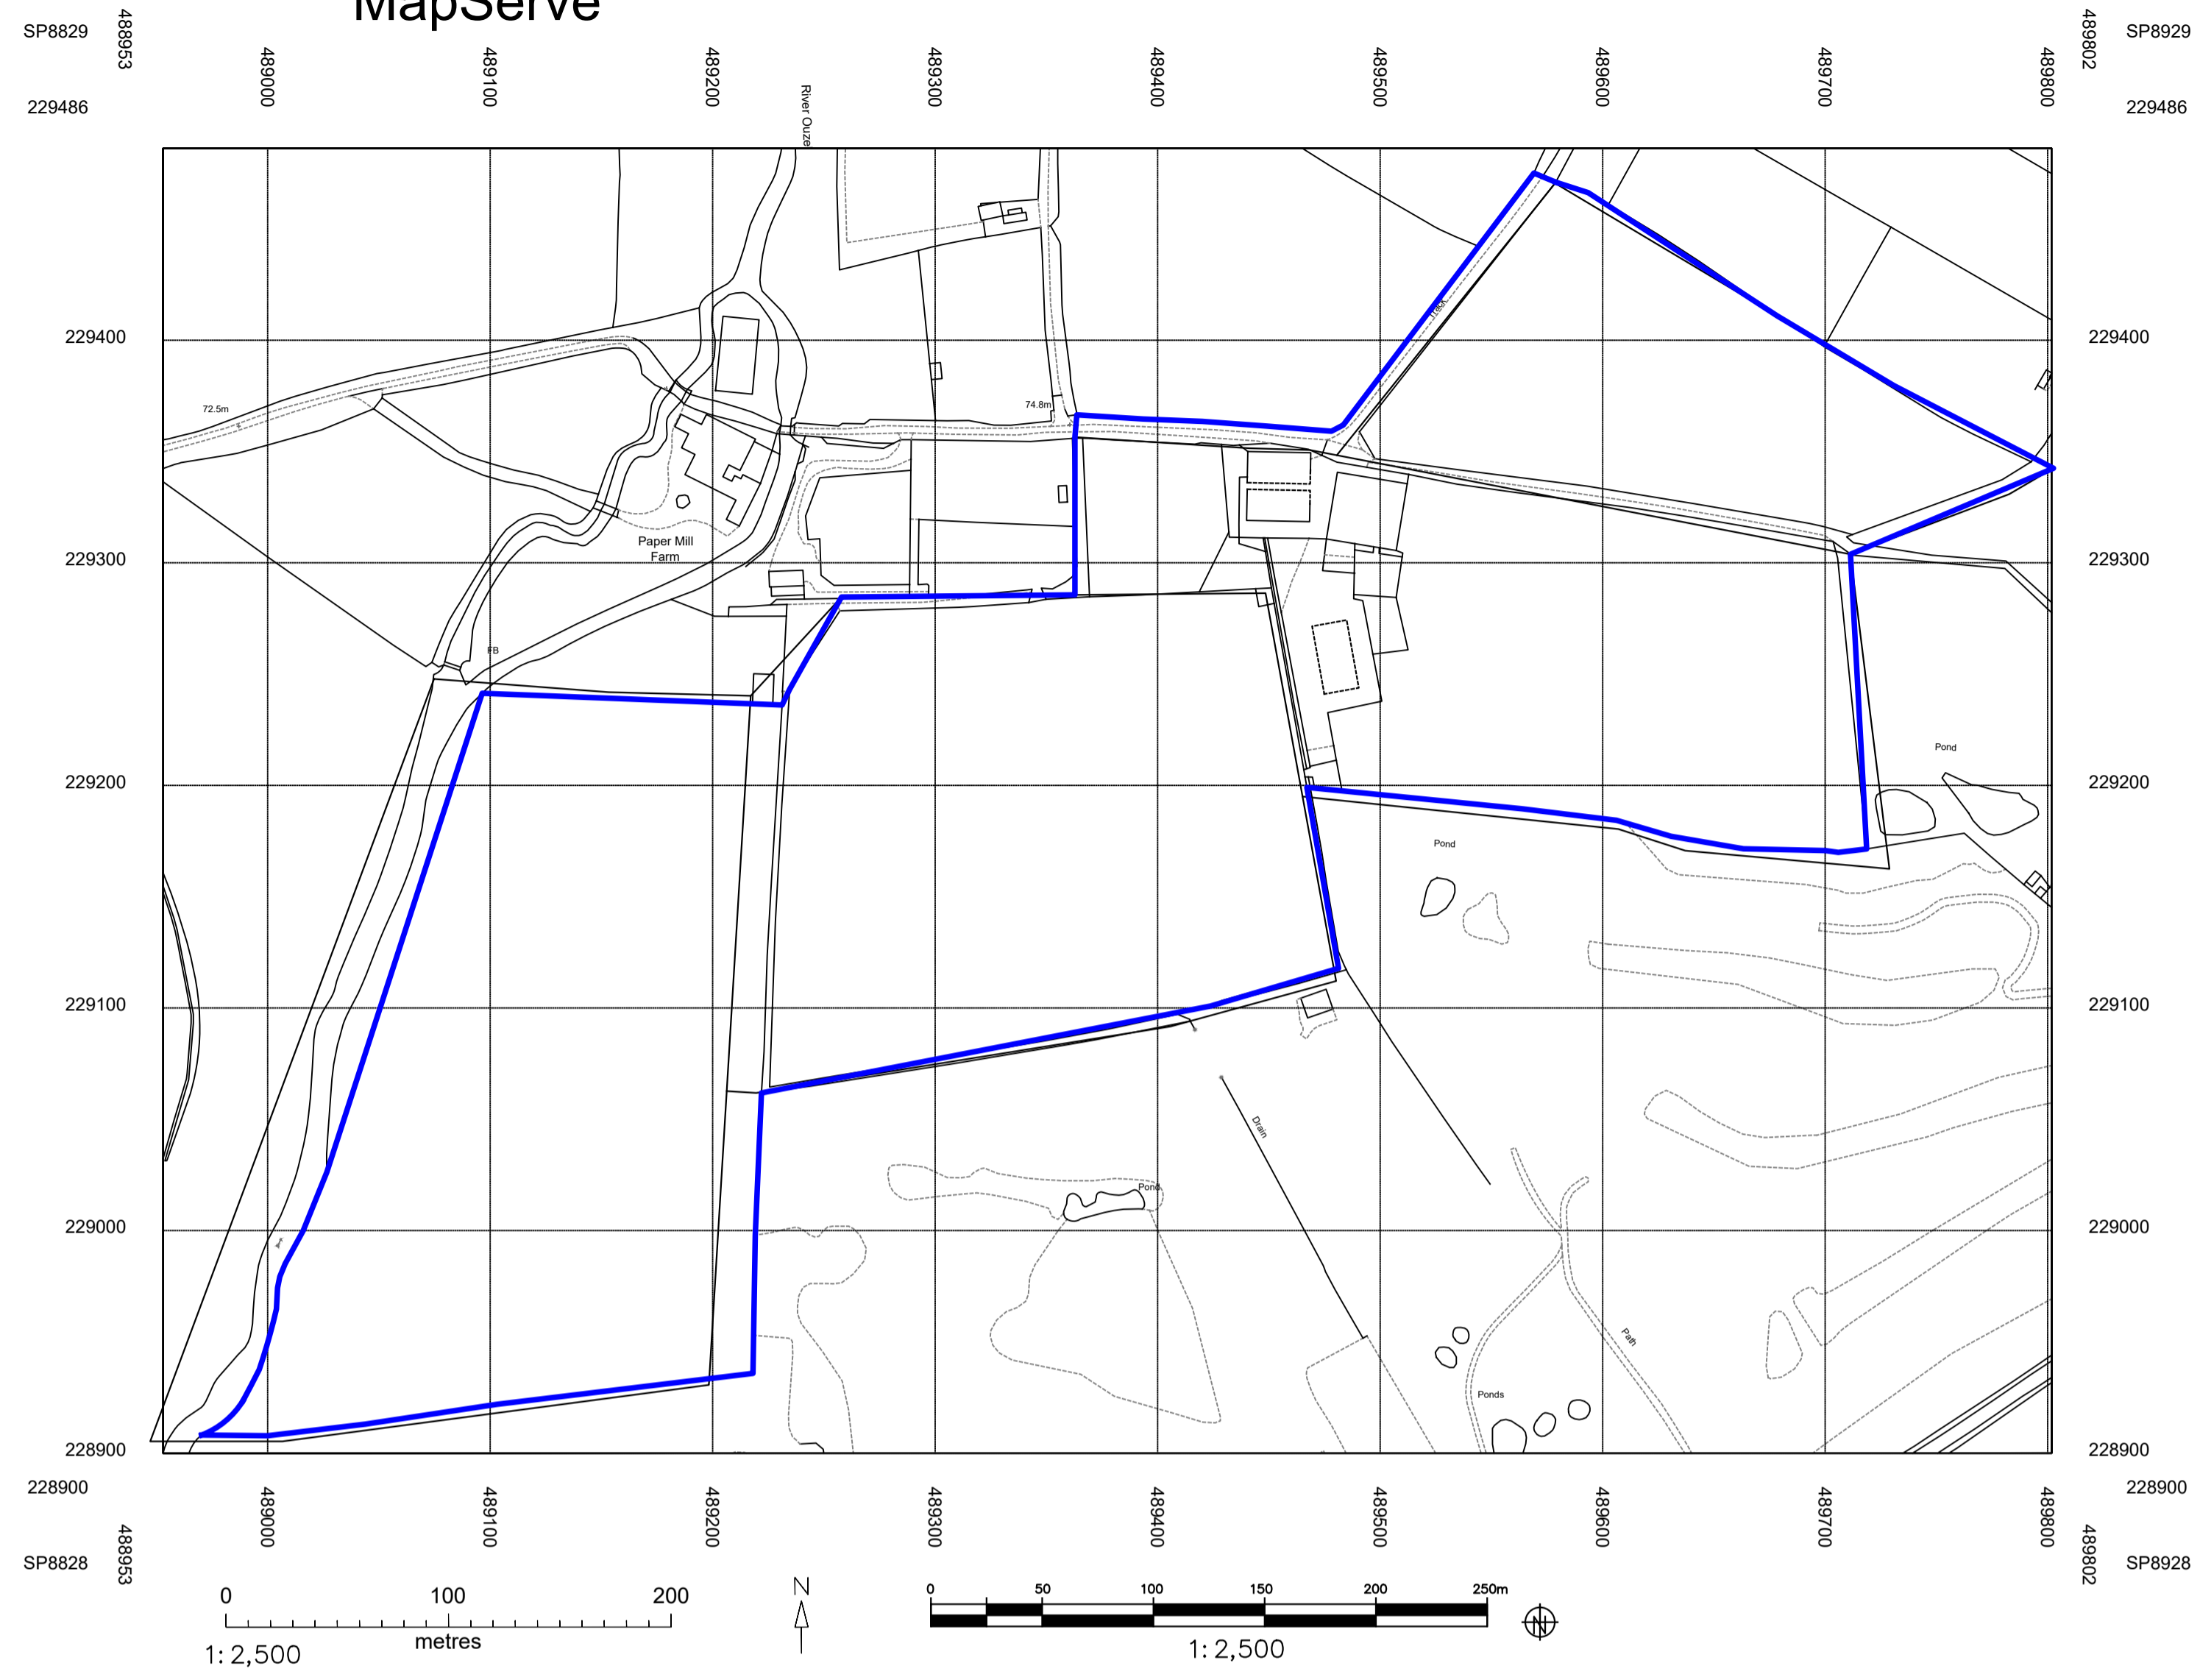

MapServe

1 Location Plan

SCALE: 1/2500 @ A1