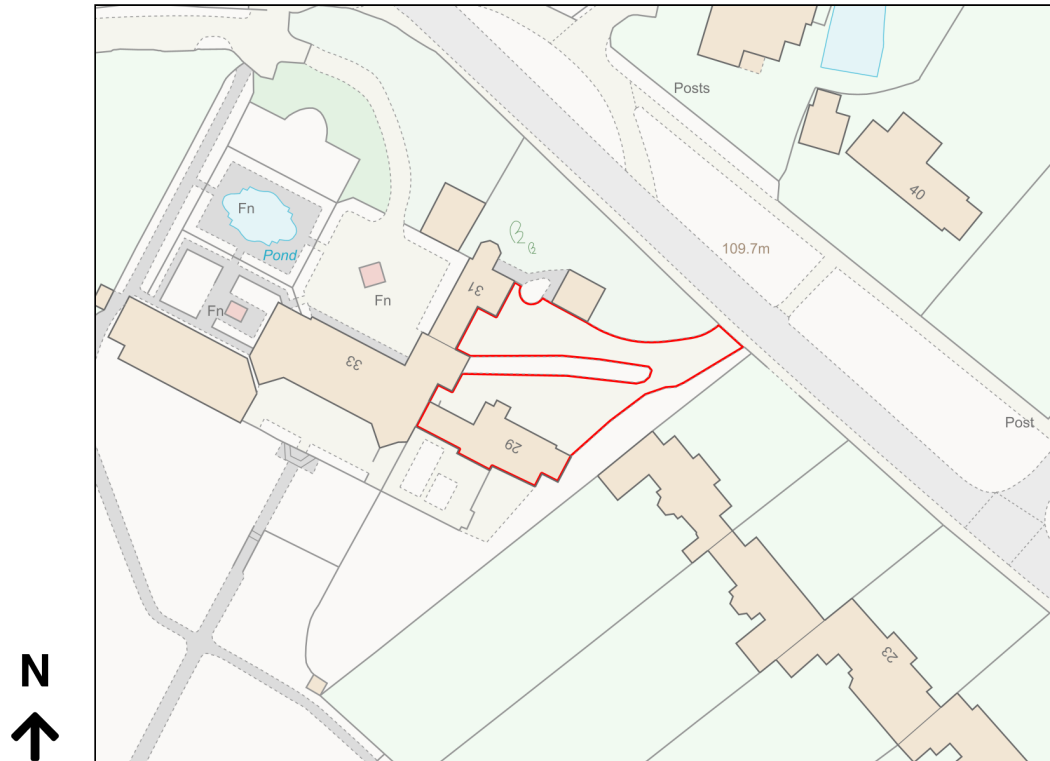

Location Plan

Site Address: 29, Totteridge Village, Whetstone, London, N20 8PN

Date Produced: 13-Feb-2024

Scale: 1:1250 @A4

Planning Portal Reference: PP-12803320v1